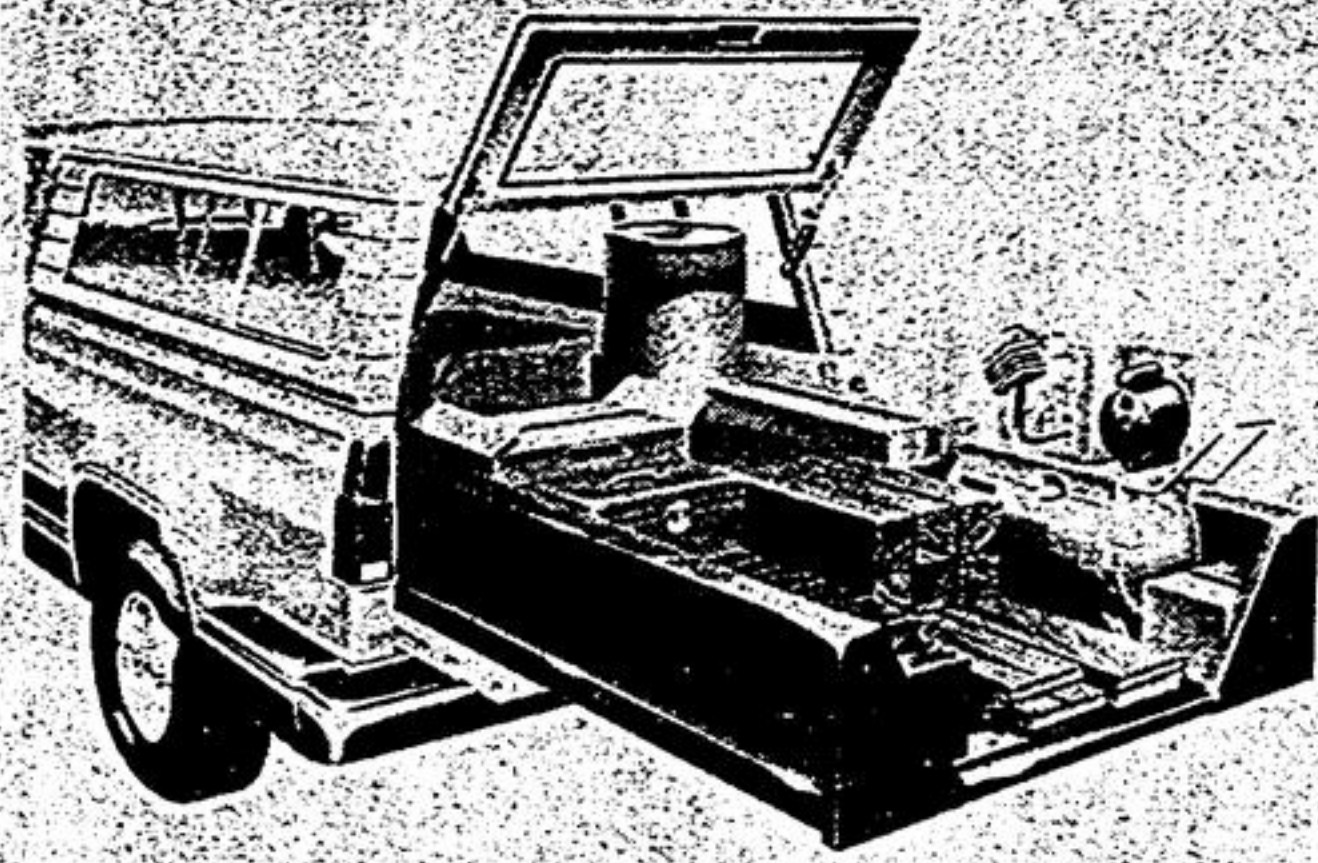

Why strain, struggle, reach or crawl?

ROLL OUT JOEY BED INSTEAD!

Now, you can load and unload cargo quicker and more easily than you ever imagined possible! The amazing new Joey Bed Roll-Out Cargo Drawer:

- Increases the resale value of your vehicle
- Increases accessibility by up to 75%
- Reduces the risk of back injury - recommended by Worker's Compensation Board and Chiropractors Association
- Fits virtually any pick-up, van, utility box, suburban, bus or RV
- Comes with a 30 day buy-back guarantee

J&J SERVICES
P.O. Box 596, Milliken, Ont. L0H 1K0
(416) 463-9444 1-800-663-4173
After Hours: 294-8358 Call Toll FREE

NOTICE

The Equity Development Group Inc. President, Don Fleming, and Heron Homes President, Hugh Heron, invite all local residents to a community information meeting regarding the development of the site south of Apple Creek Boulevard at John Button Boulevard, south of the existing Saddlebrook community.

The meeting will take place on Wednesday March 29, 1989, at Ecole Sainte Marguerite Bourgeys on John Button Boulevard from 7:30 to 9:30.

Equity and Heron, both members of the Herity Group of Companies, have been committed to providing high quality communities and housing in the Unionville/Markham area for several years.

Please telephone 296-9400 to confirm your attendance at this meeting.