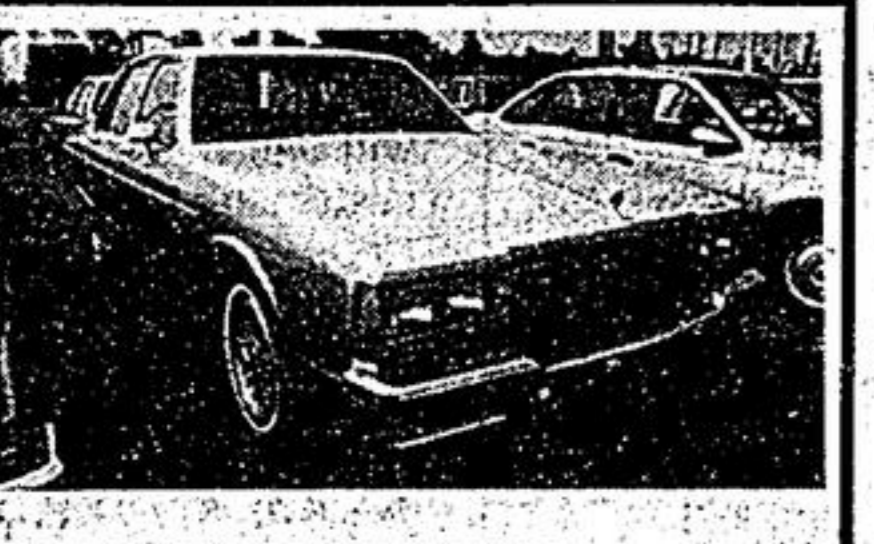

1985 PONTIAC PARISIENNE.
Loaded, V8, auto., air, cruise, PW, PL,
clean car.