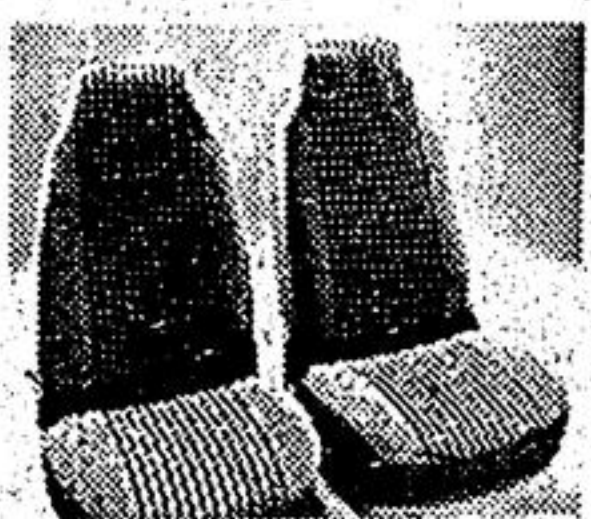

\$60 off installed Autocruise. Sears reg. 259.99... 199.99. Not ins. Reg. 179.99... 139.99

25% off Spectrum air filters to fit most types of cars. Reg. 5.99-11.99... 4.49-8.99

\$16 off seat covers in Prairie Tweed. Ass'd. sizes. Sears reg. 47.99... 31.99