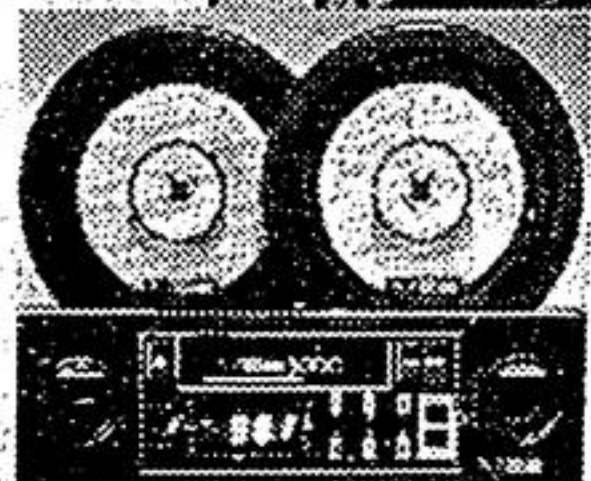

$100 off MEI sound system. Electronically tuned radio. Sears reg. 349.99... 249.99