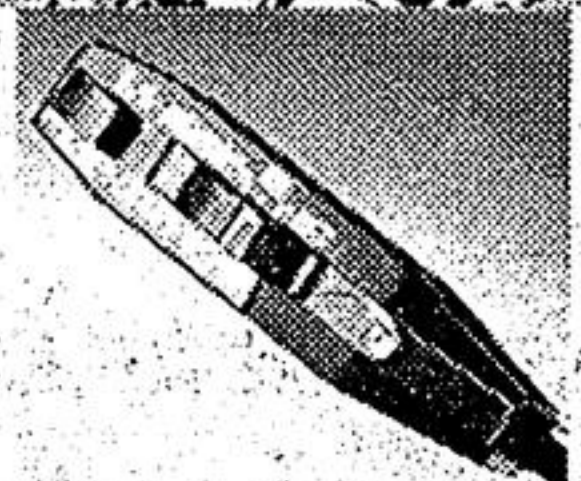

\$60 off installed Autocruise. Sears reg. 259.99... 199.99. Not ins. Reg. 179.99... 139.99

25% off Spectrum air filters to fit most types of cars. Reg. 5.99-11.99... 4.49-8.99

\$16 off seat covers in Prairie Tweed. Ass'd. sizes. Sears reg. 47.99... 31.99