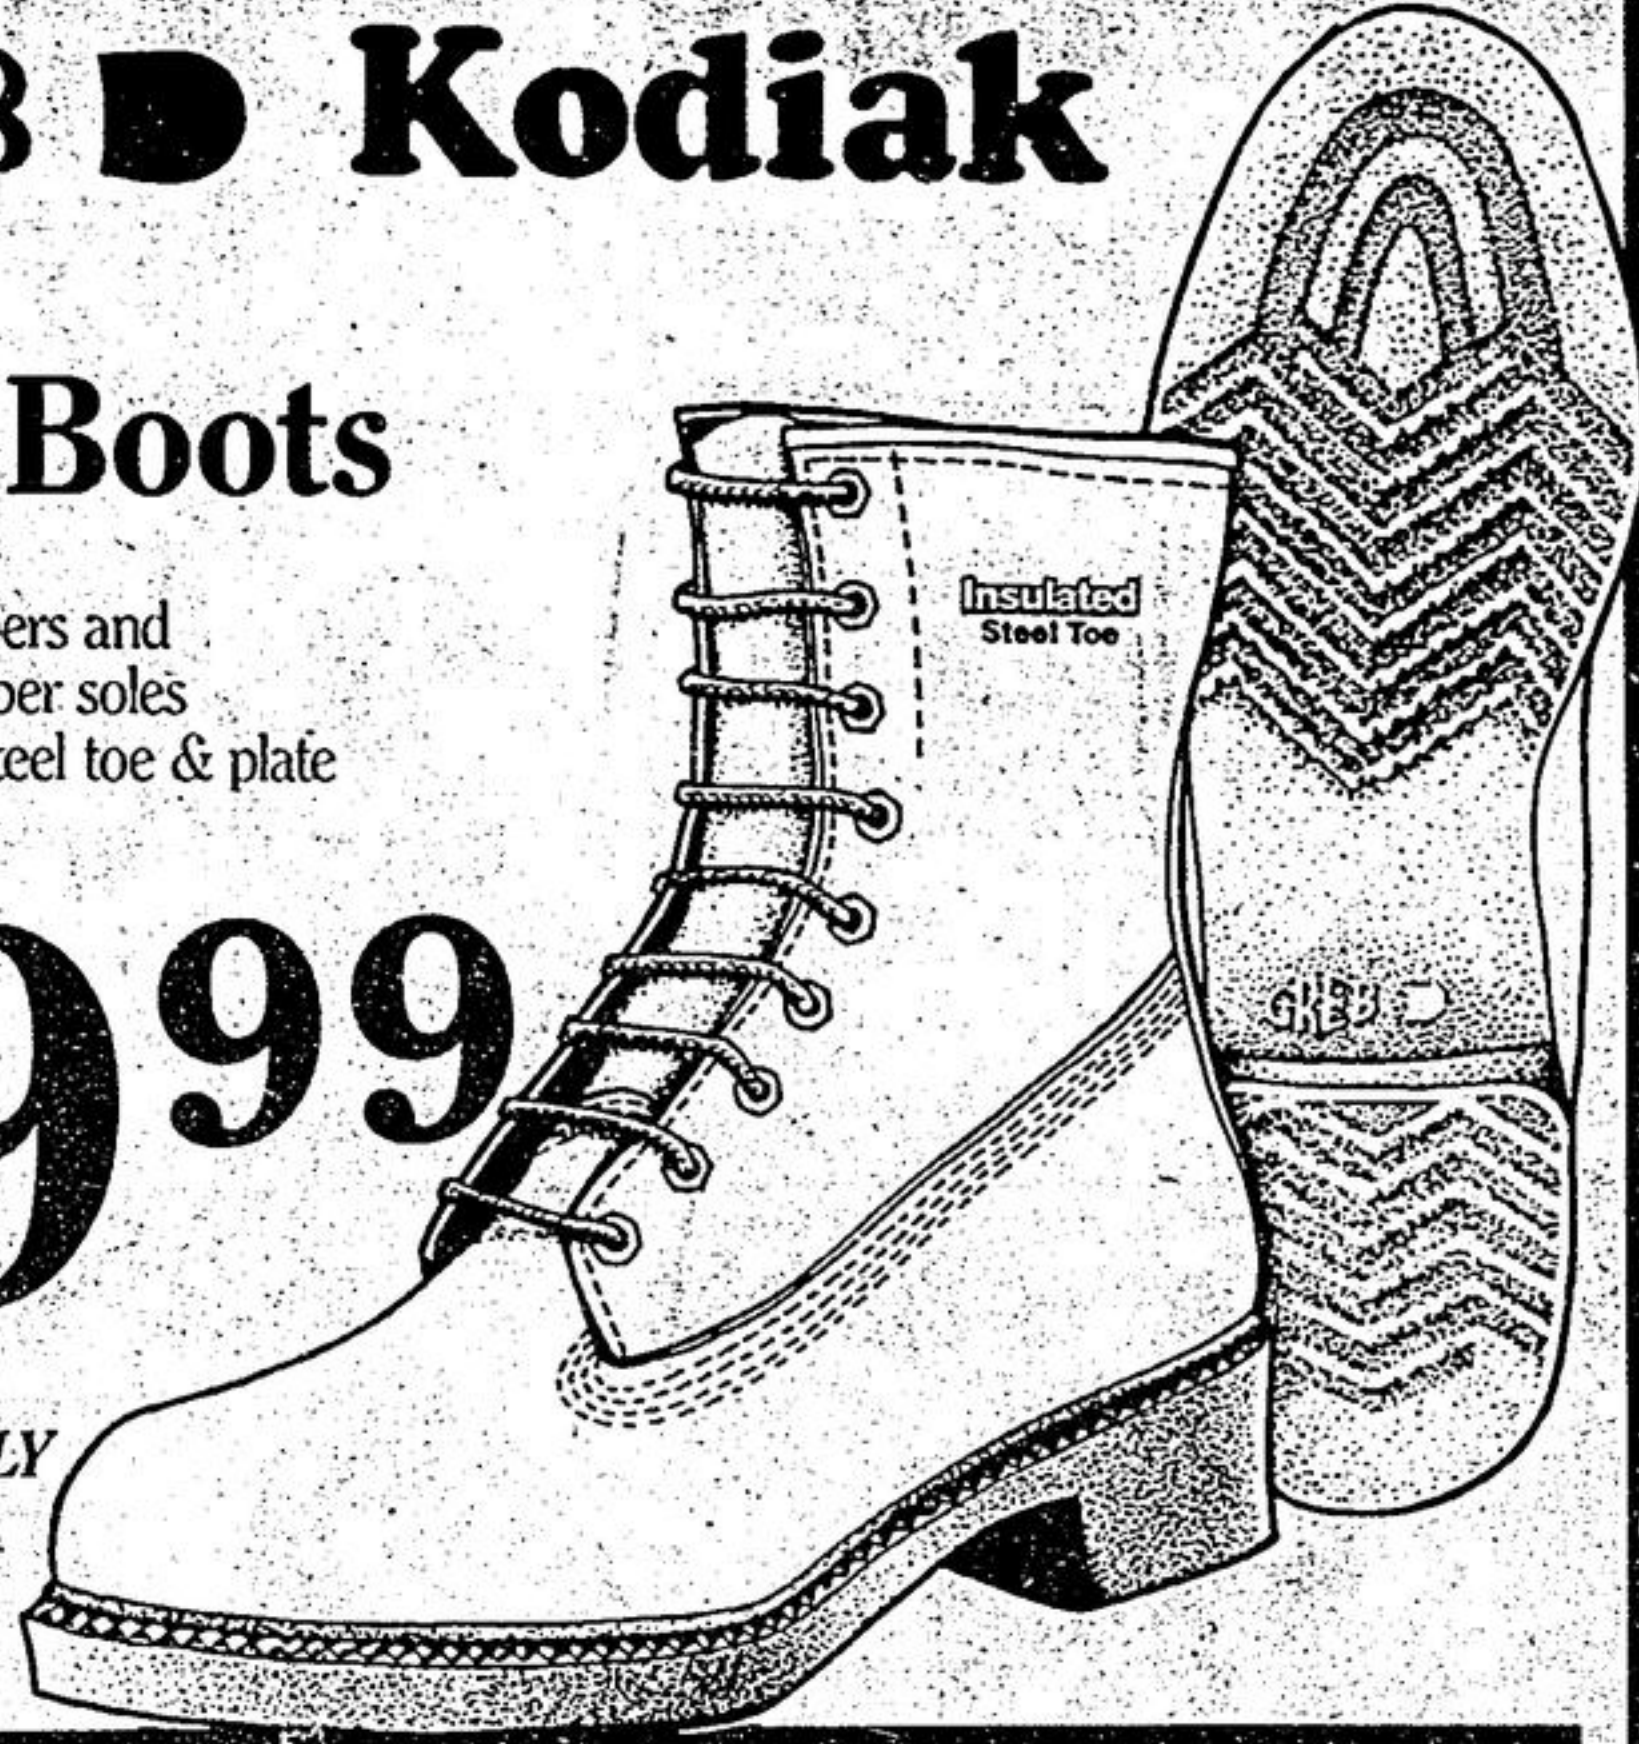

Sale
21.99

AVAILABLE ONLY AT MARKHAM STORE

GREB Kodiak

Kodiak Work Boots

- Fully lined
- 8" Leather uppers and vulcanized rubber soles
- Green Patch, steel toe & plate
- Sizes 7-12

59.99

AVAILABLE ONLY AT MARKHAM STORE