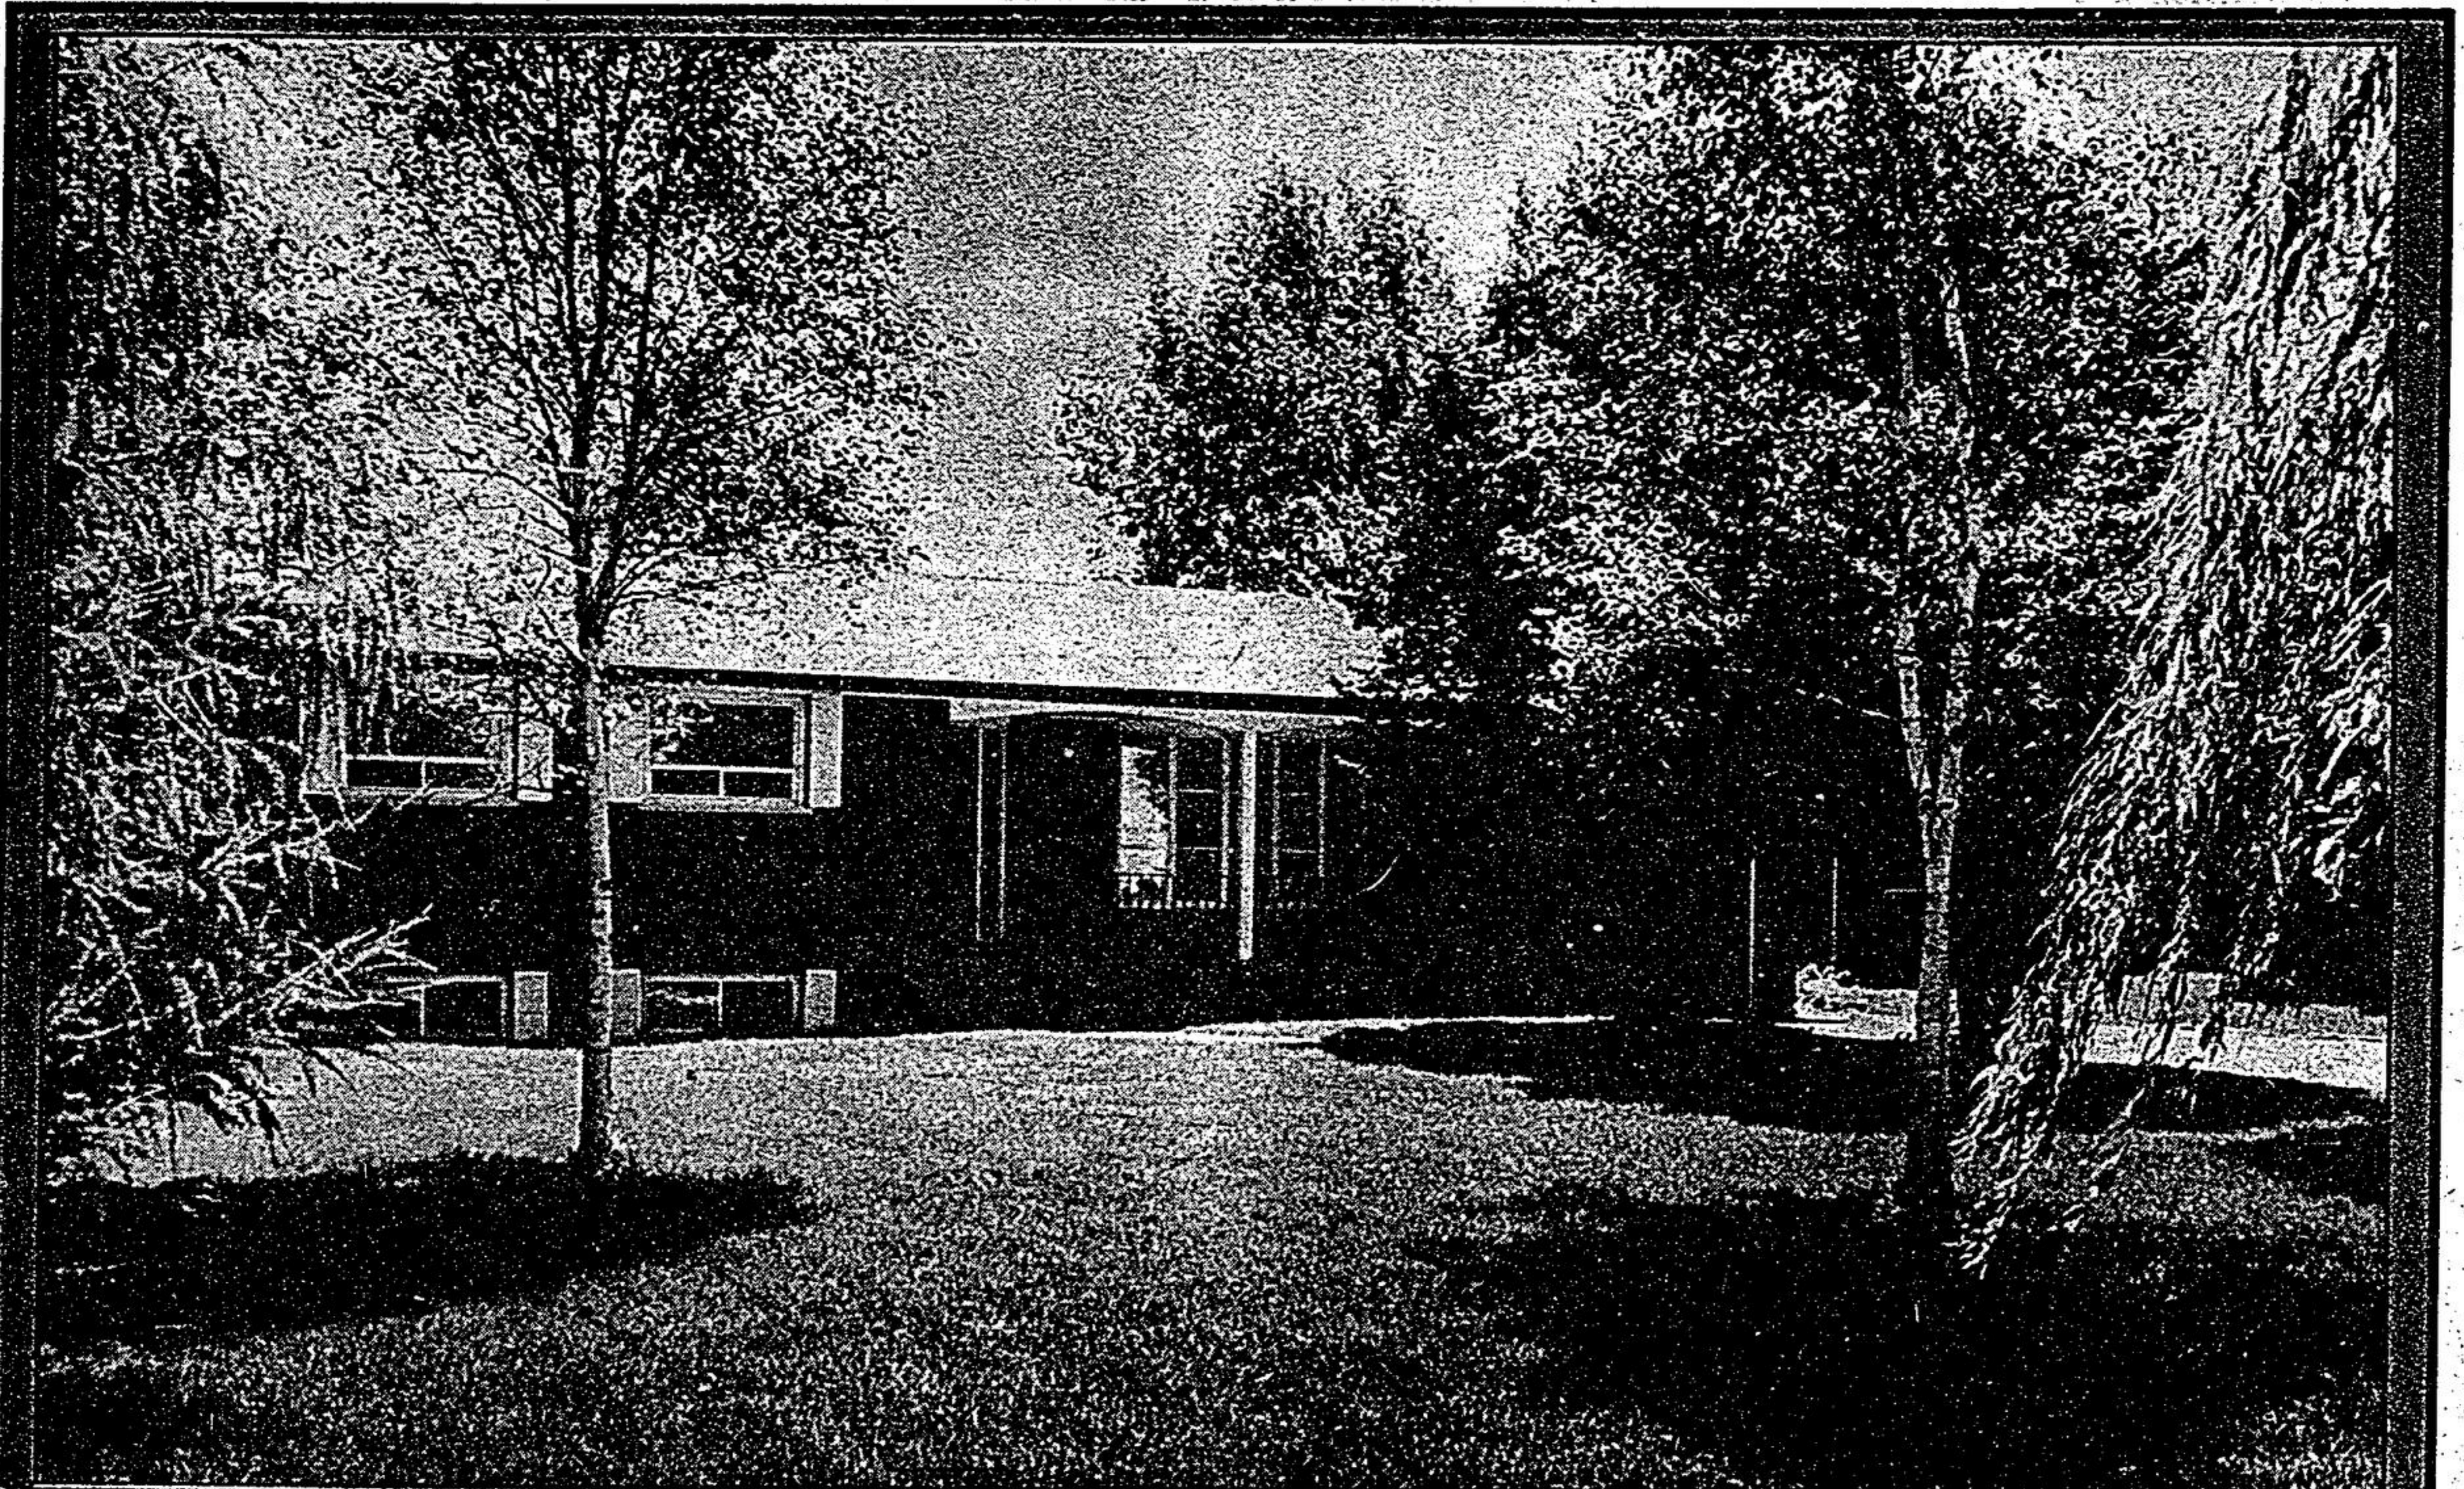

294-2200/640-2100

Country splendor

This beautiful Whitechurch-Stouffville brick bungalow, only 15 minutes from Markham, offers three immaculate bedrooms and den with plaster walls. Located on the Aurora-Sideroad east of Hwy. 401 there is a recreation room with wood burning stove and raised flooring. The master bedroom and dining room have walkouts. A small barn for animals and a vegetable garden complete the lovely one-acre setting. The home lists for \$210,000. Call Century 21 Kerry Mehner at Stouffville. For further details call in our County Department at 471-4900 or 470-1129.