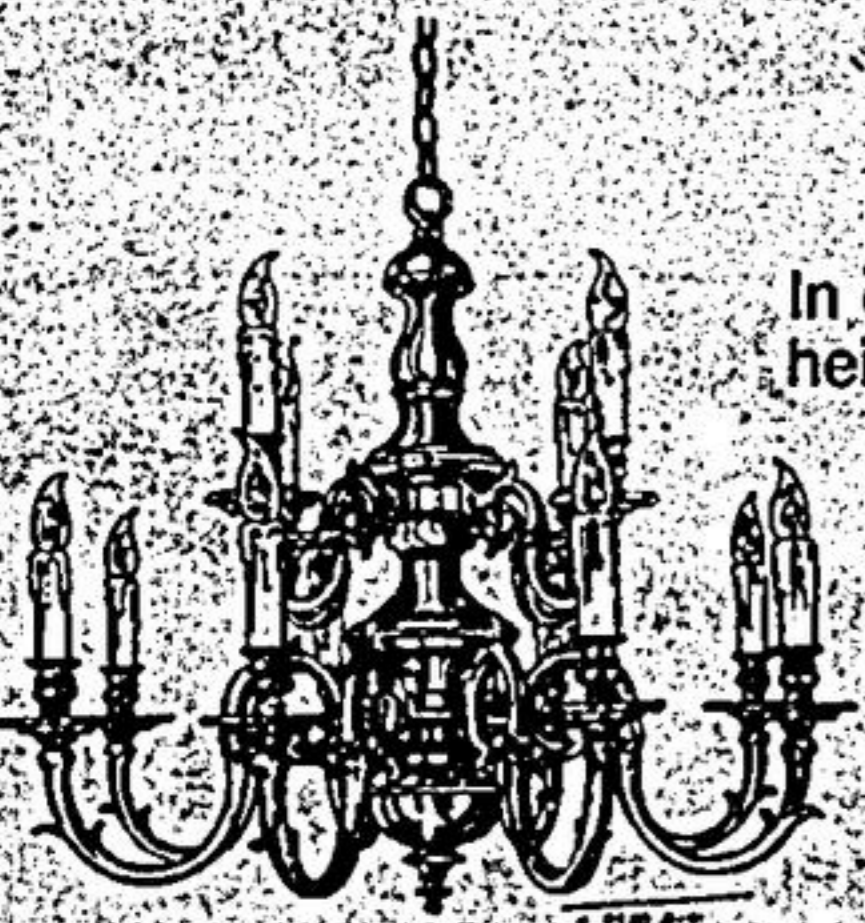

A CLASSIC CHANDELIER
In cast polished brass, 12 lite, 28" height, 28" wide.

SALE $1500

5822
• 14 Lites.
• Diameter: 20 3/4"
• Body Length: 22"
• Total Length: 42"

SALE $1,150