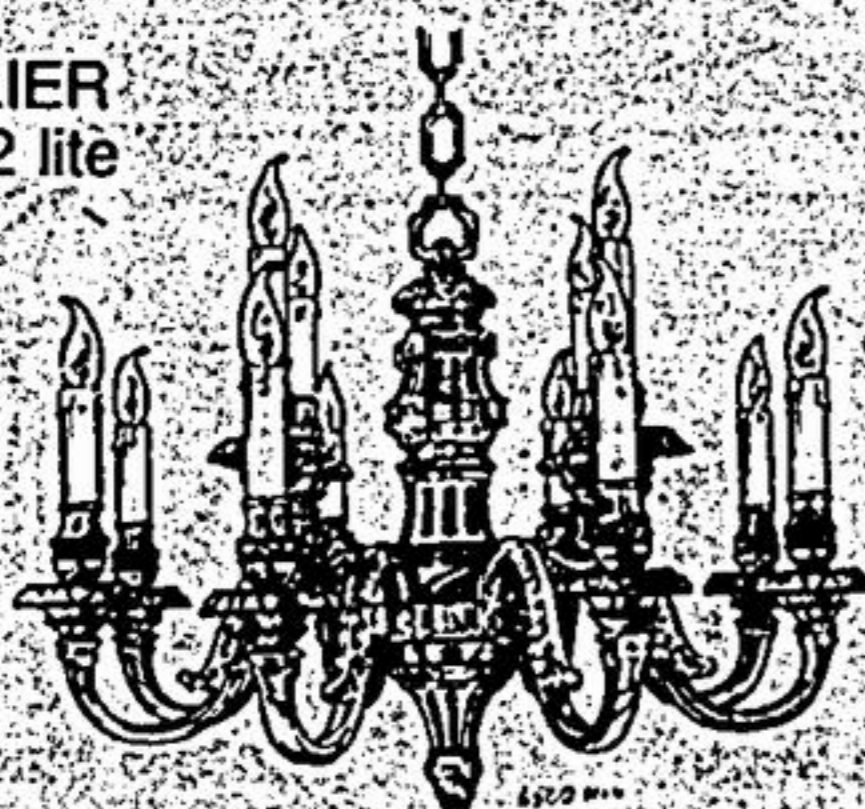

Beveled Peach Panel Solid Polished Brass
SALE \$49

4-foot TRACK With Power Canopy, 3 Fixture.

SPECIAL \$59.95

A COLLECTOR CHANDELIER
 Hand-crafted in cast brass 12 lite height 24" width 31"

SALE \$1950

A CLASSIC CHANDELIER
 In cast polished brass, 12 lite, 28" height, 28" wide.