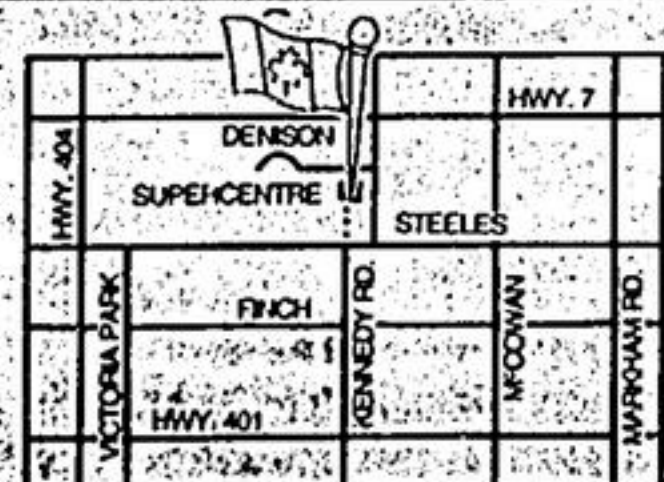

cut from Canada grade 'A' beef

Limit 4 per family purchase

5.93/kg **2.69** or less

California seedless navel oranges **1.49** dozen or less
medium size 113
Limit 3 dozen per family purchase

Borden's Eagle Brand condensed milk **1.59** or less
300 mL tin
Limit 4 tins per family purchase.

***If you find a better price, the SuperCentre will beat it!**

Prices effective until closing Tues. Dec. 9, 1986.

Kennedy Road at Denison
Mon. - Fri. 9 am - 10 pm
Sat. 7 am - 9 pm
Sun. 9 am - 6 pm

Prices effective until closing Tues. Dec. 9, 1986.

Hwy. 401 and Liverpool Road, Pickering
Mon. - Fri. 9 am - 10 pm
Sat. 7 am - 9 pm
Sun. 9 am - 6 pm