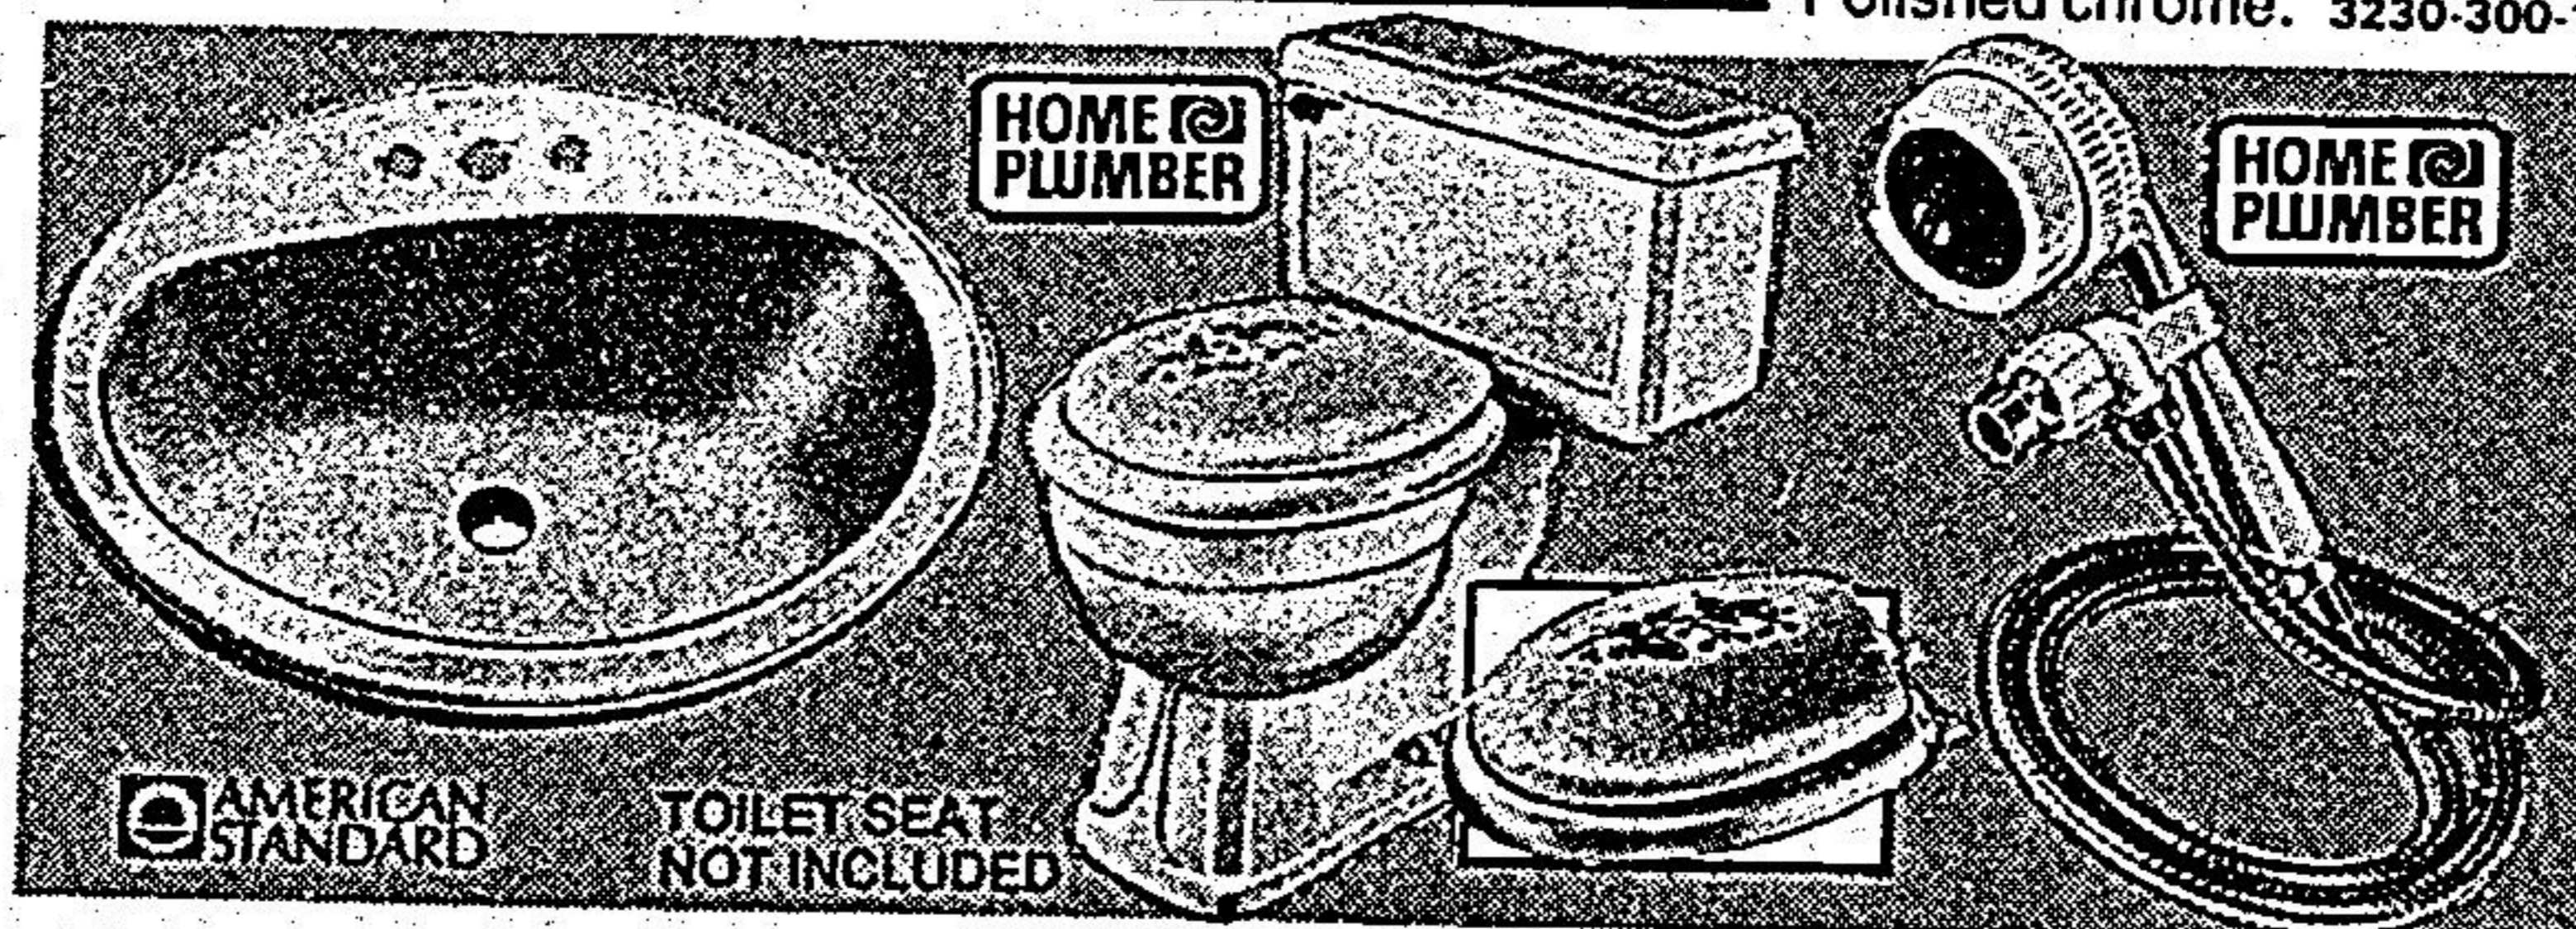

SEPARATELY **SAVE 10⁰⁰**

BASE
18" x 30"
3223-336-1 **79⁹⁹** REG. 89.99

TOMLIN

BATHROOM VALUES BARGAIN DAYS!

MIROLIN

**MOULDED TUB AND
SHOWER UNIT**

Vacuum formed from a solid sheet of acrylic. Tough, scratch resistant, non-porous, high gloss surface is easy to clean and to maintain. Available in left or right hand models. 1 pce. construction with built-in soap dishes and grab bar. Fittings extra. 3213. Available in white and bone.

**SAVE 100⁰⁰
799⁹⁹** OUR REG. 899.99

**EASY-TO-INSTALL
SHOWER
STALL**

Seamless construction. 32" x 32" base. White plastic with aluminum frame and chrome fittings. Faucet included. Optional door available.

3266-058-1

**SAVE 30⁰⁰
109⁹⁹** OUR REG. 139.99

SAVE 6⁰⁰

38⁹⁹ OUR REG. 44.99

**QUALITY CRAFT
SINGLE CONTROL
TUB & SHOWER
FAUCET SET**

Polished chrome. 3230-300-1

SAVE 5⁰⁰

41⁹⁹ OUR REG. 46.99