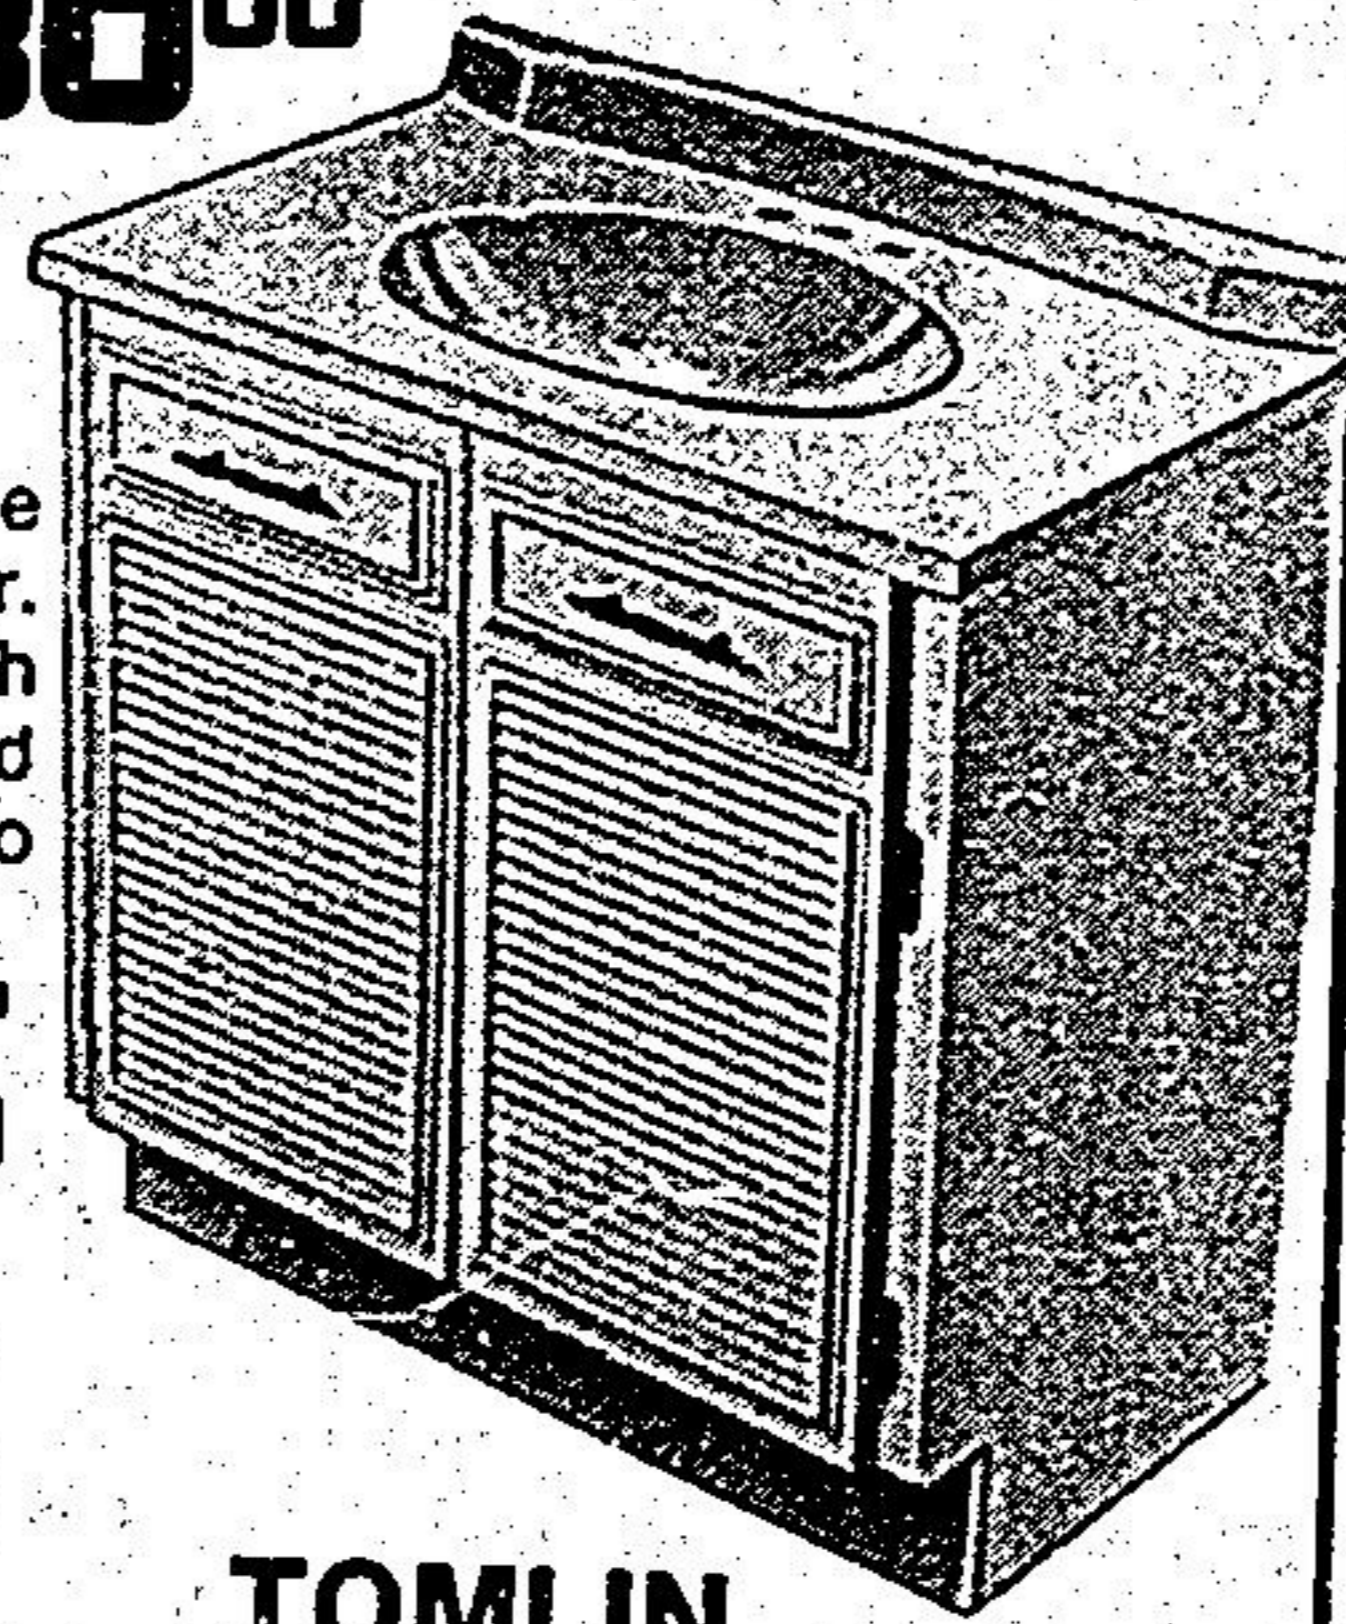

SEPARATELY **SAVE 10⁰⁰**

BASE
18" x 30"
3223-336-1 **79⁹⁹** REG. 89.99

TOMLIN

BATHROOM VALUES BARGAIN DAYS!

MIROLIN

**MOULDED TUB AND
SHOWER UNIT**

Vacuum formed from a solid sheet of acrylic. Tough, scratch resistant, non-porous, high gloss surface is easy to clean and to maintain. Available in left or right hand models. 1 pce. construction with built-in soap dishes and grab bar. Fittings extra. 3213. Available in white and bone.