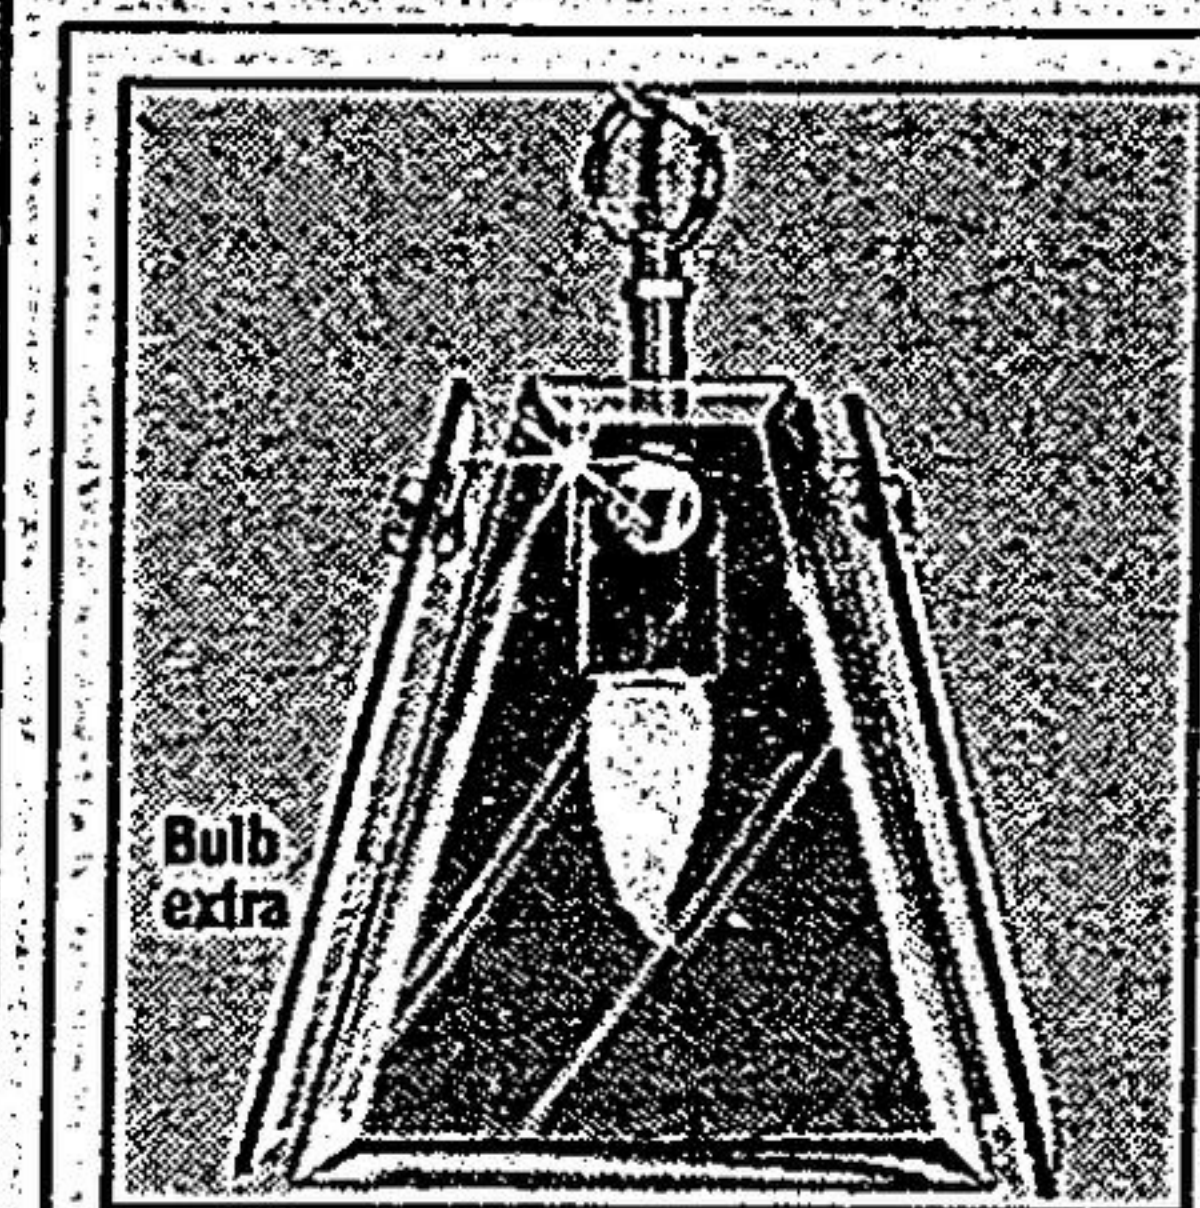

For Electrical Necessities... The Choice Is Clearly Pascal!

**6 Light Brass Finish
Pendant Fixture**

Sale Price
99⁹⁵
ea.

**Single Light
Ceiling Fixture** **34⁹⁵**
ea.
12" H., 8-1/2" diam. fixture. No. 9052.....Our Reg. 45.95

Sale Price
34⁹⁵
ea.

**48" Double Light Fluorescent Fixture
With Diffuser**
Tubes extra. No. KOPA248RSHPF.....Our Reg. 43.95

Add just the right touch to your decor with this elegant brass finish & amber tinted beveled glass fixture. No. 9053.....Our Reg. 149.95