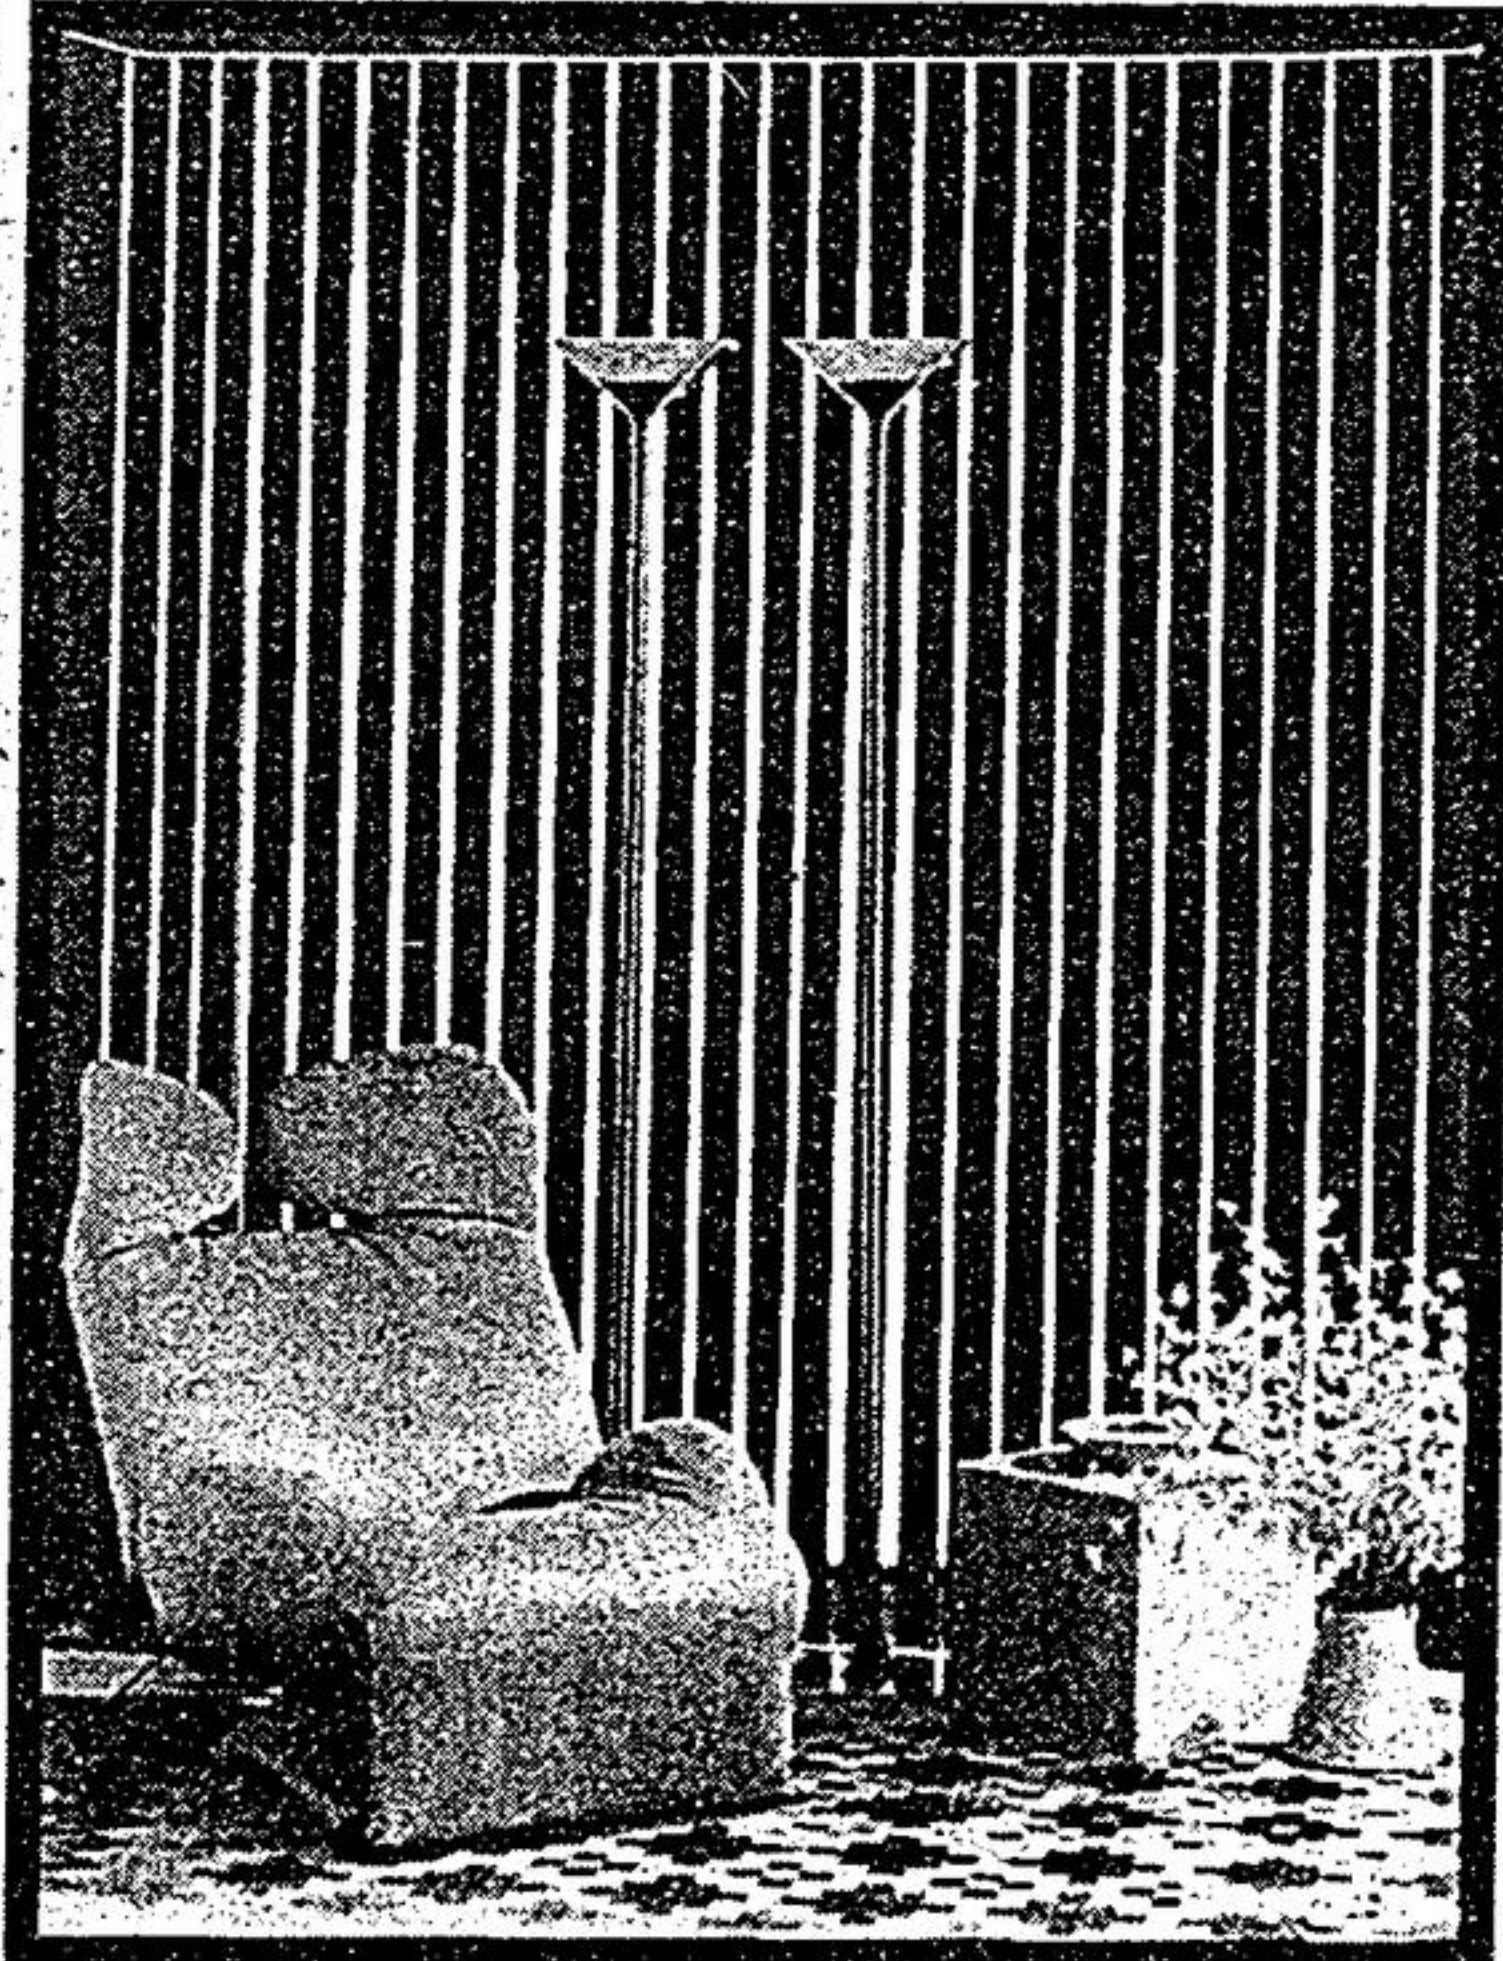

BLINDS N' DRAPES

50% OFF VERTICAL BLINDS

CHAIN WIDE SUMMER SALE

50% OFF VENETIAN BLINDS

READY MADE READY-TO-GO

PATIO DOOR VERTICAL BLINDS

	FABRIC	PVC VINYL
72" x 84"	$99⁰⁰	$59⁰⁰
85" x 84"	$109⁰⁰	$69⁰⁰

Valance Inc.

1" MINI VENETIAN BLINDS

WIDTH	HEIGHT	SALE	WIDTH	HEIGHT	SALE
18"	45"	$12⁰⁰	38"	45"	$25⁰⁰
20"	45"	$13⁰⁰	40"	45"	$26⁵⁰
22"	45"	$14⁵⁰	44"	45"	$29⁰⁰
23"	45"	$15⁰⁰	48"	45"	$31⁵⁰
27"	45"	$18⁰⁰	54"	45"	$35⁵⁰
31"	45"	$20⁵⁰	60"	45"	$39⁵⁰
33"	45"	$22⁰⁰	72"	45"	$47⁵⁰
36"	45"	$24⁰⁰			

White & Ivory Only

100% SUNOUT ROLLER SHADES

	37%	43%	49%	55%	64%	73%
PLAIN HEM	21⁰⁰	25⁰⁰	31⁰⁰	38⁰⁰	49⁰⁰	53⁰⁰
FRINGE HEM	25⁰⁰	33⁰⁰	39⁰⁰	45⁰⁰	58⁰⁰	65⁰⁰

All Shades 70" length
• Only 12 gauge, 3 ply vinyl
• 85% energy efficient
• Aluminum insulating centre
• 100% Room Darkening

• Flame Resistant
• Non Curl, Non Tear
• Washable
• COLOURS - White, Ivory CHAMPAGNE

FOR A LIMITED TIME
45% OFF LEVOLOR
ALL PRODUCTS

CUSTOM MADE TO YOUR SPECIFICATIONS

VERTICAL BLINDS
- PURCHASE ANY CUSTOM-MADE VERTICAL BLIND AT 50% OFF AND RECEIVE A FREE MATCHING VALANCE

	REG. PRICE	OUR SALE
EXAMPLE UP TO: 72" x 84" (FABRIC)	$252⁰⁰	$126⁰⁰
84" x 84" (FABRIC)	$290⁰⁰	$145⁰⁰

1" VENETIAN BLINDS CUSTOM MADE

50% OFF

COLOUR MIX FREE

RUSSIAN: BALLOONS
ROMAN; AUSTRIAN

6.50 SQ. FOOT LABOUR

IMPORTED SHEERS

TERGAL - 10⁰⁰ Yd.
LINEN - 12⁰⁰ Yd.

SILK 15⁰⁰ Yd.
BOUCLE 16⁰⁰ Yd.

WE WILL NOT BE UNDERSOLD. . . IF YOU BUY SOMEWHERE ELSE YOU'LL PAY TOO MUCH

WOODSIDE SHOPPING MALL
SCARBOROUGH
291-8538

HWY 7 (Wellington St.)
MARKHAM
294-9513

CALL FOR FREE SHOP AT HOME SERVICE

BLINDS N' DRAPES
(Division of Scarborough Window Shades Ltd.)
Service & Quality GUARANTEED

Pickering Liverpool Plaza
1298 W. Beaver Creek Rd. Unit 3
PICKERING
831-3412

BAYLY ST
AJAX
686-2200