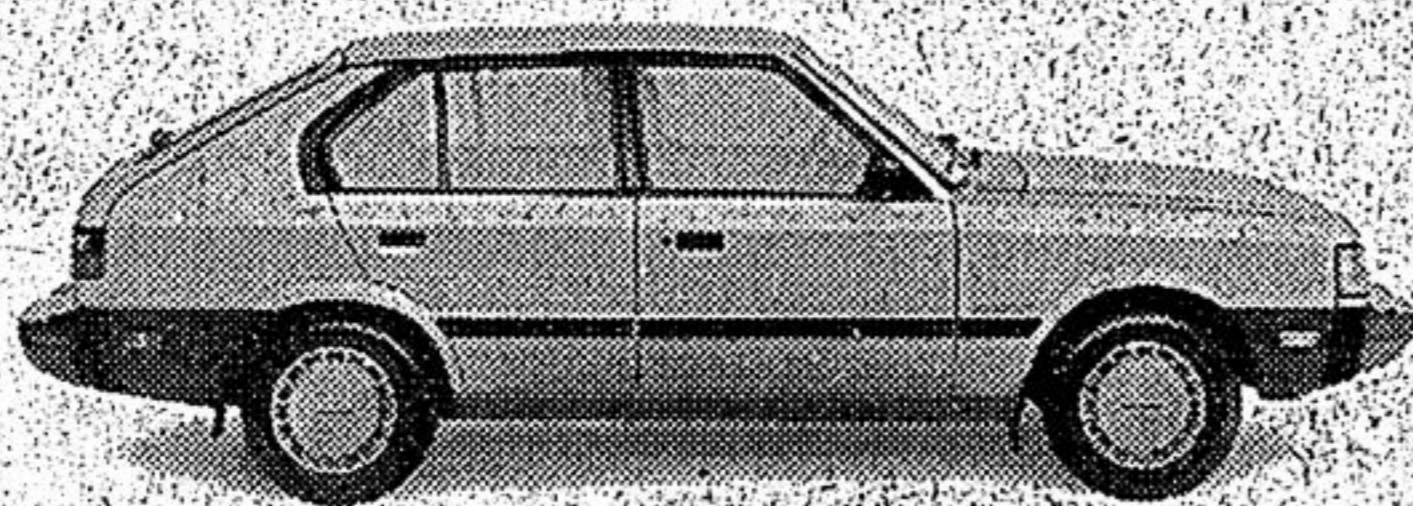

\$6445!

INCLUDES AUTOMATIC TRANSMISSION

*MSRP Does not include tax, license, local transport and P.D.I.

Hyundai Pony L 5 door Hatchback

more standard
features than
any other
car in
its class!

THE SALE CONTINUES AT THE PRICE SETTERS BRAND NEW '86 PONY GLS ELITE

- REAR WIPER/WASHER
- FULL CLOTH BUCKET SEATS
- 5 SPEED TRANSMISSION
- CLOCK
- 1600cc PERFORMANCE ENGINE
- MICHELIN STEELBELTED RADIAL TIRES
- AM/FM STEREO CASSETTE — 4 SPEAKERS
- TINTED GLASS

EXAMPLE

WOW