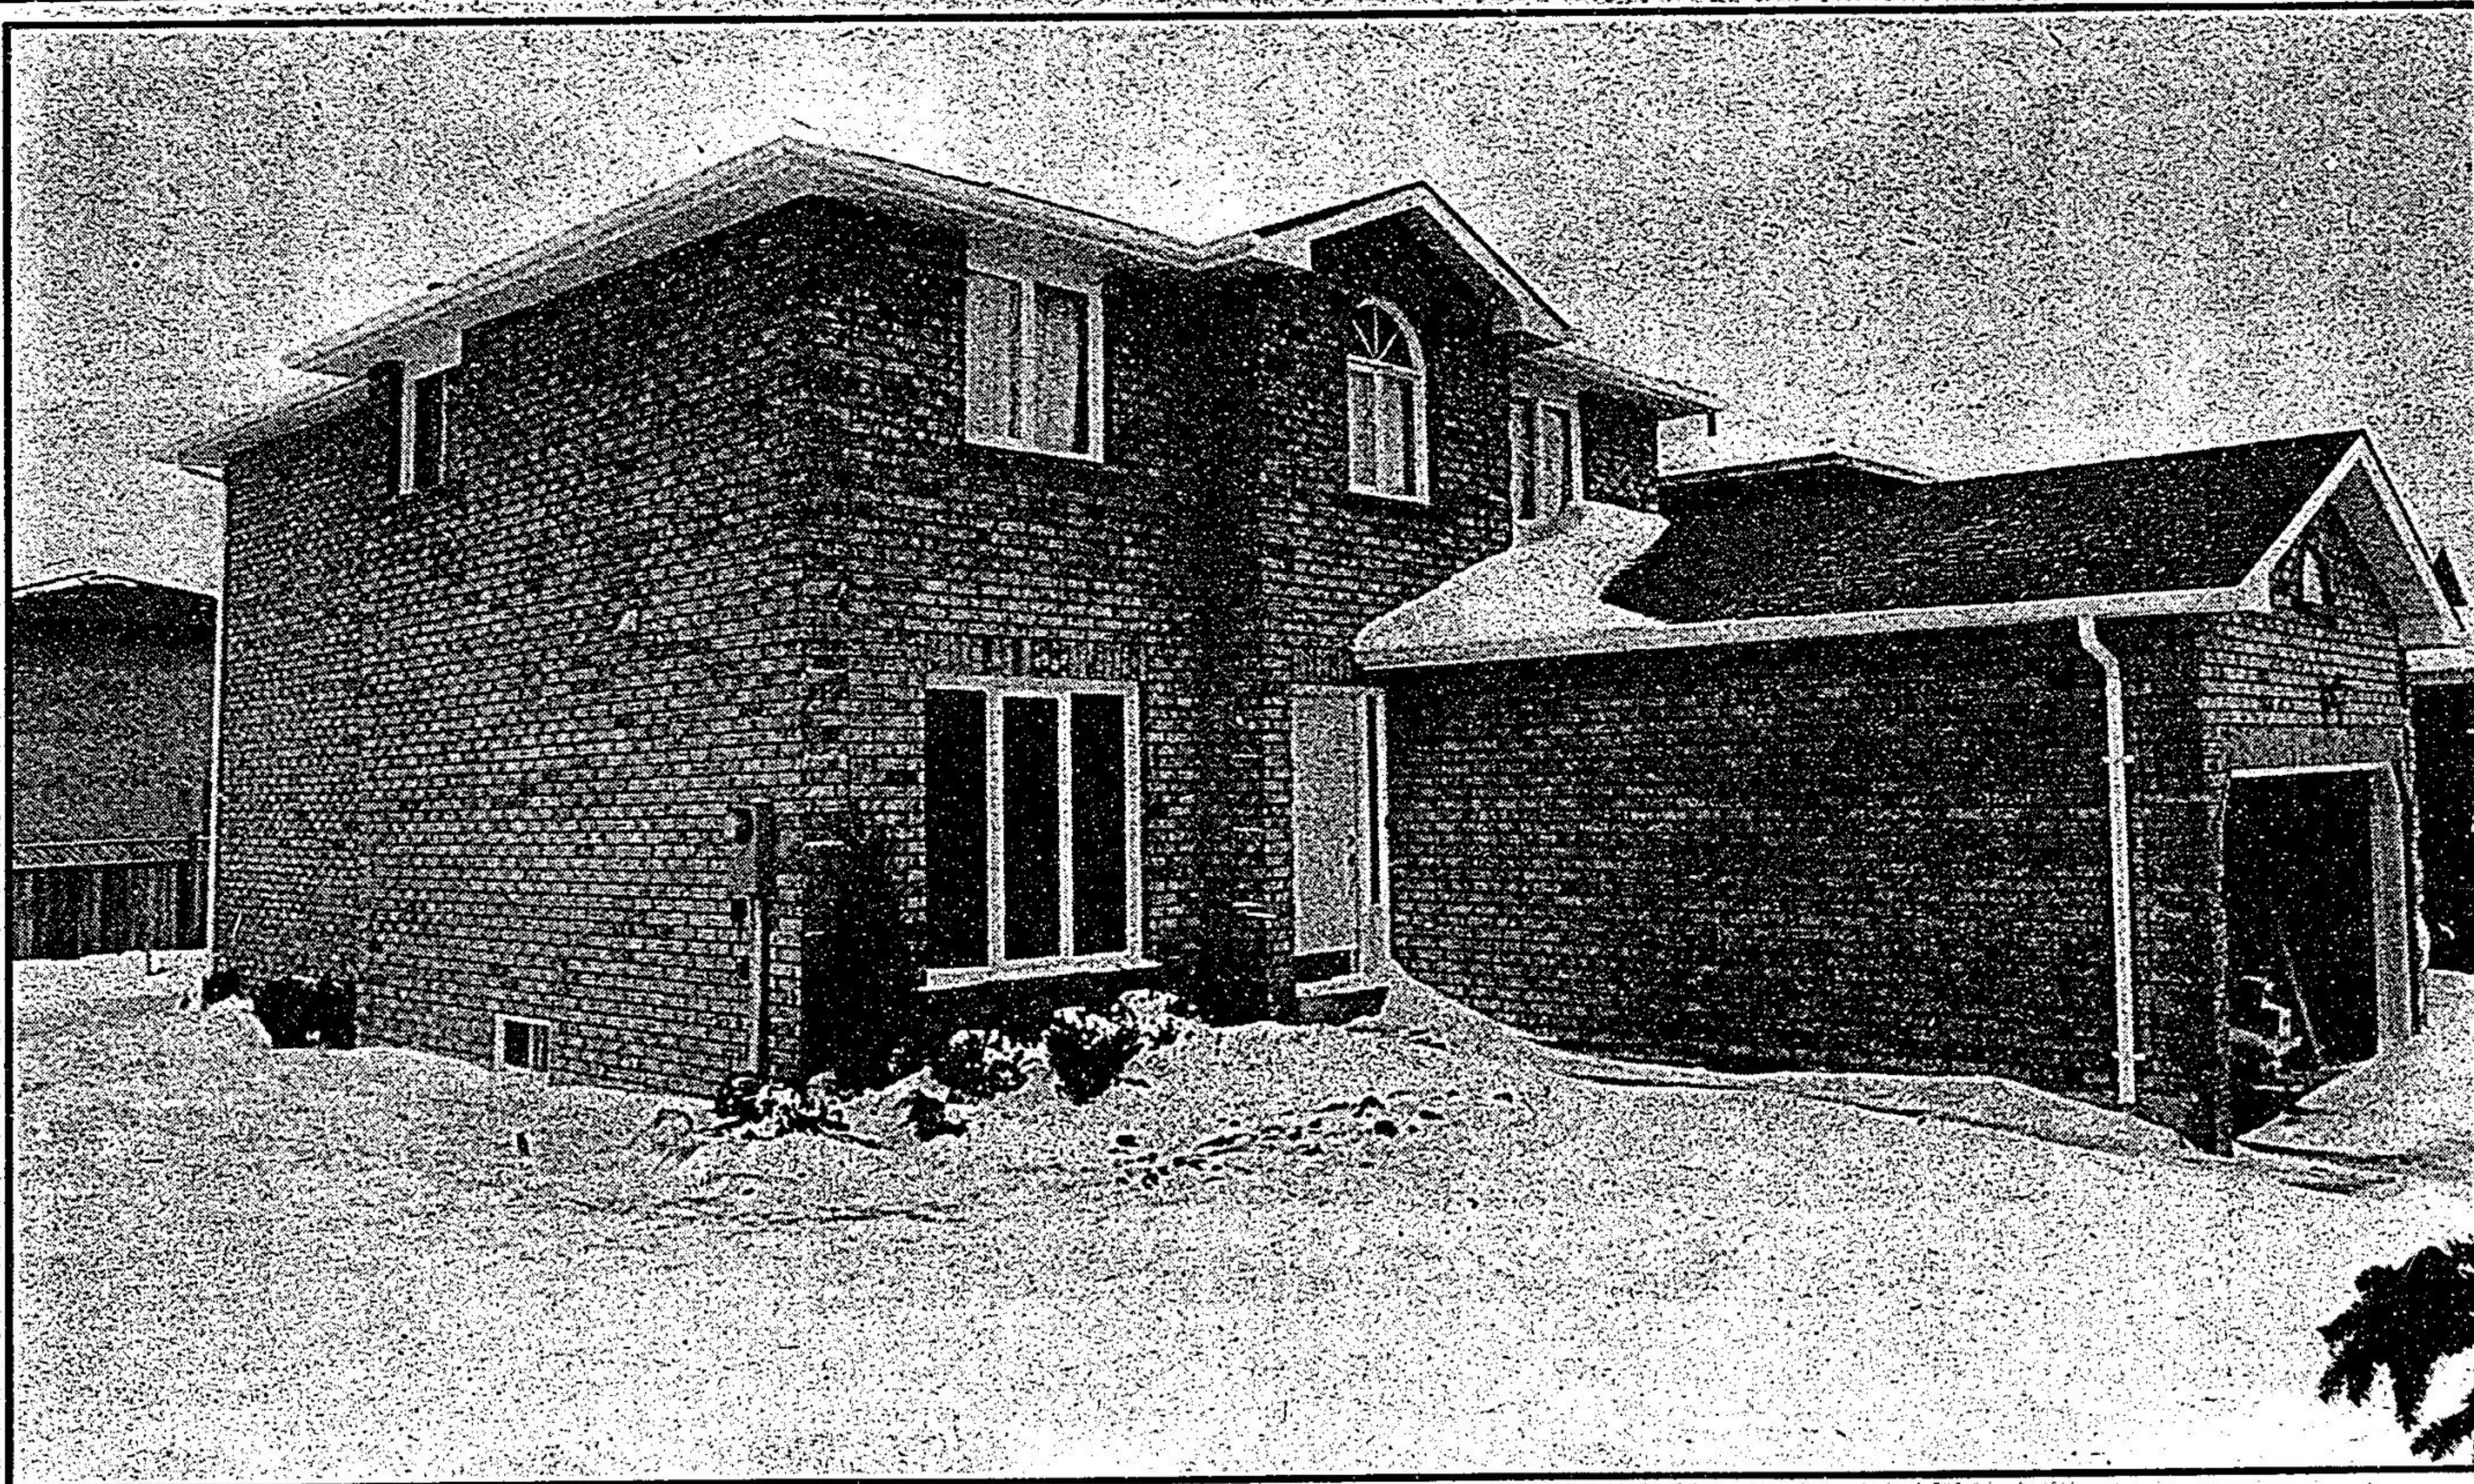

## Home of the Week

This custom designed home built by Romark Homes at 1 Hallam Rd., Markham, has an asking price of \$199,500. The kitchen (lower left) has upgrade cabinets, a lazy susan, extra windows, a French door walk out and a designer sink with brass taps (a \$1,500 value). The living room (bottom right) has French doors on either side of the fireplace. There are four bedrooms upstairs with the master containing an 11' by 11' ensuite that contains a roman tub, a shower and a double vanity. The home is listed by Remax Markville Realty Ltd. and the agent is Johanna Parker. She can be reached by calling 471-6600 or 294-6998. — Sjoerd Witteveen