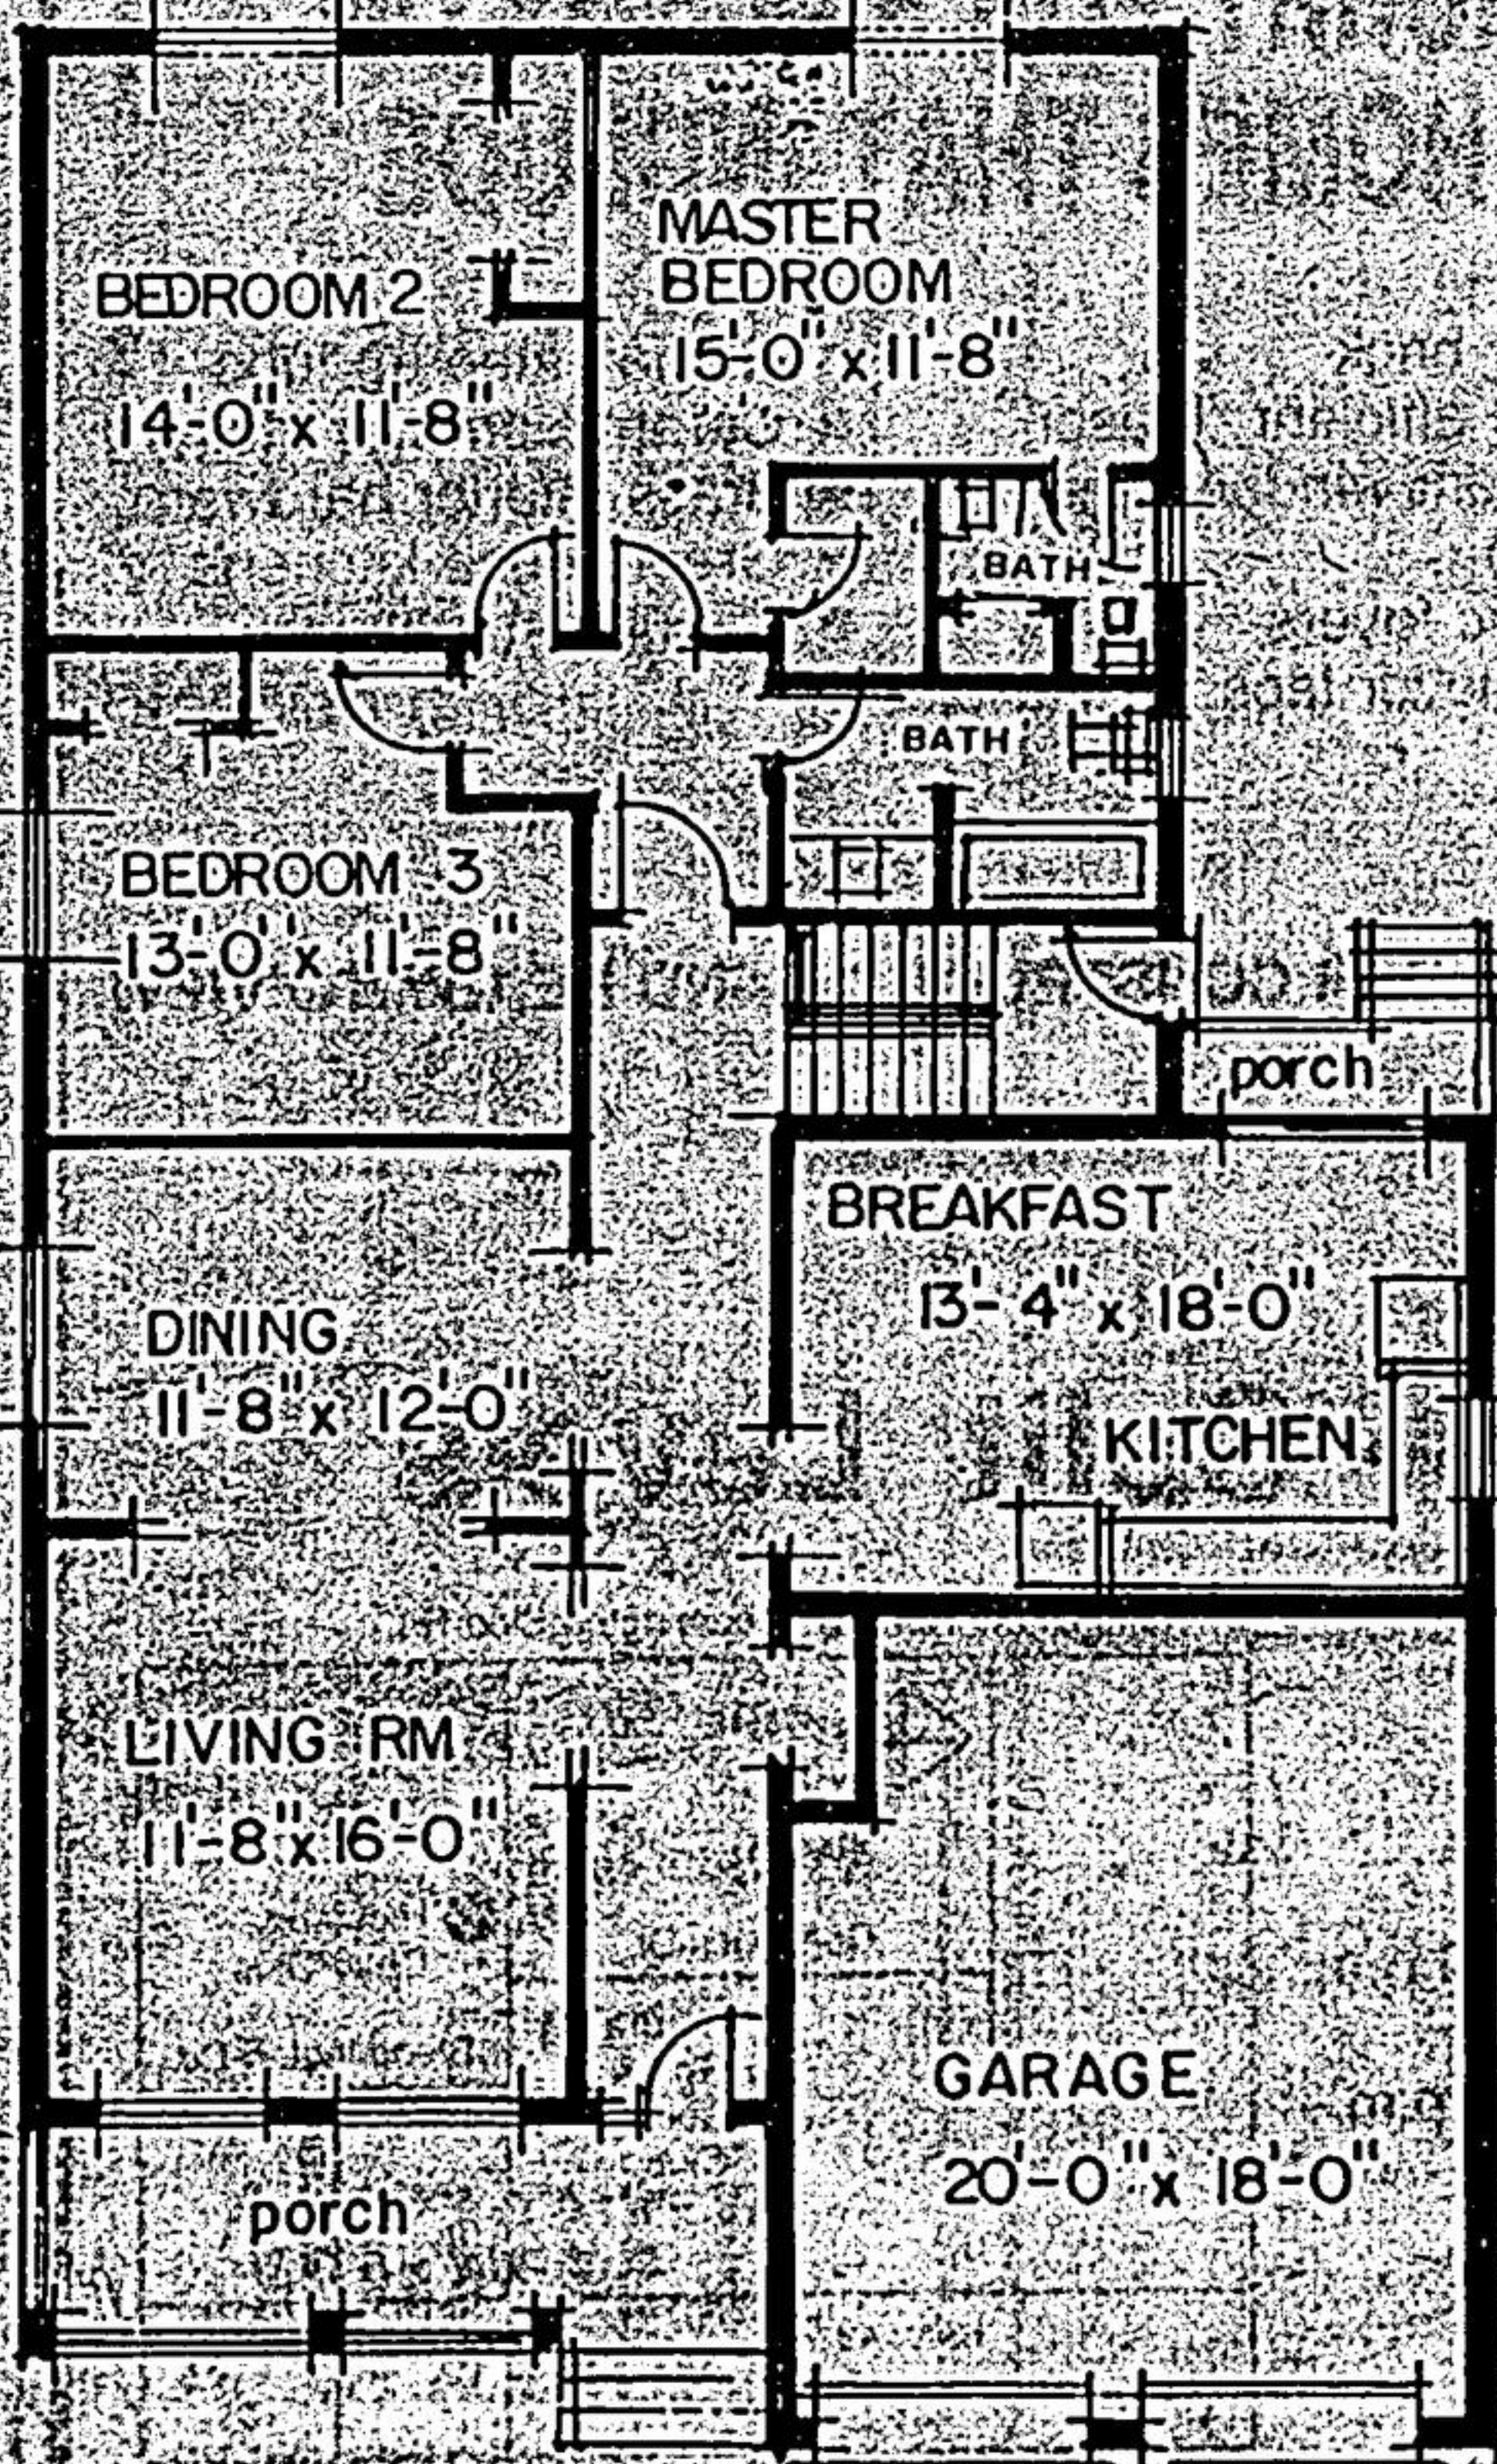

THE SKYLARK

THE SKYLARK