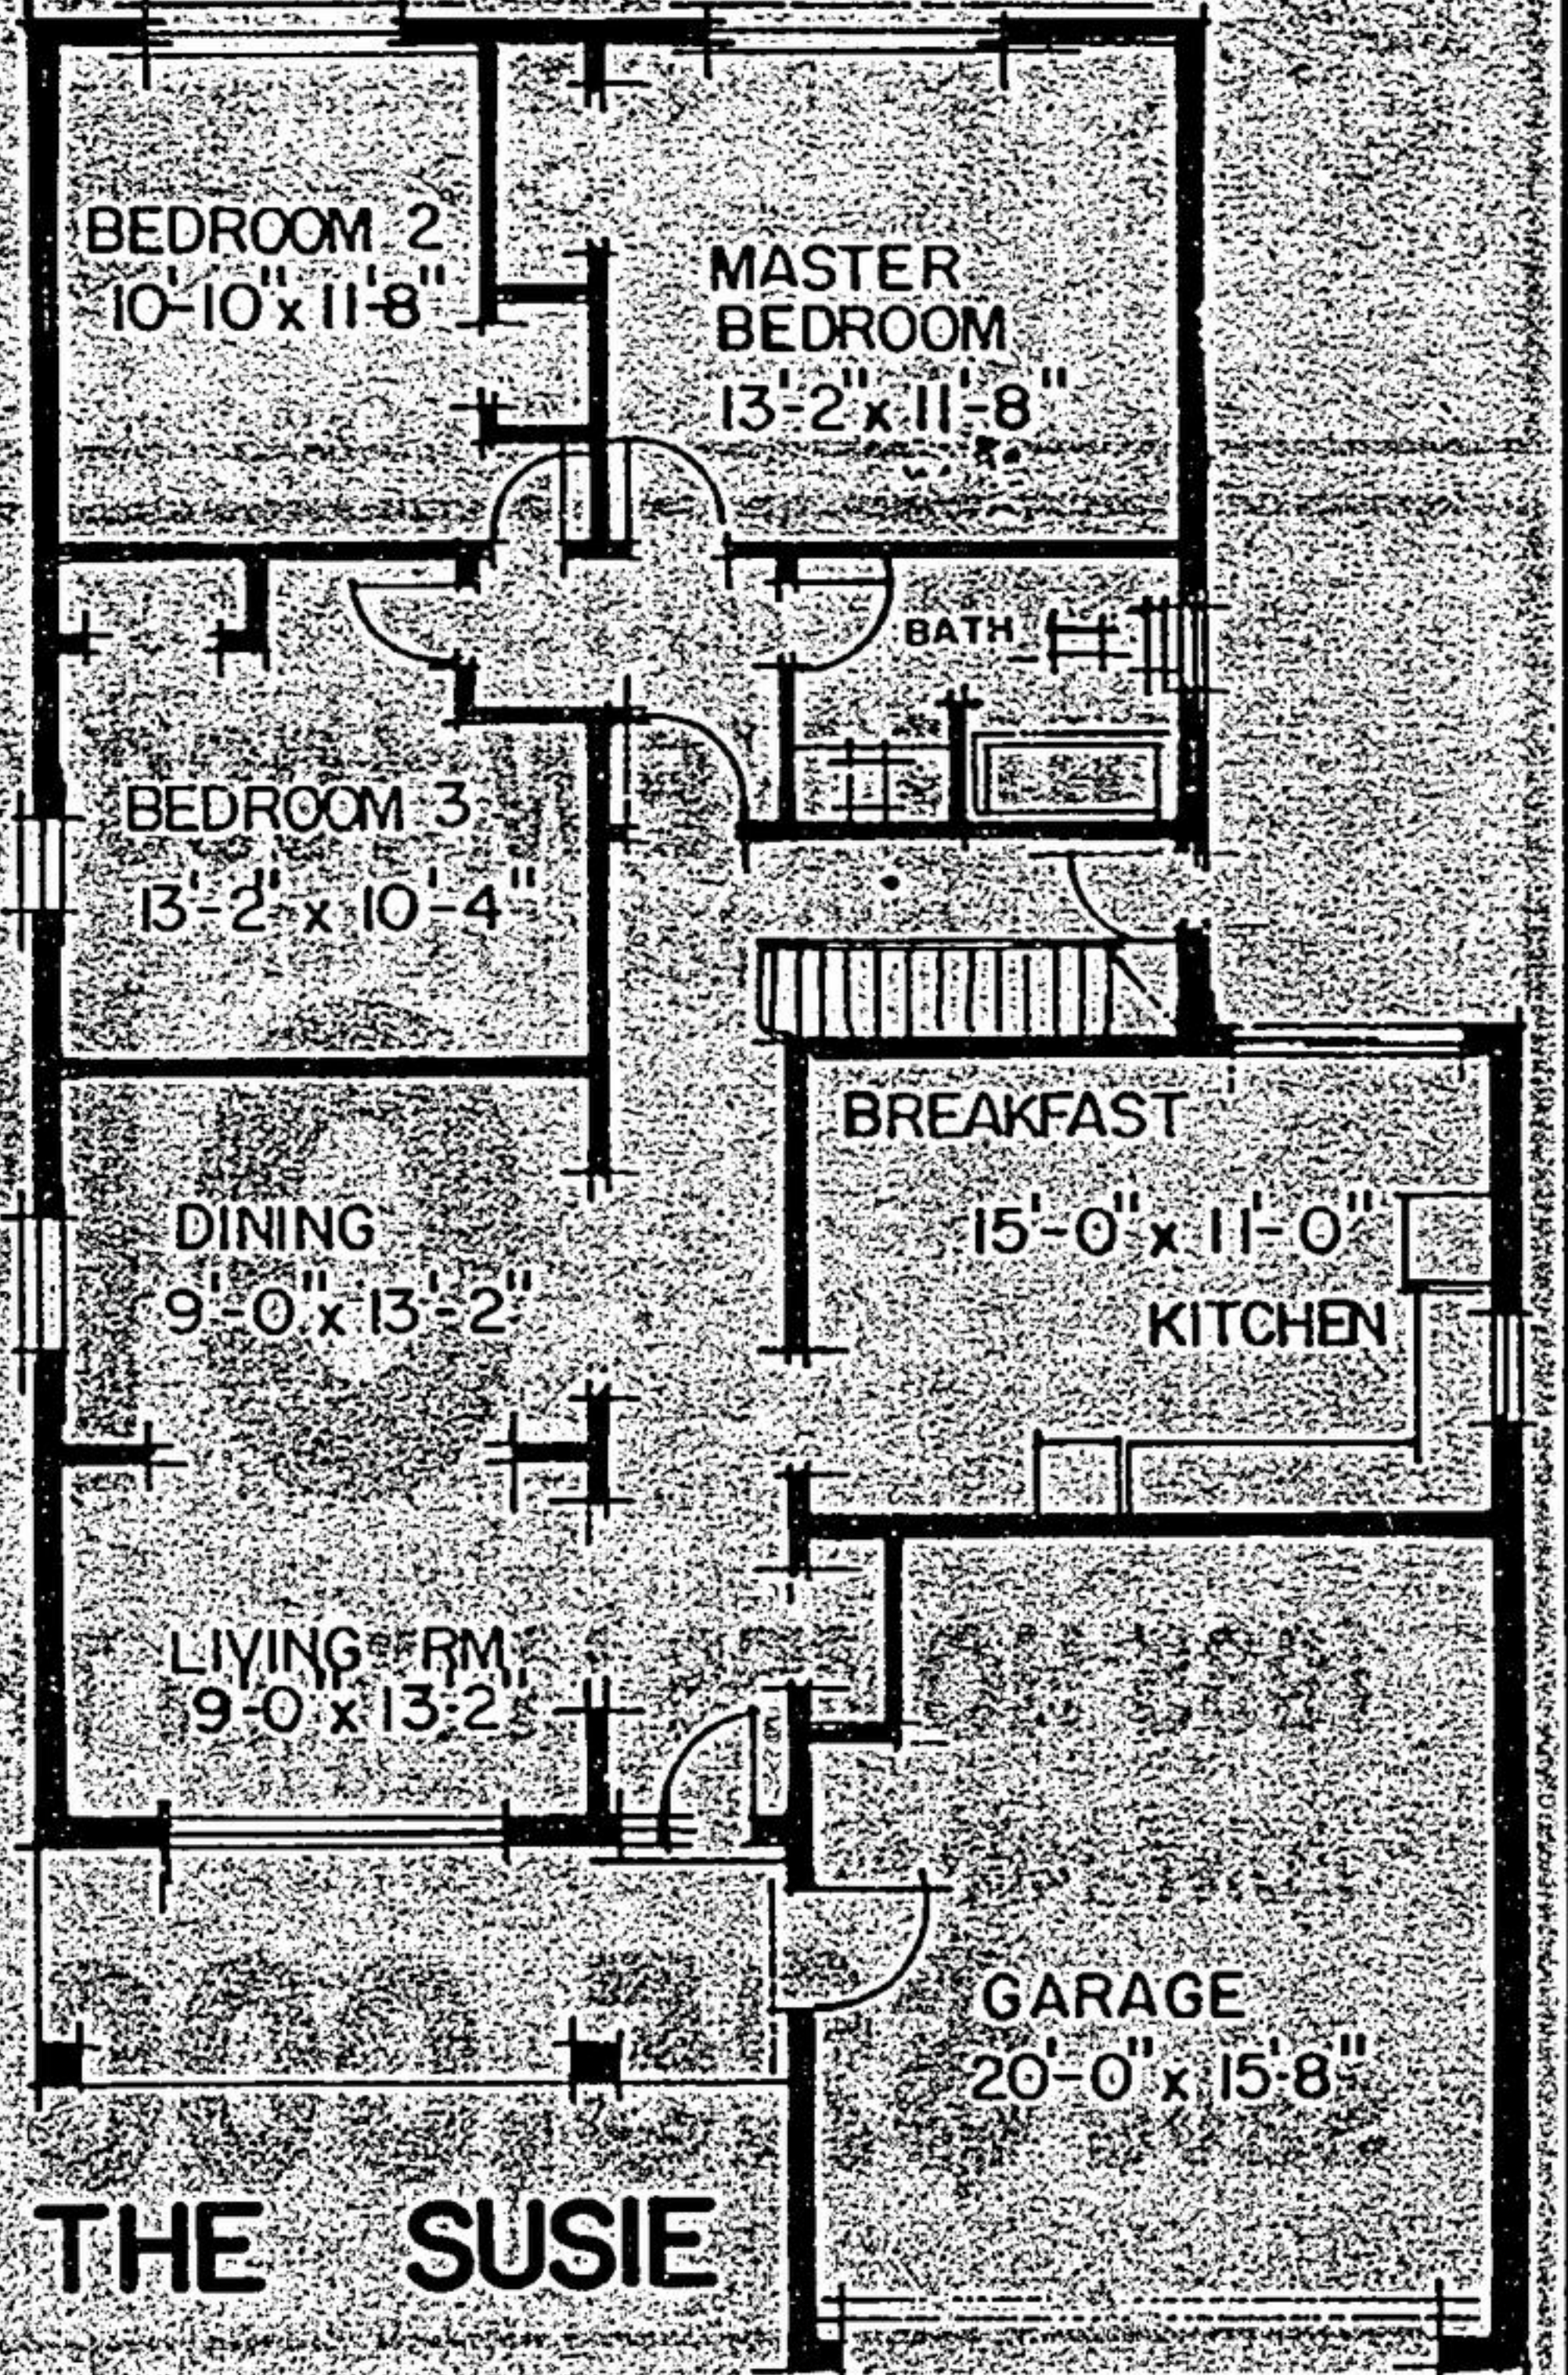

Weekender Real Estate

294-2200
640-2100

New Homes in Uxbridge

Testa Heights, built by Uxbridge builder Gino Testa, has put together a new subdivision of homes in the countryside near Uxbridge. The homes range in price from $91,900 to $143,900 and the builder will modify existing floor plans. At the top of the page is the Susie. Priced at $106,900

it is a 1,467 sq. ft. bungalow and the floor plan is to the right. Below the Susie is the Skylark, a 1,900 sq. ft. bungalow selling at $123,900. At the bottom right is the 2,400 sq. ft. Uxbridge. It has a price tag of $143,900. For further information, contact 1-852-3443.

THE SKYLARK