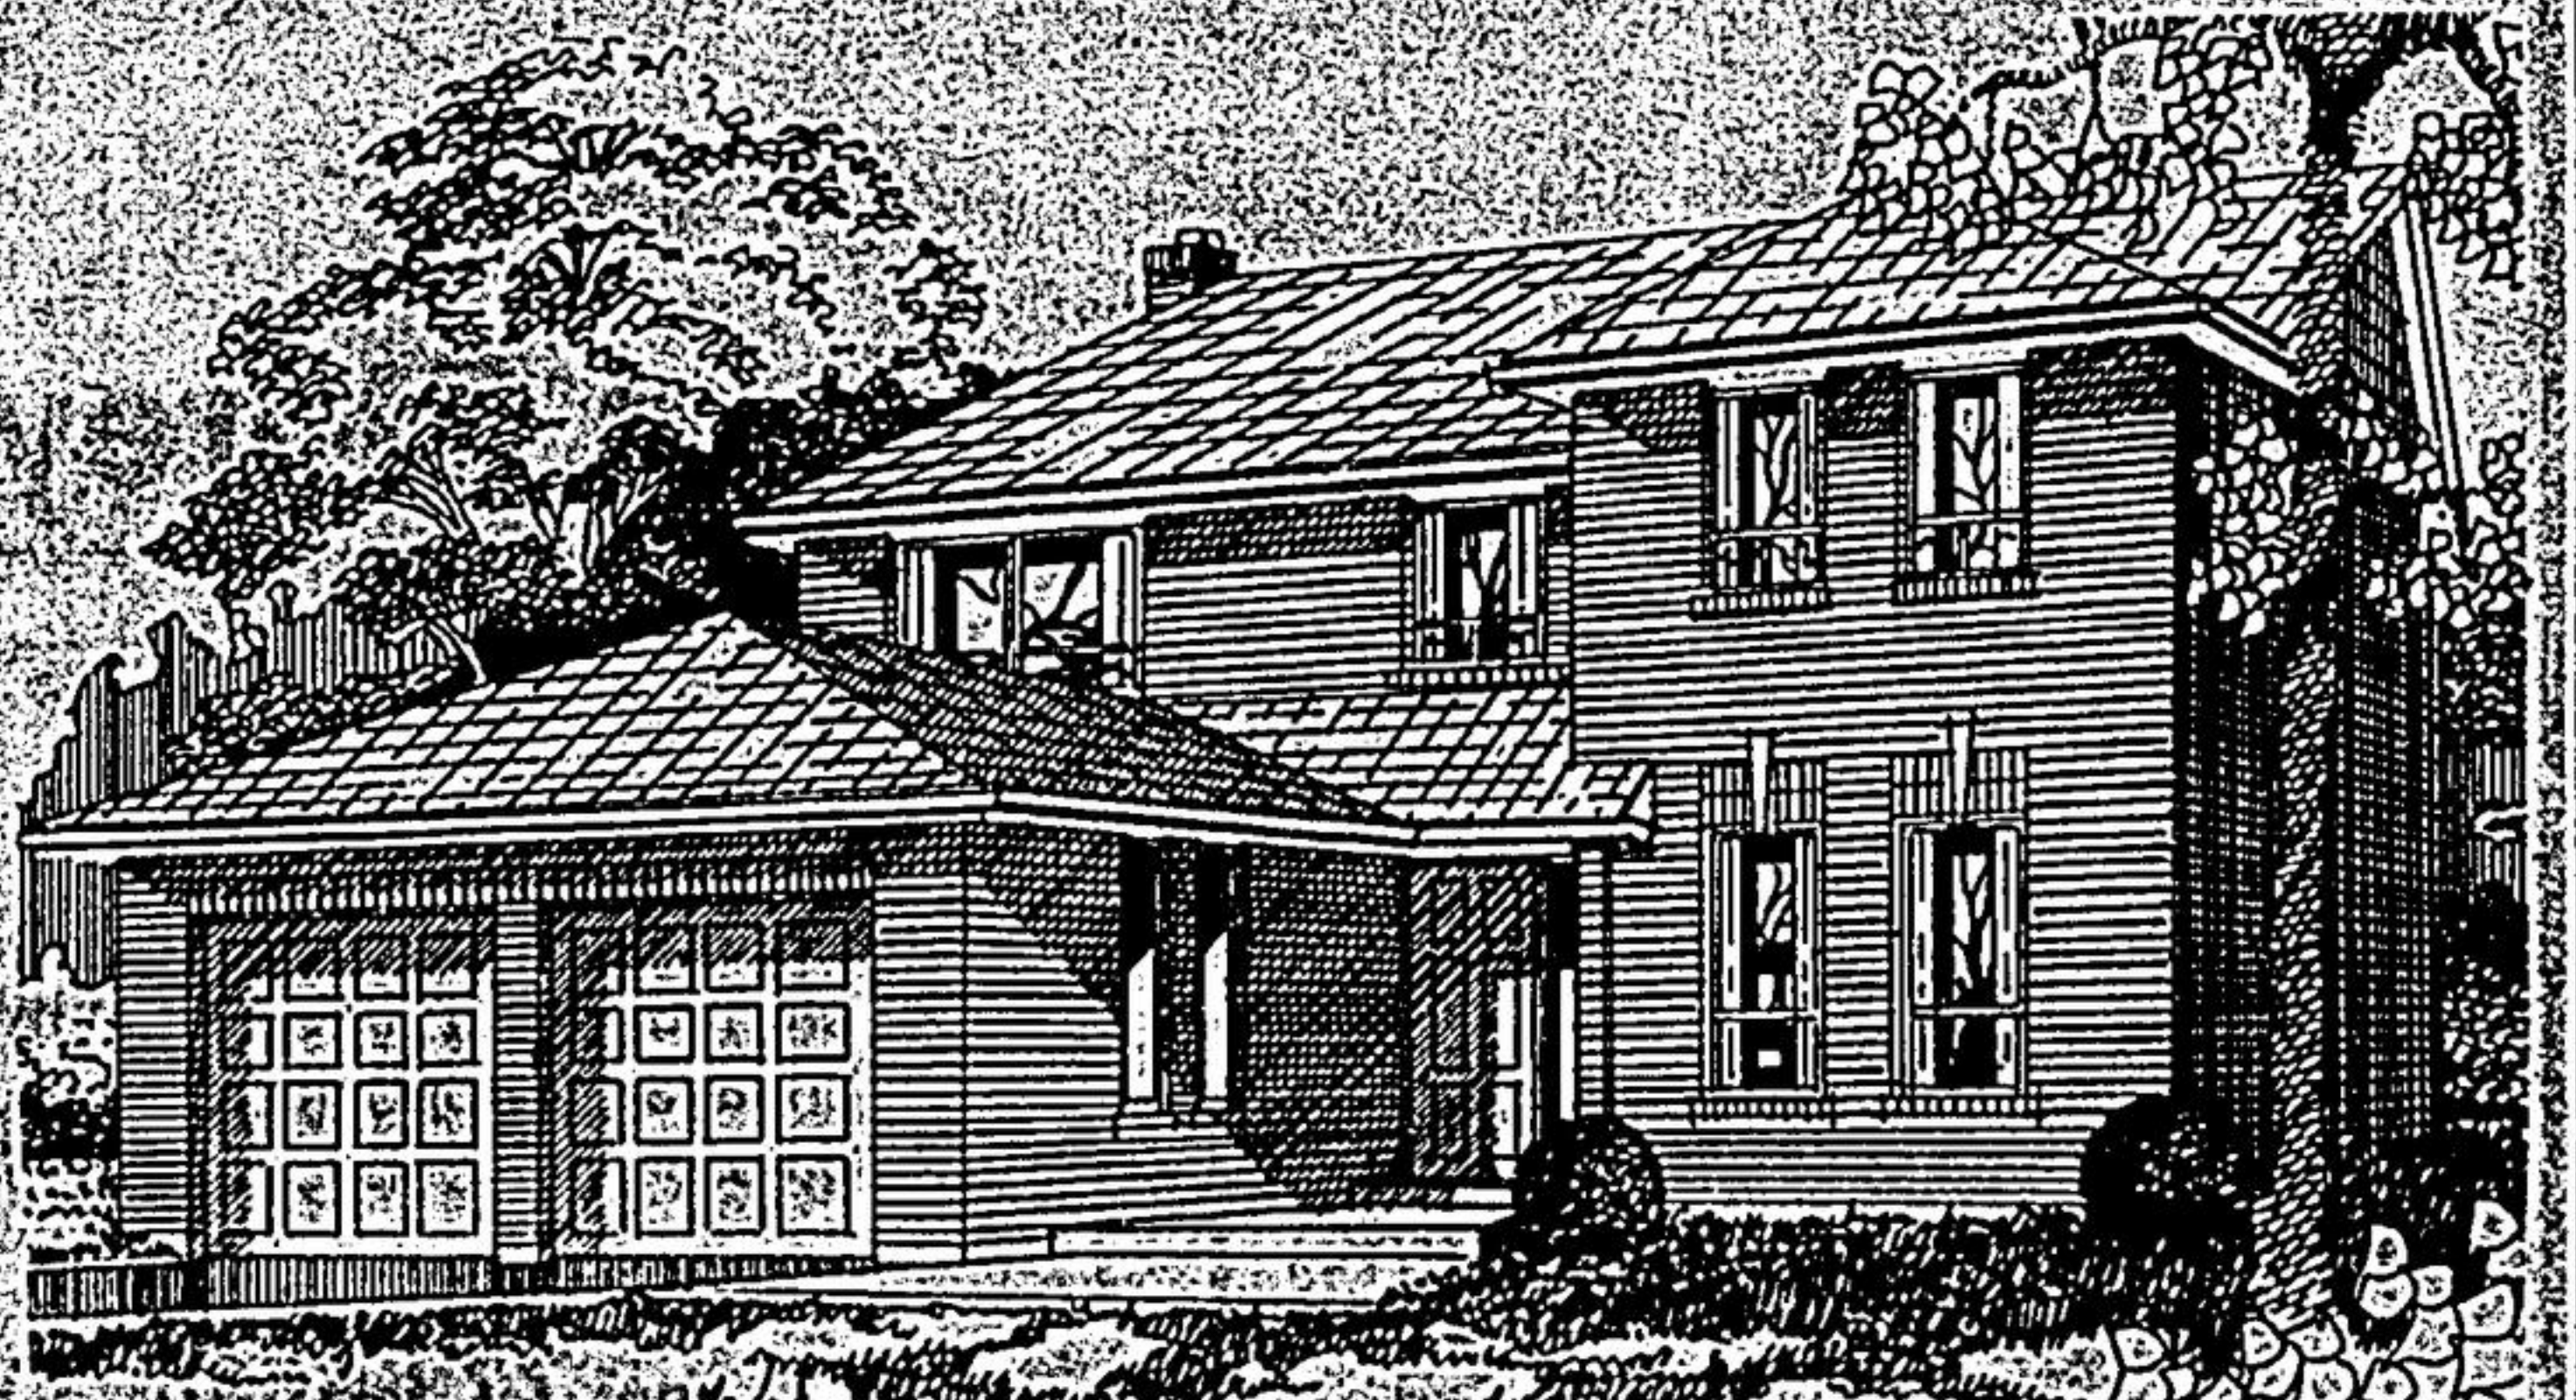

THE UXBRIDGE