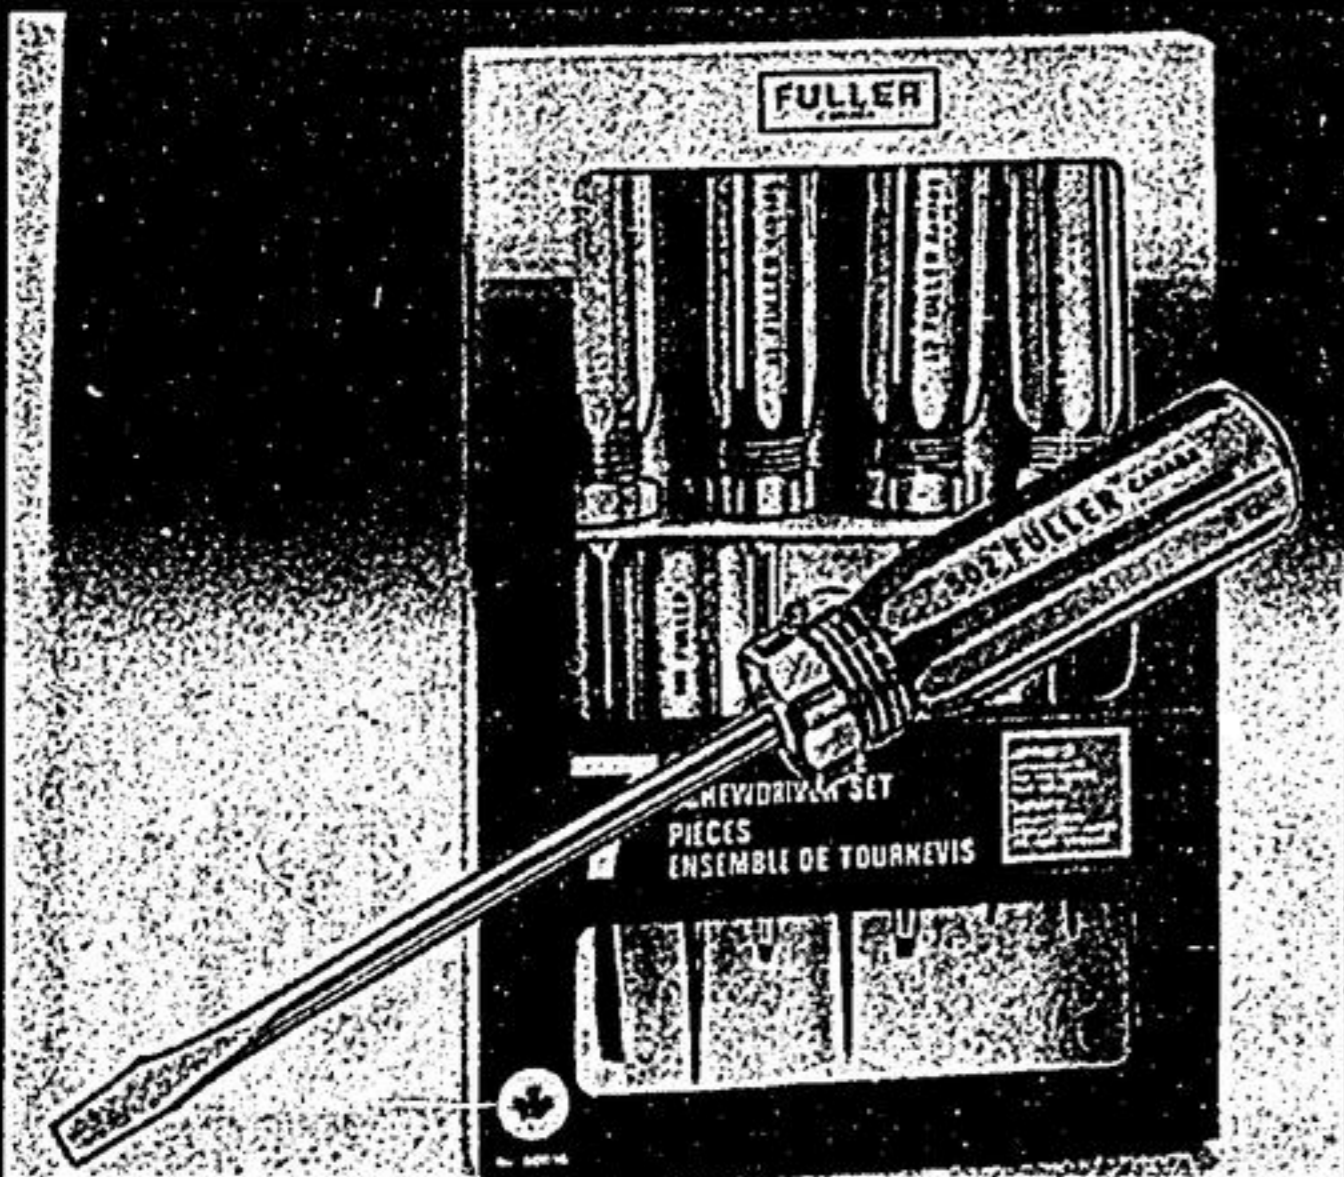

7 Piece Screw Driver Set
• includes pocket, 3/16" x 4", 1/4" x 5", Scratch Awl, Recess Stubby, No's 1 & 2
Robertson 126-3757

GRAND OPENING SPECIAL

6.99