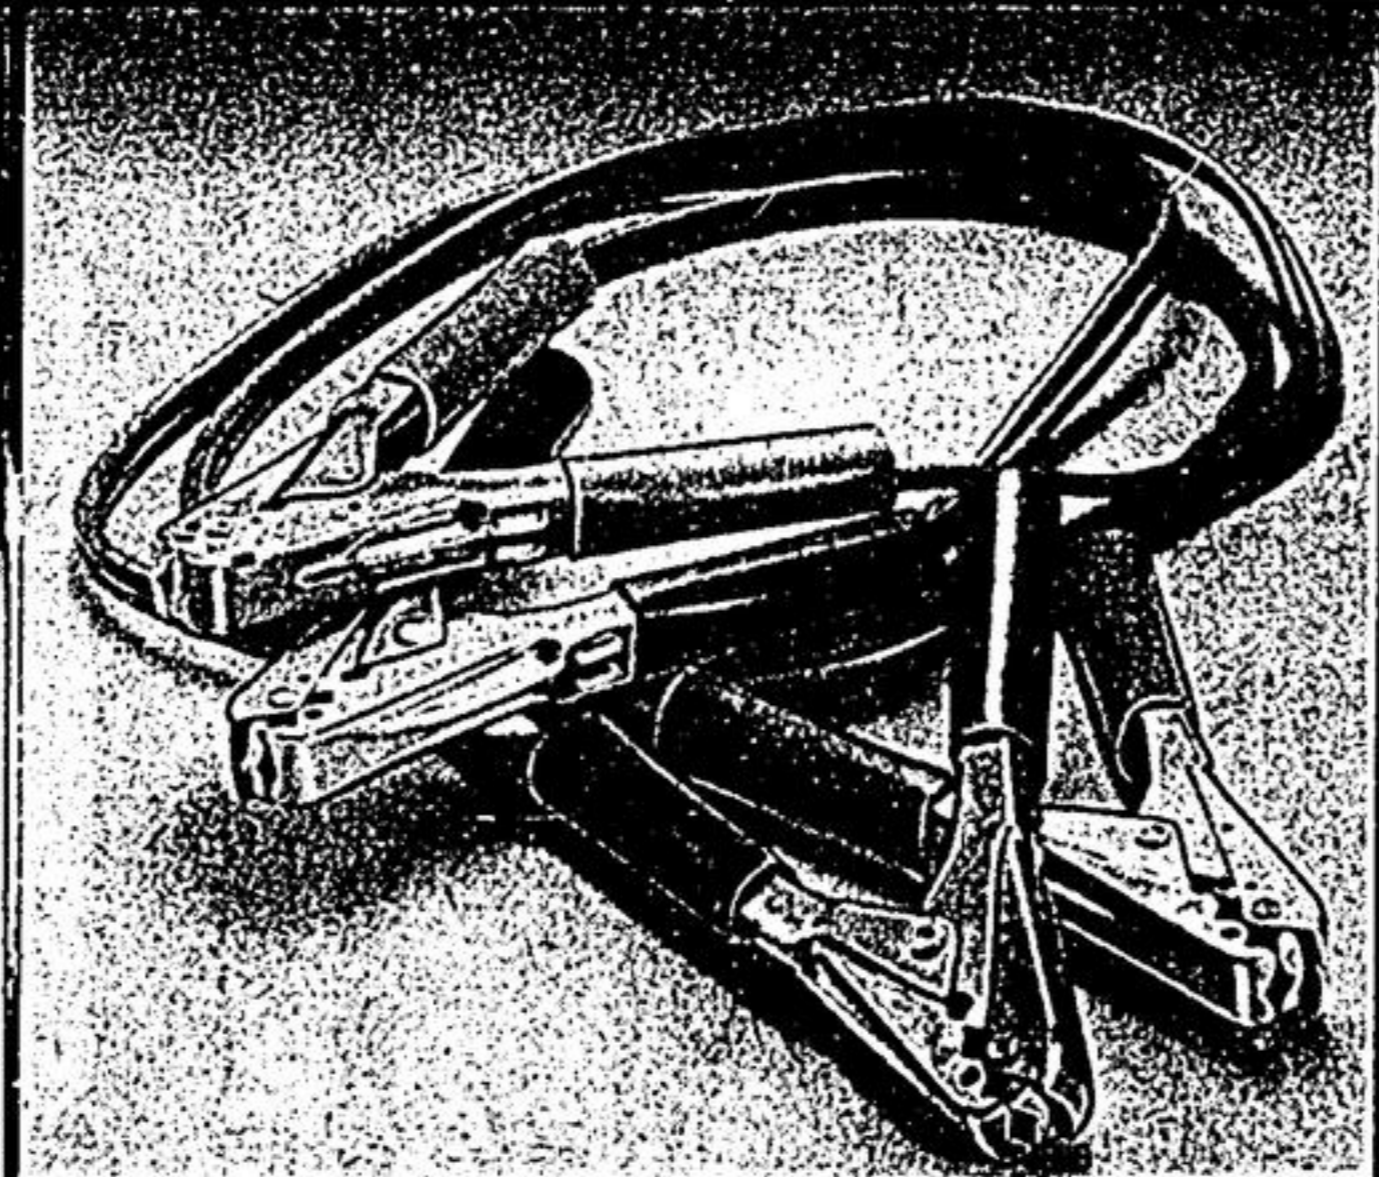

GRAND OPENING SPECIAL

119.99

7 Piece Screw Driver Set
• includes pocket, 3/16" x 4", 1/4" x 5", Scratch Awl, Recess Stubby, No's 1 & 2
Robertson 126-3757

GRAND OPENING SPECIAL

6.99

8 Ft. Booster Cables
• A must for every car
• 200 amp rating with PVC sheathing • Tangle proof
• 8 gauge 544-8280