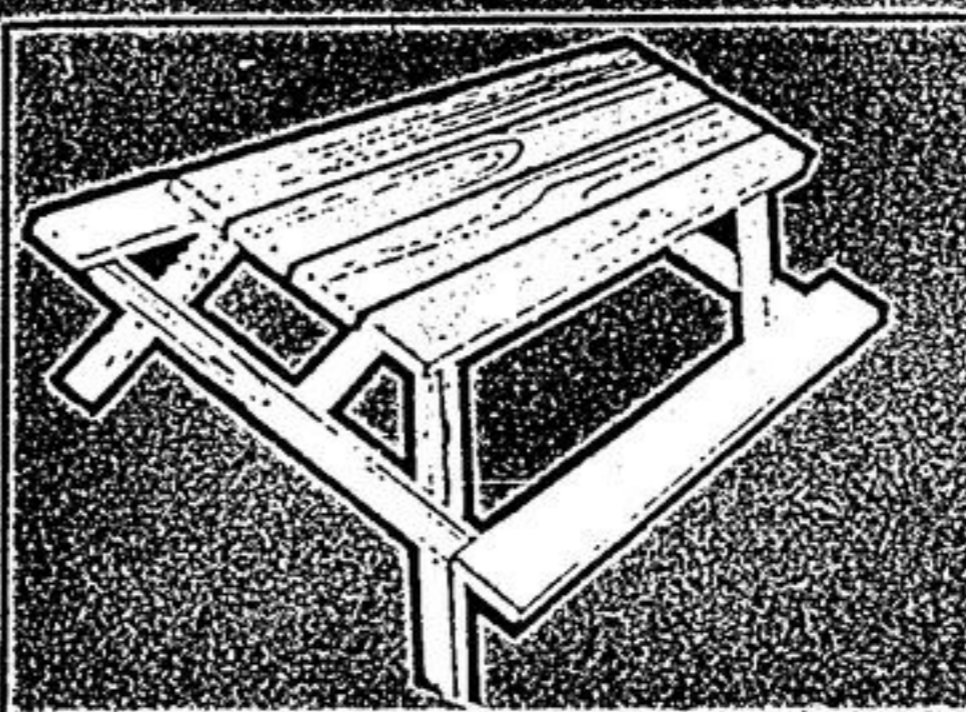

Get ready for
summer!

Picnic Table **$39.95**

Made from cedar or pressure-treated lumber