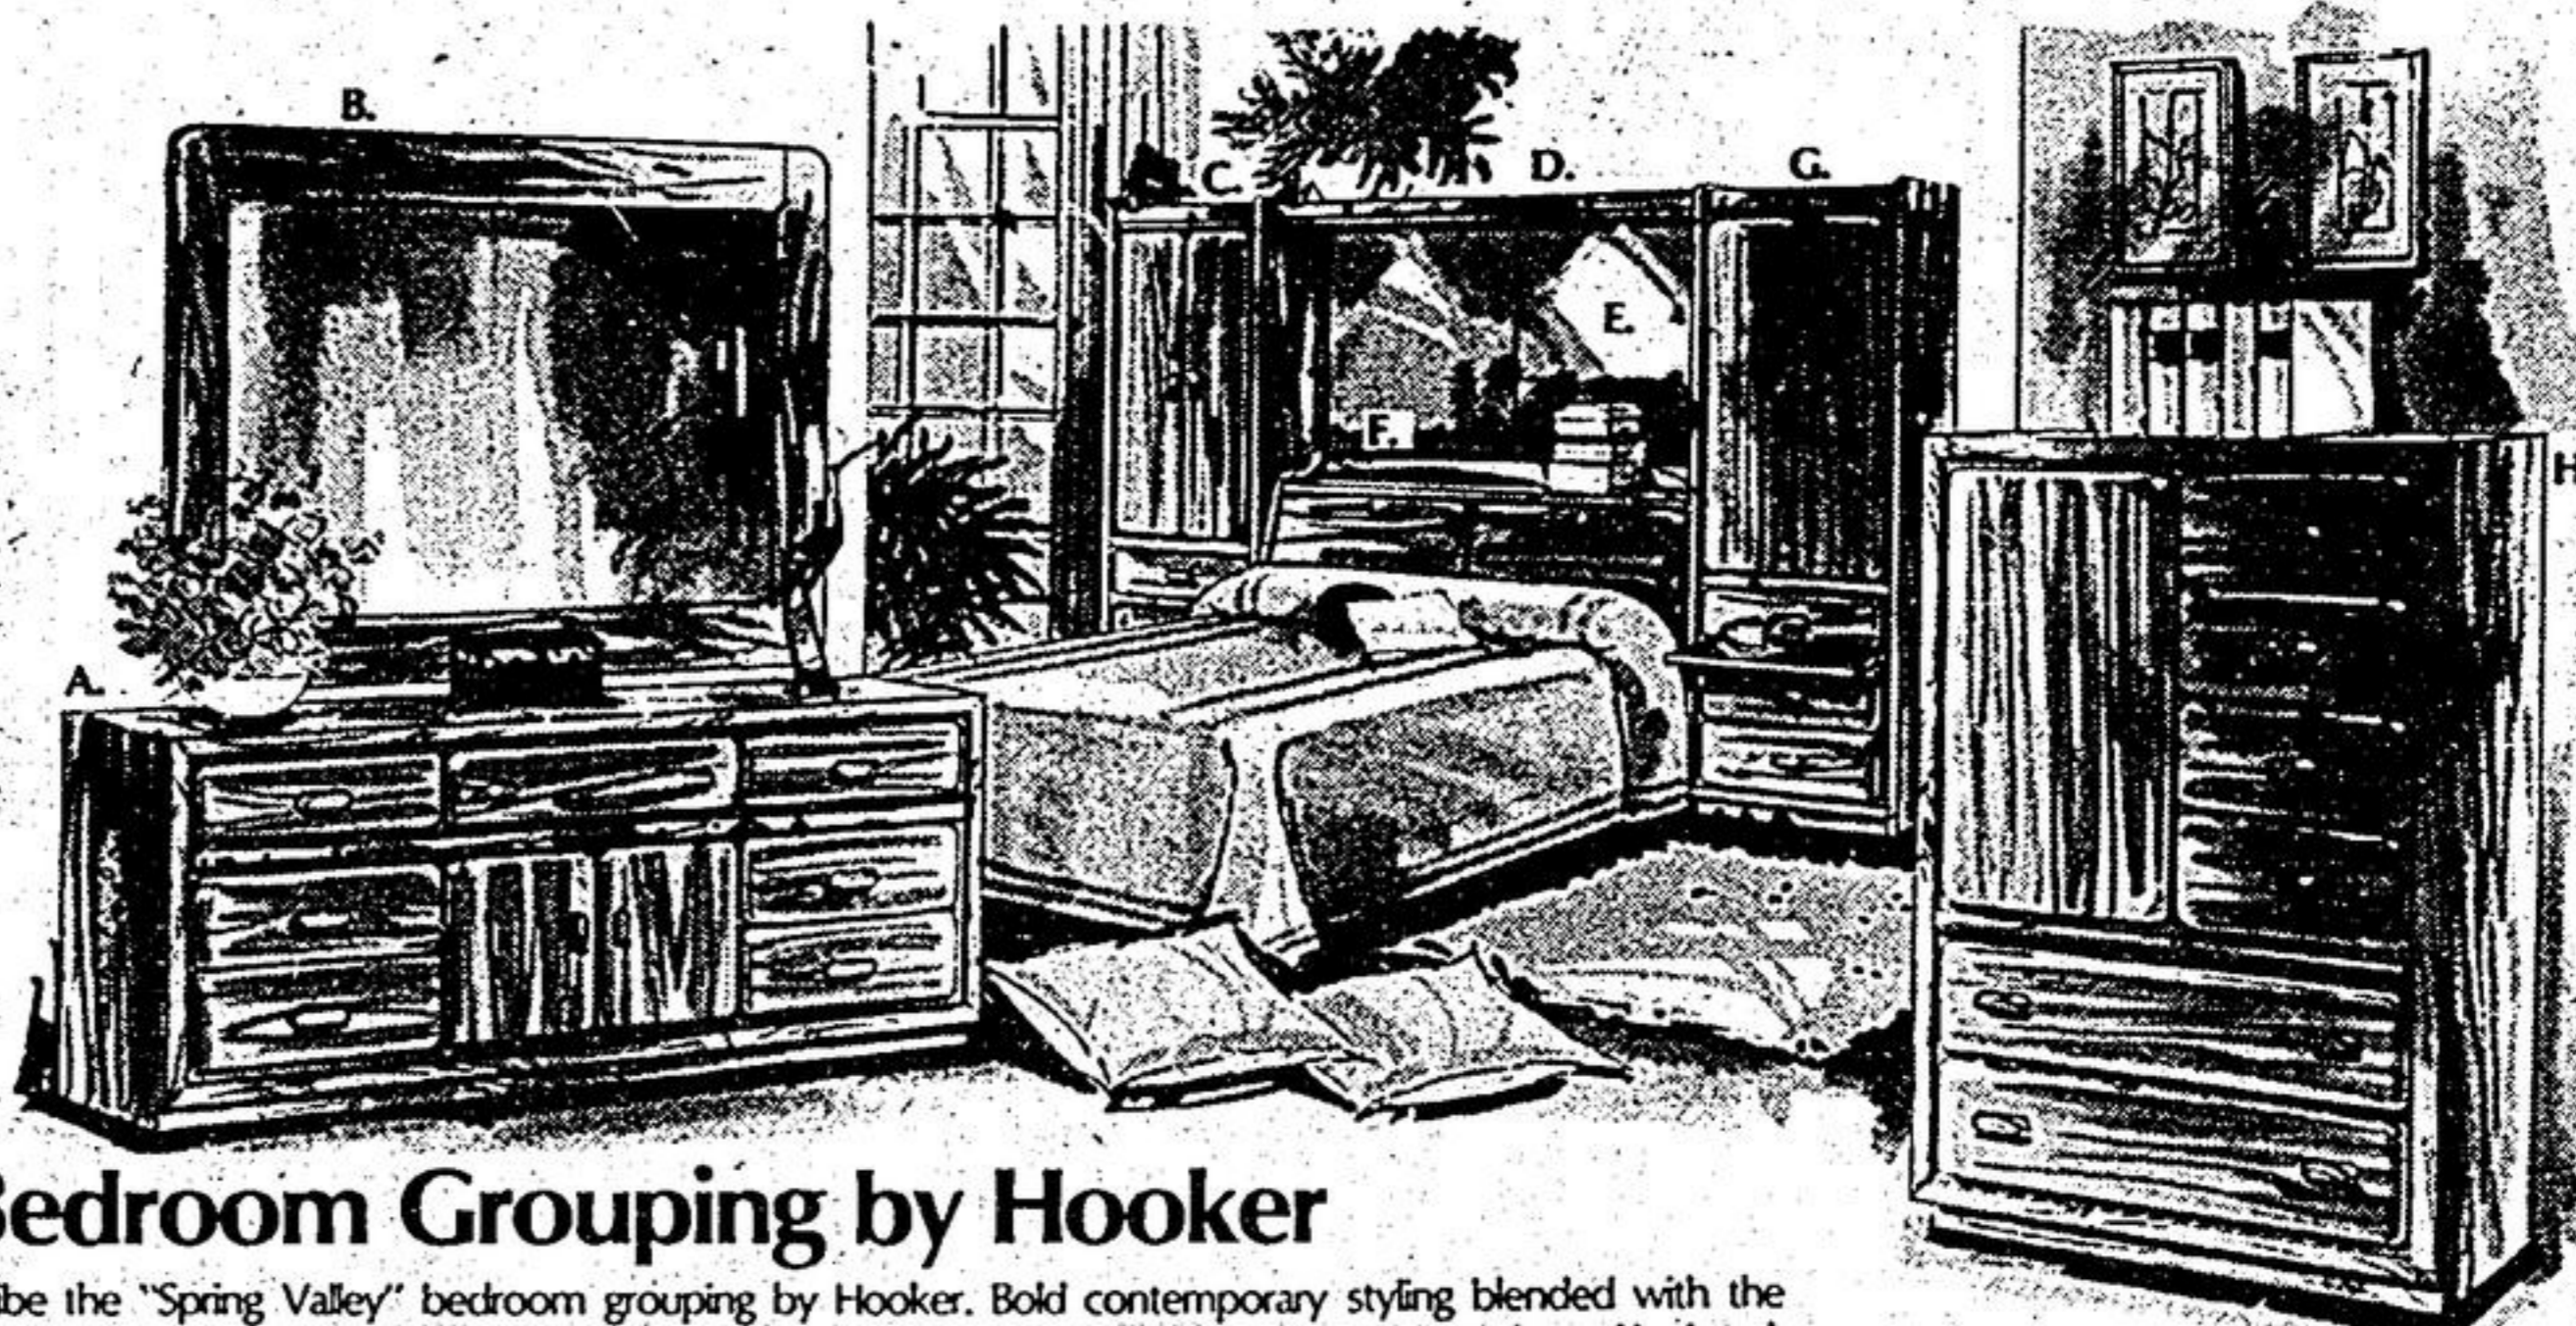

SENECA COLLEGE
OF APPLIED ARTS AND TECHNOLOGY
DUFFERIN STREET NORTH, REXBURG CITY, ONTARIO L6G 1A6

"Spring Valley" Bedroom Grouping by Hooker

Casual and comfortable! These best describe the "Spring Valley" bedroom grouping by Hooker. Bold contemporary styling blended with the impressive beauty of grainy oak. Clean simple lines that bring out the natural look with soft rounded edges to drawers and mouldings shaped by hand. The slightly recessed wood pulls complete the contemporary all-wood effect. There is also an unusual styling touch with thin oak strips laminated to form the faces for doors and drawers. For that final touch, a natural flat finish was applied to highlight the variations of the rich oak grain. So if you have a yearning for the natural look in decorating, indulge with the casual elegance of "Spring Valley".