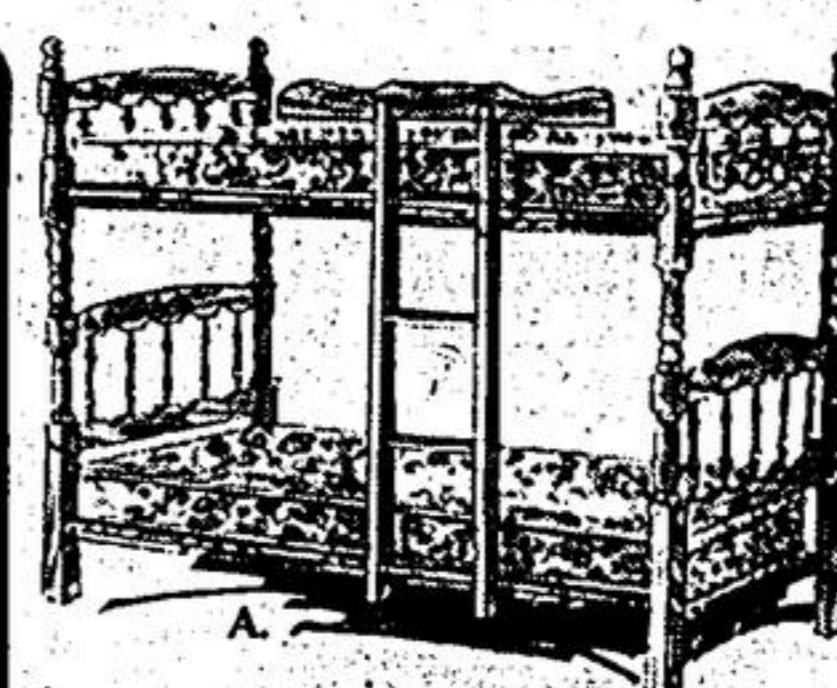

Bunk Beds for Any Juvenile Bedroom

These compact bunk beds make the most of a limited space bedroom. All feature ladder and guard rail designed for safety. Also included in this great price are the mattresses and posture boards! Kids love bunk beds and we feel that these three styles will fill the bill.

A. Tawny Beech Finish
#528 ..... **349⁸⁸**
B. Honey Pine Finish
#8012 ..... **389⁸⁸**
C. Nutmeg Beech Finish
#6012 ..... **419⁸⁸**