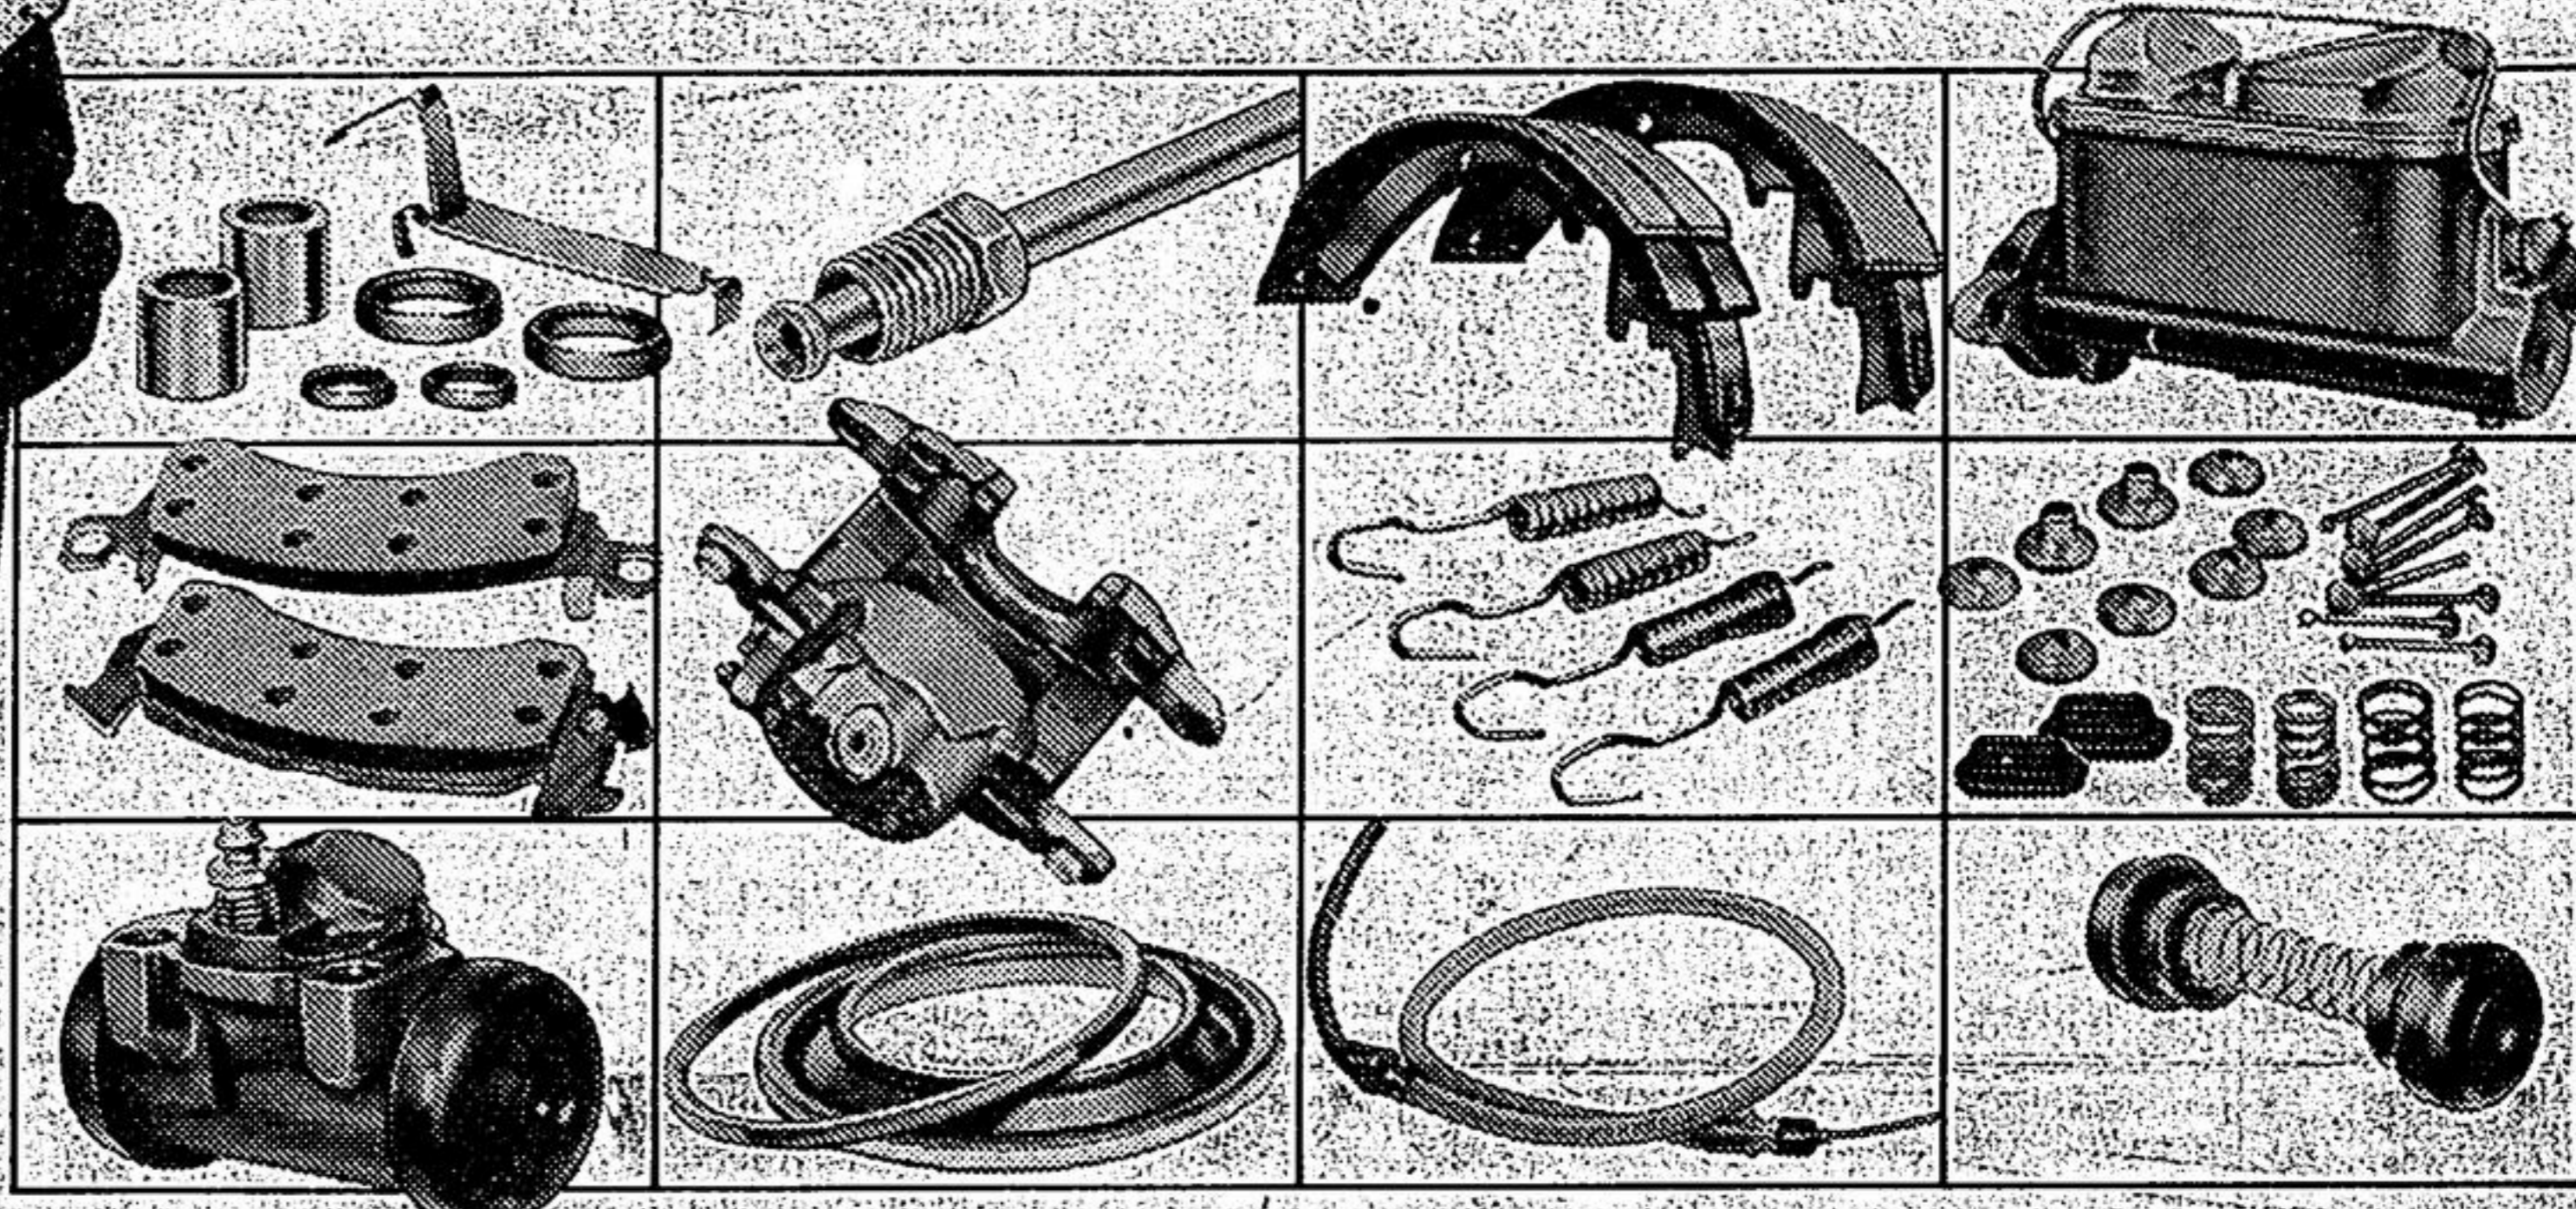

**CANADIAN
TIRE**

**One
Week
Only**

mileage makers

Super Brake Special

Sale prices in effect until Saturday. Regular prices shown are Canadian Tire everyday low prices.

Save 15% on parts & labour

Now, for 1-week only, you can save 15% on all brake parts and on installation. Whether you buy your parts from our Parts Department or have them installed in our Auto Centres, you are guaranteed built-in reliability and safety along with the best price in town. We carry a complete line of top-quality parts for most popular vehicles. All Motomaster brake parts are guaranteed 20,000-km/12 months, (whichever occurs first).

SAMPLE PARTS LISTING:

- 1971-1980 full-size Chevrolet and Pontiac Riveted disc pads. 2 front wheels. Reg \$16.49 **\$14.01**
- Bonded shoes. 2 rear wheels with trade-in. Reg \$13.99 **\$11.89**
- Rebuilt caliper assembly. With trade-in. Reg \$36.95 **\$31.40**

Save **\$20⁰⁰** to **\$35⁰⁰** pair

All-season KEVLAR radial

SEASONMASTER Supreme... the only all-season tire in the world with the exceptional casing strength of DuPont 66 Nylon reinforced by KEVLAR belts. 5 times as strong as steel by weight, KEVLAR produces a lighter weight tire ensuring better gas mileage, added steering response and a velvet-smooth ride. Wider tread with deeper, more open grooves channels surface water off to all sides to virtually eliminate hydroplaning on rain-drenched roads. Computer-designed interlocking tread elements deliver exceptional traction in deep snow. **Performance rating 70,000 km.**