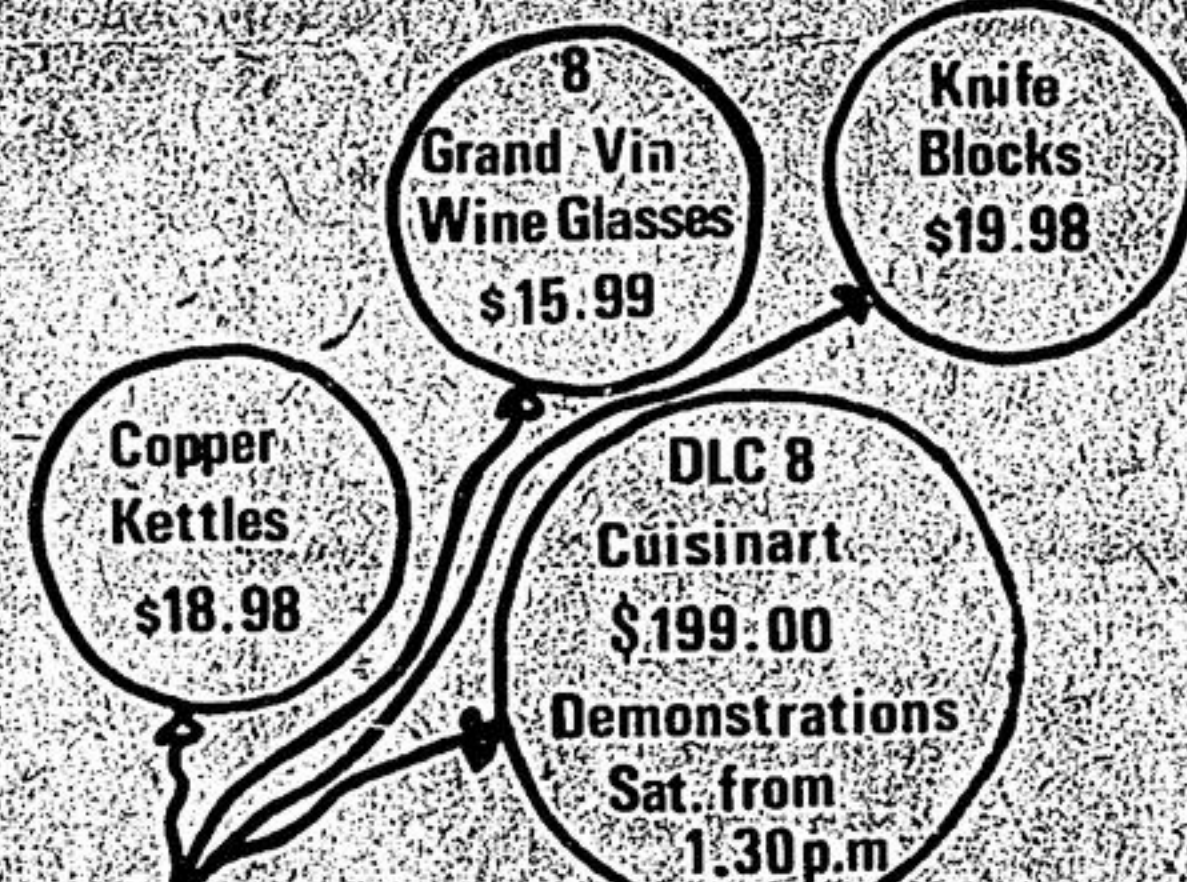

Pot Pourri

Kitchen Shoppe
markville

OPENING SPECIALS!