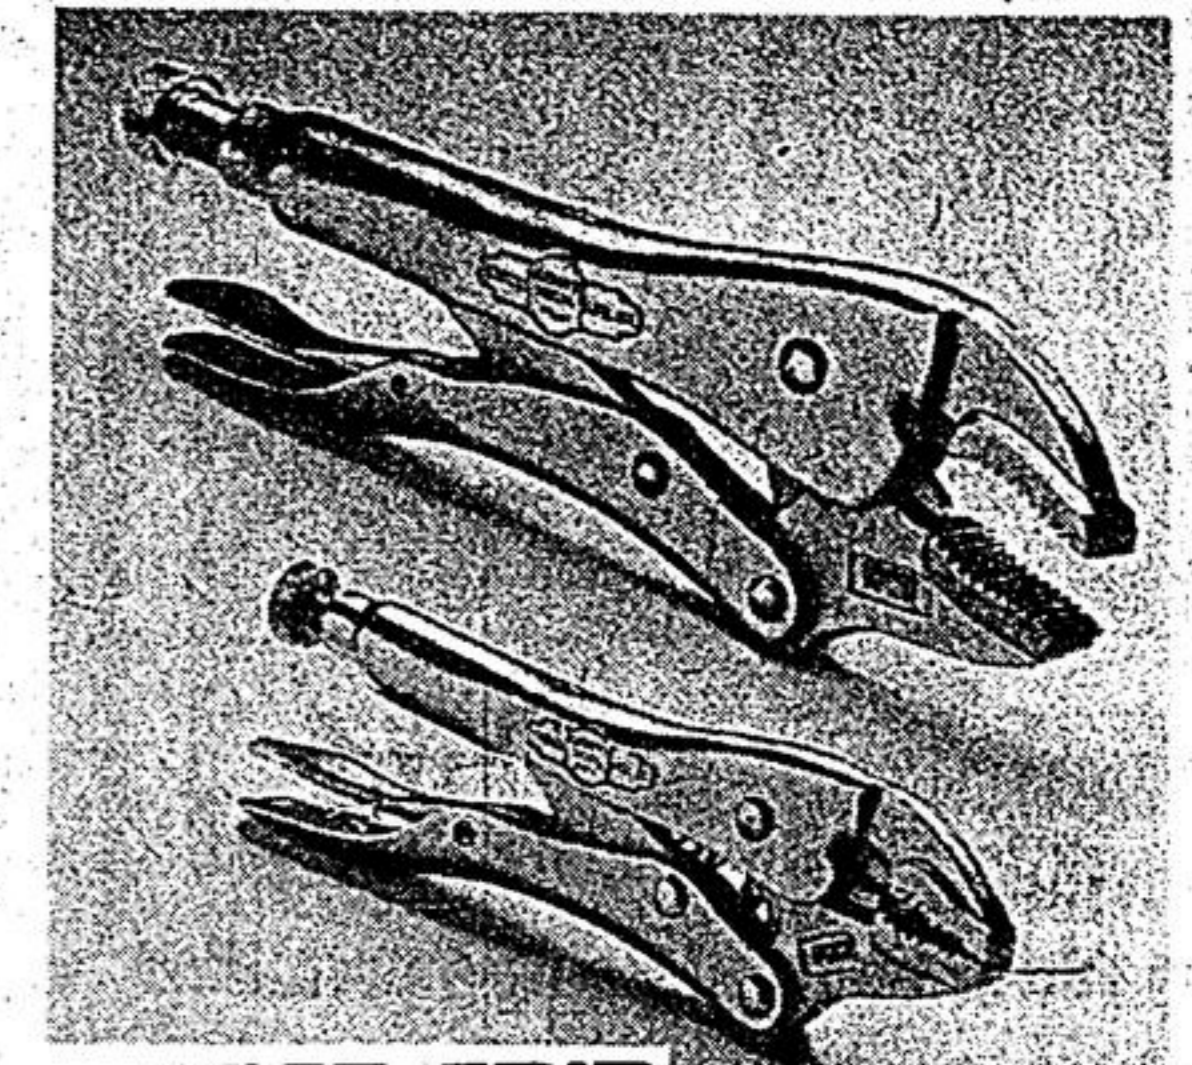

Special Buy
Table set **99c**

Special Buy
9" candle **2.29**

VISE-GRIP
Locking pliers in 2-pc gift set

Special Buy
10.88

Both these popular tools — 5 & 10" pliers — make a splendid stocking stuffer. Use as wrenches, vises, wire cutters. 99-1961