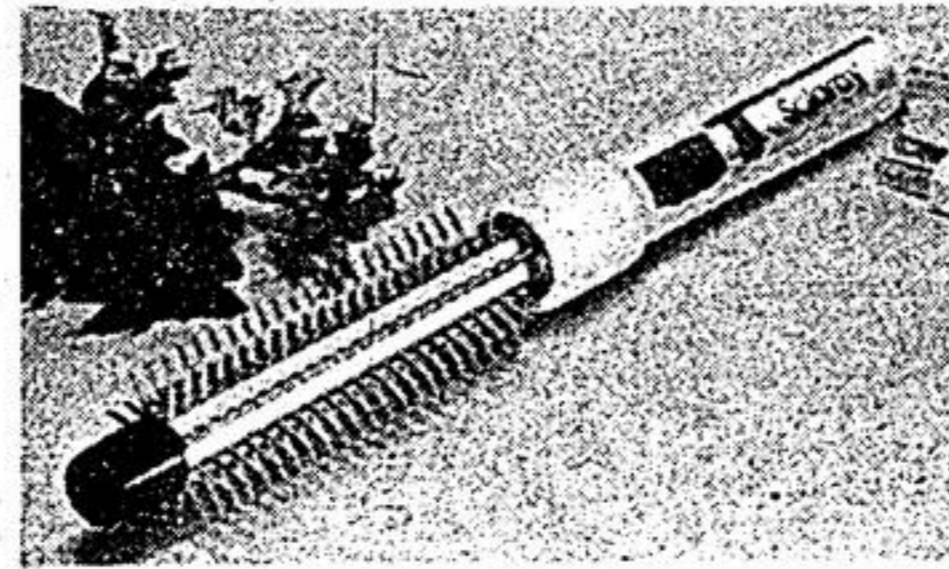

Save $3.00
Solaray dual-voltage hotbrush for world travelers. Ready-to-curl signal dot. **8.99**