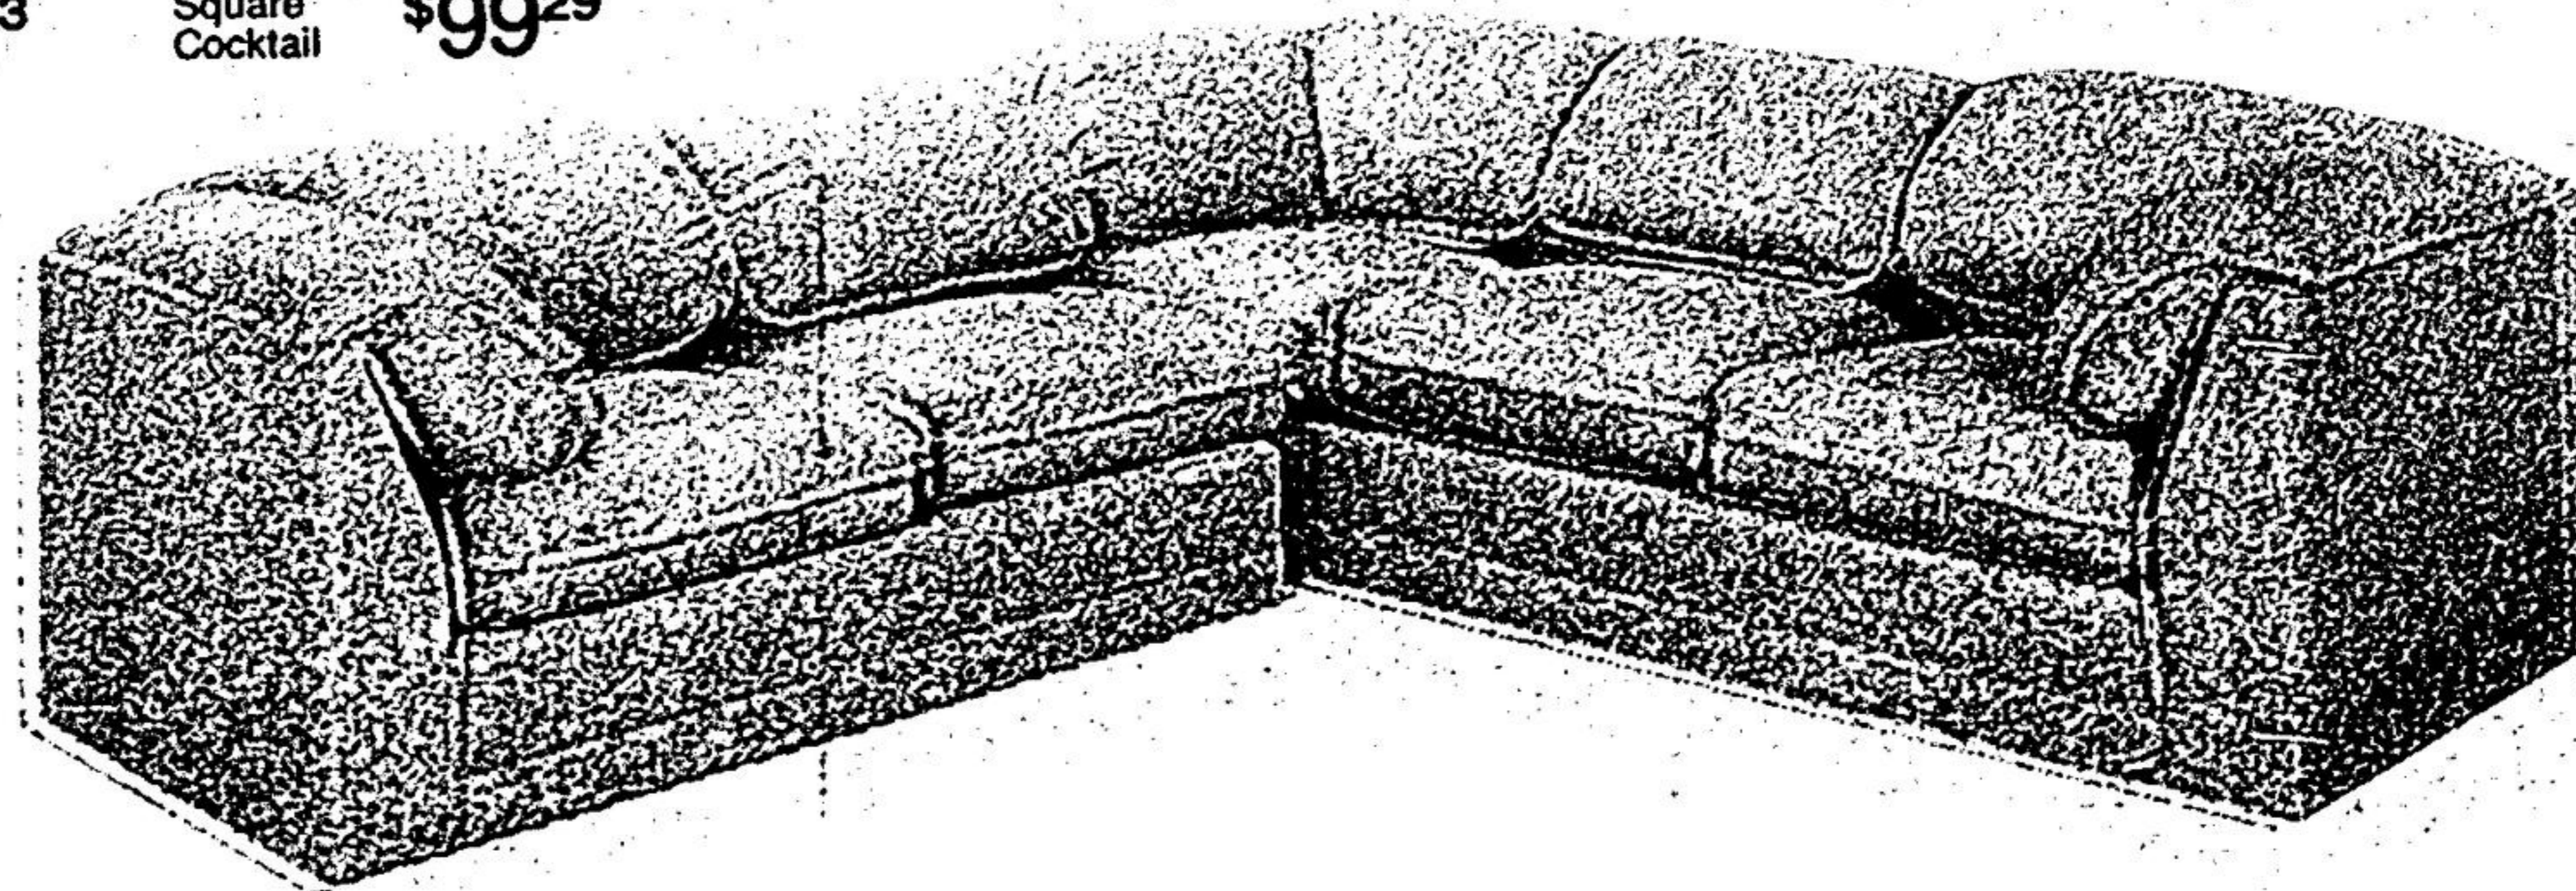

SOPHISTICATED CONTEMPORARY IN BEAUTIFUL BLUE COTTON

Cover treated to resist soiling. Polyester Dacron wrapped foam, reversible cushions for deep comfort. New QUADRA-COIL SPRINGS of high carbon steel.

Sofa and chair **$668⁰²** Love Seat **$354⁸²**

Chestnut finished cocktail, and commode tables $148.50 ea. Brass finished lamp, 7'4" arc. Beige acrylic shade $97.18. 27" brass finished table lamp $57.00.