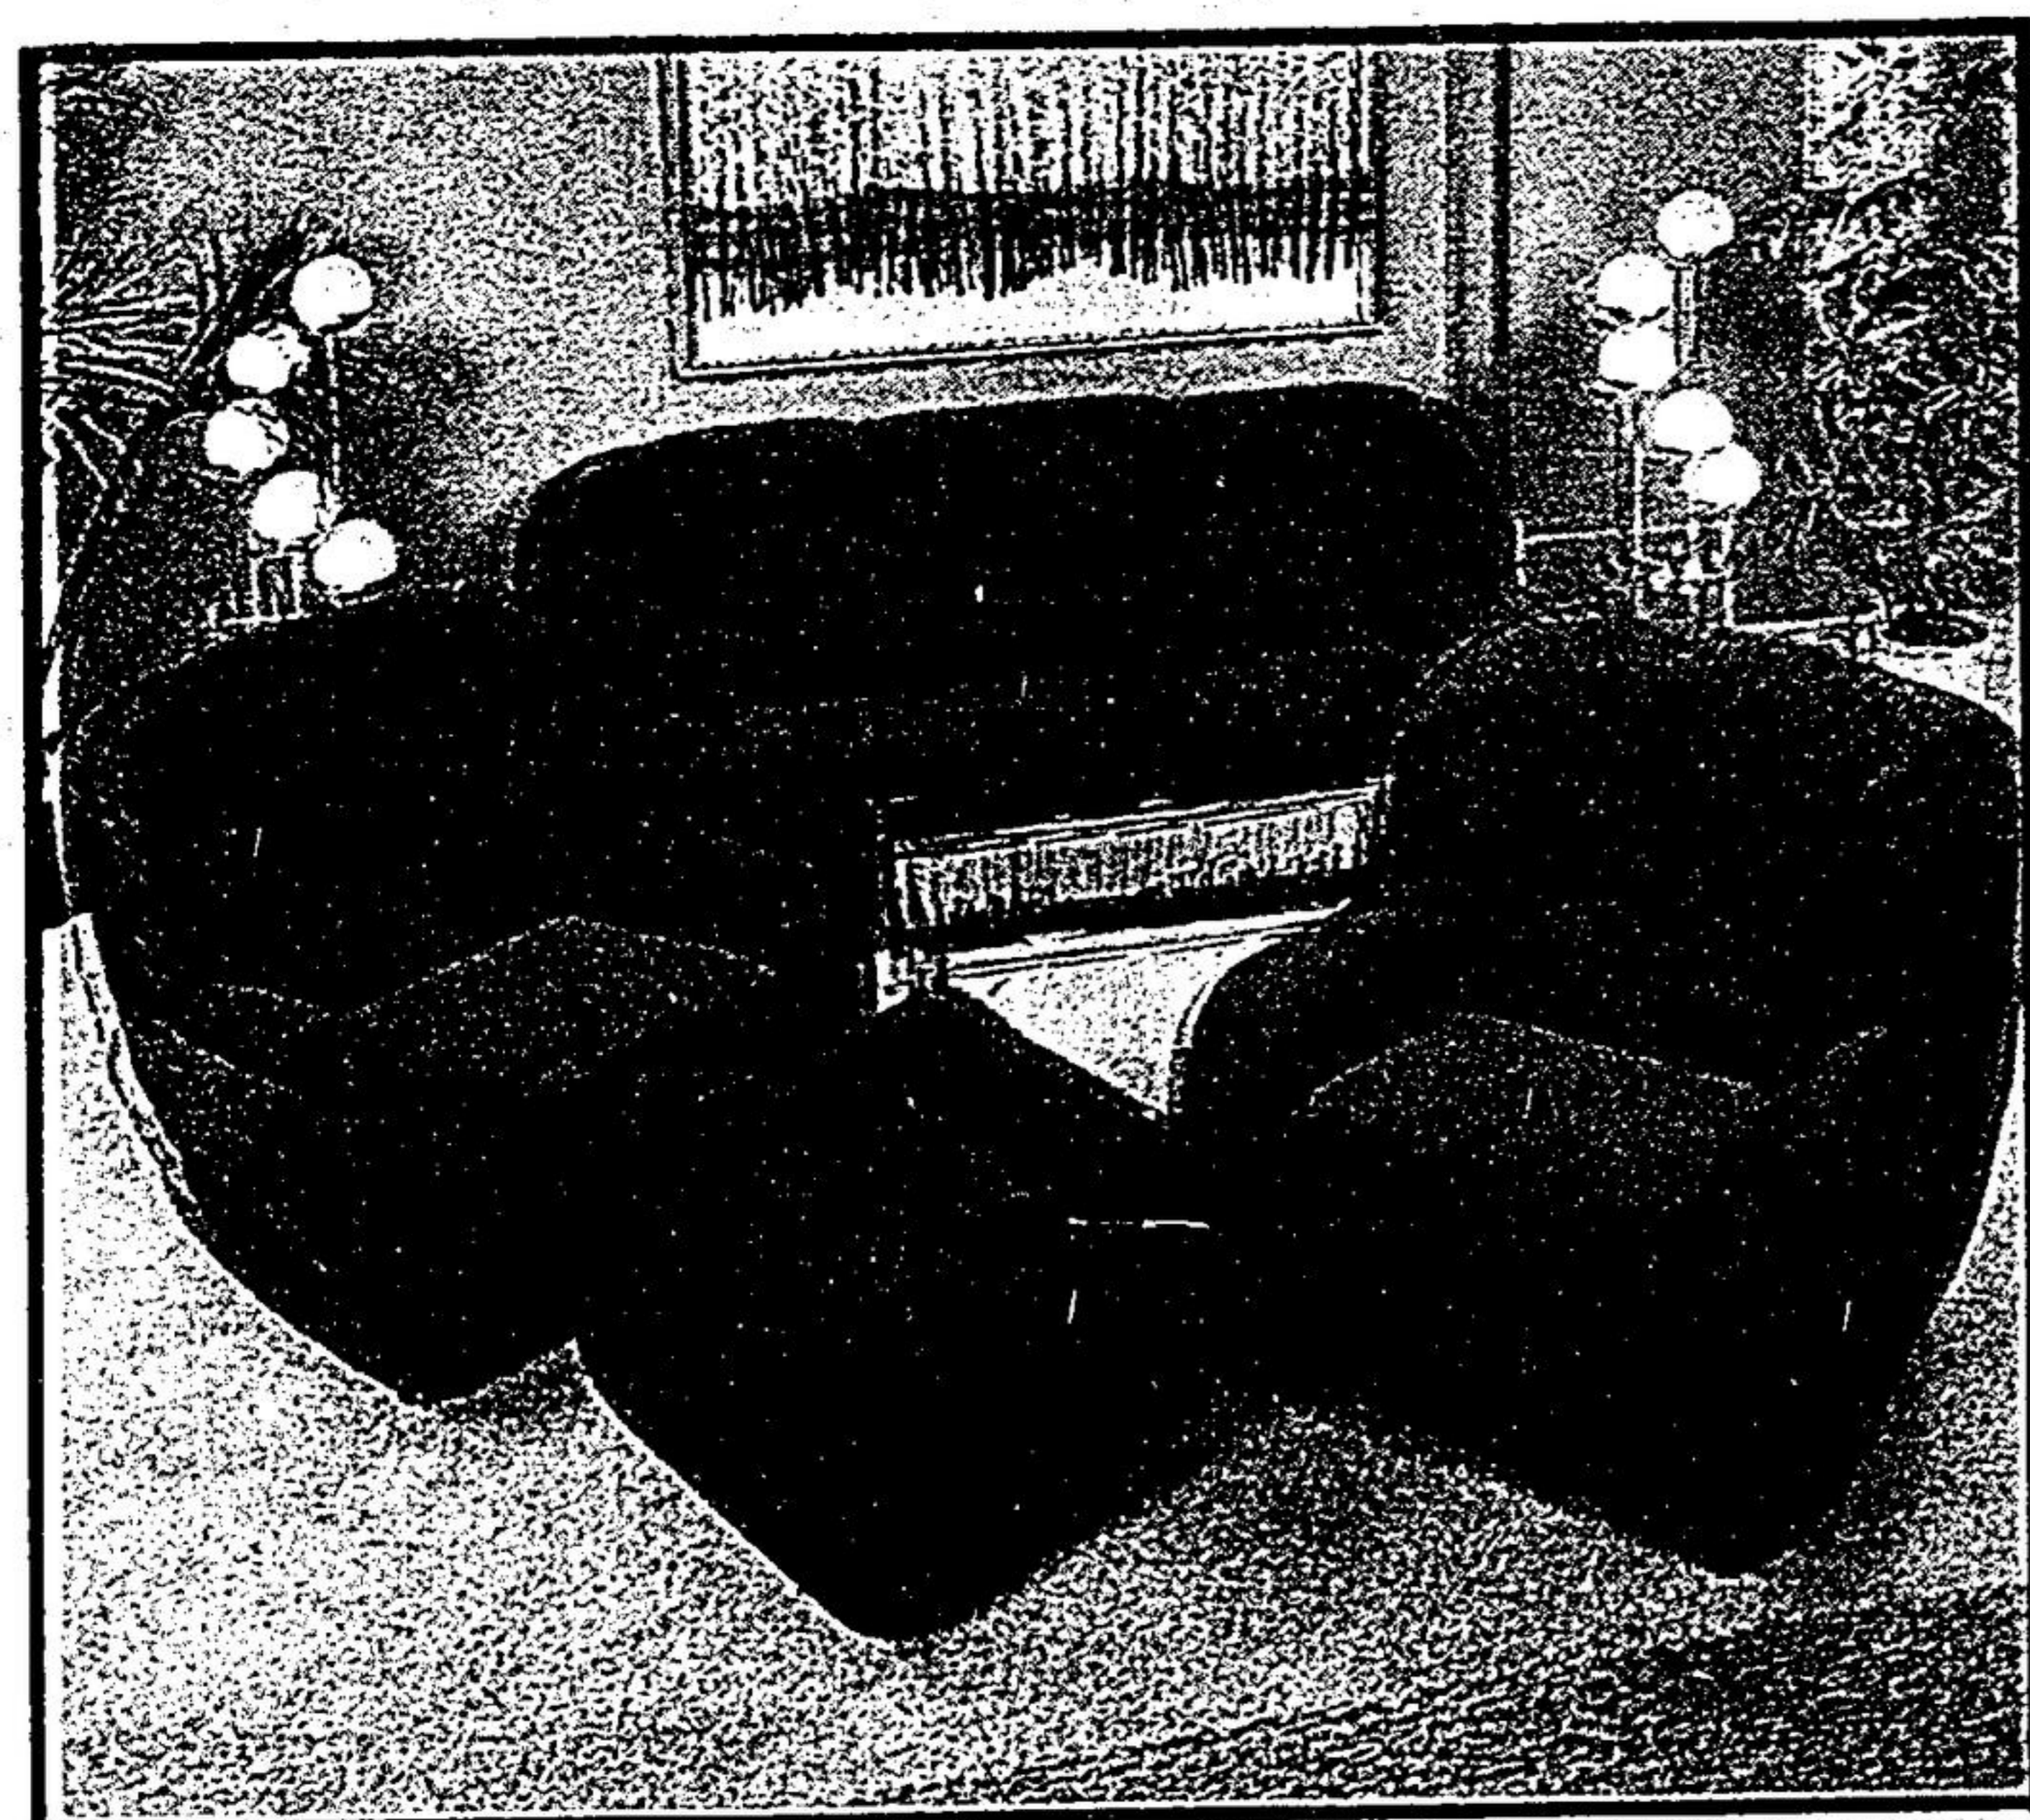

### BEAUTIFUL FRENCH PROVINCIAL SOFA & CHAIR

The unbelievable formal beauty of this elegant luxury suite can grace the homes of even those on a modest budget. Needlepoint-like floral cotton. Foam reversible cushions. All-around fruitwood finished trim. 85½" sofa and chair.

### SKLAR-PEPLER 4-PCE. MODERN

Orlon acrylic pile. Reversible seat cushions and semi-attached back are filled with polyurethane foam, polyester fibre wrapped. Chrome-plated legs. Suite consists of sofa, chair, swivel chair and ottoman. Slate grey or chocolate brown.

### A DELIGHTFUL CORNER SETTING TO FILL A ROOM WITH LUXURY SEATING

Contemporary tuxedo style with flipper back and arm cushions, jumbo welted. Wheat textured cover 80% nylon, 20% polyester. Double wrapped polyester Dacron, foam core reversible seat cushions. Quadra-Coil steel springs. Consists of 93 inch sectional sofa with 59 inch sectional loveseat.