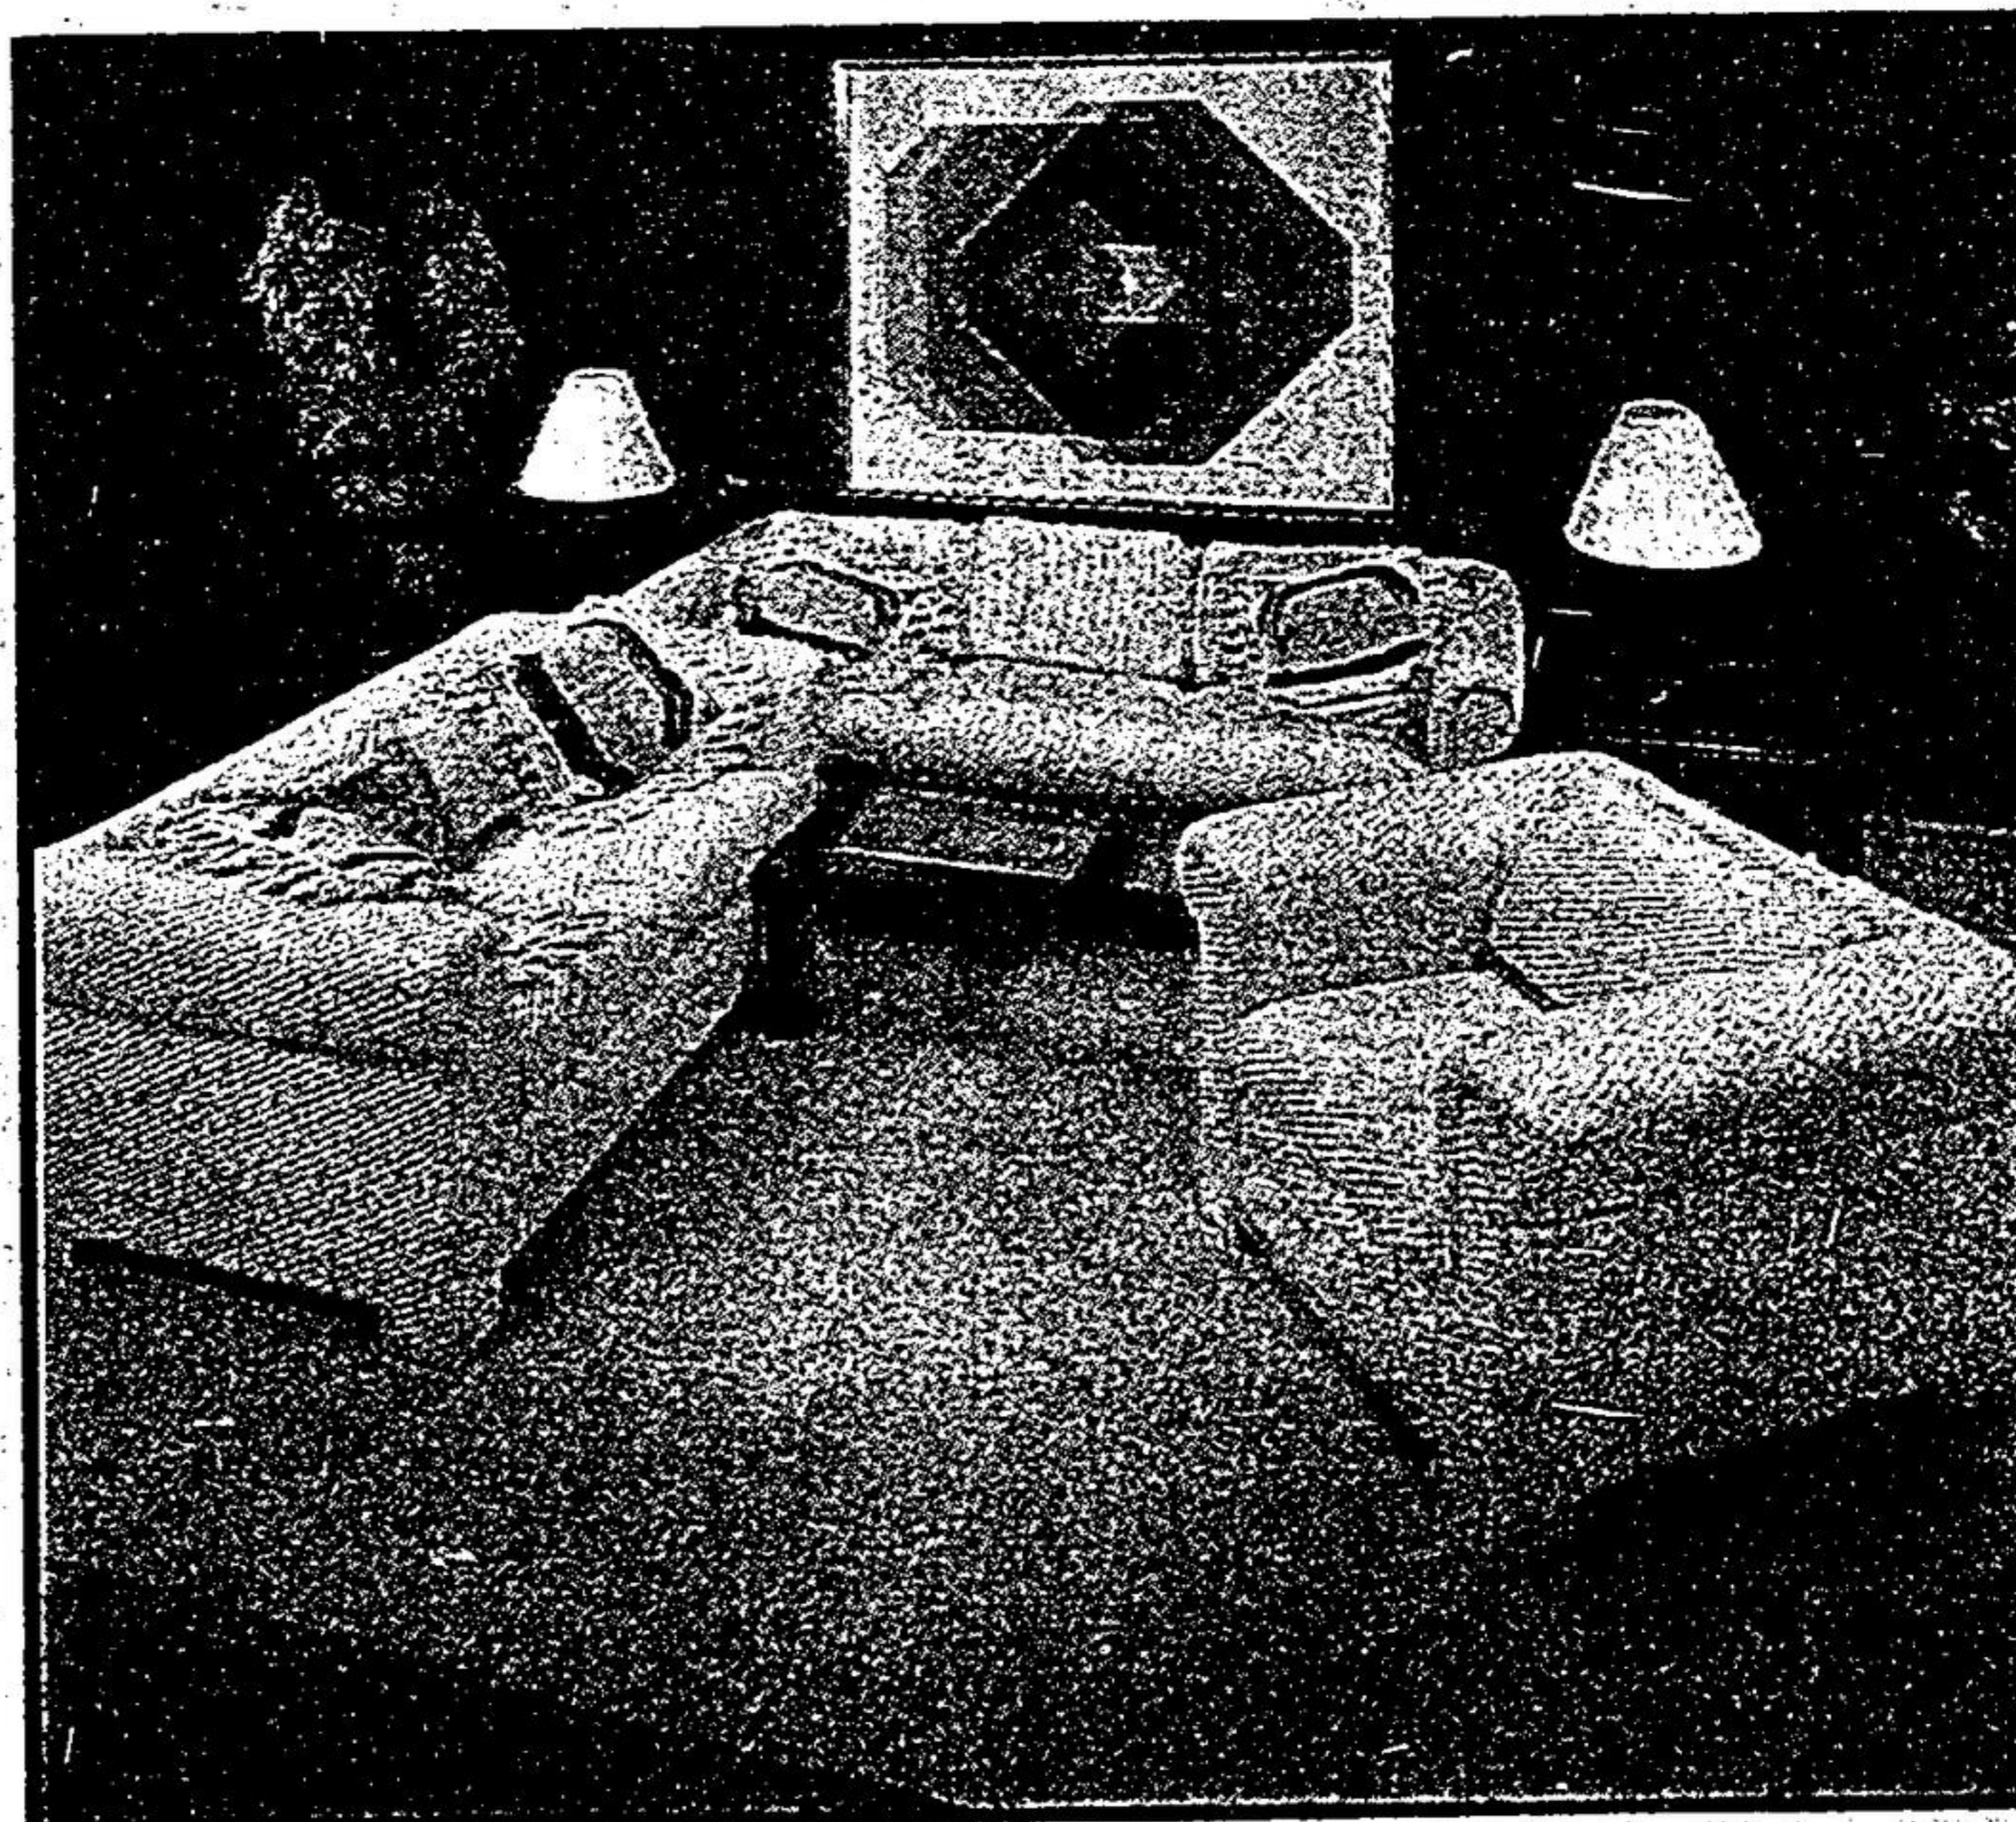

CASUAL-CONTEMPORARY GROUPING

Beige toned nylon, olefin blend cover with two macrame accent cushions on both loveseat and sofa. High Density foam cushions double wrapped with polyester Dacron.

PARSON'S LOOK GLASS TOP GROUP

Walnut finish, Brass-like trim.
Square lamp 27" x 27" x 20".
Cocktail 52" x 21" x 15".
End 21" x 27" x 20".

Sofa and chair $775³⁶ Love seat $397¹⁴

EA. $133⁵¹