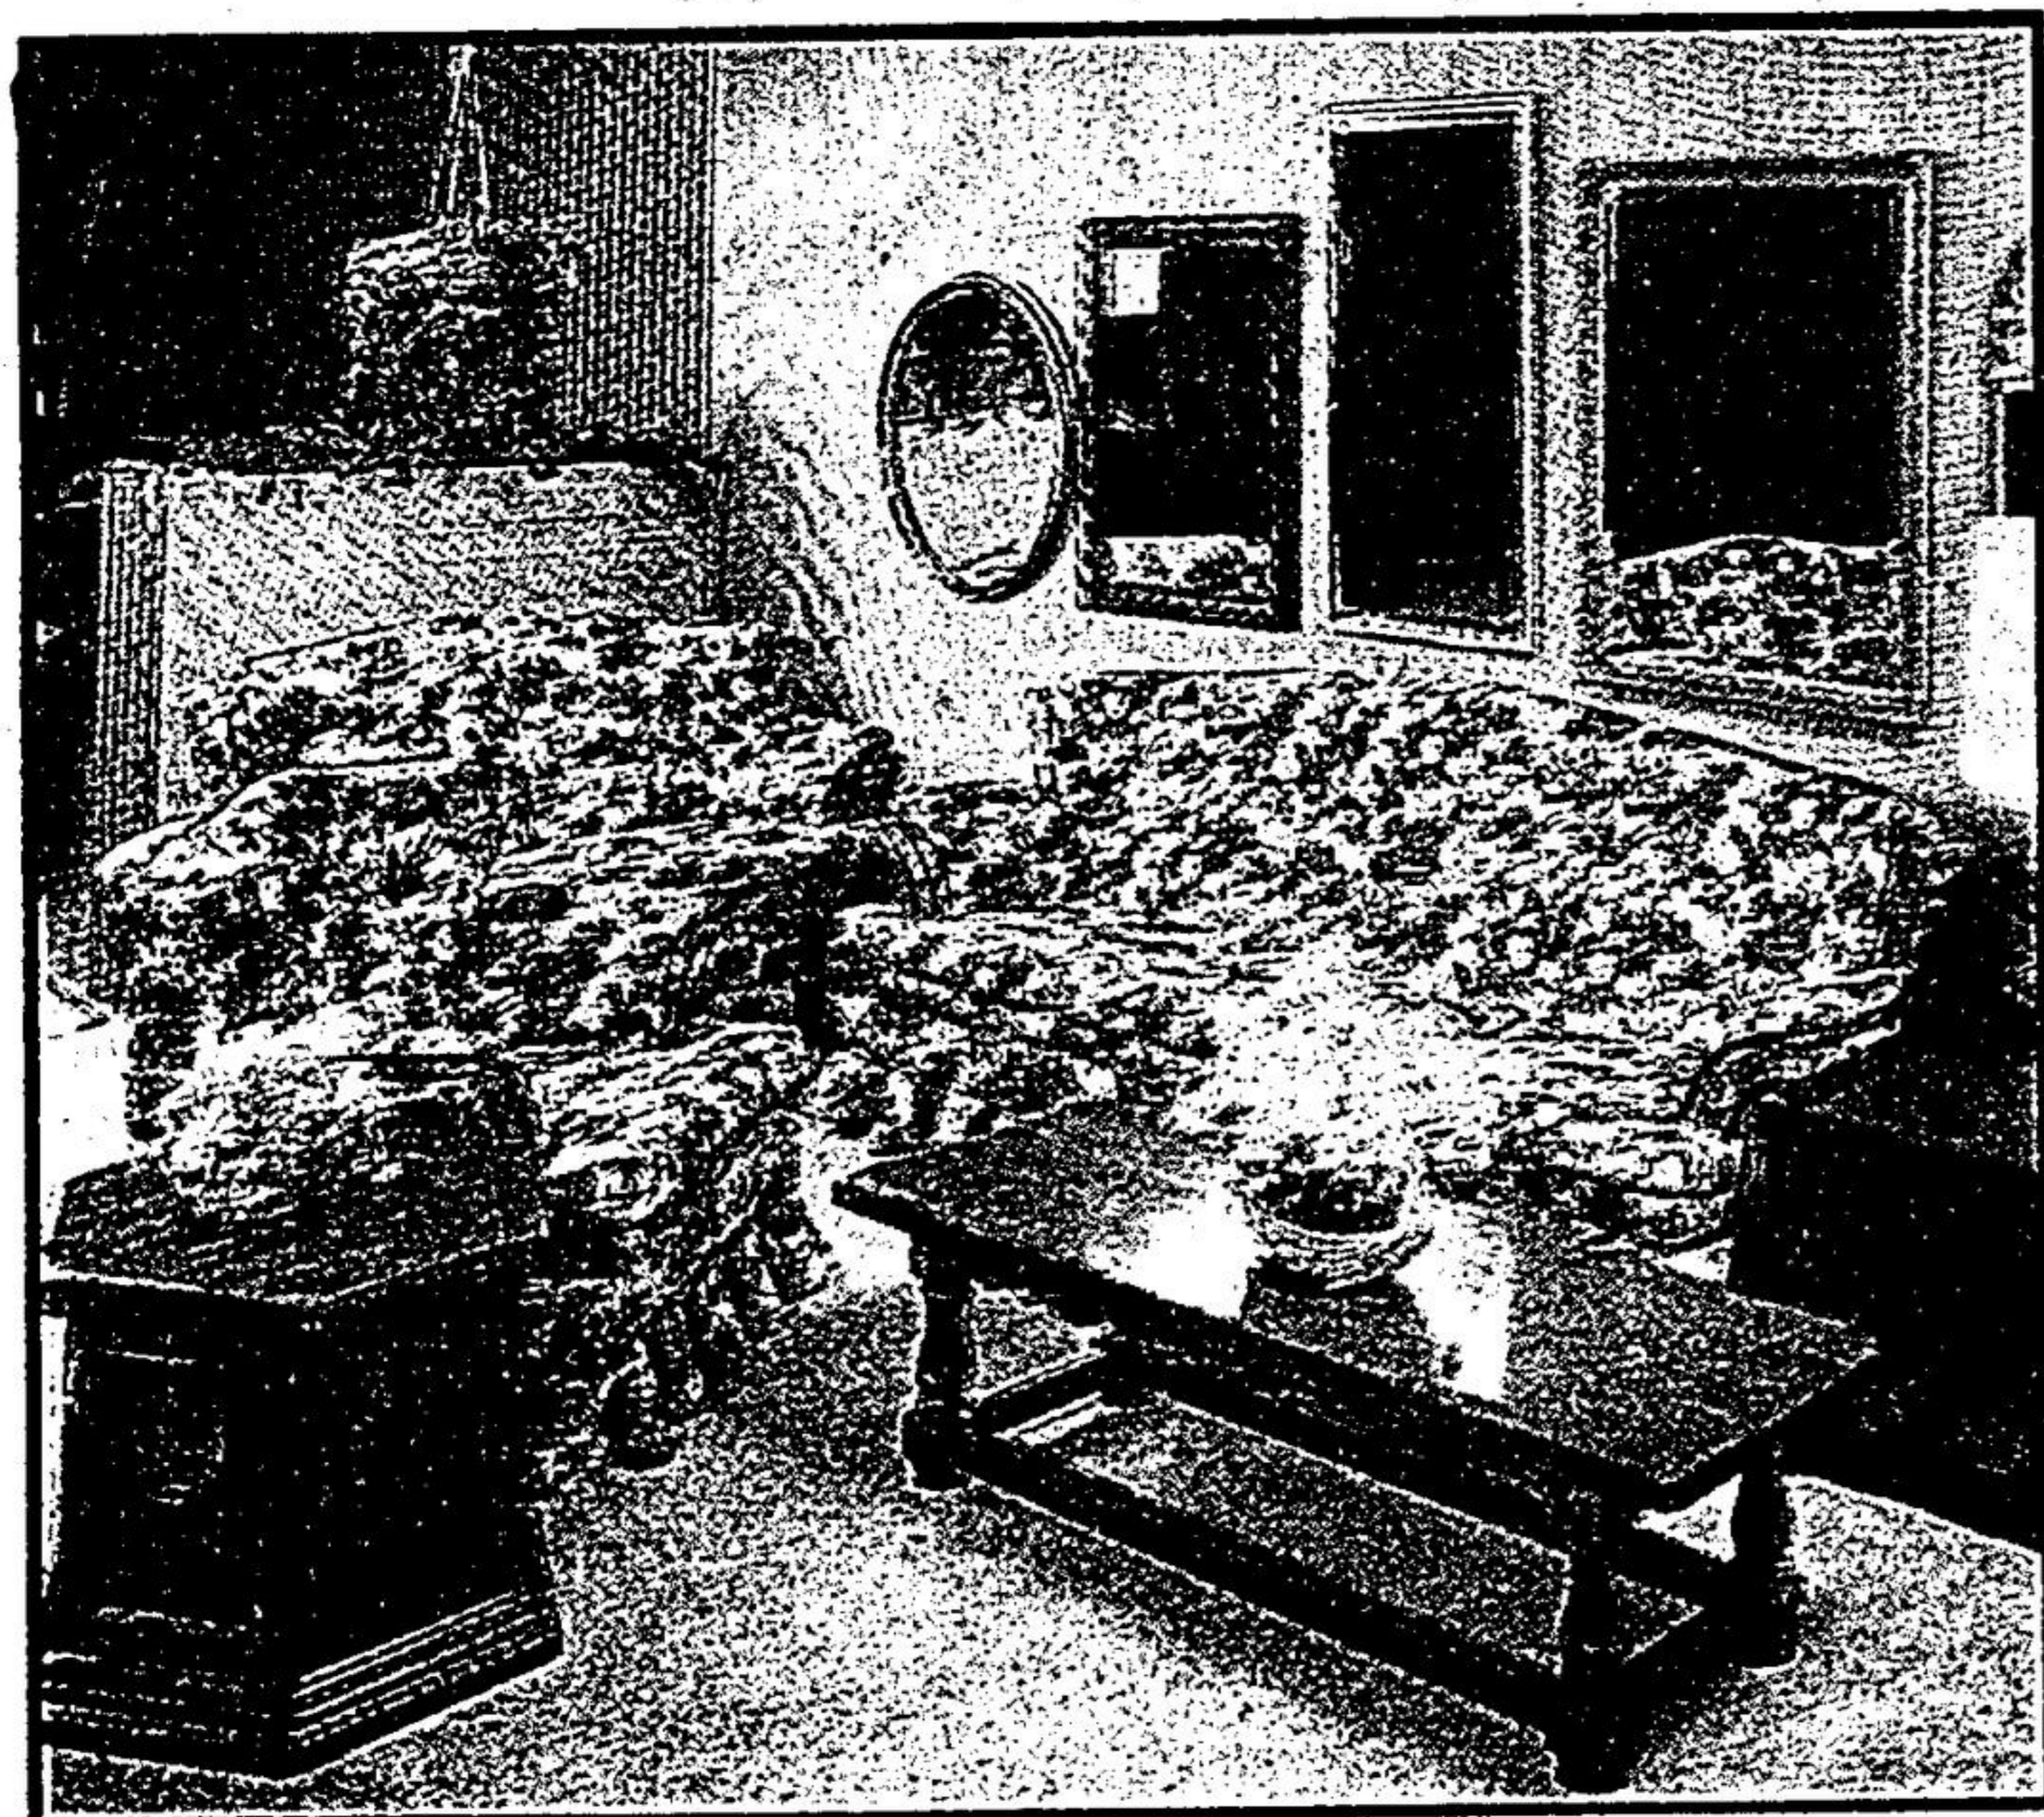

CASUAL COLONIAL GROUP IN LOVELY FLORAL NYLON.

Fill your room with these warm, rustic pieces. Rich pine finished hardwood trim. 5½ inch foam reversible seat cushions and foam filled backs for deep comfort.

- 80-inch sofa \$558⁴⁰
- 56-in loveseat \$486¹³
- Platform rocker \$354⁴⁷
- Armchair \$323⁷⁵
- Foot stool \$108⁹⁰

PINE FINISHED ACCENT TABLES

Hexagon commode. Square commode 24" x 19". Cocktail 54" x 20" x 16". \$105⁶⁰

SPECIALY PRICED COLONIAL SOFA AND CHAIR

Lovely floral-patterned nylon cover with contrasting welt trim and maple finished wood accents. Polyester-wrapped foam cushions and foam filled backs for deep comfort. Soft spring edges, sofa and chair both feature pleated skirts. Matching Loveseat Available.

Famous Binswanger imported mirrors, traditional, colonial and modern styles, one low price \$97.80 ea.

\$677⁰⁰

CASUAL-CONTEMPORARY GROUPING

Beige toned nylon, olefin blend cover with two macrame accent cushions on both loveseat and sofa. High Density foam cushions double wrapped with polyester Dacron.