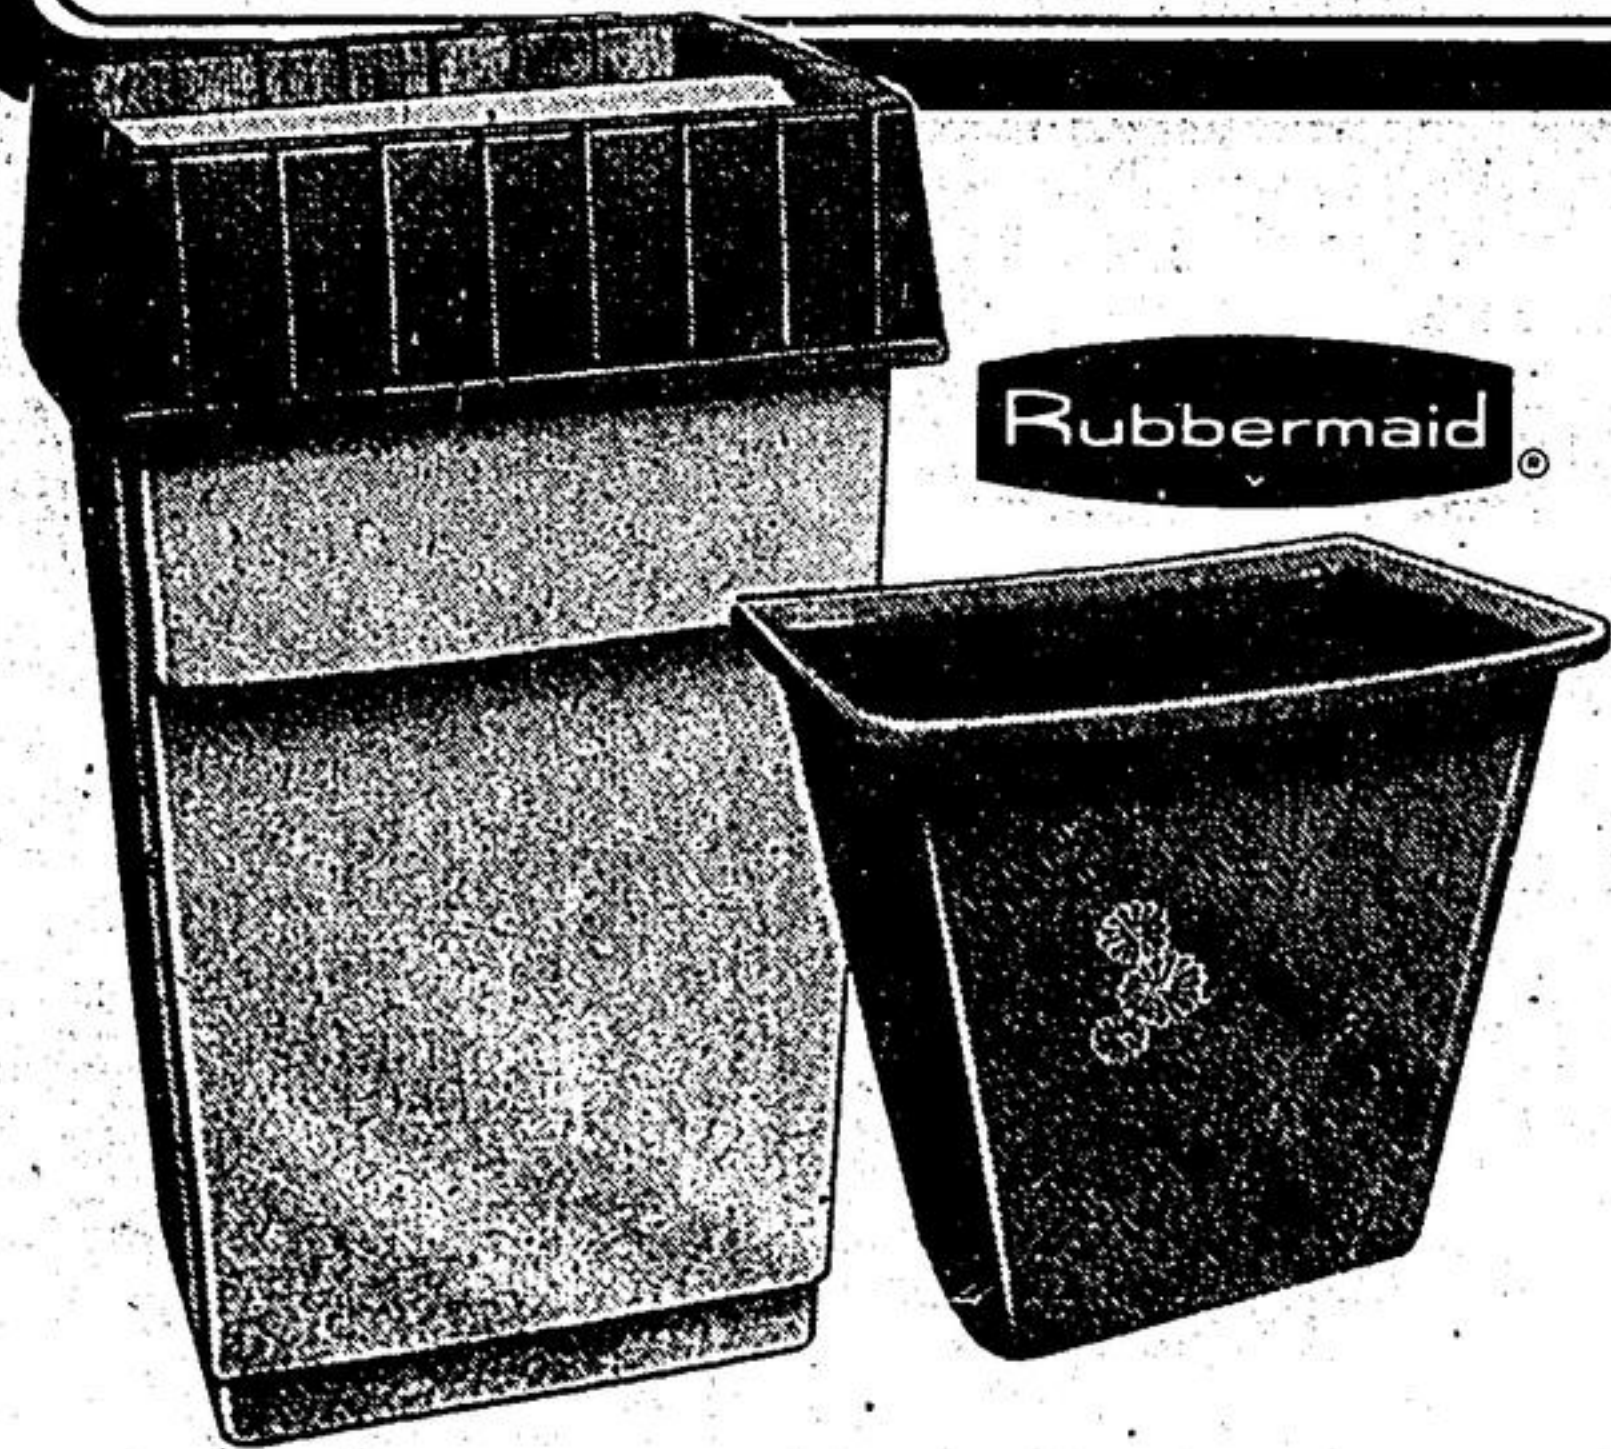

Save $4.00
Waste basket or laundry hamper

8.95
Reg $12.95

Swing-top basket in Almond, Gold or Chocolate colors. Abt 12 1/2 x 15 x 24". 42-3010X

Save $1.50
Waste basket in decorator colors

1.49
Reg $2.99

Blue, Almond or Chocolate colors. Keeps bath, bedroom or family room tidy. 42-8155X