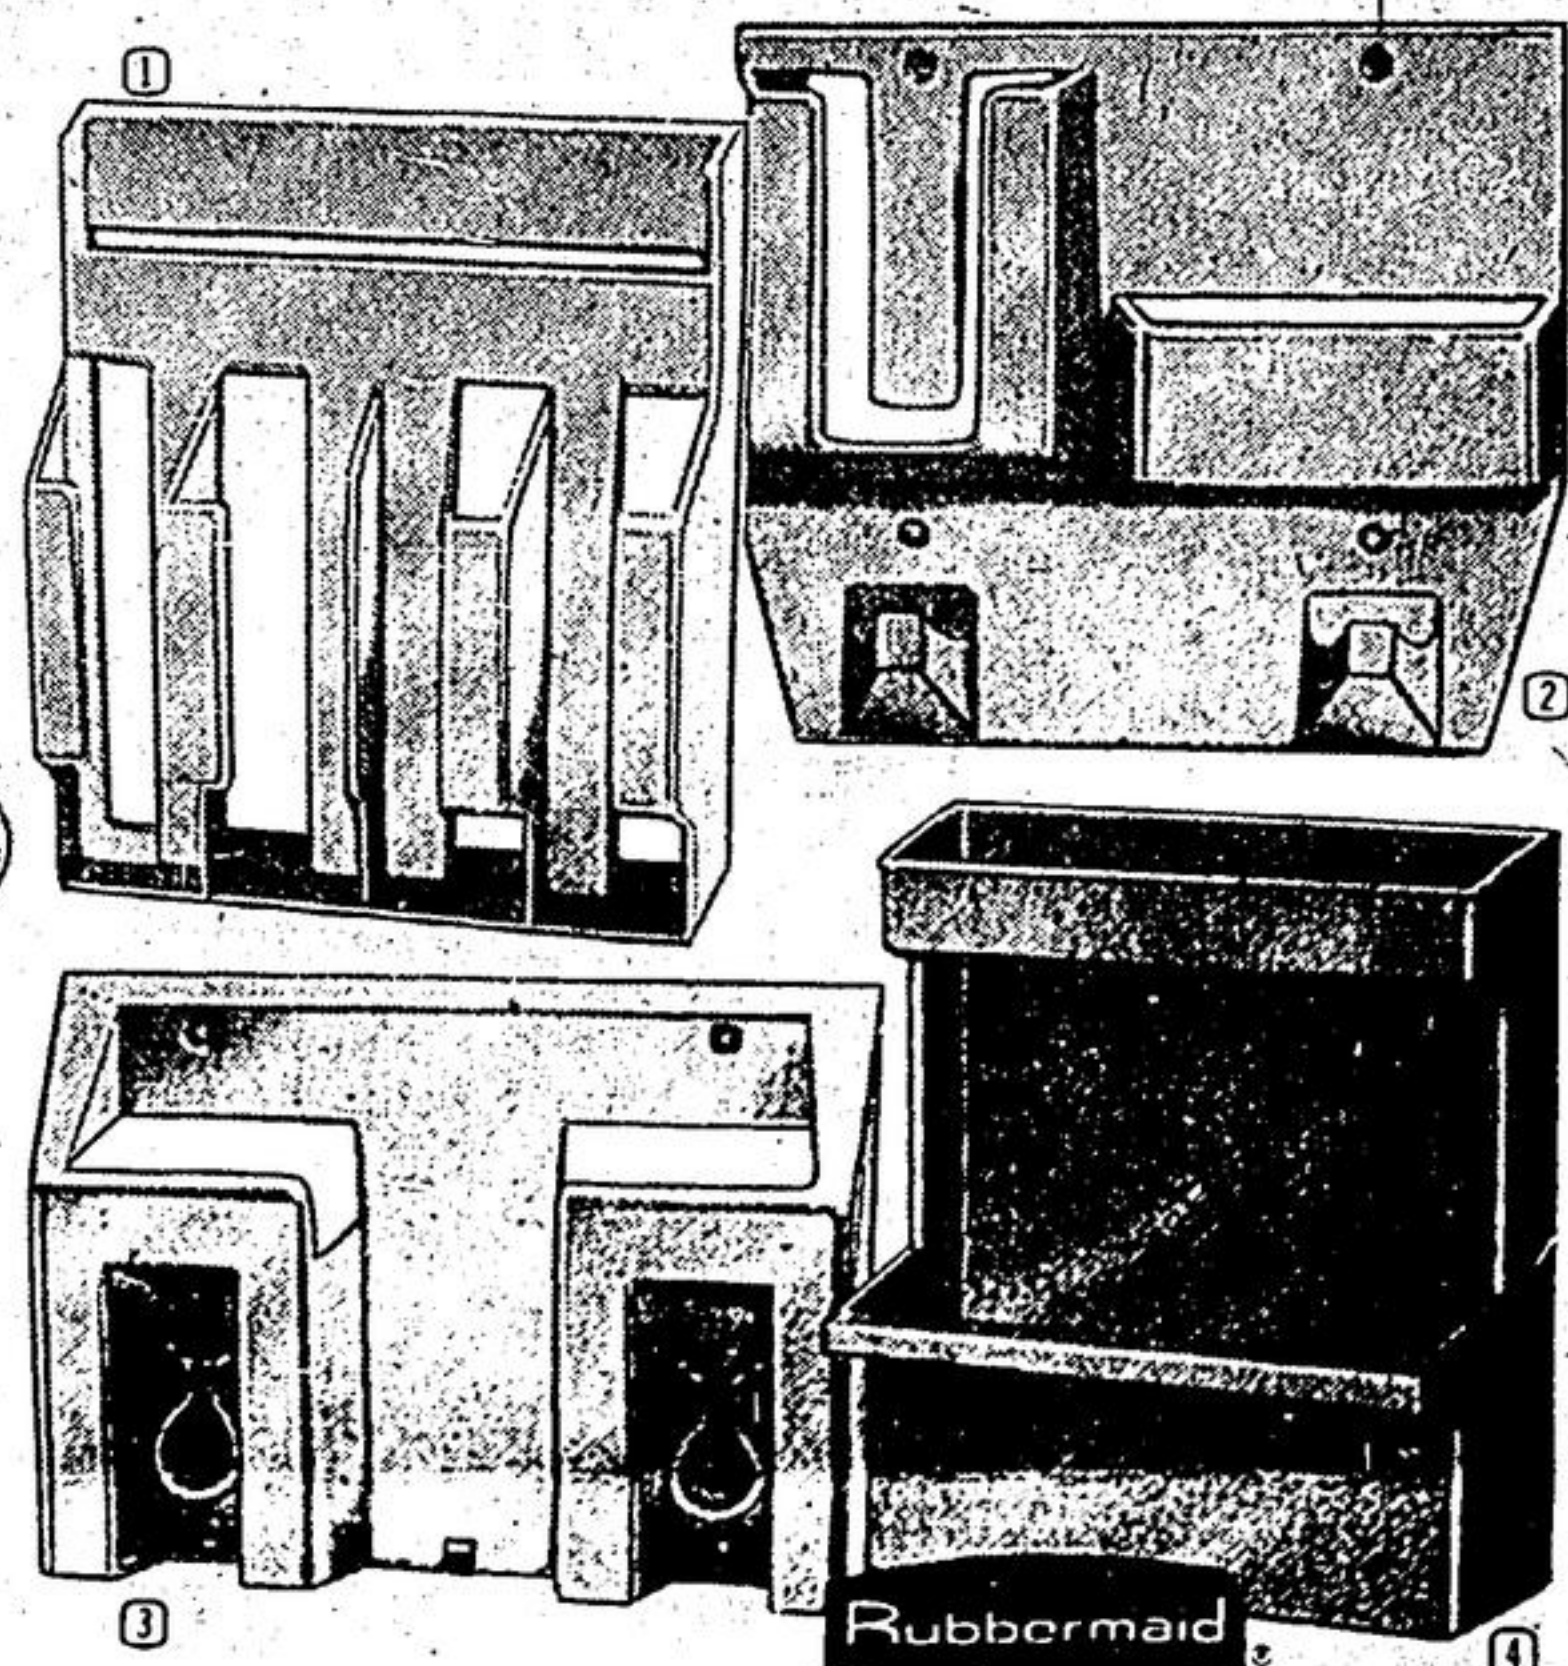

Save \$1.50
Waste basket in decorator colors

1.49
Reg \$2.99

Blue, Almond or Chocolate colors. Keeps bath, bedroom or family room tidy. 42-8155X

Save \$1.90
Large pitcher with practical twist lid

1.99
Reg \$3.89

Tight fit helps prevent spills. Built-in ice grate. Almond or Gold colors. 42-2121X

Save 46%
Handy sink basin for wash-up jobs

1.39
Reg \$2.59

Your choice of Chocolate, Gold or Almond colors. 12" diameter. Shop now. 42-1838X