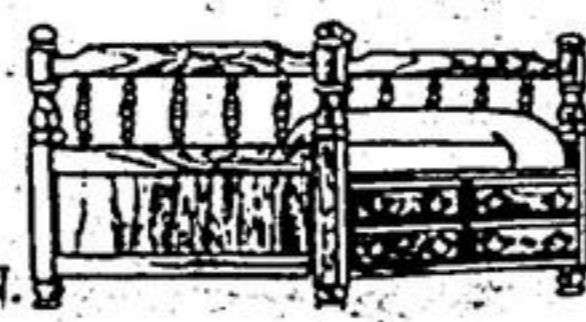

Marble top tables Brass finished base. 15" wide 21" high. **$28⁹⁶**