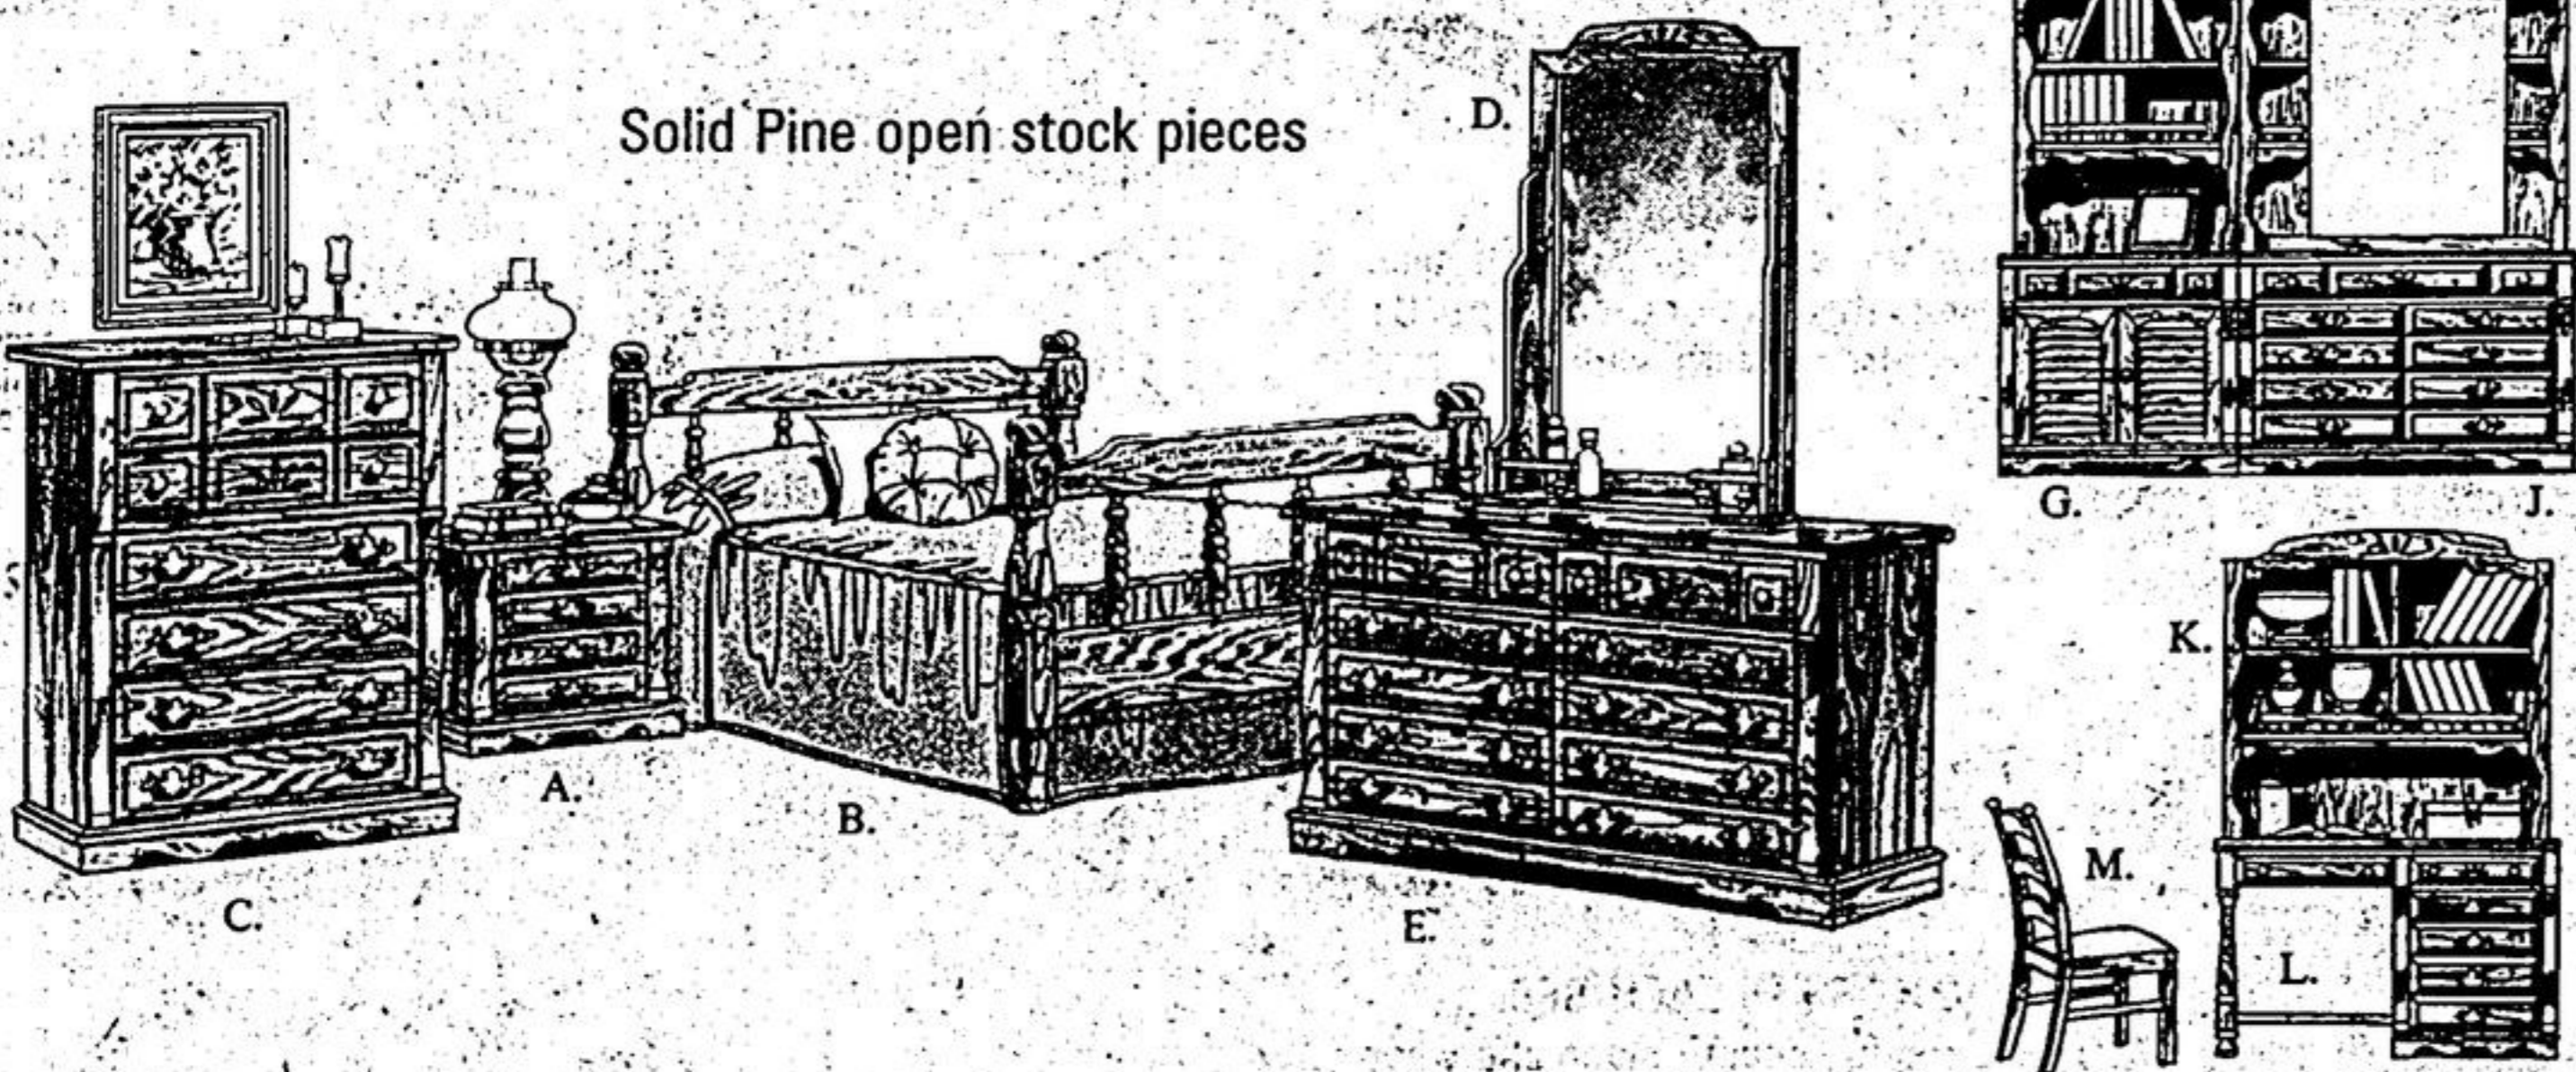

Solid Pine open stock pieces

- A-Night Stand 24" x 16" x 23" Two Drawers **$153⁰⁴**
- B-Spindle Bed 39" or 54/60" Spindle headboard 39" or 54/60" **$294³⁹**
- C-Chest 34" x 18" x 47" Four Drawers **$164⁴⁵**
- D-Mirror 40" x 34" **$271⁴³**
- E-Mirror 40" x 34" **$109⁷³**
- F-Double Dresser 53" x 18" x 31" Six Drawers **$334⁹⁵**
- G-Stackup Bookcase 30" x 10" x 47" H **$184⁶⁶**
- H-Utility Cabinet 30" x 18" x 31" One Drawer, Two Doors **$223⁷⁹**
- I-Hutch Mirror 44" x 10" x 47" Plate: 38" x 22" **$245³⁰**

- J-Single Dresser 44" x 18" x 31" Six Drawers **$274¹⁷**
- K-Stackup Bookcase 44" x 10" x 47" H **$216⁴²**
- L-Student Desk 44" x 18" x 31" Four Drawers **$259⁷⁴**
- M-Chair **$133⁵⁴**
- N-Storage Bed 39" Two Drawers, Wood Rails & Slats, Mattress extra **$505¹⁷**
- O-Corner Chest 31" x 31" x 31" Three Drawers **$216⁴²**
- P-Bachelor Chest 30" x 18" Three Drawers **$199¹⁰**

Solid pine and veneered colonial open stock pieces with plastic tops. Deep brown finish.

Marble top tables Brass finished base. 15" wide 21" high. **$28⁹⁶**

PINE OR MAPLE FINISHED TEA CARTS **$157⁰⁰**

BEDROOM CHESTS Walnut finish. Four drawers. Brass finished handles. **$58⁸⁸**