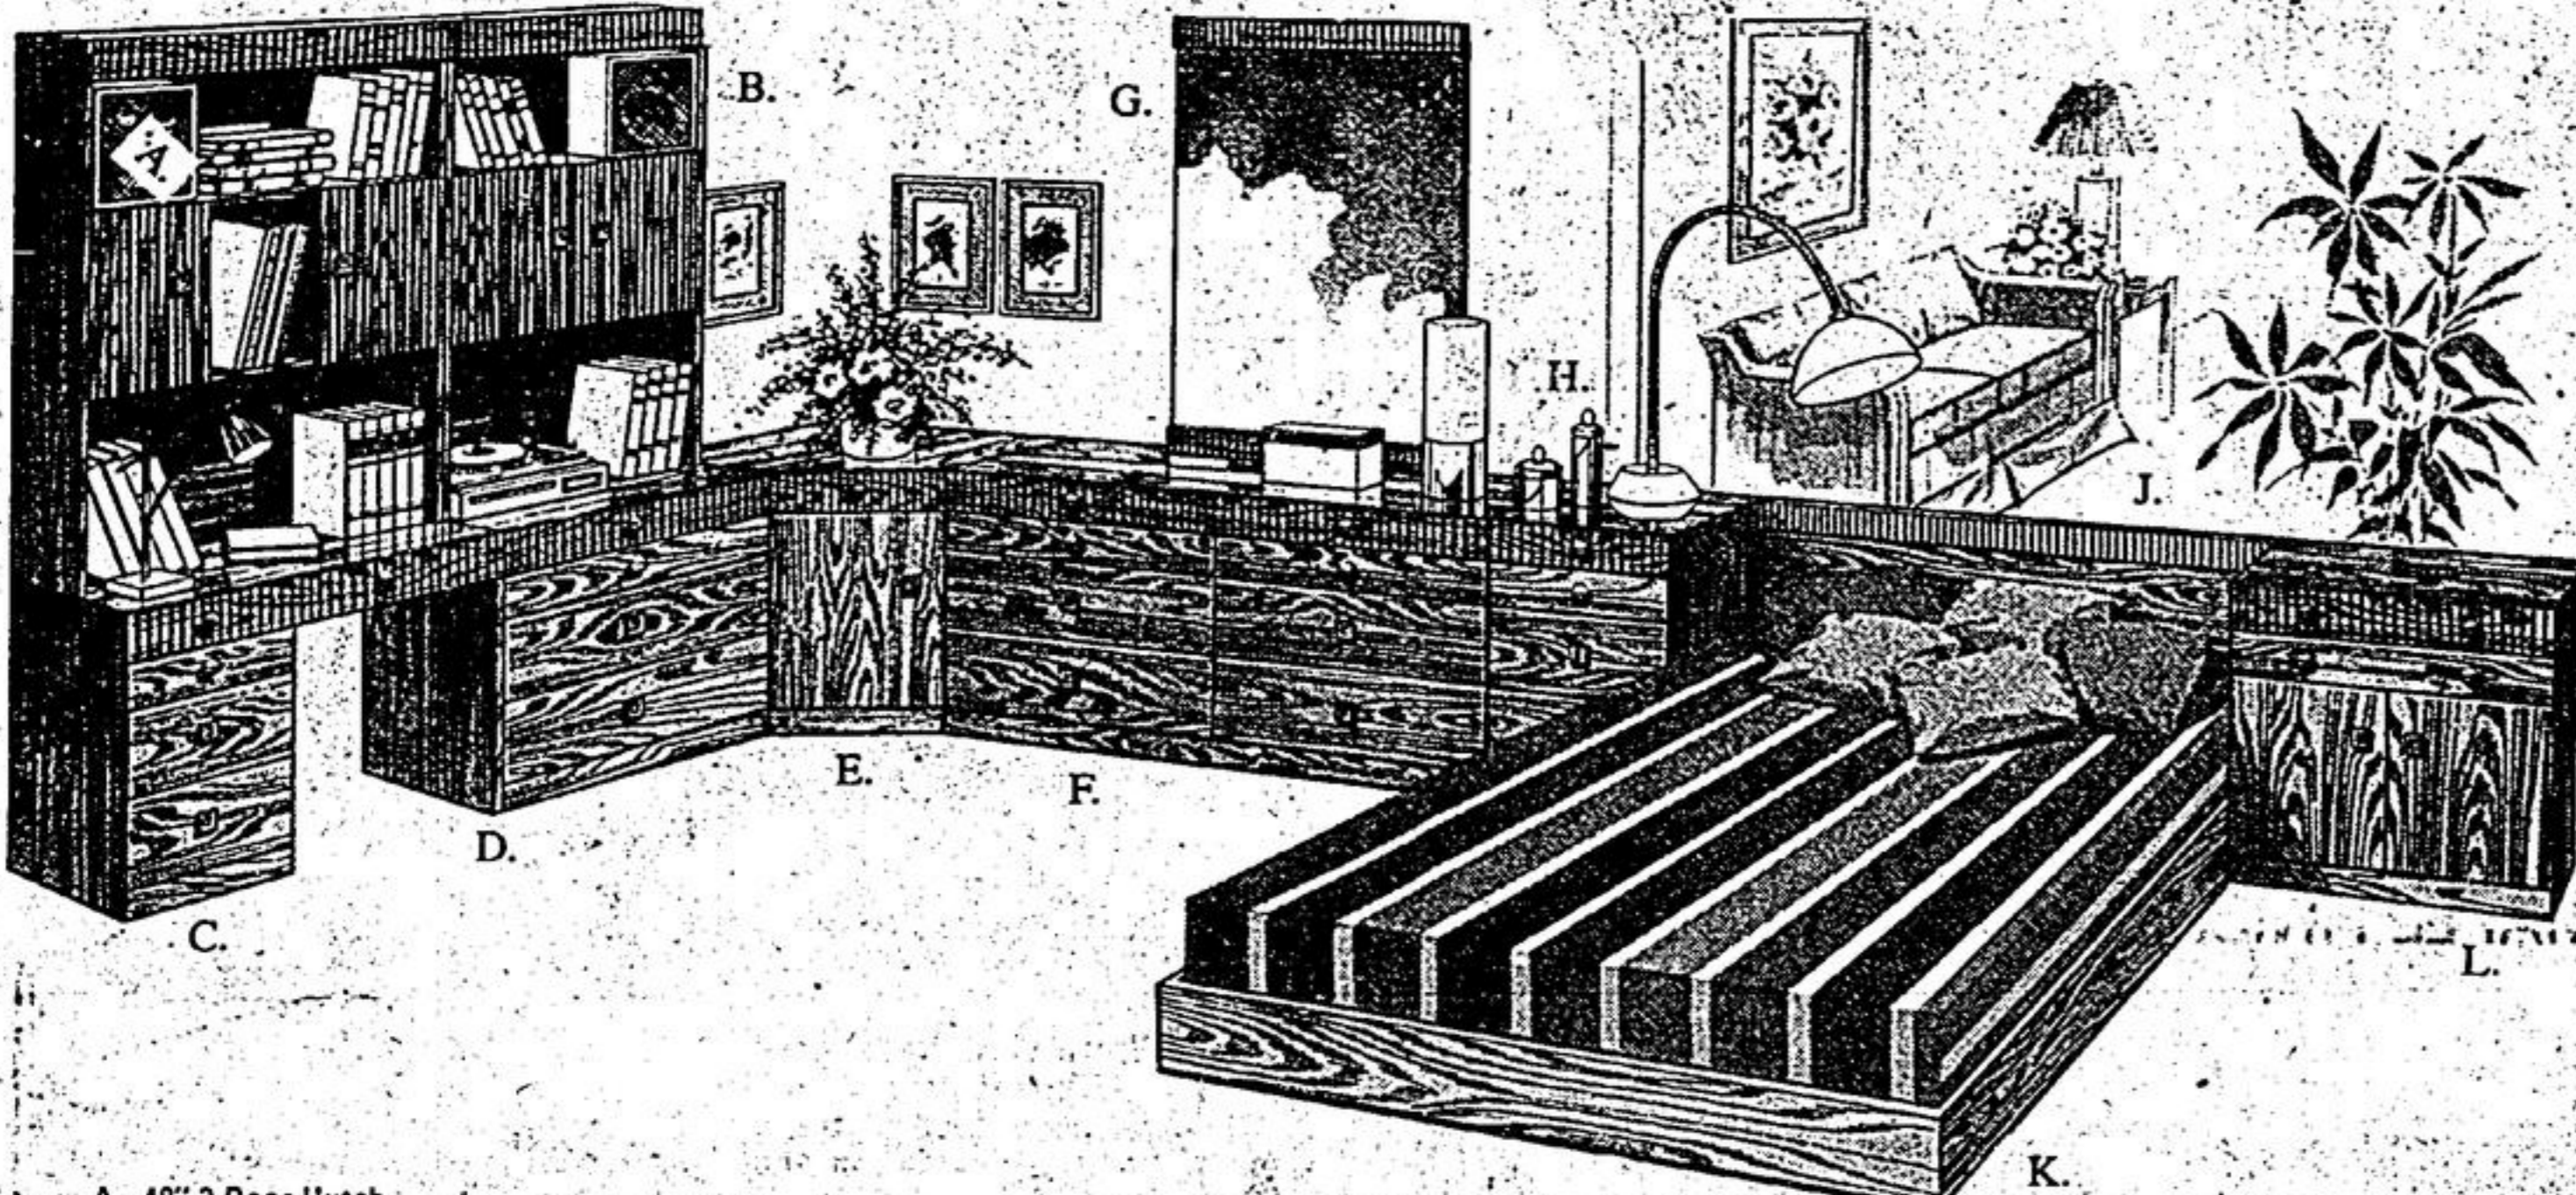

- A-48" 2 Door Hutch 48" x 11" x 41" **$139³⁴**
- B-30" 2 Door Hutch 31" x 11" x 41" **$110⁵²**
- C-Desk 48" x 20" x 30" **$172⁹⁷**
- D-3 Drawer Chest 31" x 20" x 30" **$163³⁷**

- E-Corner Unit 29" x 29" x 30" **$144¹⁴**
- F-Double Dresser 48" x 20" x 30" **$216⁶⁶**
- G-Single Mirror 32" x 42" **$88⁴¹**

- H-Night Table 23" x 18" x 23" **$82¹⁷**
- J-39" Headboard **$52⁸⁵**
- K-Single Bed Frame **$86⁴⁹**
- L-2 Door Chest 31" x 20" x 30" **$144¹⁴**