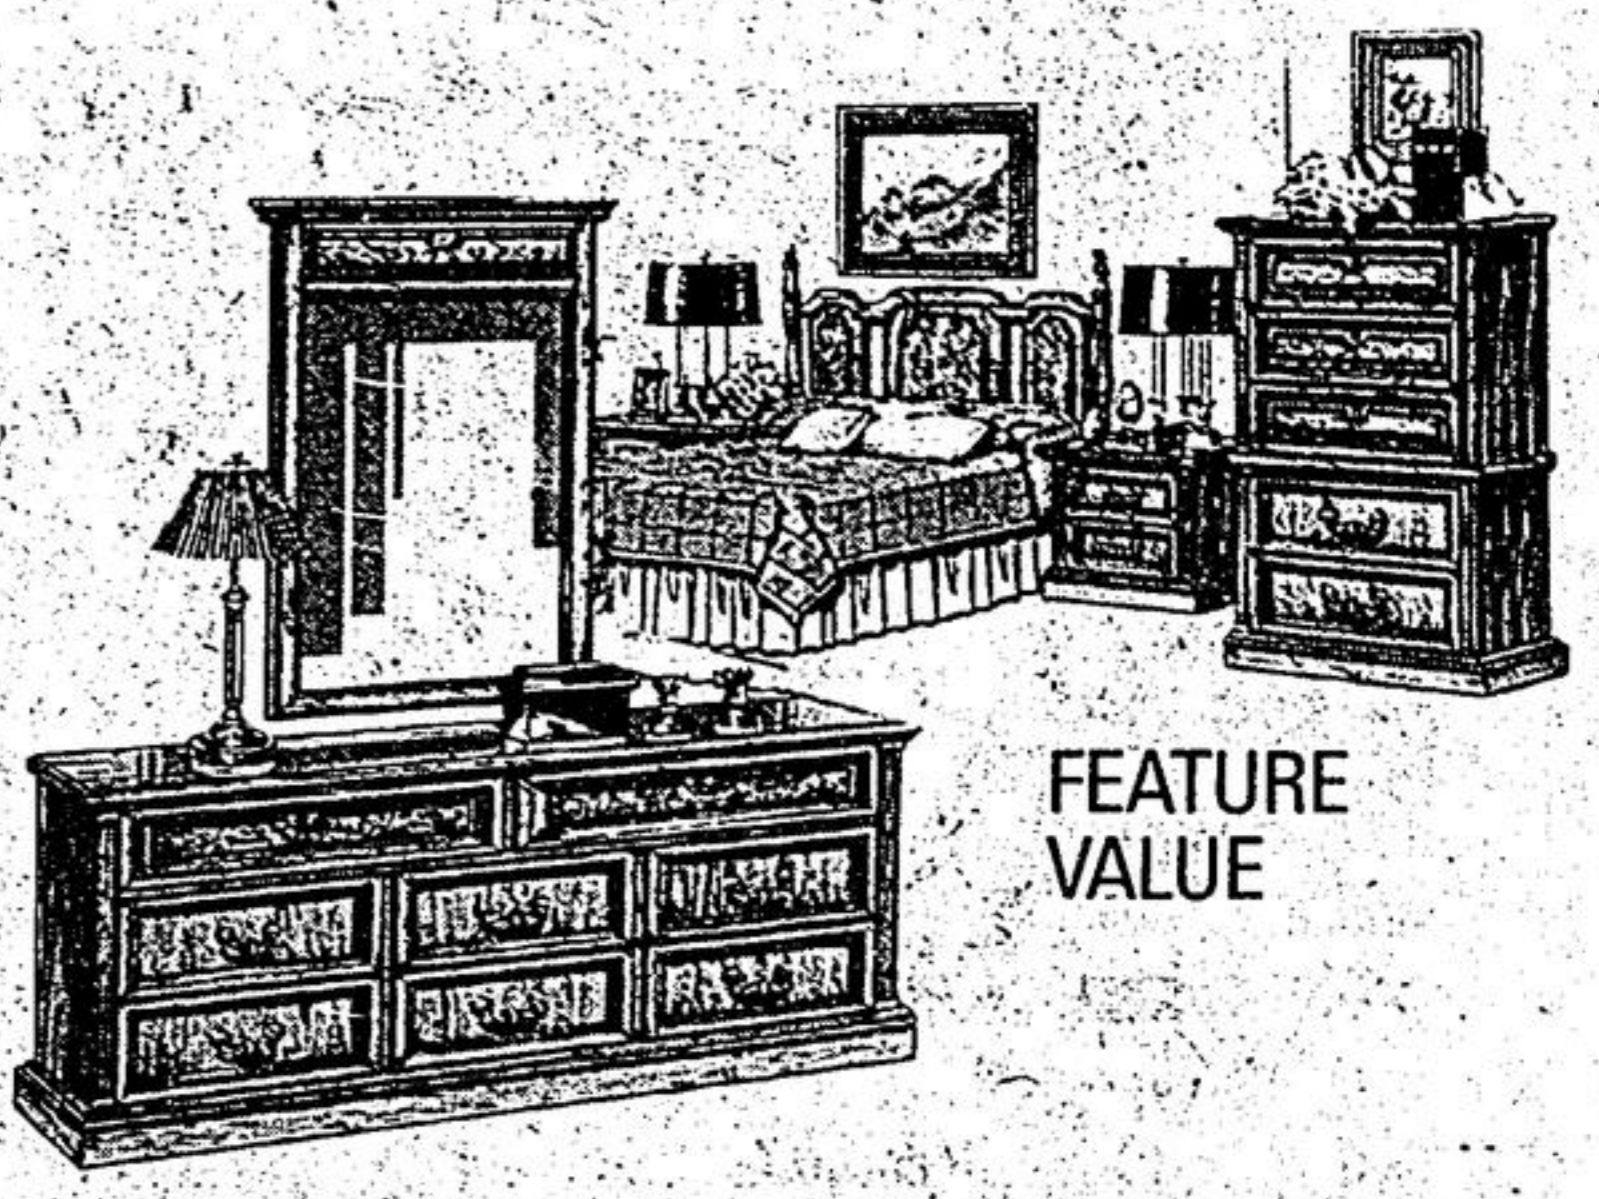

Solid pine and veneered colonial open stock pieces with plastic tops. Deep brown finish.

Marble top tables Brass finished base. 15" wide 21" high. **\$28⁹⁶**

PINE OR MAPLE FINISHED TEA CARTS **\$157⁰⁰**

BEDROOM CHESTS Walnut finish. Four drawers. Brass finished handles. **\$58⁸⁸**

THE VAUGHAN FURNITURE COMPANY

Ever-popular traditional styling in rich pecan veneers with burl overlays. All wood suite with triple dresser 66" x 18" x 30" eight drawers. Vertical mirror 5 x 46" x 31". 5-drawer chest 36" x 18" x 55". Chairback headboard.

Night tables each **\$163²¹** **\$895²⁶**

DRAMATIC DESIGN

Superb traditional styling by Empire in grained oak veneers and solids with delicate floral carvings. Massive triple dresser 70" x 19" x 32". Twin framed mirrors each 23" x 50". Door chest 38" x 19" x 58". Headboard.