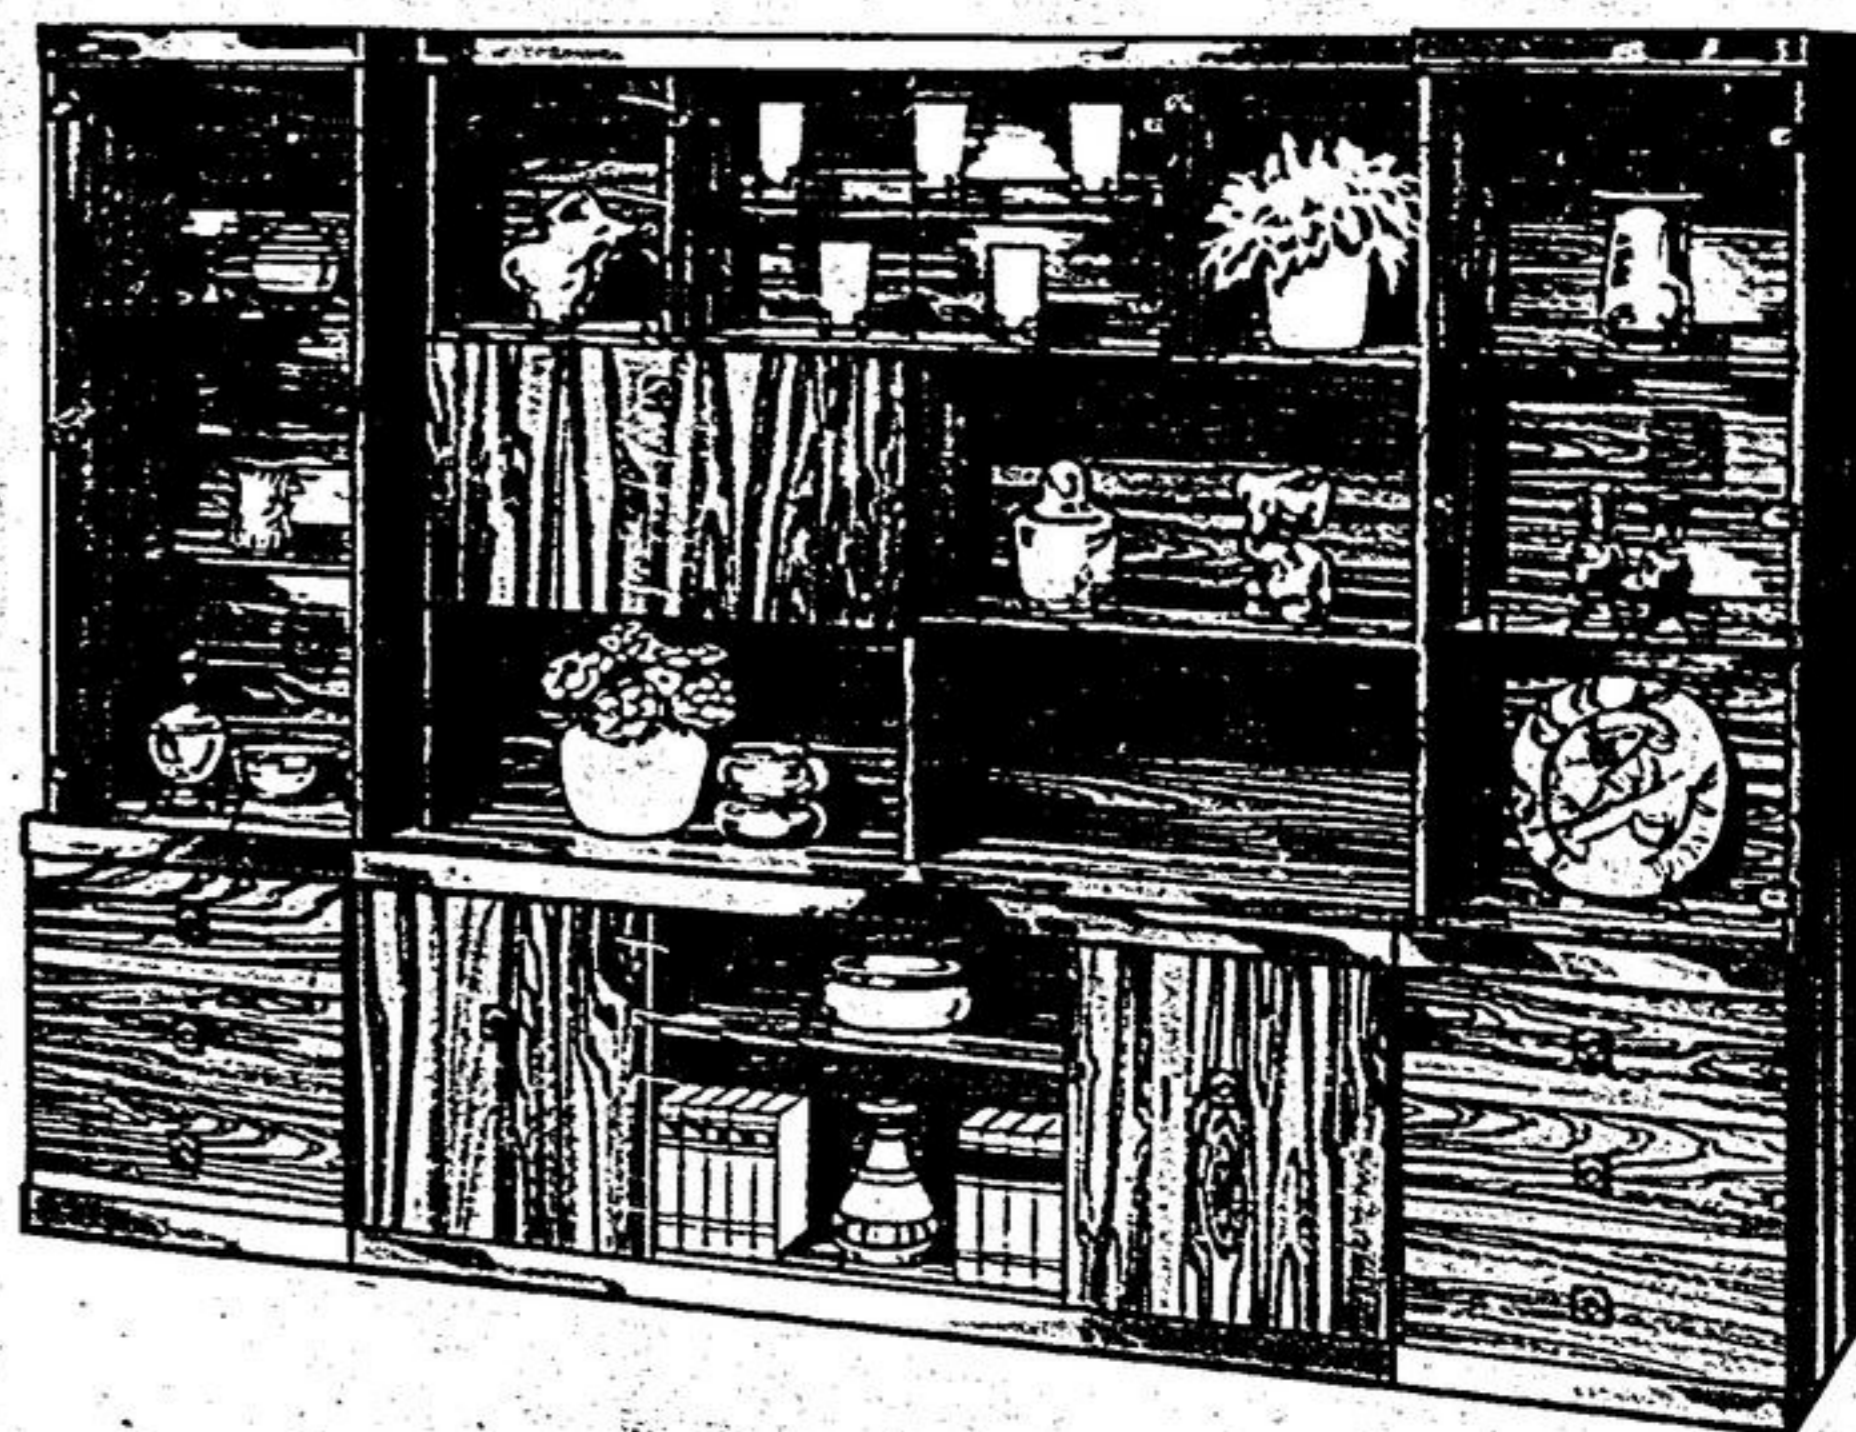

TEAK FINISHED WALL UNITS

Top with glass doors, drop lid bar and shelves. Sliding doors in base. Overall dimensions 64" x 20" x 67" high. Feature value. **$370²⁴**

This sleek contemporary wall furniture adds to your room lighting and shows off your favourite ornaments. Richly grained pecan finish with brushed brass finished trim. Consists of left and right china cabinets with lights each 20" x 19" x 48" high. Overall 100" wide x 19" x 72" high. **$997⁰⁰ COMPLETE**