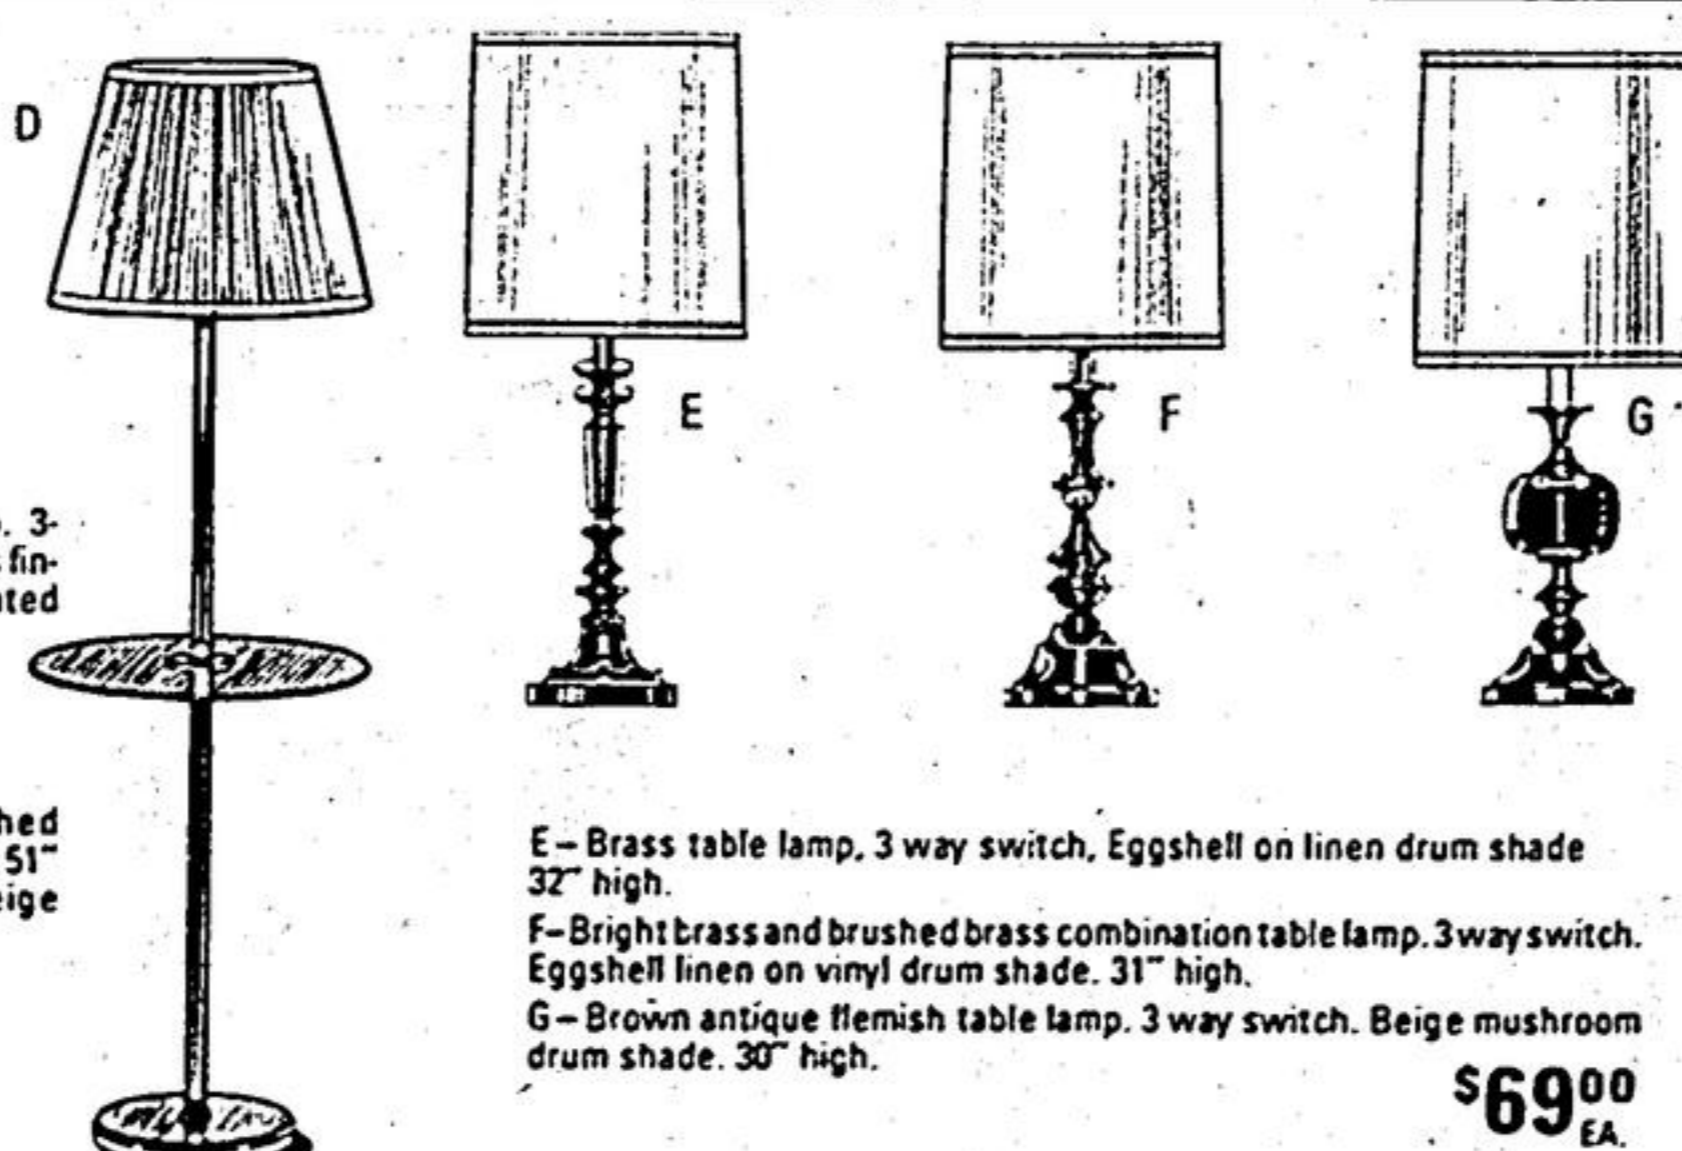

YOUR CHOICE

A-Antique brass finished floor lamp. With candlestick. 3-way socket. 50" high. Beige pleated shade. **$88⁷² EA.**

B-Bridge floor lamp, antique brass finish. 60" high. 3-way switch. Beige pleated shade.

YOUR CHOICE

C-Candelabra floor lamp. 3-way switch. Antique brass finish 56" high. Beige pleated shade. **$98⁷² EA.**

D-Polished brass finished floor lamp. Clear glass tray 51" high. 3-way switch. Beige pleated shade.