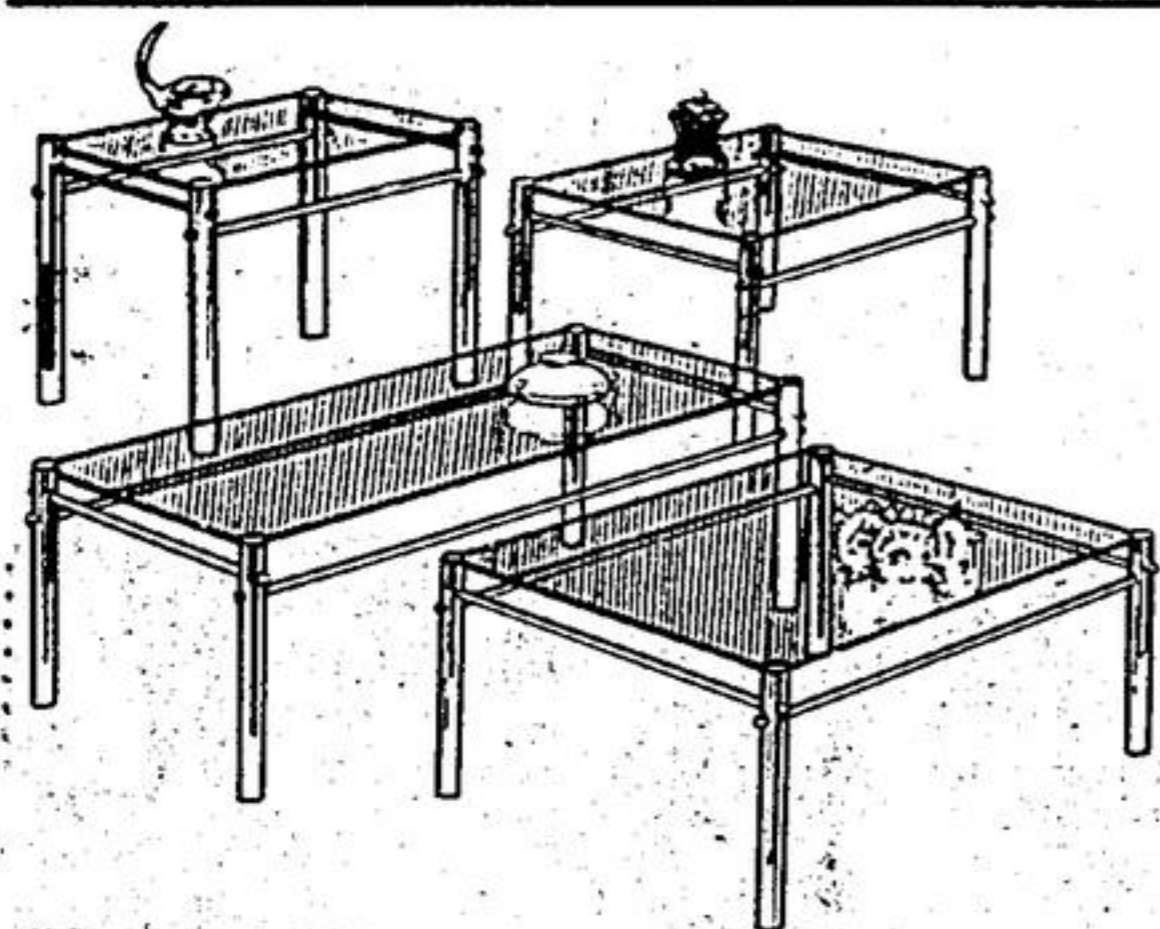

GLASS TOP TUBULAR CHROME TABLES

Bunching 20" x 20" x 15". **$68⁵¹**

End 20" x 20" x 26". **$75⁷³**

Square cocktail 30" x 30" x 15". **$99²⁹**

Cocktail 48" x 20" x 15". **$79³⁴**