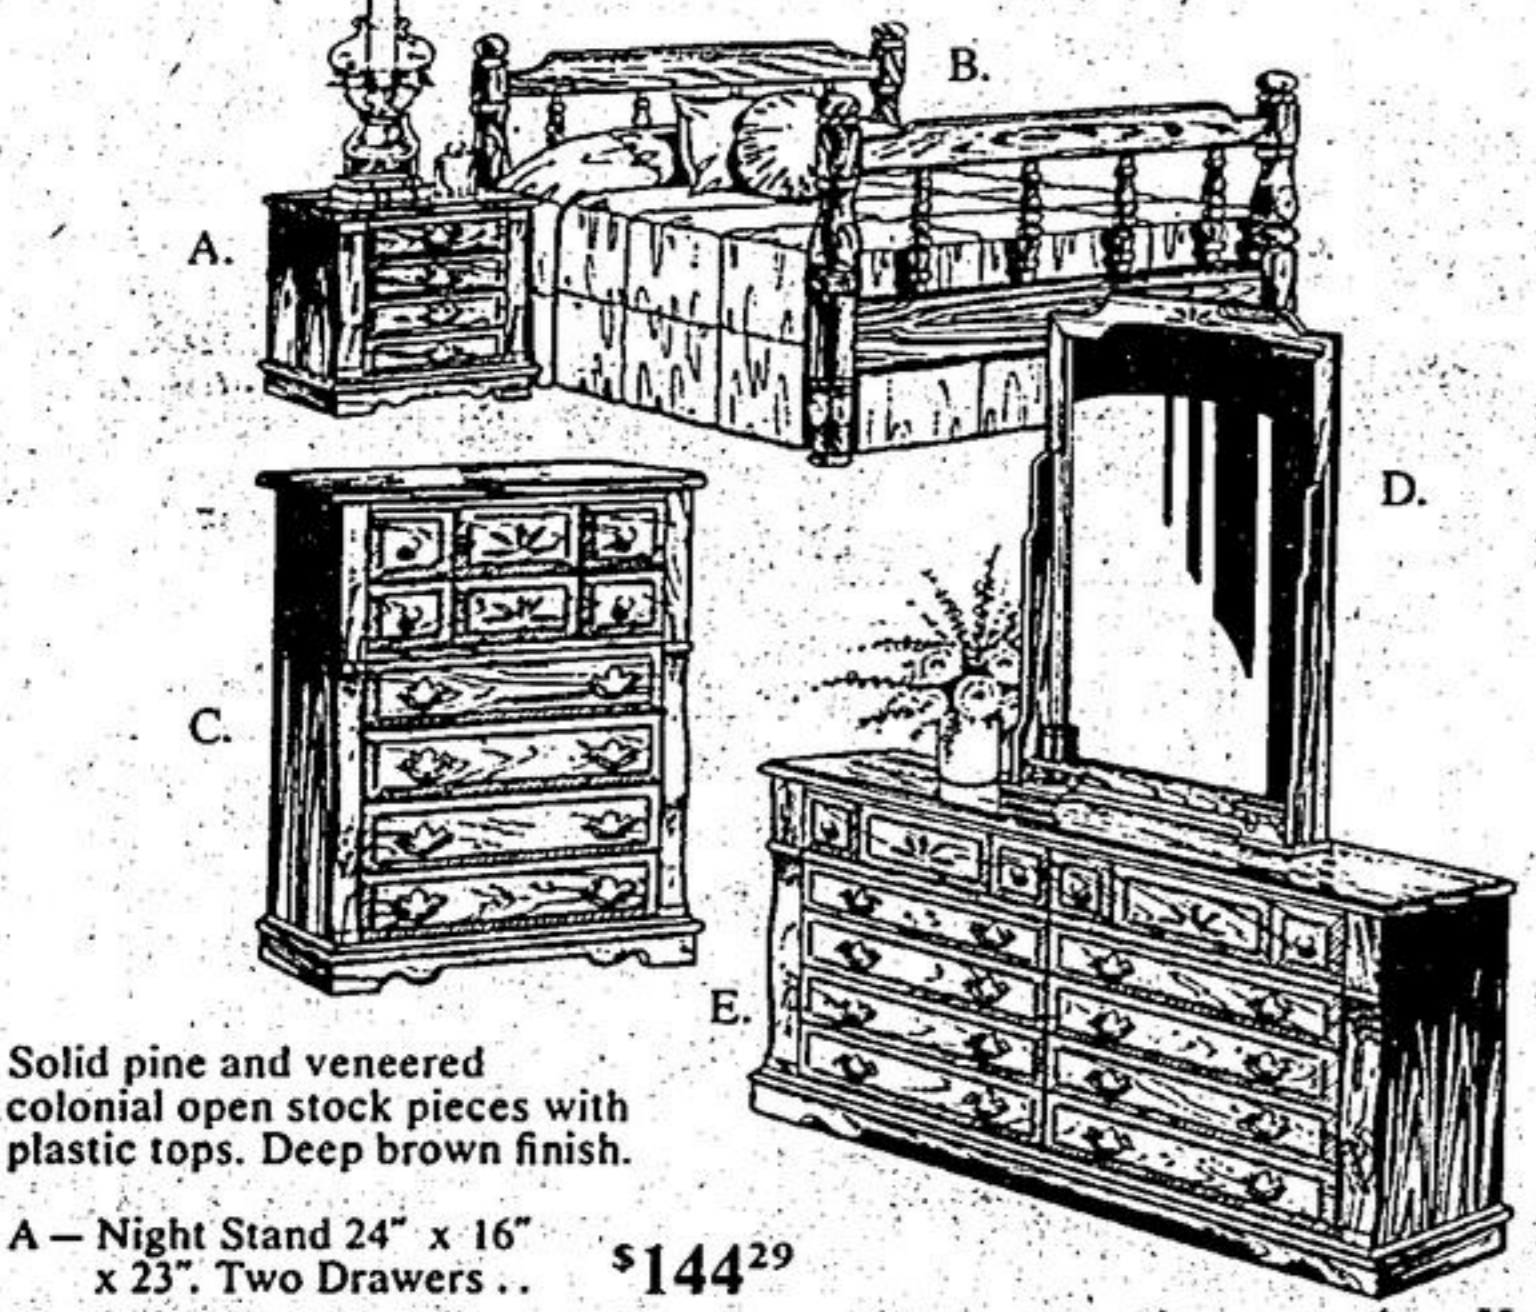

\$259⁷⁵

\$1955⁹⁹

WILLIAMS
FURNITURE - SUMTER, SOUTH CAROLINA

COORDINATED OPEN STOCK PIECES

Smart, modern lines in rich pecan engraved finish with tambour effect. Mar, stain and moisture resistant finish.

- A - 48" 2 Door Hutch 48" x 11" x 41" \$139³⁴
- B - 30" 2 Door Hutch 31" x 11" x 41" \$110⁵²
- C - Desk 48" x 20" x 30" \$172⁹⁷
- D - 3 Drawer Chest 31" x 20" x 30" \$163³⁷
- E - Corner Unit 29" x 29" x 30" \$144¹⁴
- F - Double Dresser 48" x 20" x 30" \$216⁶⁶
- G - Single Mirror 32" x 42" \$88⁴¹
- H - Night Table 23" x 18" x 23" \$82¹⁷
- J - 39" Headboard \$52⁸⁵
- K - Single Bed Frame \$86⁴⁹
- L - 2 Door Chest 31" x 20" x 30" \$144¹⁴

GOLDCREST
GOLDCREST FURNITURE LTD. / LES MEUBLES GOLDCREST LTÉE

Solid pine and veneered colonial open stock pieces with plastic tops. Deep brown finish.

- A - Night Stand 24" x 16" x 23". Two Drawers .. \$144²⁹
- B - Spindle Bed 39" or 54/60" \$277⁵⁶
- B - Spindle headboard 39" or 54/60" \$155⁰⁵
- C - Chest 34" x 18" x 47" Four Drawers \$255⁹²
- D - Mirror 40" x 34" \$103⁴⁶
- E - Double Dresser 53" x 18" x 31". Six Drawers \$315⁸¹
- F - Stackup Bookcase 30" x 10" x 47" H \$174¹¹
- G - Utility Cabinet 30" x 18" x 31". One Drawer, Two Doors \$211⁰⁰
- H - Hutch Mirror 44" x 10" x 47". Plate: 38" x 22" \$231²⁸
- J - Single Dresser 44" x 18" x 31". Six Drawers \$258⁵¹
- K - Stackup Bookcase 44" x 10" x 47" H \$204⁰⁶
- L - Student Desk 44" x 18" x 31". Four Drawers \$244⁸⁹
- M - Chair \$125⁹¹
- N - Storage Bed 39". Two Drawers, Wood Rails & Slats. Mattress extra \$476³¹
- O - Corner Chest 31" x 31" x 31". Three Drawers \$204⁰⁶
- P - Bachelor Chest 30" x 18". Three Drawers .. \$187⁷²

Impact Furniture

Heartwarming colonial design in rich pine with delicate floral details. Suite includes triple dresser 66" x 18" x 31 1/4". Hutch mirror with shelves 53" x 10 1/2" x 44 1/2". 2-door chest 36" x 18" x 54". Panel headboard. Night tables each \$136³²