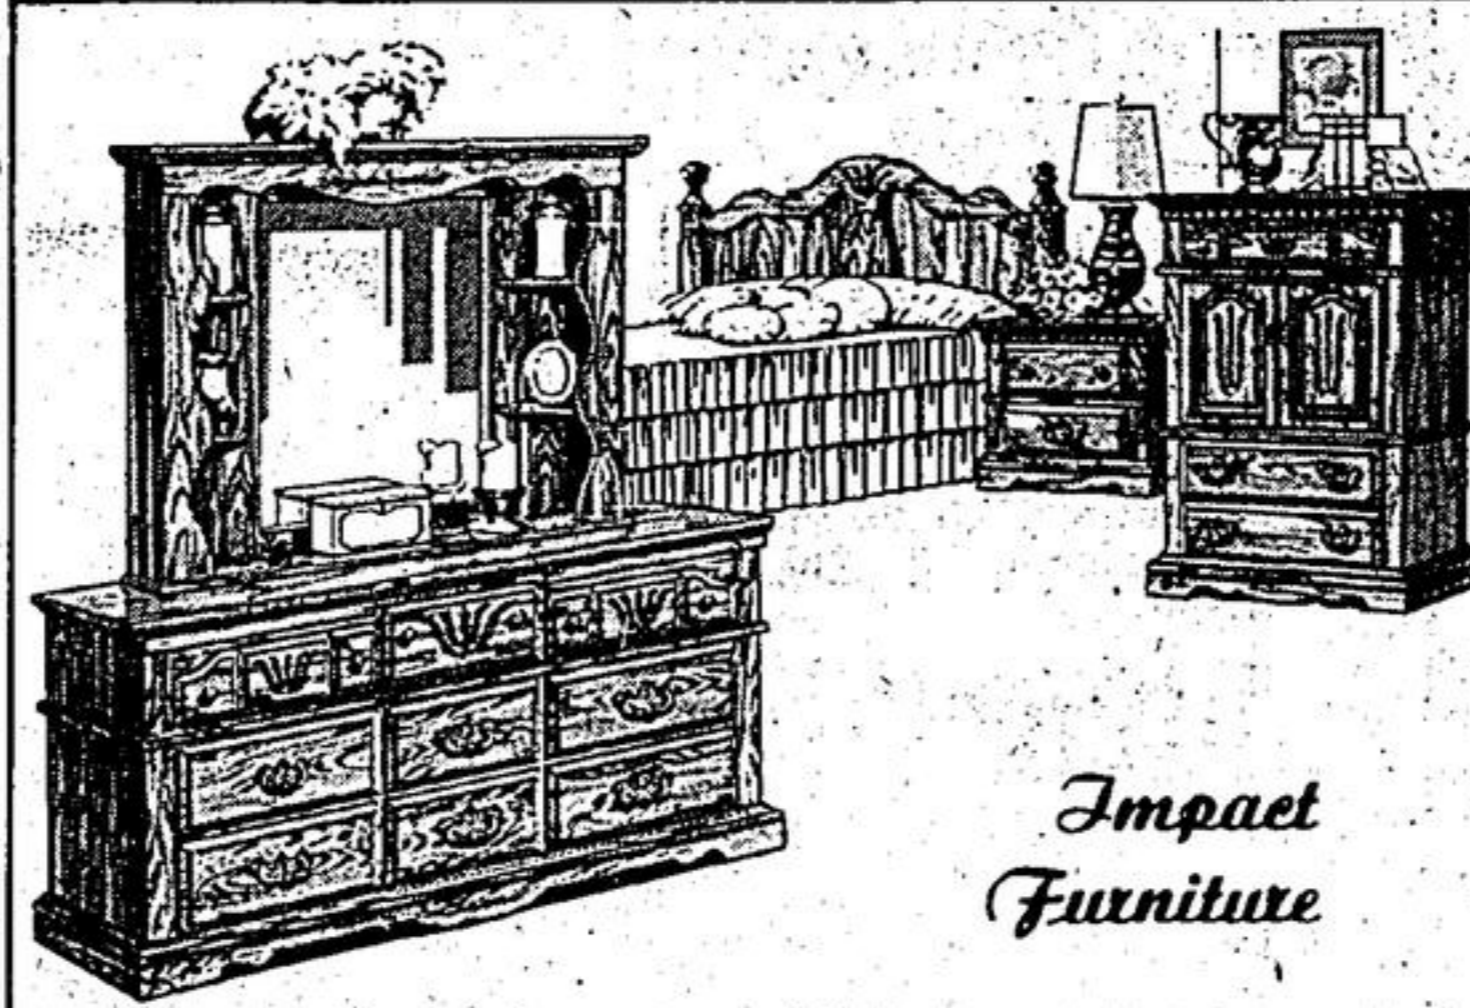

\$259⁷⁵

\$1955⁹⁹

WILLIAMS
FURNITURE - SUMTER, SOUTH CAROLINA

COORDINATED OPEN STOCK PIECES

Smart, modern lines in rich pecan engraved finish with tambour effect. Mar, stain and moisture resistant finish.

- A - 48" 2 Door Hutch 48" x 11" x 41" \$139³⁴
- B - 30" 2 Door Hutch 31" x 11" x 41" \$110⁵²
- C - Desk 48" x 20" x 30" \$172⁹⁷
- D - 3 Drawer Chest 31" x 20" x 30" \$163³⁷
- E - Corner Unit 29" x 29" x 30" \$144¹⁴
- F - Double Dresser 48" x 20" x 30" \$216⁶⁶
- G - Single Mirror 32" x 42" \$88⁴¹
- H - Night Table 23" x 18" x 23" \$82¹⁷
- J - 39" Headboard \$52⁸⁵
- K - Single Bed Frame \$86⁴⁹
- L - 2 Door Chest 31" x 20" x 30" \$144¹⁴

Impact Furniture

Heartwarming colonial design in rich pine with delicate floral details. Suite includes triple dresser 66" x 18" x 31 1/4". Hutch mirror with shelves 53" x 10 1/2" x 44 1/2". 2-door chest 36" x 18" x 54". Panel headboard. Night tables each \$136³²

\$1089²⁷

ARMSTRONG FURNITURE
FROM THE HONORABLE OF CRYMSTON

Colonial beauty and outstanding value. Dark grained pine finish. Includes double dresser, 60" x 17" x 31". Hutch mirror 53" x 8" x 41". Panel headboard and chest 33" x 17" x 44". Night tables extra.