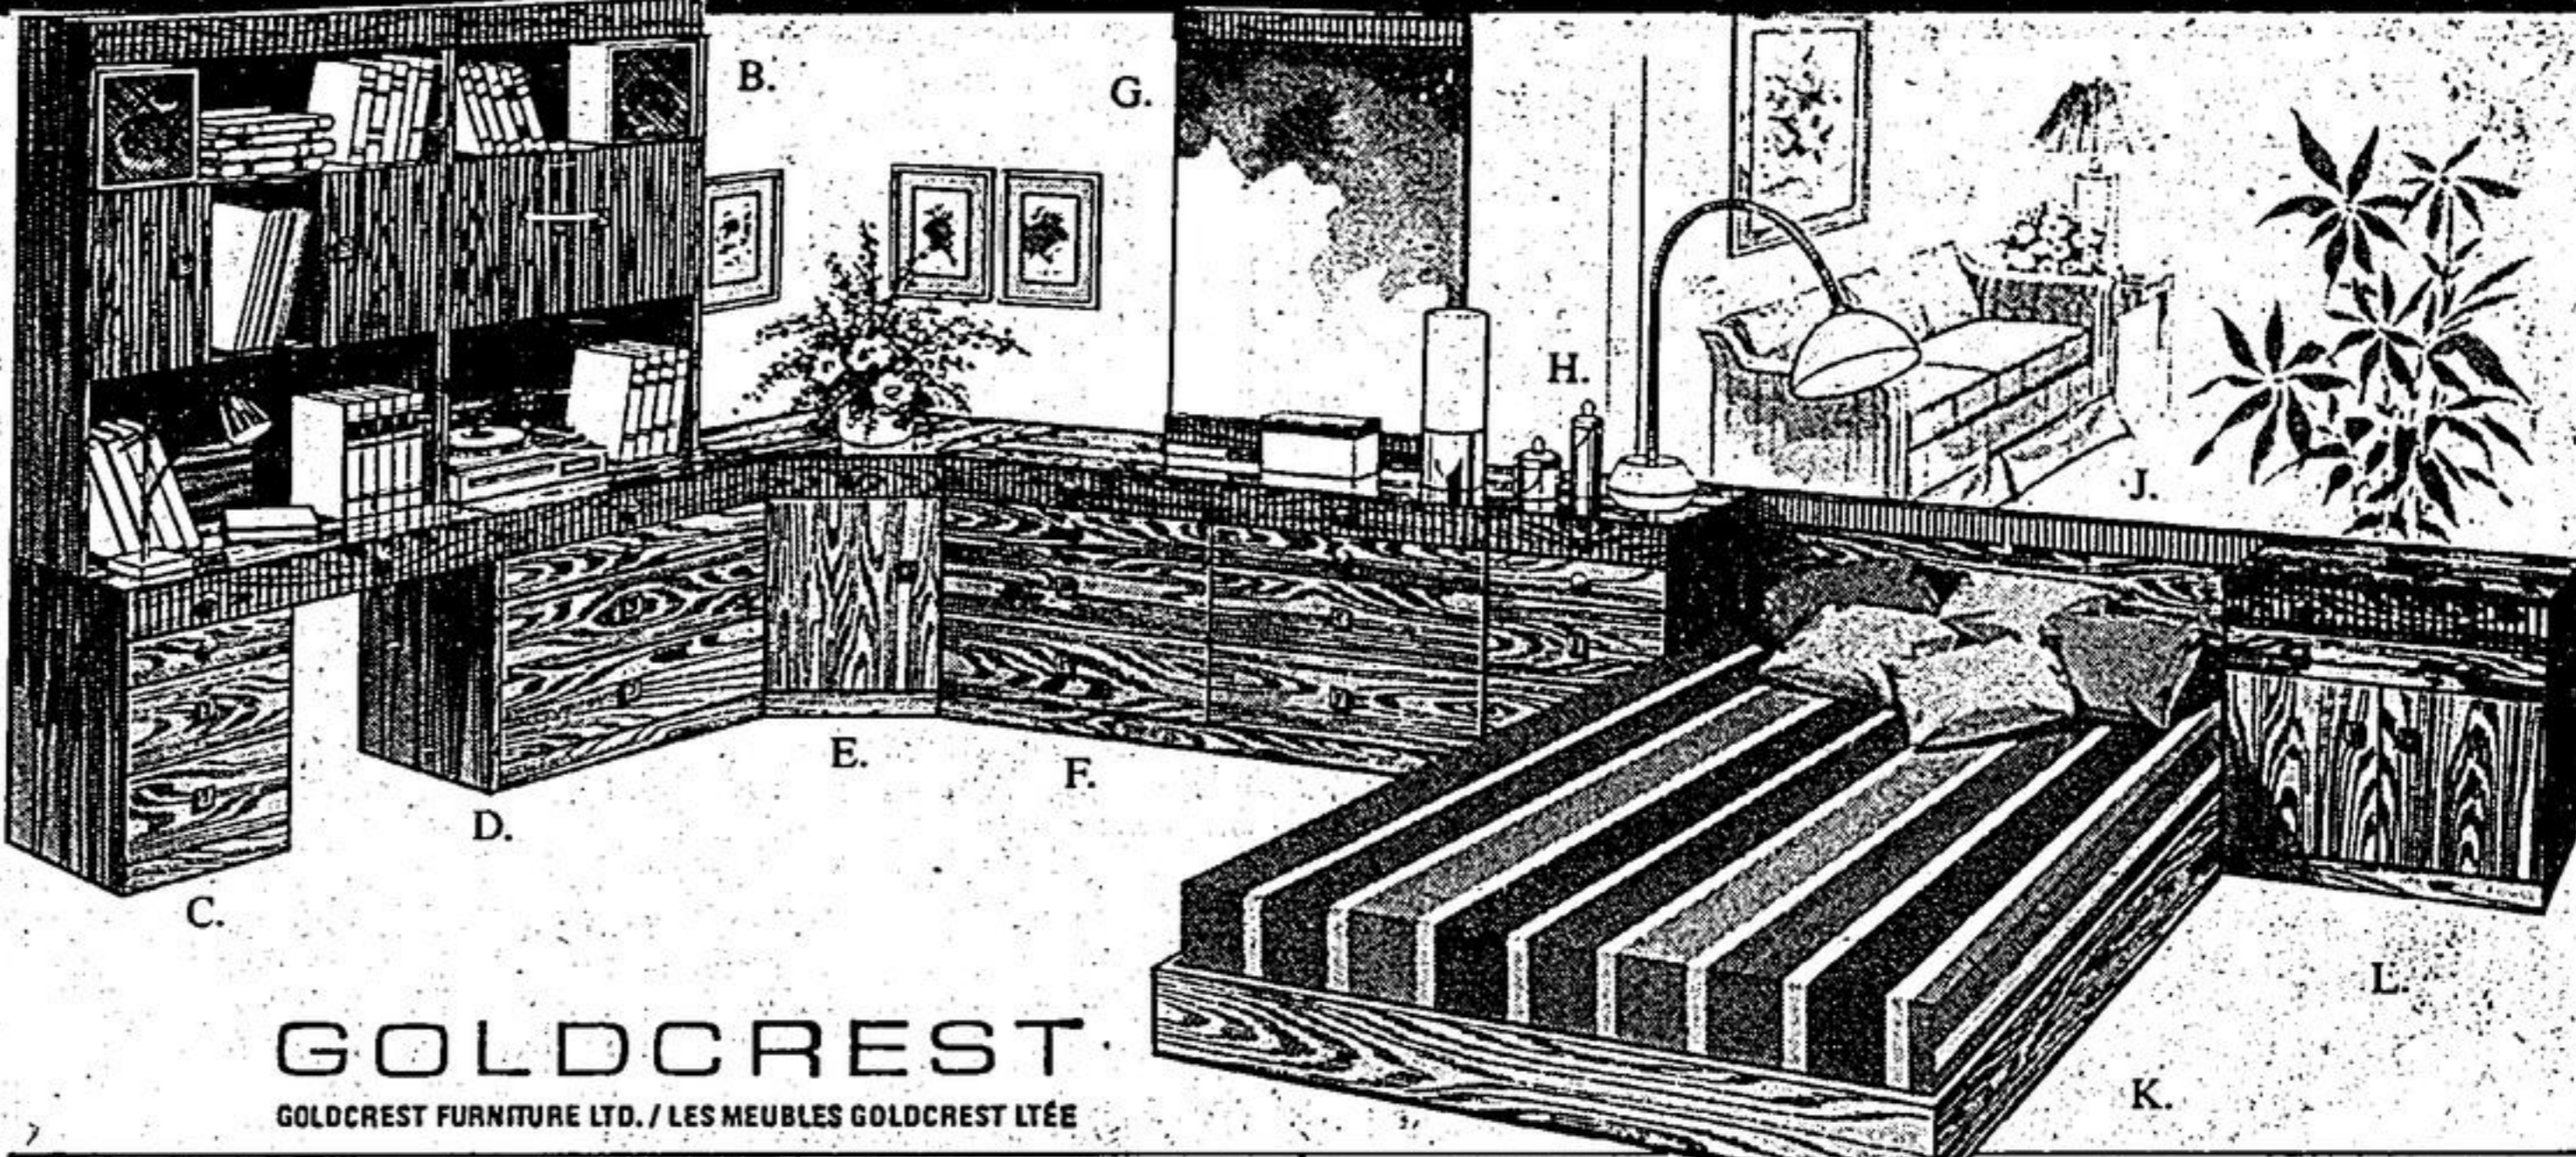

\$259⁷⁵

\$1955⁹⁹

WILLIAMS
FURNITURE - SUMTER, SOUTH CAROLINA

COORDINATED OPEN STOCK PIECES

Smart, modern lines in rich pecan engraved finish with tambour effect. Mar, stain and moisture resistant finish.

- A - 48" 2 Door Hutch 48" x 11" x 41" \$139³⁴
- B - 30" 2 Door Hutch 31" x 11" x 41" \$110⁵²
- C - Desk 48" x 20" x 30" \$172⁹⁷
- D - 3 Drawer Chest 31" x 20" x 30" \$163³⁷
- E - Corner Unit 29" x 29" x 30" \$144¹⁴
- F - Double Dresser 48" x 20" x 30" \$216⁶⁶
- G - Single Mirror 32" x 42" \$88⁴¹
- H - Night Table 23" x 18" x 23" \$82¹⁷
- J - 39" Headboard \$52⁸⁵
- K - Single Bed Frame \$86⁴⁹
- L - 2 Door Chest 31" x 20" x 30" \$144¹⁴

GOLDCREST
GOLDCREST FURNITURE LTD. / LES MEUBLES GOLDCREST LTÉE

Solid pine and veneered colonial open stock pieces with plastic tops. Deep brown finish.

- A - Night Stand 24" x 16" x 23". Two Drawers .. \$144²⁹
- B - Spindle Bed 39" or 54/60" \$277⁵⁶
- B - Spindle headboard 39" or 54/60" \$155⁰⁵
- C - Chest 34" x 18" x 47" Four Drawers \$255⁹²
- D - Mirror 40" x 34" \$103⁴⁶
- E - Double Dresser 53" x 18" x 31". Six Drawers \$315⁸¹
- F - Stackup Bookcase 30" x 10" x 47" H \$174¹¹
- G - Utility Cabinet 30" x 18" x 31". One Drawer, Two Doors \$211⁰⁰
- H - Hutch Mirror 44" x 10" x 47". Plate: 38" x 22" \$231²⁸
- J - Single Dresser 44" x 18" x 31". Six Drawers \$258⁵¹
- K - Stackup Bookcase 44" x 10" x 47" H \$204⁰⁶
- L - Student Desk 44" x 18" x 31". Four Drawers \$244⁸⁹
- M - Chair \$125⁹¹
- N - Storage Bed 39". Two Drawers, Wood Rails & Slats. Mattress extra \$476³¹
- O - Corner Chest 31" x 31" x 31". Three Drawers \$204⁰⁶
- P - Bachelor Chest 30" x 18". Three Drawers .. \$187⁷²

Impact Furniture

Heartwarming colonial design in rich pine with delicate floral details. Suite includes triple dresser 66" x 18" x 31 1/4". Hutch mirror with shelves 53" x 10 1/2" x 44 1/2". 2-door chest 36" x 18" x 54". Panel headboard. Night tables each \$136³²