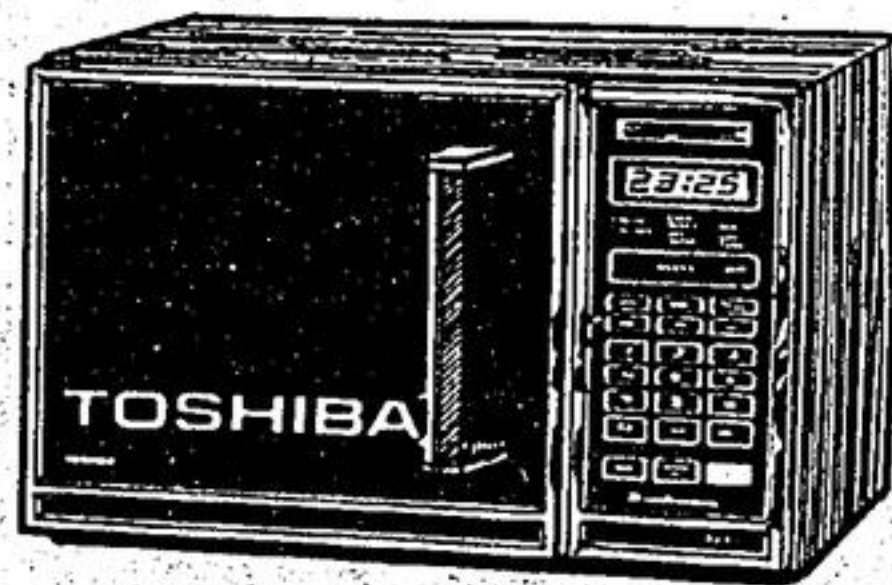

Admiral

2 Years Parts and Labour

AUTOMATIC WASHERS

Admiral's top-of-the line heavy duty multi-program 2-speed automatic washer, featuring:

- 4 Wash/Spin speed selections
- 5 Combination Wash/Rinse temperature selections
- Timer Selection: Regular, Perma-Press/Delicate, Pre-Wash
- Automatic fabric conditioner dispenser
- Infinite water fill selection
- 10 year transmission Warranty

ELECTRIC DRYERS

Admiral's top-of-the line, heavy duty multi-program electric dryer, featuring:

- Multi-cycle timer: Automatic Regular, Perma-Press, Delicate Timed Regular, Perma-Press/Delicate, Air Fluff
- 3 Heat selections: Regular, Perma-Press, Delicate, plus Air only
- Adjustable end-of-cycle signal
- Drum light

Admiral

Portable/convertible dishwasher with Energy Saver option switches give you 20 cycle selections. • Stain and acid-resistant porcelain interior • Black glass look control panel • Forced air drying for spot-free dishes • Solid maple grooved cutting board top • Easy-roll casters

$438⁹⁷

Admiral

30" AUTOMATIC RANGES WITH ROTISSERIE AND MEAT PROBE • Fluorescent console light • Clock can be set for delayed cooking and automatic off • Automatic timed appliance outlet.

Admiral

This model has easy-to-read recessed control dials. Glass backguard has teak woodgrain accent contrasting smartly with black background. • Deluxe glass backguard with fluorescent console light • Digital clock can be set for delayed cooking and automatic off • Automatic appliance outlet

Admiral SELF CLEAN BUILT-IN OVENS