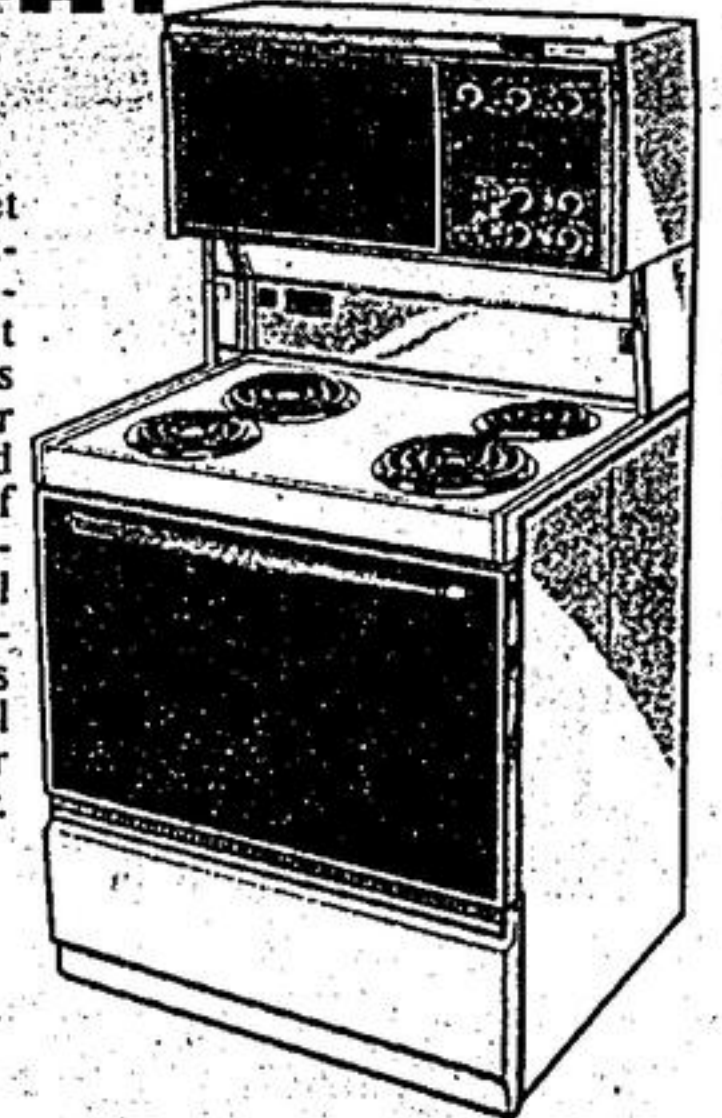

TOSHIBA 30 months in home warranty MICROWAVE OVEN

With removable turntable • Fast 600 watt variable defrost timer • 0.73 cu. ft. oven • Stainless steel • Stirrer fan • 9 stage variable power • Signal bell and light.

\$418⁰⁰

MOFFAT

30" RANGE SELF CLEAN OVEN GOURMET 1500

Exclusive gourmet range with roast-master and non-splatter oven spit roasting. Features eye level broiler with rotisserie and kabob forks, self cleaning oven, deluxe glass control panel finished in antique bronze, plus automatic digital clock, oven timer and minute minder.