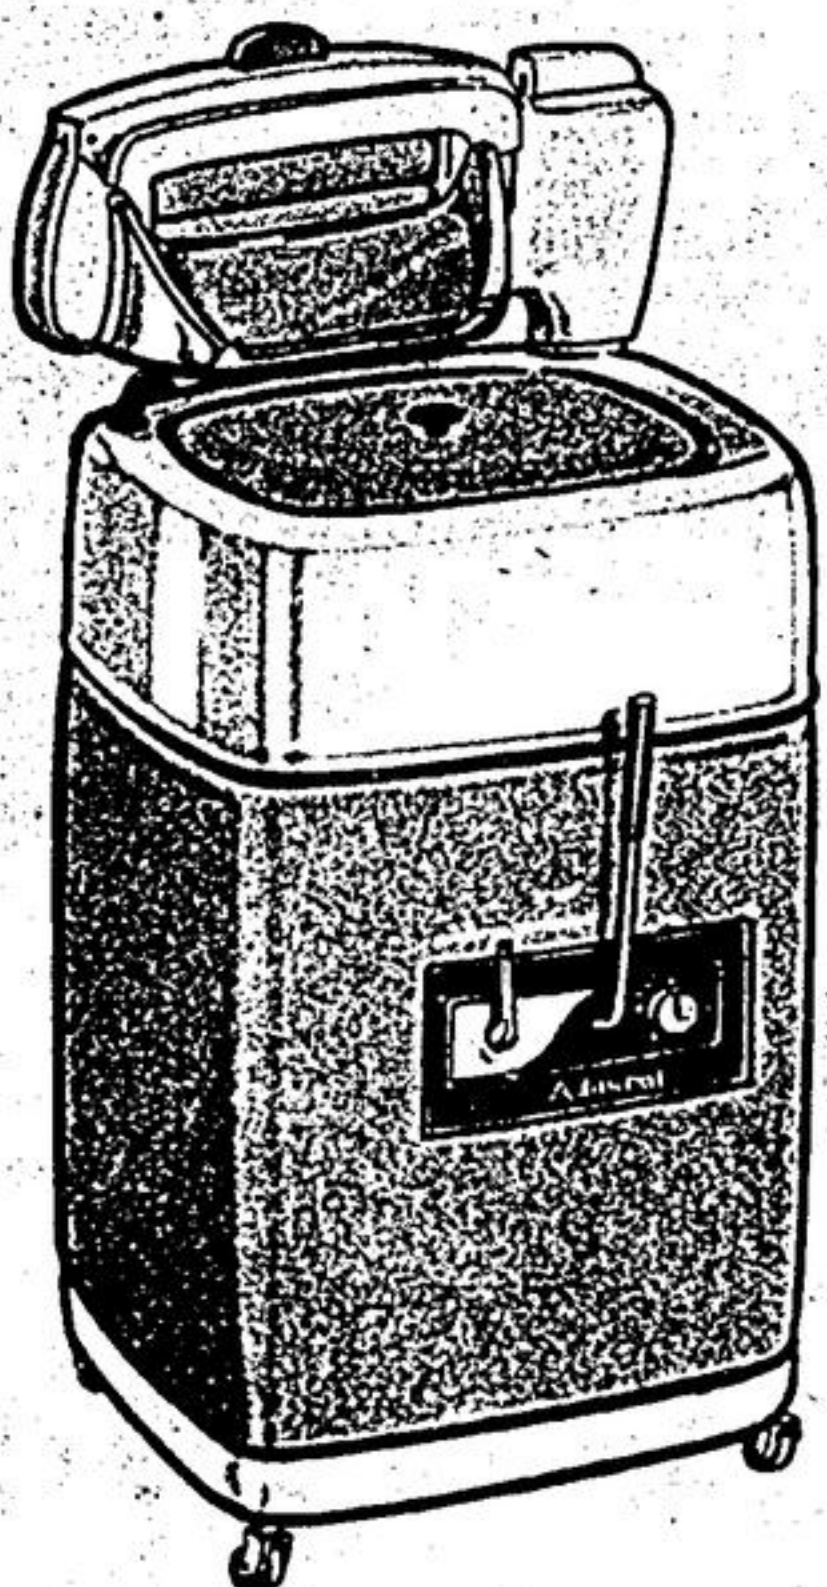

COMPACT PORTABLE DRYER

Admiral's compact electric dryer saves you space, time and energy. • Heat switch with choice of two settings • Timer up to 100 minutes • Easy to clean lint filter • Capacity 6 lb. (2.7 kg) • Stand extra

$246⁸⁷

Admiral

WRINGER WASHER

Admiral's heavy duty wringer washer features: • 11 lb. load capacity • Functional square tub design • Convenient-to-reach front-mounted controls, including timer • Lint filter

$298⁰⁰