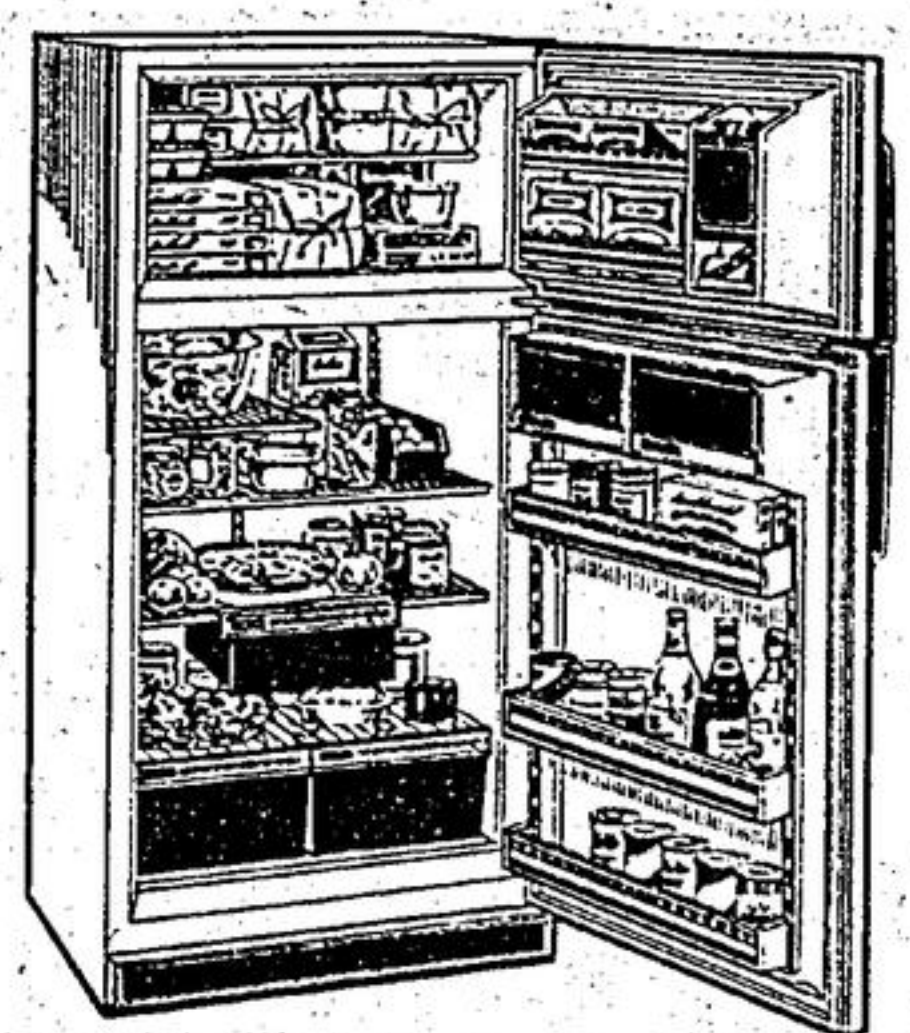

MOFFAT

16 CU. FT. REFRIGERATOR

Offering split cantilever shelves, full cantilever door shelves, meat drawer, butter compartment, juice can dispenser, freezer shelf, ice cube compartment.

$687⁰⁰