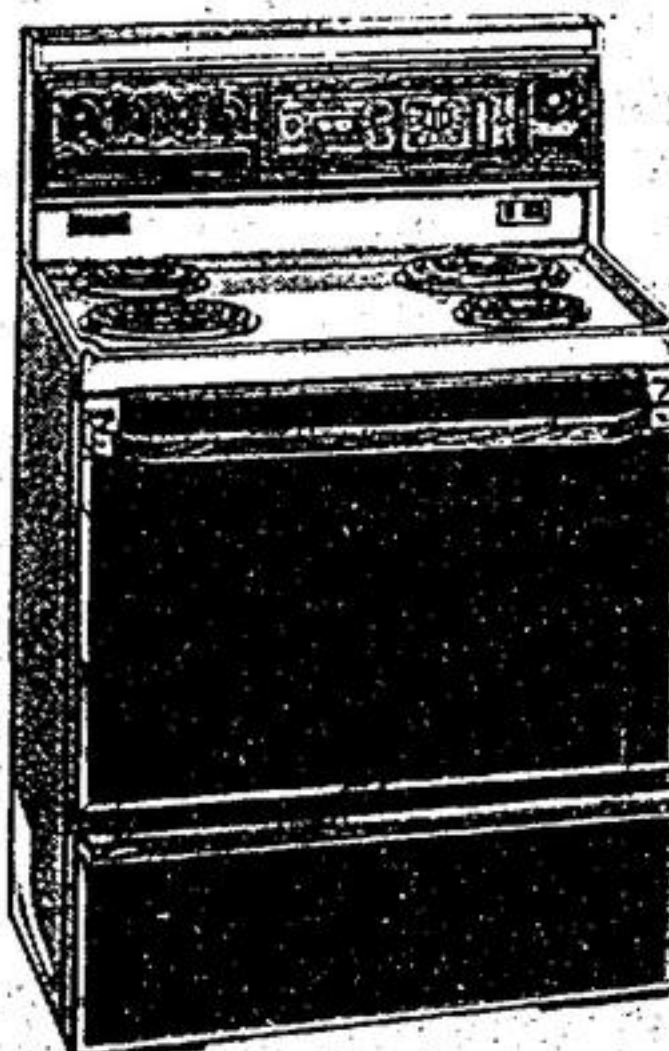

Admiral

Portable/convertible dishwasher with Energy Saver option switches give you 20 cycle selections. • Stain and acid-resistant porcelain interior • Black glass look control panel • Forced air drying for spot-free dishes • Solid maple grooved cutting board top • Easy-roll casters

\$438⁹⁷

Admiral

30" AUTOMATIC RANGES WITH ROTISSERIE AND MEAT PROBE • Fluorescent console light • Clock can be set for delayed cooking and automatic off • Automatic timed appliance outlet.

Admiral

This model has easy-to-read recessed control dials. Glass backguard has teak woodgrain accent contrasting smartly with black background. • Deluxe glass backguard with fluorescent console light • Digital clock can be set for delayed cooking and automatic off • Automatic appliance outlet