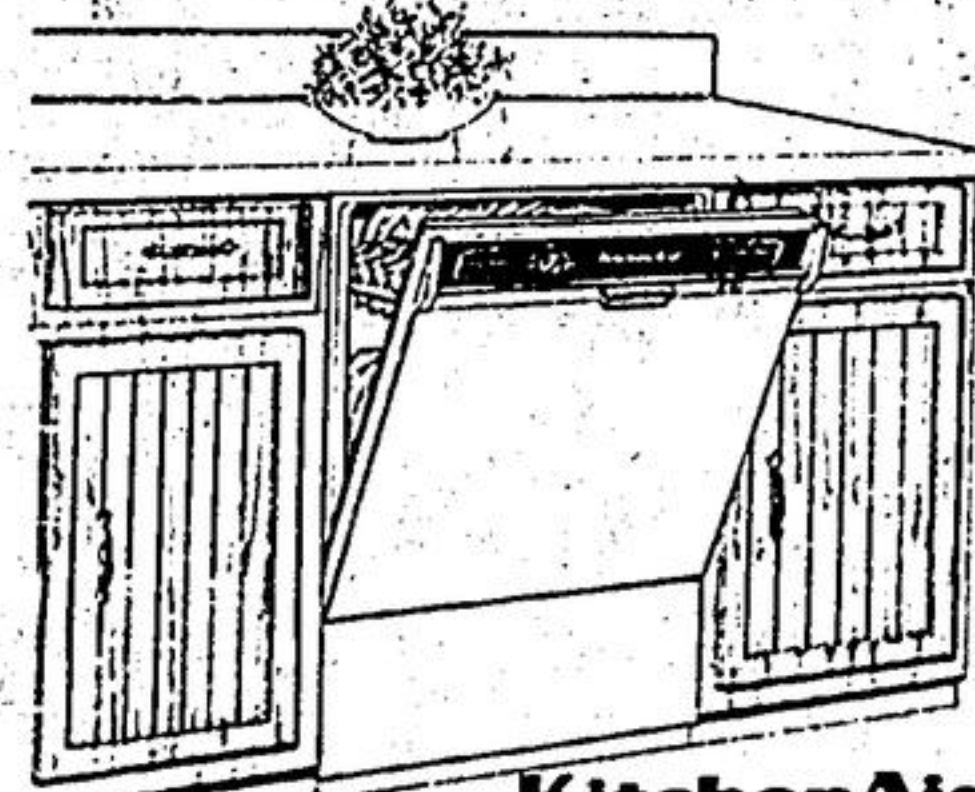

DISHWASHERS

Now you can turn your water heater down to save money and still get sparkling clean, sanitized dishes. Simply loaded with worksaving features that should be demonstrated by our expert staff. Come in and see true quality. Includes KitchenAid Triple Protection-Warranty. Complete with white front panels.

KitchenAid by HOBART

$598⁸⁸