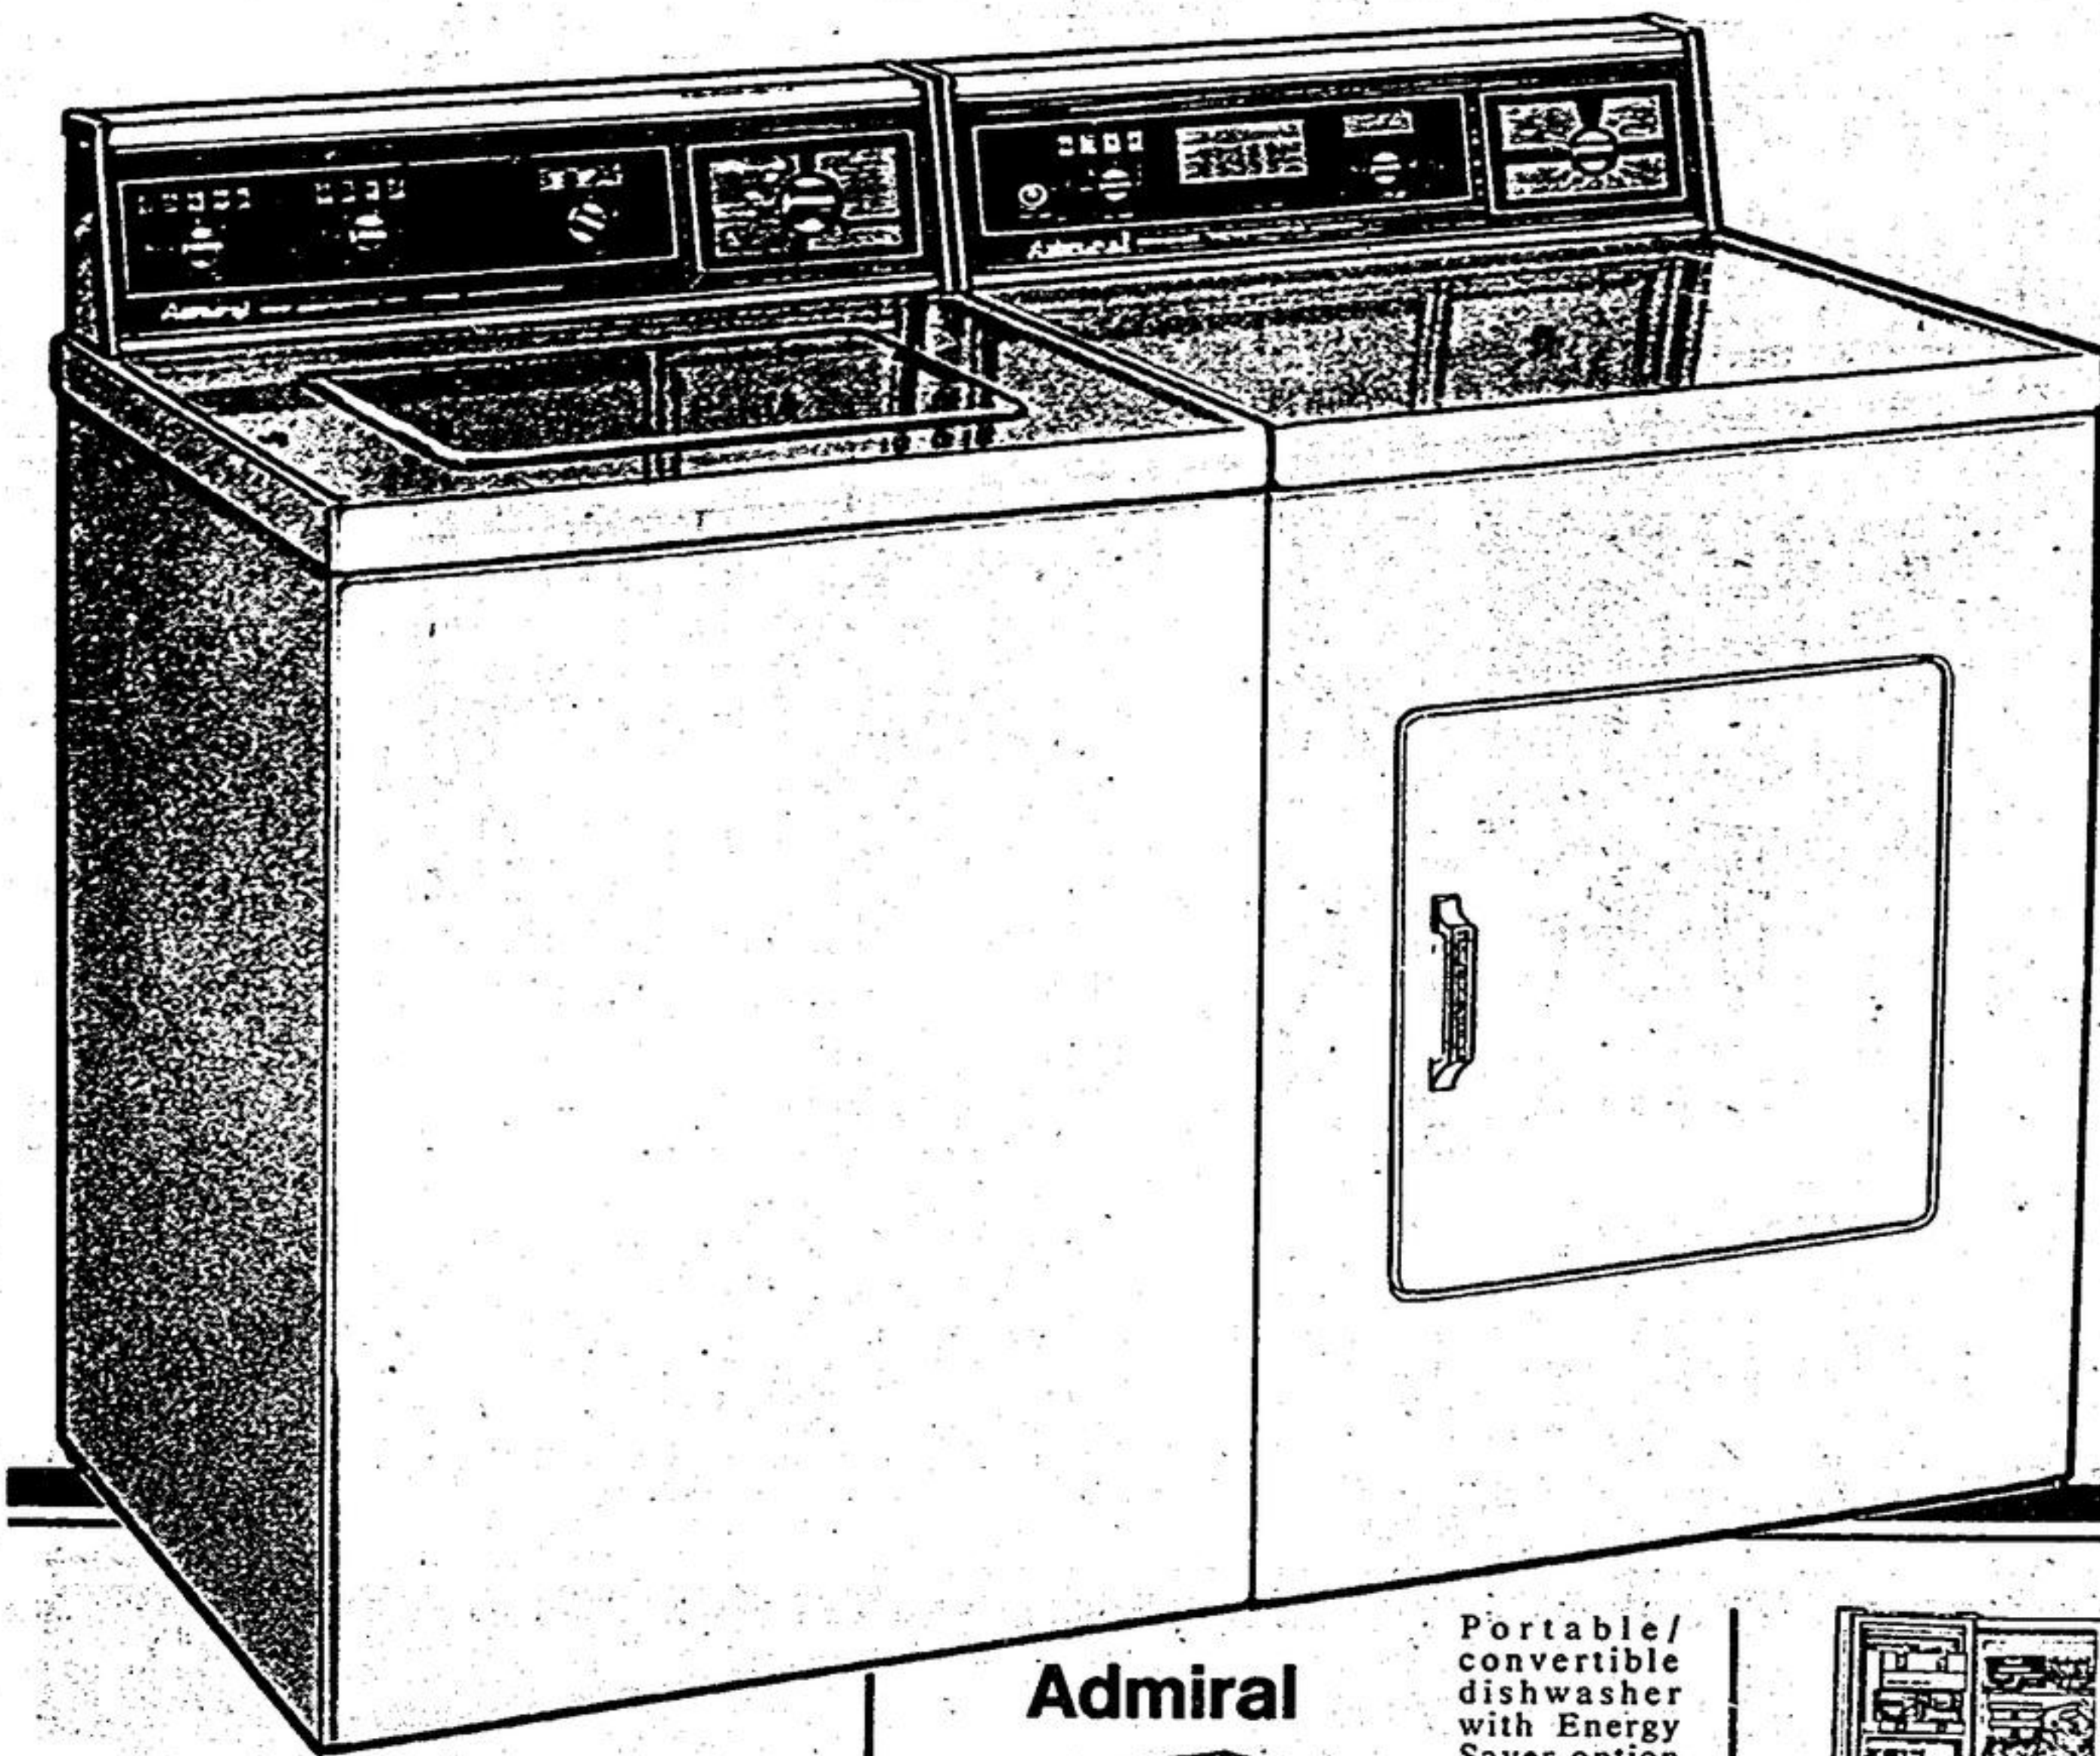

Admiral

2 Years Parts and Labour

AUTOMATIC WASHERS

Admiral's top-of-the line heavy duty multi-program 2-speed automatic washer, featuring:

- 4 Wash/Spin speed selections
- 5 Combination Wash/Rinse temperature selections
- Timer Selection: Regular, Perma-Press/Delicate, Pre-Wash
- Automatic fabric conditioner dispenser
- Infinite water fill selection
- 10 year transmission Warranty

ELECTRIC DRYERS

Admiral's top-of-the line, heavy duty multi-program electric dryer, featuring:

- Multi-cycle timer: Automatic Regular, Perma-Press, Delicate Timed Regular, Perma-Press/Delicate, Air Fluff
- 3 Heat selections: Regular, Perma-Press, Delicate, plus Air only
- Adjustable end-of-cycle signal
- Drum light