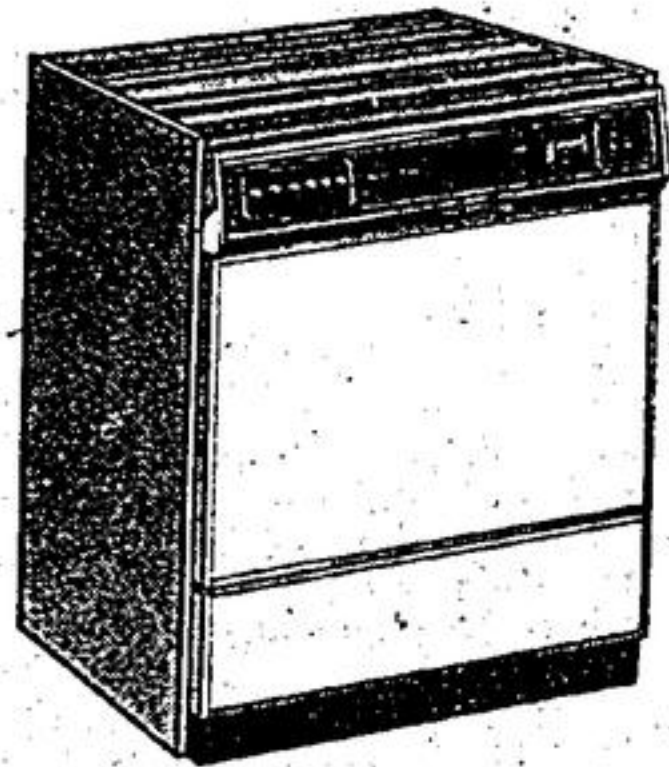

ELECTRIC DRYERS

Admiral's top-of-the line, heavy duty multi-program electric dryer, featuring:

- Multi-cycle timer: Automatic Regular, Perma-Press, Delicate Timed Regular, Perma-Press/Delicate, Air Fluff
- 3 Heat selections: Regular, Perma-Press, Delicate, plus Air only
- Adjustable end-of-cycle signal
- Drum light

Admiral

Portable/convertible dishwasher with Energy Saver option switches give you 20 cycle selections. • Stain and acid-resistant porcelain interior • Black glass look control panel • Forced air drying for spot-free dishes • Solid maple grooved cutting board top • Easy-roll casters

\$438⁹⁷

Admiral

30" AUTOMATIC RANGES WITH ROTISSERIE AND MEAT PROBE • Fluorescent console light • Clock can be set for delayed cooking and automatic off • Automatic timed appliance outlet.

Admiral

This model has easy-to-read recessed control dials. Glass backguard has teak woodgrain accent contrasting smartly with black background. • Deluxe glass backguard with fluorescent console light • Digital clock can be set for delayed cooking and automatic off • Automatic appliance outlet