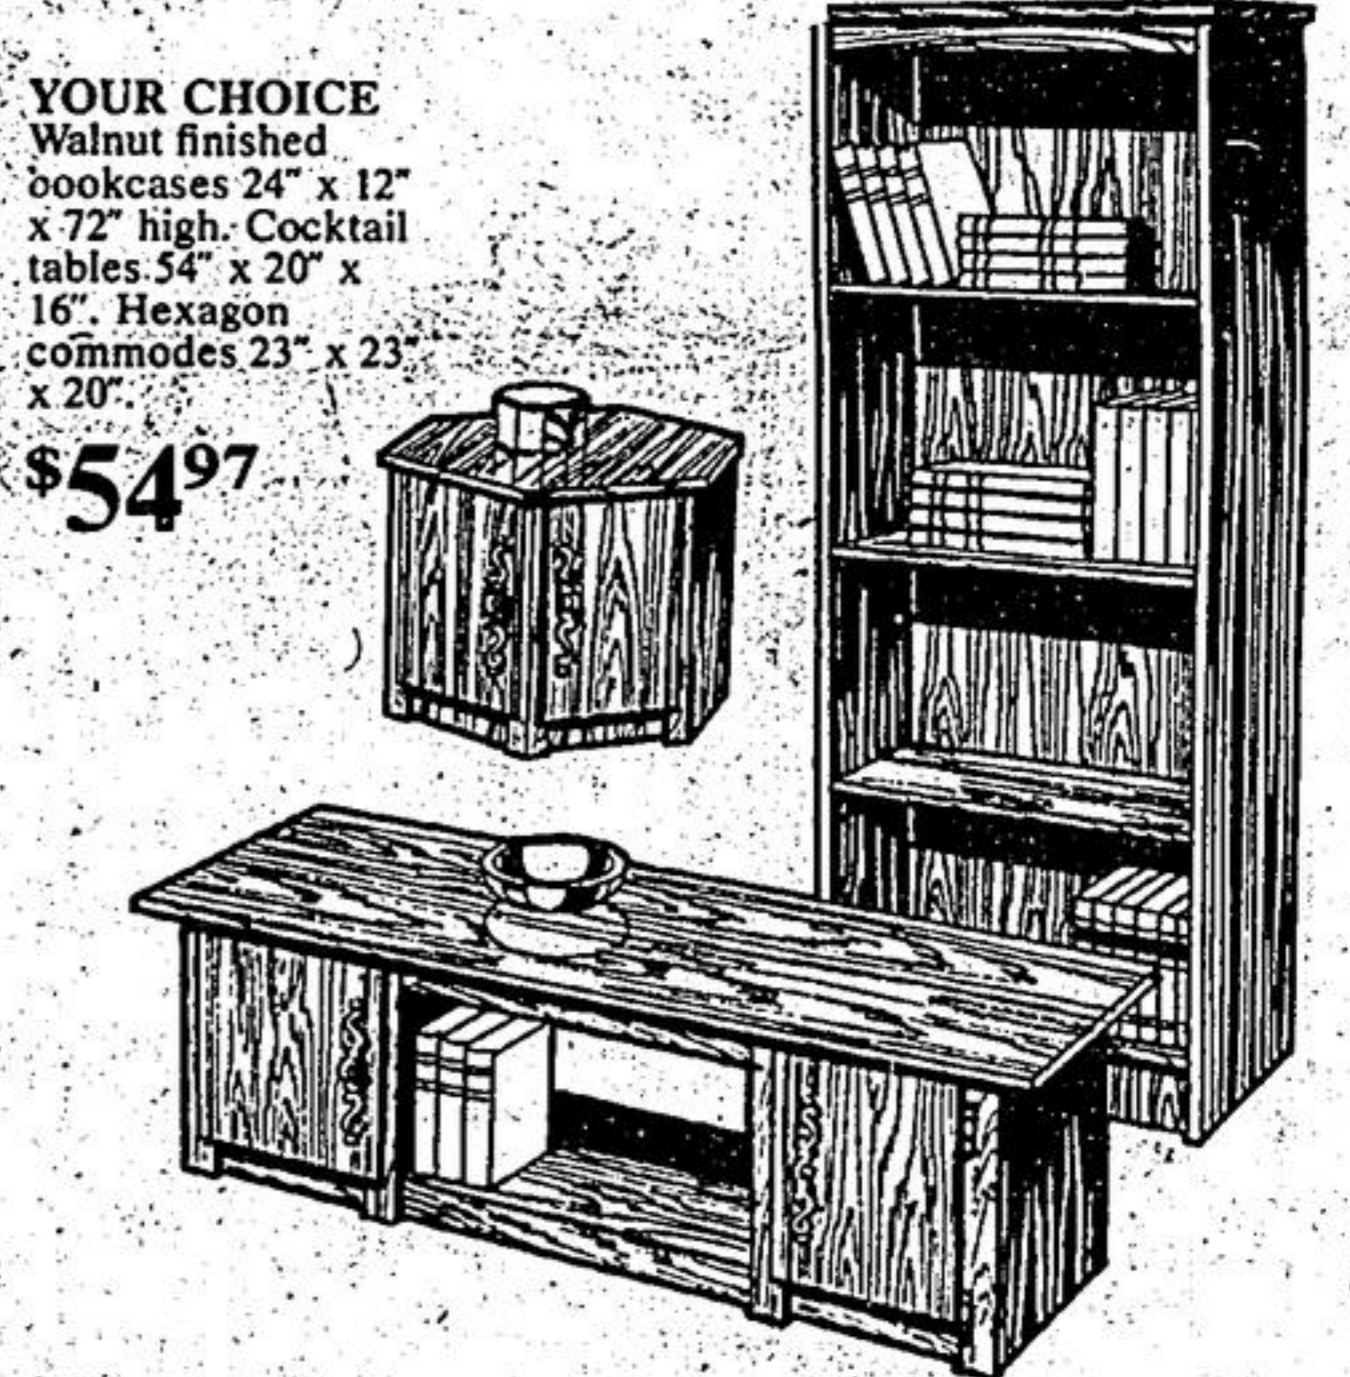

\$84⁹⁷

SKLAR
ROCKER-LOUNGER
"Very-Sklar" velvet fabrics. Superb comfort and quality.

\$477⁸⁶

YOUR CHOICE
Walnut finished bookcases 24" x 12" x 72" high. Cocktail tables 54" x 20" x 16". Hexagon commodes 23" x 23" x 20".