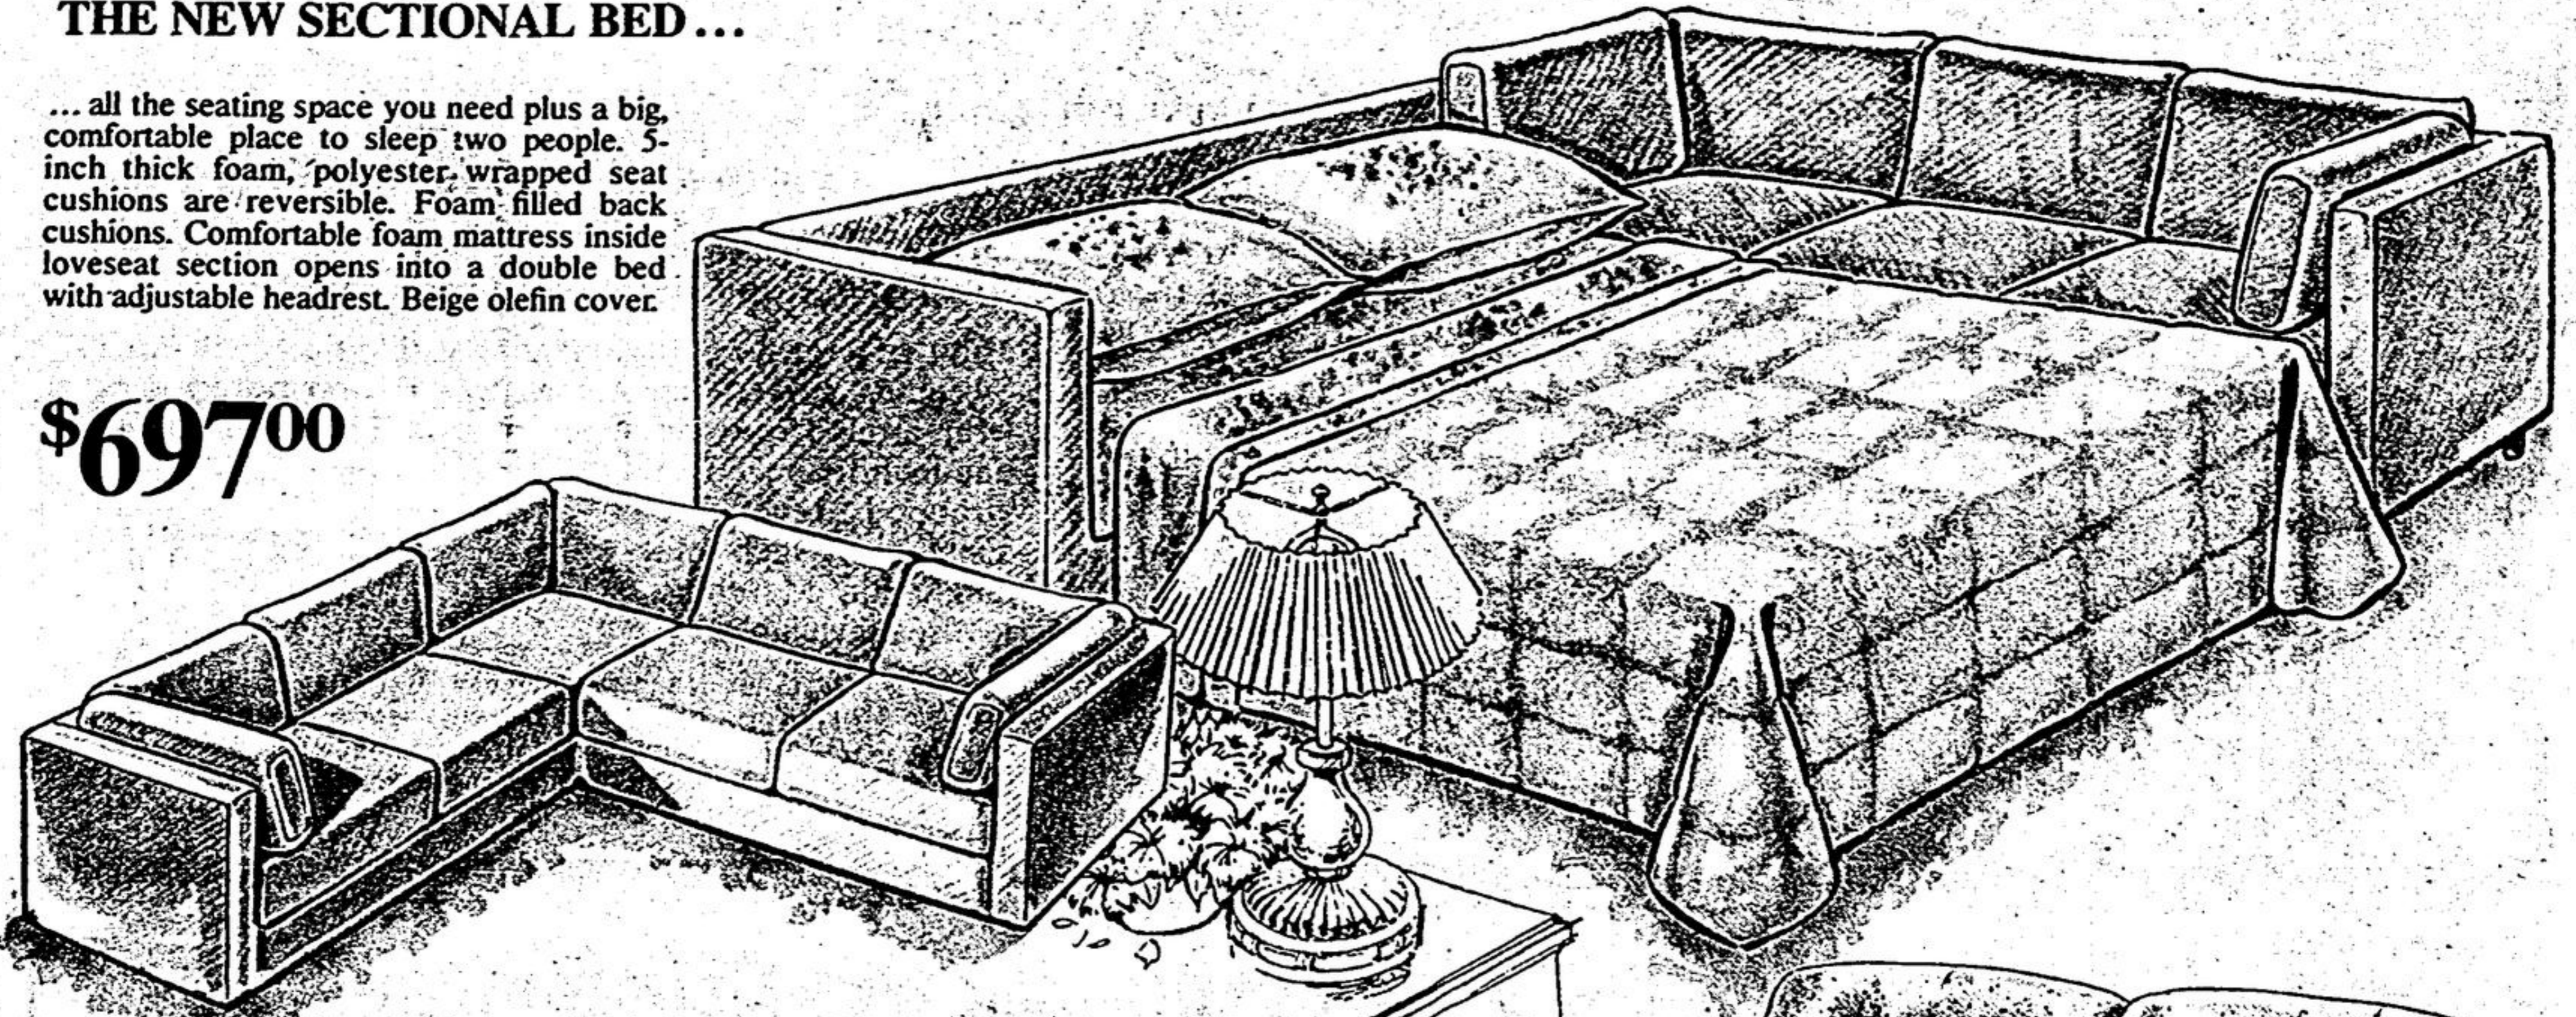

THE NEW SECTIONAL BED...

... all the seating space you need plus a big, comfortable place to sleep two people. 5-inch thick foam, polyester wrapped seat cushions are reversible. Foam filled back cushions. Comfortable foam mattress inside loveseat section opens into a double bed with adjustable headrest. Beige olefin cover.

\$697⁰⁰

Braemore Convertibles Limited

COLONIAL BED SOFAS

Beautiful nylon cover with trim welt. Showwood trim on arms and wings. Fully semi-detached pillow back, polyester wrapped foam for comfort. Semi-detached arm pillows. Convulsed foam, reversible seat cushions. Enclosed springfilled mattress makes into double bed.

\$588⁰⁰

VALUE PRICED MODERN BED SOFAS
Instant extra bedroom! The looks and comfort of a superb sofa with easy-open foam mattress, and a long wearing plaid olefin cover. Back, foam padded. Foam reversible seat cushions.

\$247⁰⁰

Sklar-Peppler

BED SOFAS

Beige toned, 54% nylon, 46% olefin cover with reversible foam seat cushions. Inside sofa is a full-size foam mattress. Sofa bed tilts forward for easy cleaning. Back locks at perfect angle for TV viewing.