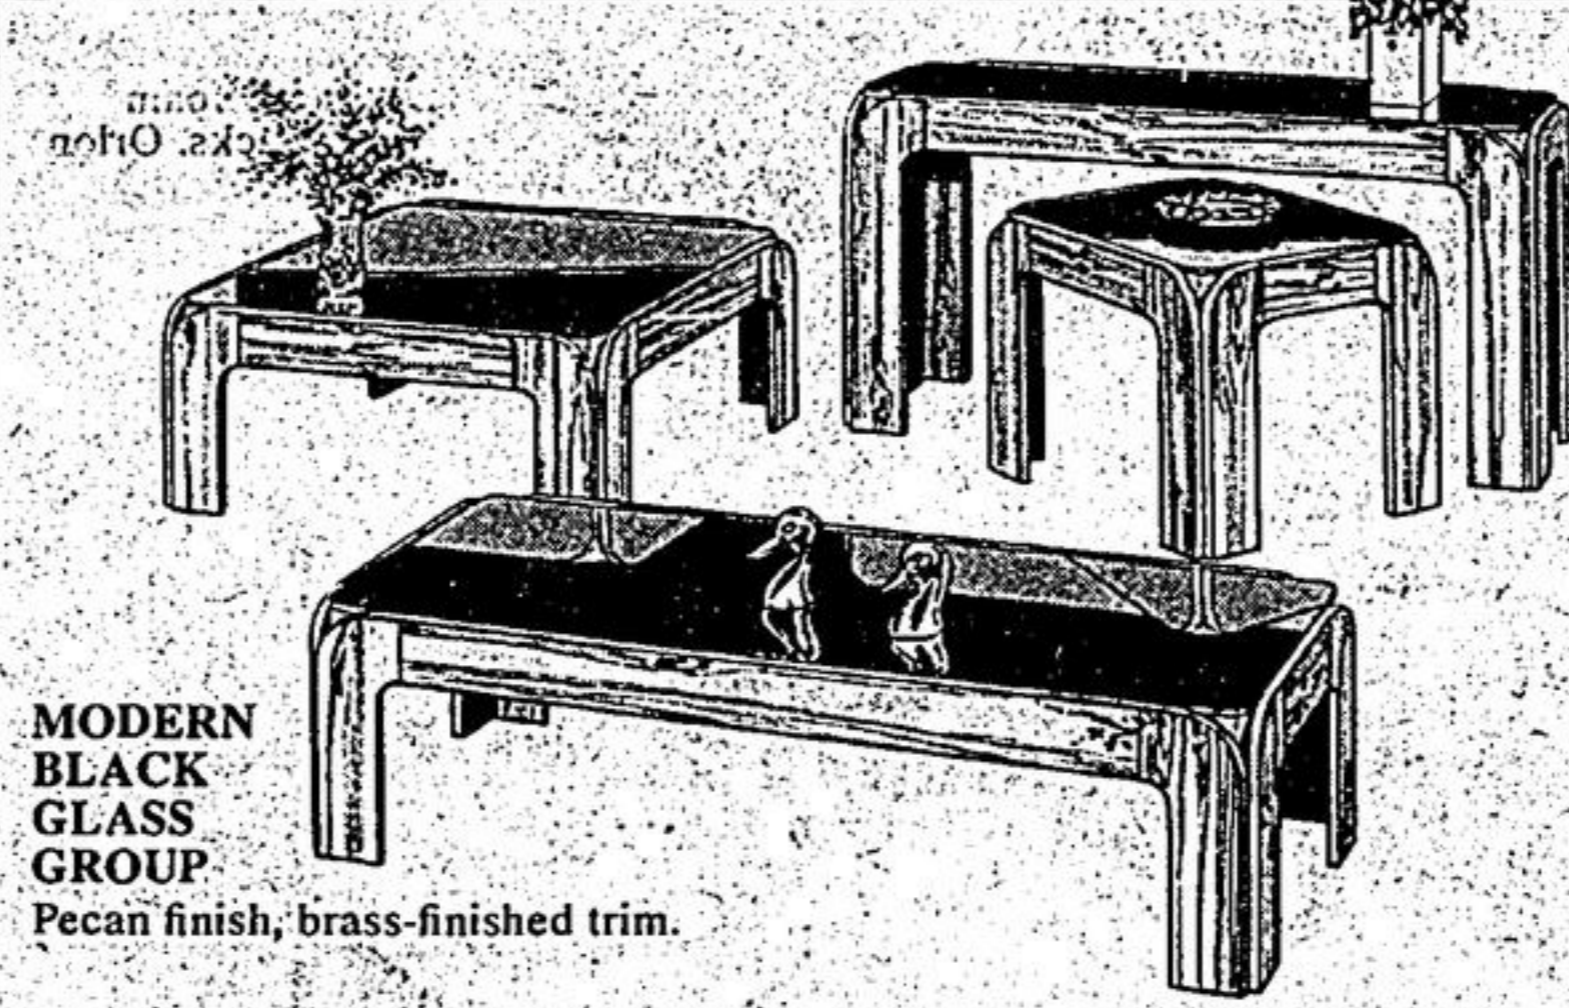

CHESTNUT FINISHED WALL ENSEMBLES

All units 30" x 18" x 76" high except corner unit 25" x 18" x 76" high.
CORNER UNIT $155⁹³
GLASS DOOR UNIT with light $342²¹
OPEN BOOKCASE with light $258⁰⁶
DROP-LID DESK UNIT with light $314¹⁶

MATCHING CHESTNUT FINISHED TABLES

Round cocktail $168⁴²
Oval cocktail, Door commode, Hex commode.
$1382⁵ EA.

MODERN WALL UNITS

Pecan finish is heat and stand resistant. Brass finished handles. Drop-leaf door and two bottom doors. Four adjustable shelves. 48" x 16" x 72" high.

$158⁰⁰

TEAK FINISHED WALL UNITS

Top with glass doors, drop lid bar and shelves. Sliding doors in base. Overall dimensions 64" x 20" x 67" high. Feature value.

$358⁸⁸

This sleek contemporary wall furniture adds to your room lighting and shows off your favourite ornaments. Richly grained pecan finish with brushed brass finished trim. Consists of left and right china cabinets with lights each 20" x 19" x 48" high. Overall 100" wide x 19" x 72" high.

$997⁰⁰ COMPLETE

DEILCRAFT TRADITIONAL TABLES IN LUSTROUS CHERRY FINISH. MAPLE SOLIDS AND RICH CHERRY VENEERS

A. End table 28" x 20" x 21" $122⁷⁸
B. Round lamp table 24" $130⁰⁰
C. Drawer commode 21 1/2" x 26 1/2" x 21" $149⁸⁵
D. 40" round cocktail $167⁹¹
E. Cocktail 54" x 20" x 15 1/2" $130⁰⁰

DEILCRAFT FRENCH PROVINCIAL FRUITWOOD FINISHED TABLES

A. Commode 27" x 22" x 21" $243⁷⁴
B. Oval lamp 28" x 21" x 21" $225⁶⁸
C. Oval cocktail 40" x 22" x 15" $225⁶⁸
D. Round cocktail 40" diam. x 25" $281⁶⁵
E. Drums 25" diameter $294²⁸

MODERN BLACK GLASS GROUP

Pecan finish, brass-finished trim.

Square Cocktail 34 1/2" x 34 1/2" x 15" h. End Table 27" x 21 1/2" x 20" h. Cocktail Table 58" x 23" x 15" h. Sofa Table 53" x 15 1/2" x 27" h.

$167³¹ EACH

PINE FINISHED ACCENT TABLES