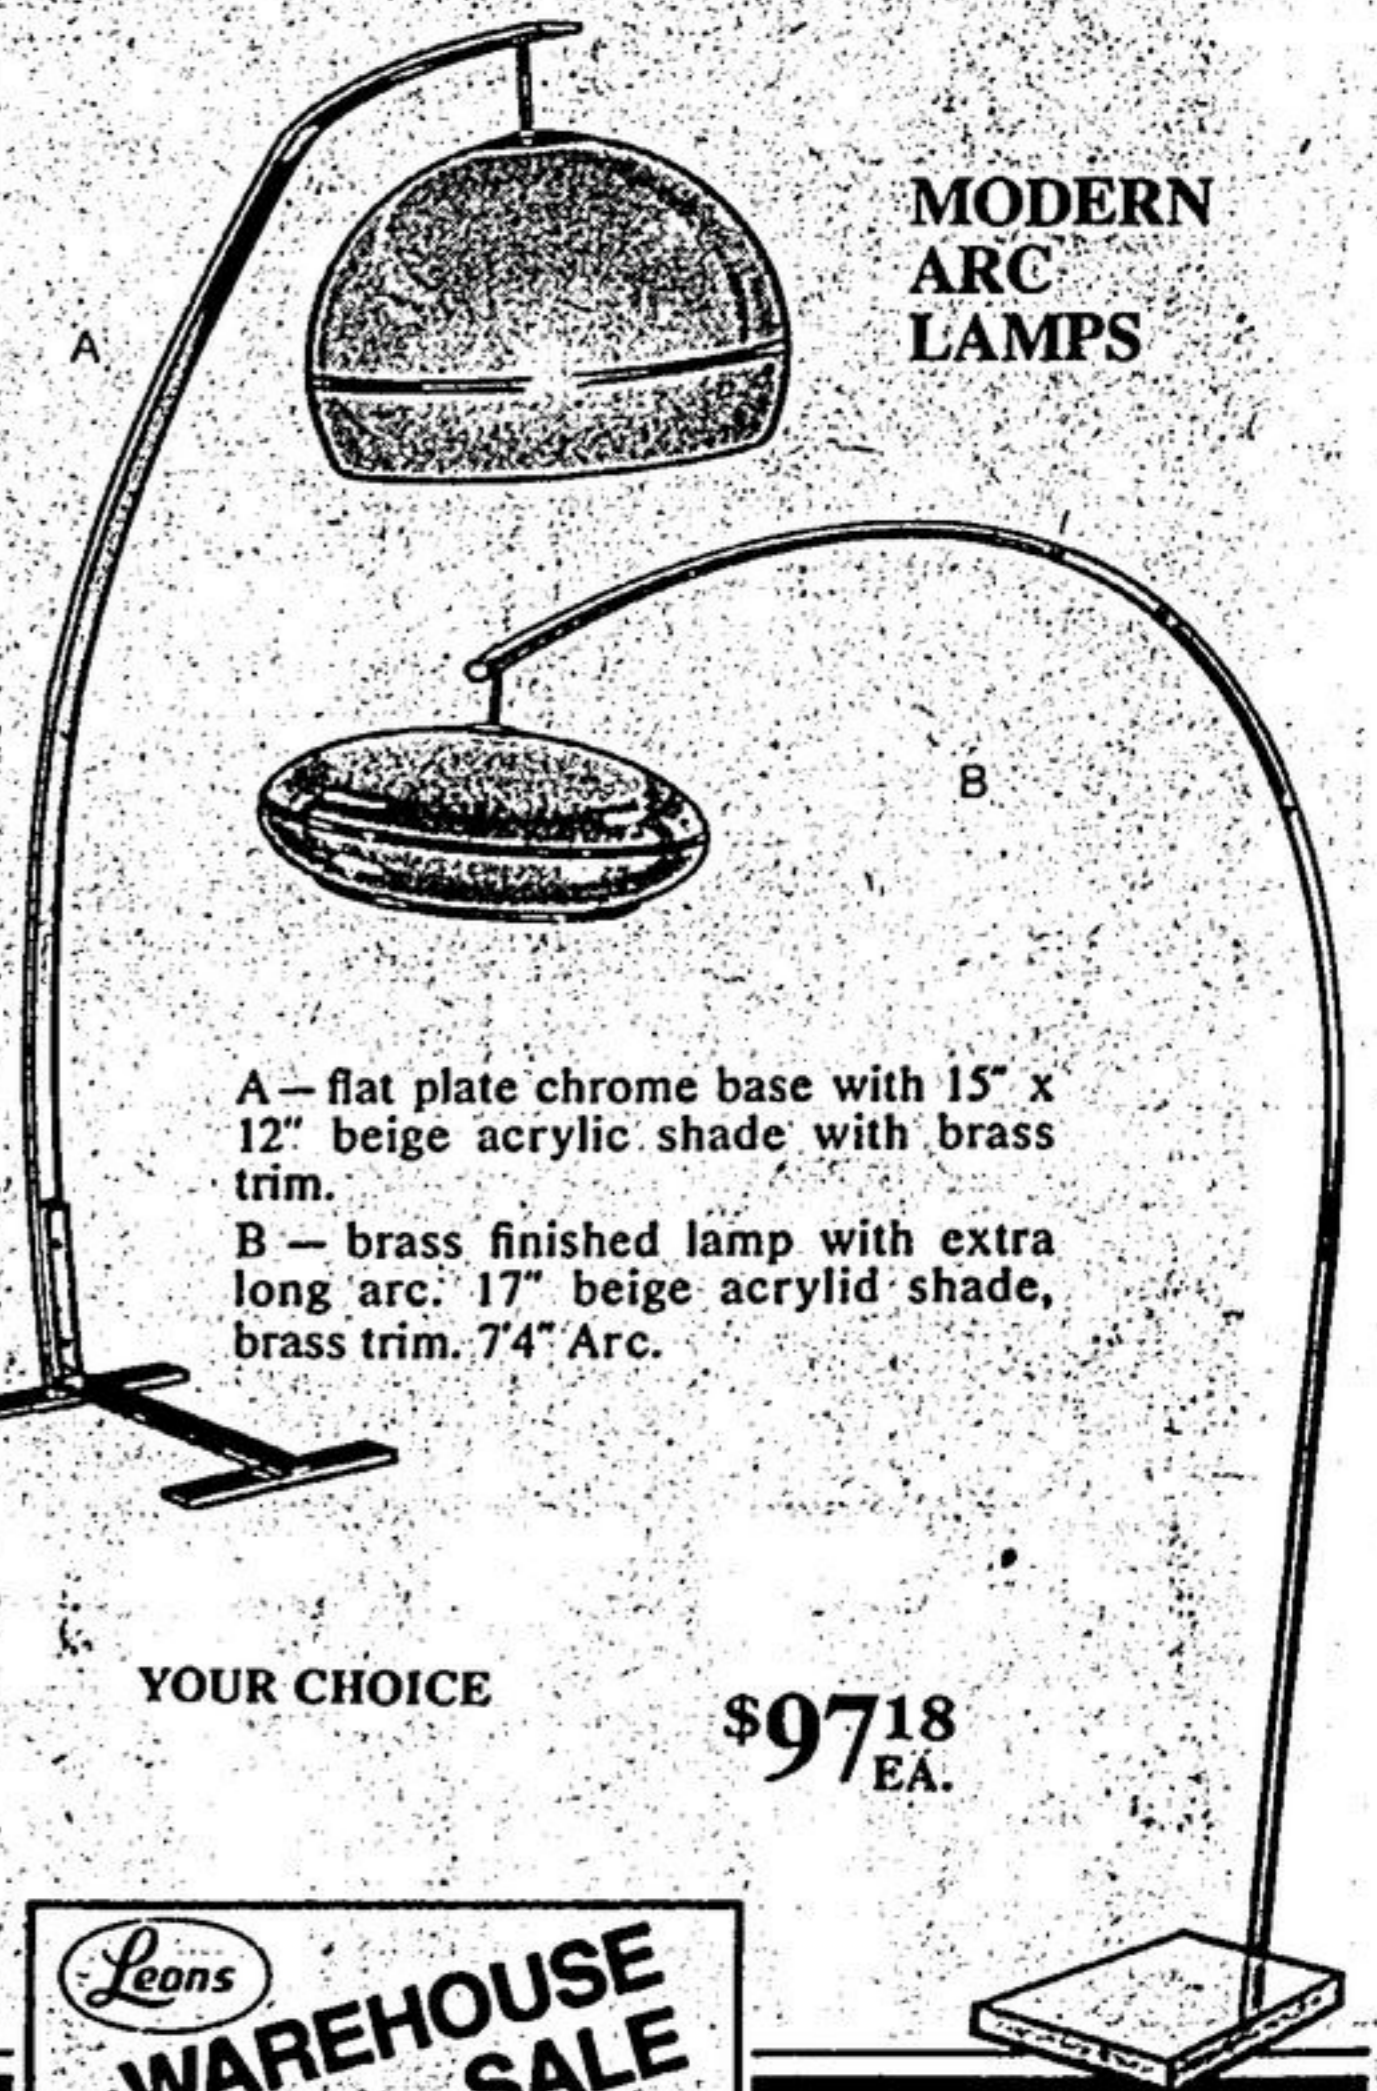

B. Square lamp 27" x 27" x 20" \$129⁸⁰
C. Cocktail 52" x 21" x 15" \$129⁸⁰
D. End 21" x 27" x 20" \$129⁸⁰

EACH

GLASS TOP TUBULAR CHROME TABLES

Bunching 20" x 20" x 15" \$68⁵¹
End 20" x 20" x 26" \$75⁷³
Square cocktail 30" x 30" x 15" \$99²⁹
Cocktail 48" x 20" x 15" \$79³⁴

MODERN ARC LAMPS

A - flat plate chrome base with 15" x 12" beige acrylic shade with brass trim.
B - brass finished lamp with extra long arc. 17" beige acrylic shade, brass trim. 74" Arc.

YOUR CHOICE \$97¹⁸ EA.