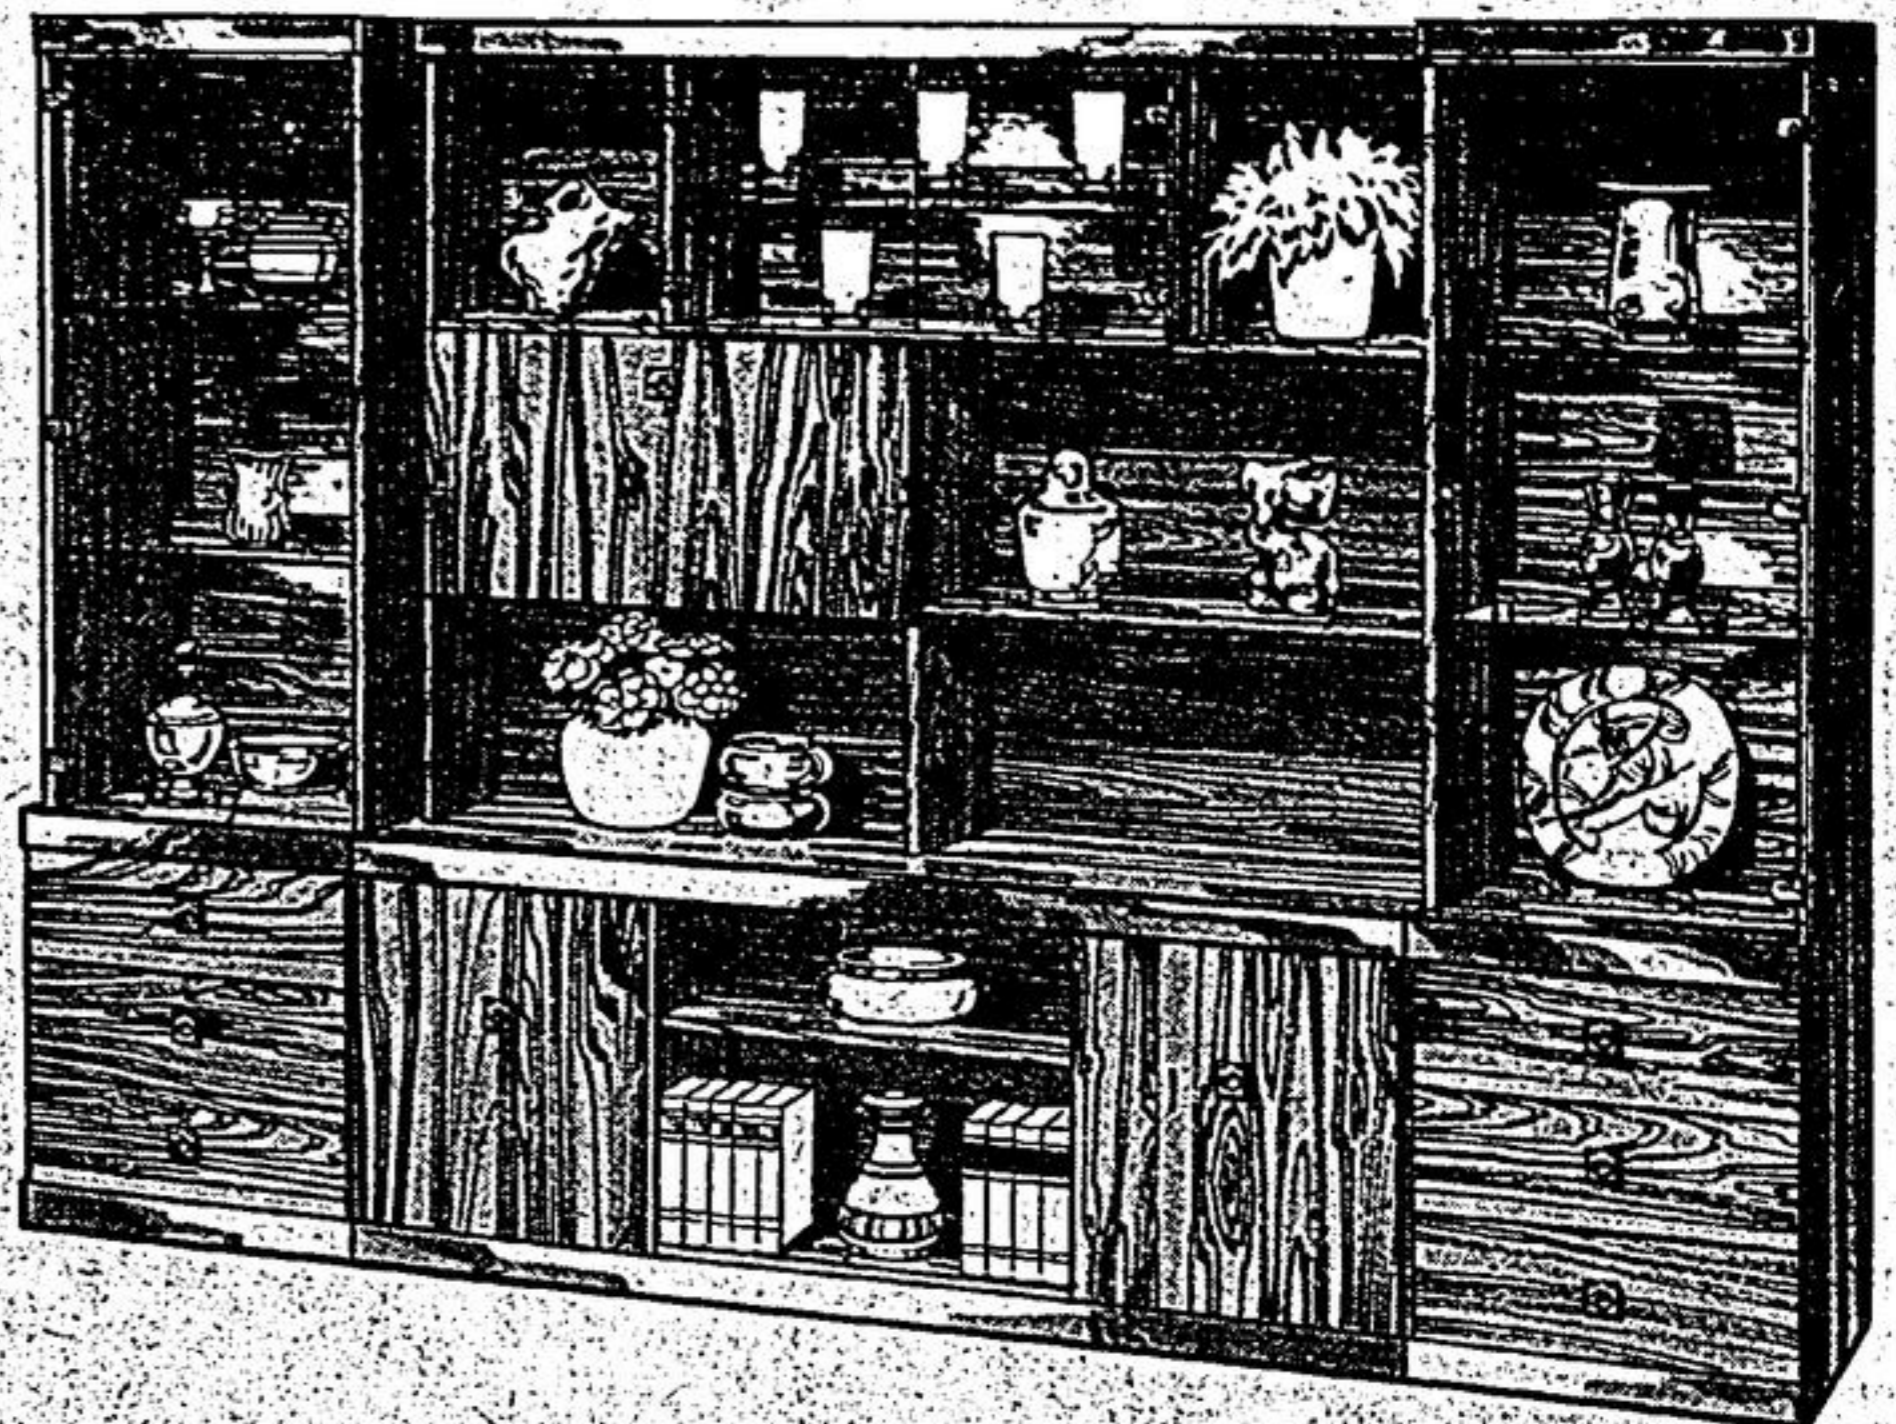

CHESTNUT FINISHED WALL ENSEMBLES

All units 30" x 18" x 76" high except corner unit 25" x 18" x 76" high.
CORNER UNIT \$155⁹³
GLASS DOOR UNIT with light \$342²¹
OPEN BOOKCASE with light \$258⁰⁶
DROP-LID DESK UNIT with light \$314¹⁶

MATCHING CHESTNUT FINISHED TABLES

Round cocktail \$168⁴²
Oval cocktail, Door commode, Hex commode.
\$1382⁵ EA.

MODERN WALL UNITS

Pecan finish is heat and stand resistant. Brass finished handles. Drop-leaf door and two bottom doors. Four adjustable shelves. 48" x 16" x 72" high.

\$158⁰⁰

TEAK FINISHED WALL UNITS

Top with glass doors, drop lid bar and shelves. Sliding doors in base. Overall dimensions 64" x 20" x 67" high. Feature value.

\$358⁸⁸

This sleek contemporary wall furniture adds to your room lighting and shows off your favourite ornaments. Richly grained pecan finish with brushed brass finished trim. Consists of left and right china cabinets with lights each 20" x 19" x 48" high. Overall 100" wide x 19" x 72" high.