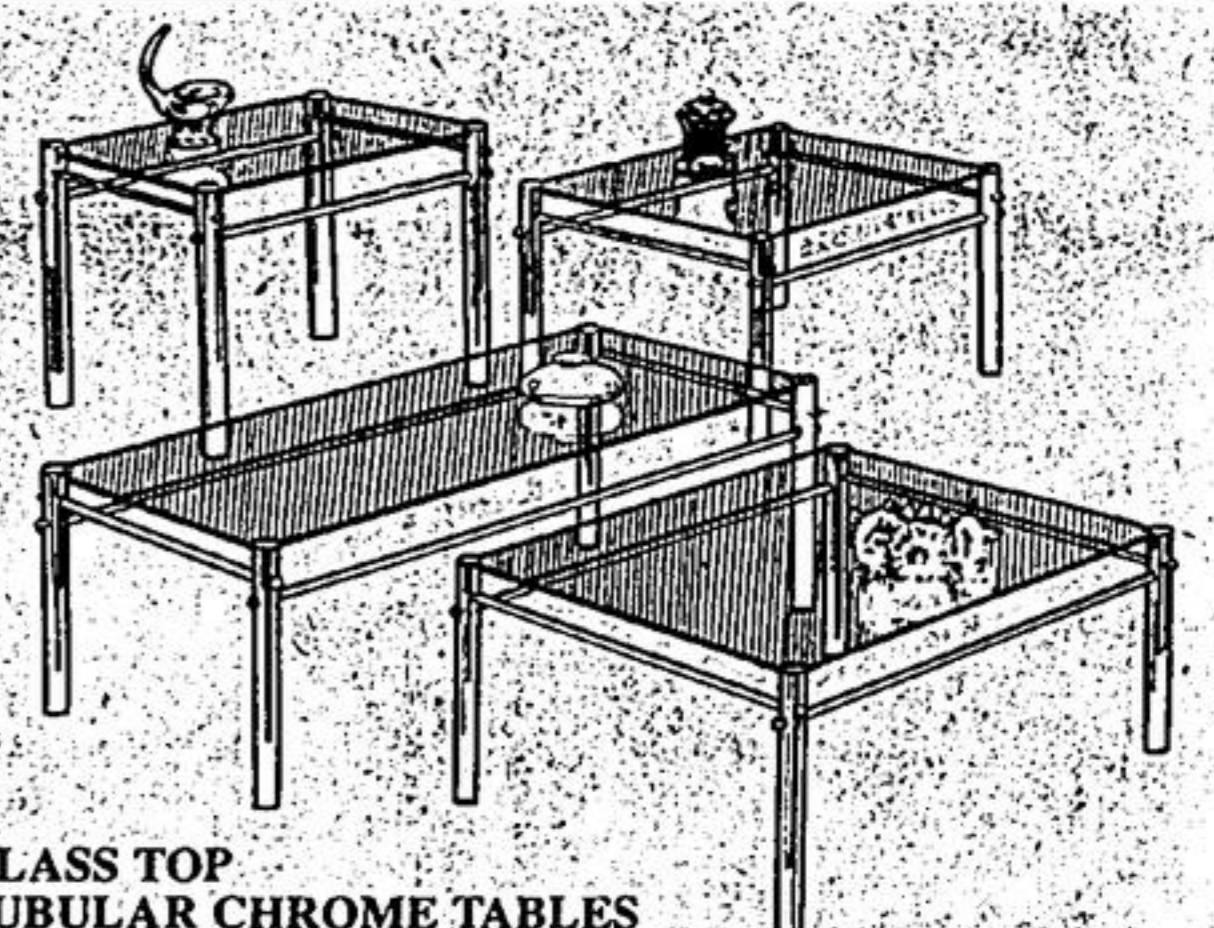

\$167³¹ EACH

PINE FINISHED ACCENT TABLES

Hexagon commode. Square commode 24" x 19". Cocktail 54" x 20" x 16".

\$99²⁶ EACH

PARSON'S LOOK GLASS TOP GROUP

Walnut finish, Brass-like trim.

A. Square cocktail 26" x 36" x 15" \$178⁸⁹

B. Square lamp 27" x 27" x 20" \$129⁸⁰
C. Cocktail 52" x 21" x 15" \$129⁸⁰
D. End 21" x 27" x 20" \$129⁸⁰

EACH

GLASS TOP TUBULAR CHROME TABLES

Bunching 20" x 20" x 15" \$68⁵¹
End 20" x 20" x 26" \$75⁷³
Square cocktail 30" x 30" x 15" \$99²⁹
Cocktail 48" x 20" x 15" \$79³⁴