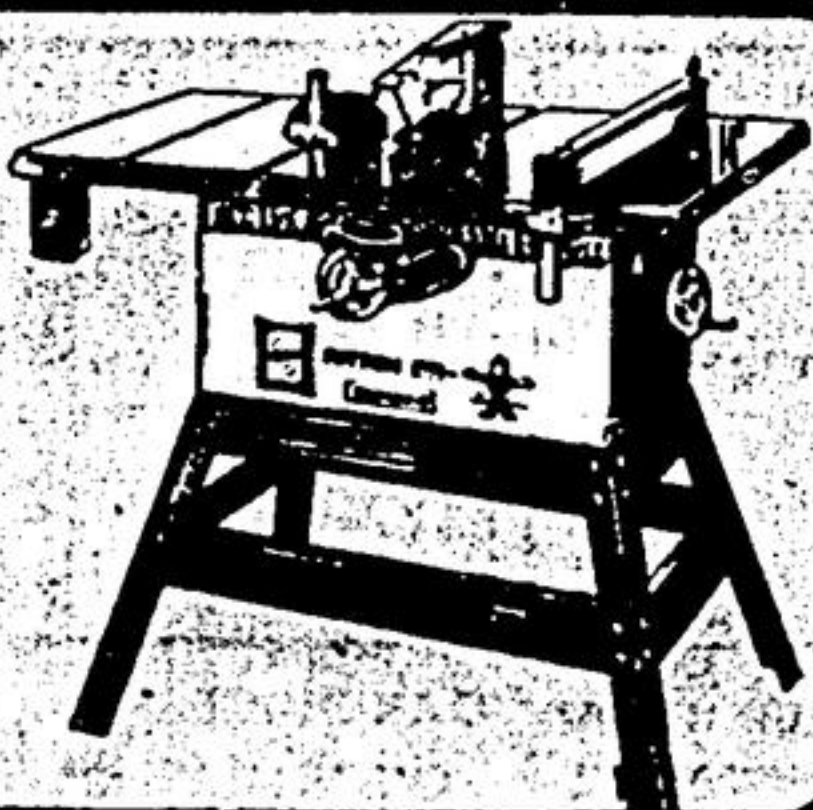

**Save 30.00 On Motorized
SUTTON 10" Table Saw**

Our Regular Price is 298.95

268.95

Engineered and precision made to give you years of carefree use. 3/4 hp, 3450 rpm heavy duty motor, 10" blade cuts to maximum of 3 1/2", and, at a tilt of 45° cuts to 2 1/4". Safety features that include high-impact "see through" blade guard, anti-kickback pawls, and childproof pull-off switch. 427-01904