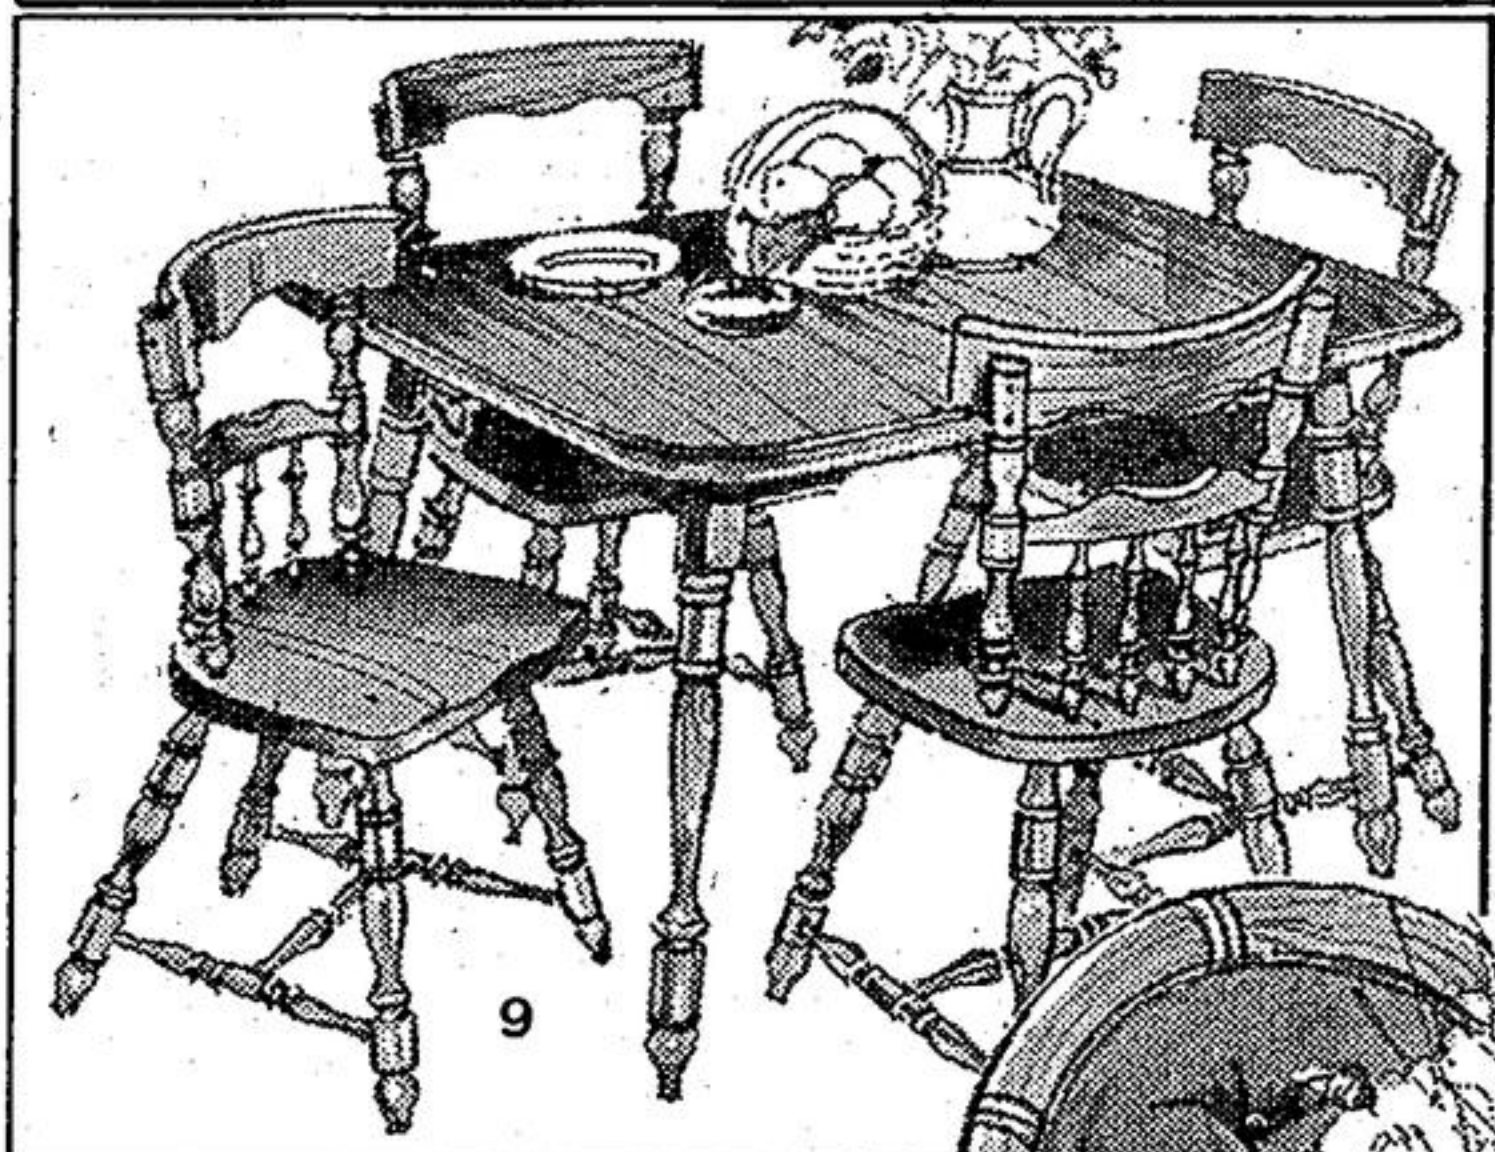

### Smart, space-saving chrome set

Eaton price, 3-pcs. **189<sup>99</sup>**  
2. Drop leaf table. Laminated plastic top, chrome finished frames. 2 padded high-back chairs in brown vinyl covering. (491).  
2A. Additional chairs.  
Eaton price, each 50.00 (DEPT. 470)

### Glass topped table — a sophisticated look

Eaton price, each **142<sup>99</sup>**  
3. Round clear glass top with polished edges. Steel painted chip/scratch resistant frame in sand colour. Easy to assemble, no tools required. (397).  
(DEPT. 470)

### Stacking chairs to suit your needs

Eaton price, each **50<sup>00</sup>**  
4. Sand coloured steel frame to match above table. Stain resistant 'Farmer's stripe' fabric covering in combination of brown/peach/sand/navy. (397).  
(DEPT. 470)

### The more the merrier with this set!

Eaton price, 4-pcs. **479<sup>99</sup>**  
5. Rectangular table with honey-pine look top. T-bar base. Bench seats 5 plus two chairs. Beige tweed polypropylene covers. Dark brown frames. (491).  
5A. Additional chairs.  
Eaton price, each 61.00 (DEPT. 470)