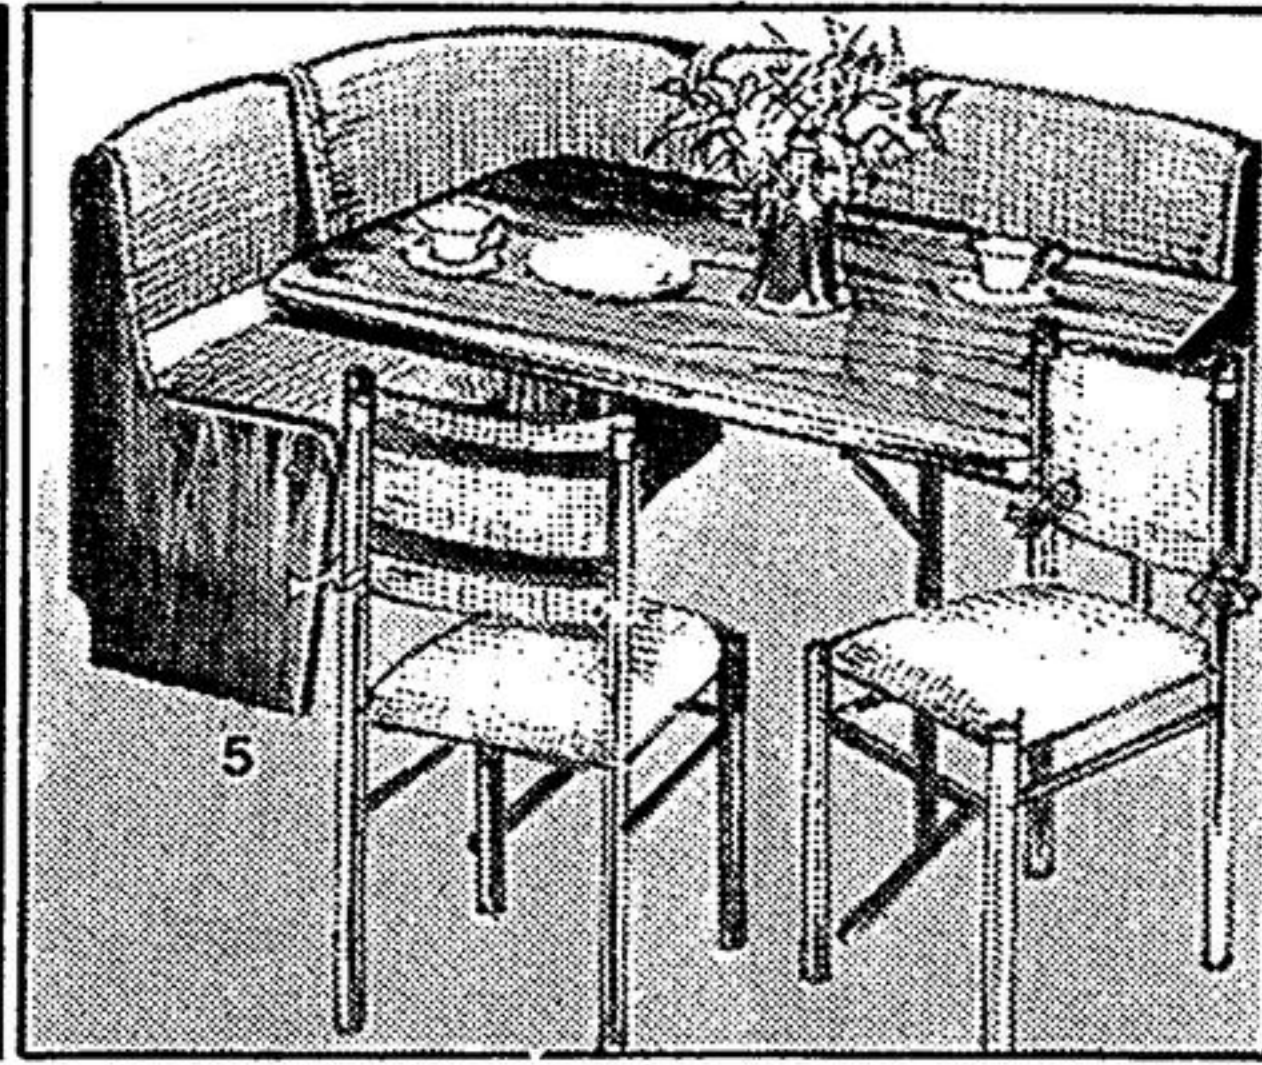

# High-fashion dINETTE sets — all sale-priced

Whether you dine in a roomy kitchen or cosy nook, you're sure to find that "just right" dinette in this selection.

### Classic Bentwood-style chairs

Eaton price, 5-pcs. **429<sup>99</sup>**  
1. Round table with plastic laminated top and metal pedestal base. White finish. 4 chairs with beechwood frames, natural cane seats. (491).  
1A. Additional chairs.  
Eaton price, each 71.50 (DEPT. 470)

### Smart, space-saving chrome set

Eaton price, 3-pcs. **189<sup>99</sup>**  
2. Drop leaf table. Laminated plastic top, chrome finished frames. 2 padded high-back chairs in brown vinyl covering. (491).  
2A. Additional chairs.  
Eaton price, each 50.00 (DEPT. 470)