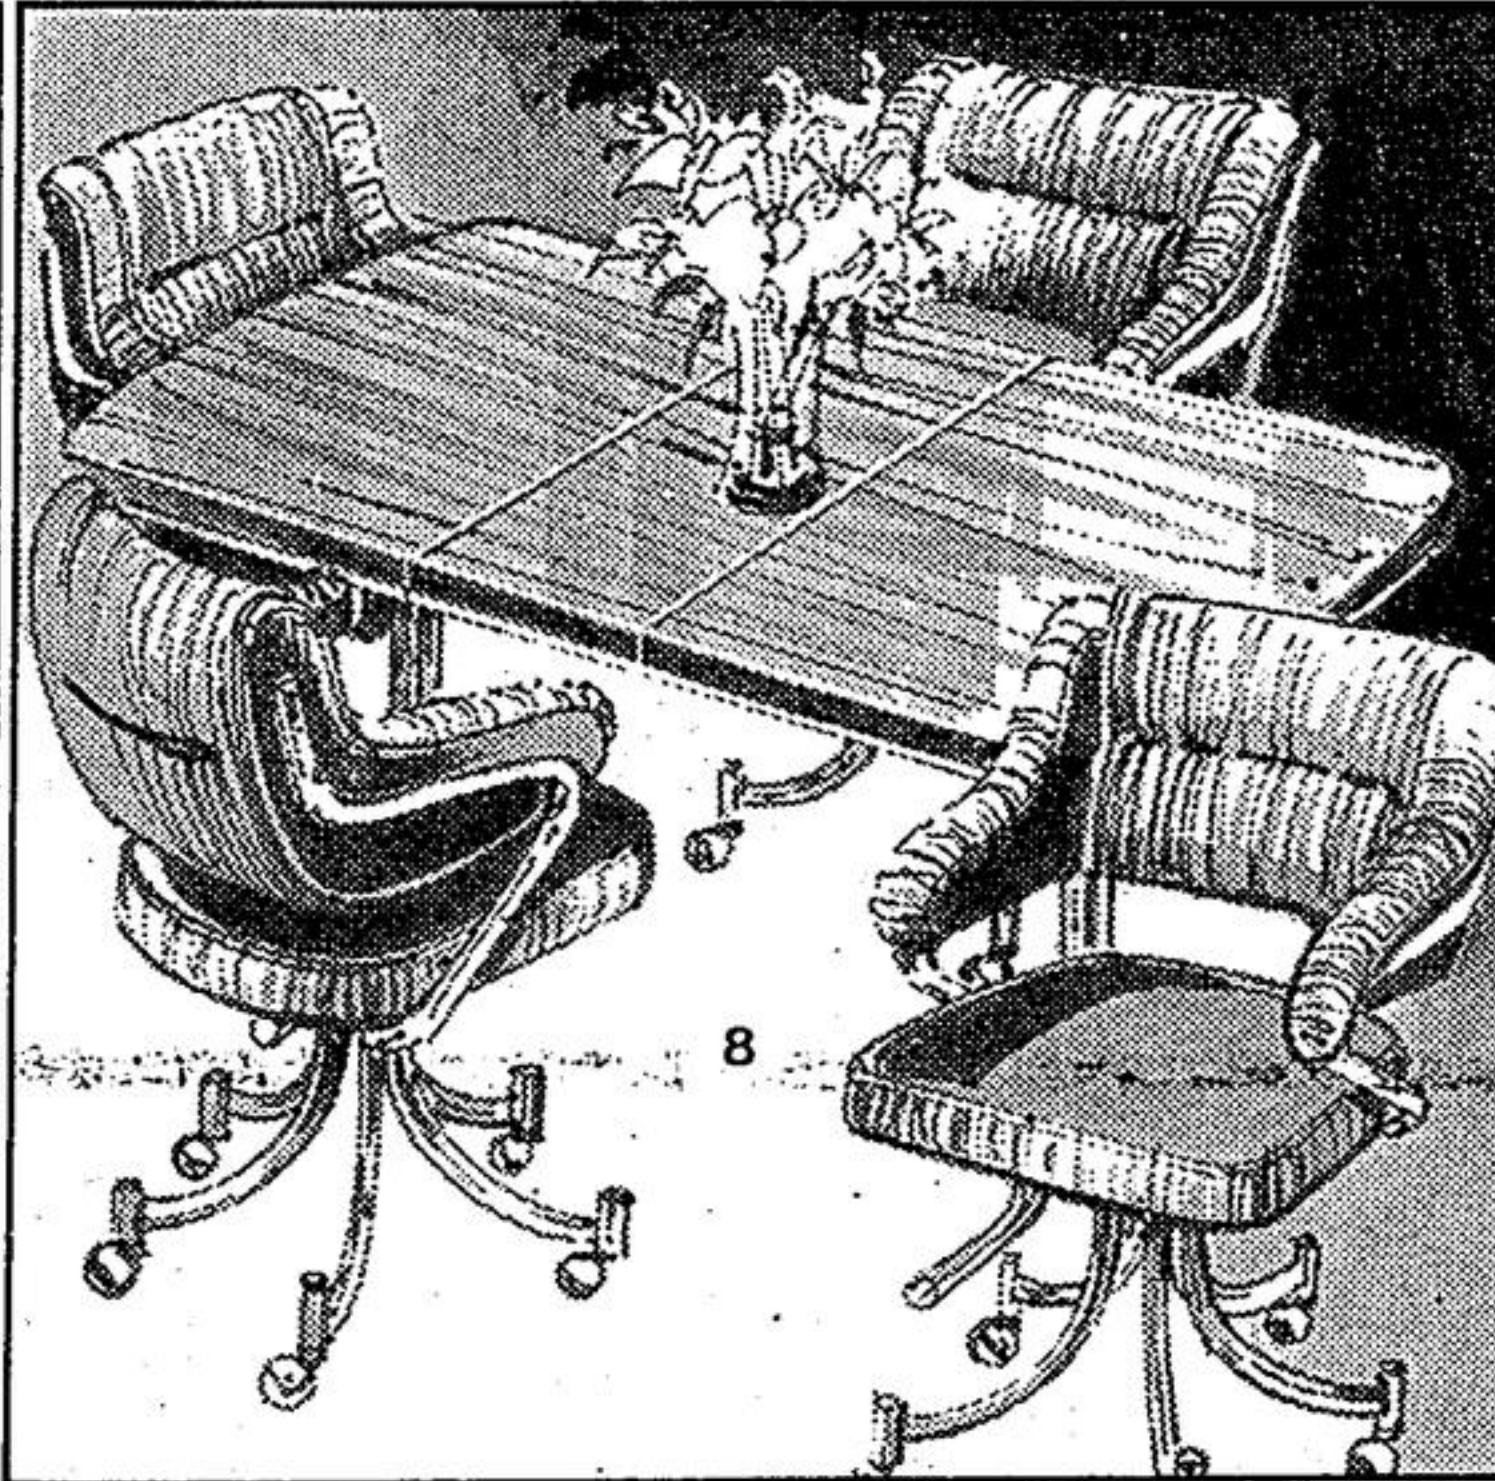

Cleanly-styled wrought iron set

Eaton price, 3-pcs. **219⁹⁹**
6. Just the set for small places! Round glass table top, white finish frame. 2 chairs covered in cheery pineapple-yellow vinyl. (491).
6A. Additional chairs.
Eaton price, each 46.00 (DEPT. 470)

Impressive chrome set for 4

Eaton price, 5-pcs. **369⁹⁹**
7. Compact — but stylish! Octagonal table top in woodgrain finish. Four chairs covered in soft leather-look brown vinyl. (491).
7A. Additional chairs.
Eaton price, each 57.00 (DEPT. 470)

Make it contemporary — with a twist

Eaton price, 5-pcs. **649⁹⁹**
8. Four plump, bucket-type swivel chairs with casters. Rectangular table has oak patterned plastic laminated top. Chrome frames. (491).
(DEPT. 470)

Maple-finished colonial adds a warm touch

Eaton price, 5-pcs. **489⁹⁹**
9. Hardwood construction with interesting twist spindles. Rectangular table seats up to 6. 4 'Falmouth' chairs to match. (465).
9A. Additional chairs.
Eaton price, each 72.50 (DEPT. 370)

Country casual look — so comfortable

Eaton price, 5-pcs. **799⁹⁹**
10. For relaxed dining at home. Roundtable with oak-effect laminated plastic top. 4 padded chairs, covered in brown vinyl with oak-look trim. Brown finished steel frames. (491).
10A. Additional chairs.
Eaton price, each 160.00 (DEPT. 470)

Phone 861-5111. TTY ONLY 591-2345 (Telephone for the deaf) EATON'S — Toronto Eaton Centre (5th floor) — 470/370; Yorkdale, Scarborough, Sherway, Don Mills, Bramalea, Oshawa.

T. EATON CO. LIMITED

■ Eaton's—Toronto Eaton Centre: open Mon. to Fri., 10 a.m. to 9 p.m.; Sat. 9:30 a.m. to 6 p.m. ■ Yonge-Eglinton: Mon. to Fri., 9:30 a.m. to 9 p.m.; Sat. 9:30 a.m. to 6 p.m. ■ Gerrard Square: Mon. to Sat., 9:30 a.m. to 9:30 p.m., Yorkdale, Sherway, Rockwood, Rexdale, Warehouse Store, Bramalea, Don Mills, Scarborough, Pickering, Sheridan, Oshawa: Mon. to Fri., 9:30 a.m. to 9:30 p.m.; Sat. 9:30 a.m. to 6 p.m. ■ Dufferin: Mon. to Sat., 10 a.m. to 10 p.m. ■ Shoppers' World: Mon. to Fri., 10 a.m. to 9:30 p.m.; Sat. 10 a.m. to 6 p.m. ■ Victoria Park: Mon. to Sat., 9:30 a.m. to 10 p.m. ■ Eaton's telephone order service open 24 hours daily—861-5111.

EATON'S