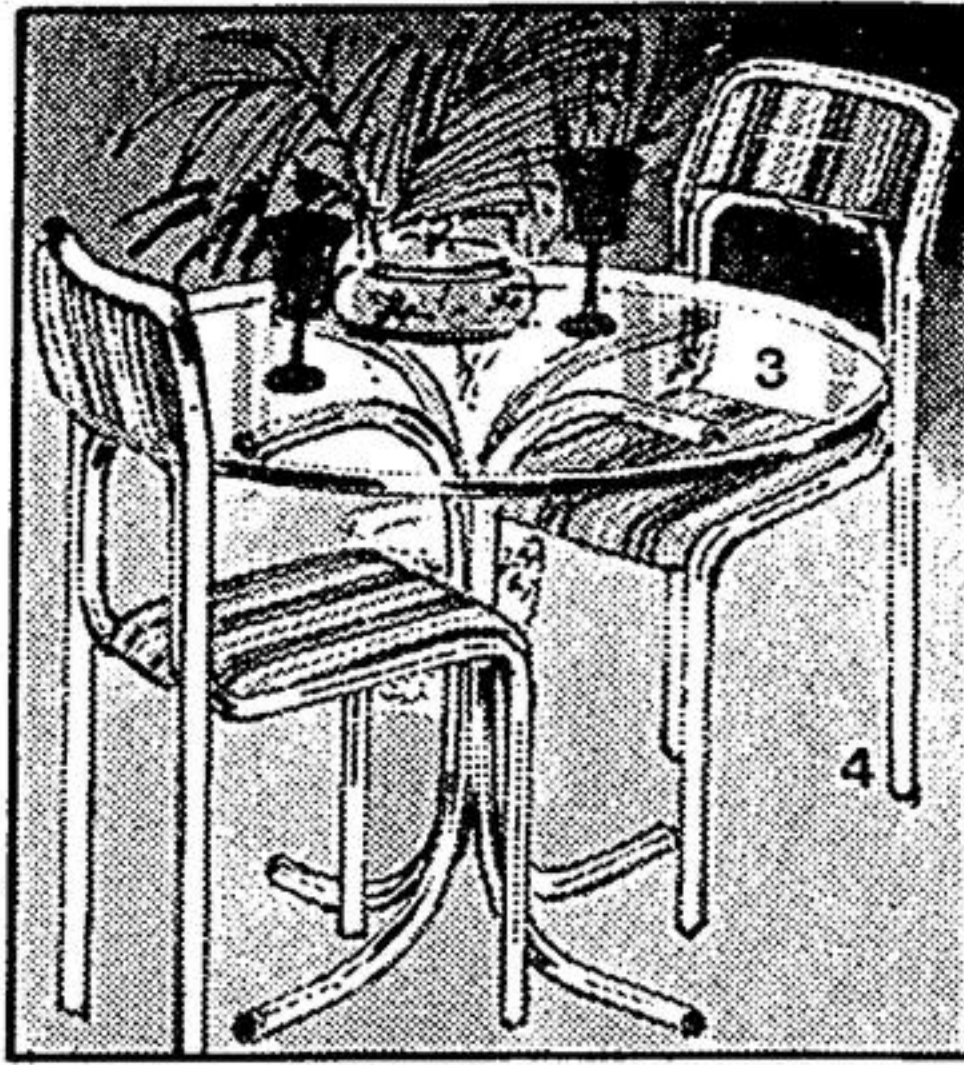

# High-fashion dINETTE sets — all sale-priced

Whether you dine in a roomy kitchen or cosy nook, you're sure to find that "just right" dinette in this selection.

### Classic Bentwood-style chairs

Eaton price, 5-pcs. **429<sup>99</sup>**  
1. Round table with plastic laminated top and metal pedestal base. White finish. 4 chairs with beechwood frames, natural cane seats. (491).  
1A. Additional chairs.  
Eaton price, each 71.50 (DEPT. 470)