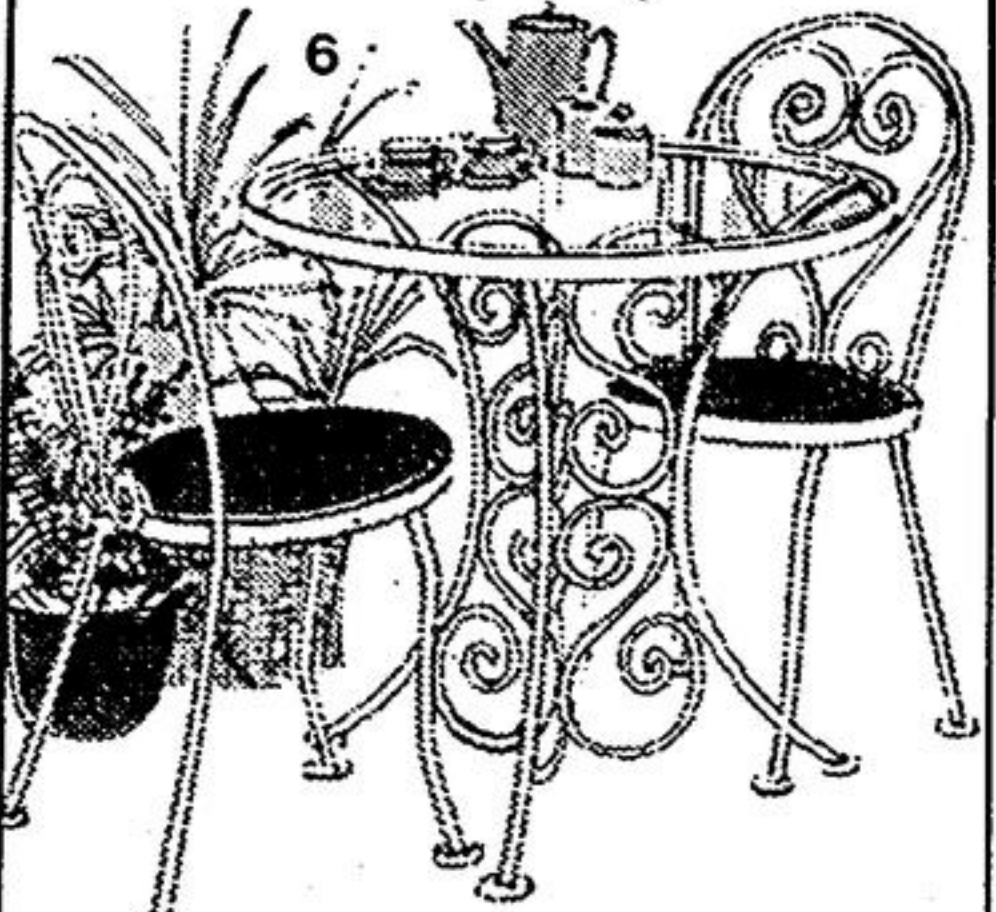

# High-fashion dINETTE sets — all sale-priced

Whether you dine in a roomy kitchen or cosy nook, you're sure to find that "just right" dinette in this selection.

### Classic Bentwood-style chairs

Eaton price, 5-pcs. **429<sup>99</sup>**  
1. Round table with plastic laminated top and metal pedestal base. White finish. 4 chairs with beechwood frames, natural cane seats. (491).  
1A. Additional chairs.  
Eaton price, each 71.50 (DEPT. 470)

### Smart, space-saving chrome set

Eaton price, 3-pcs. **189<sup>99</sup>**  
2. Drop leaf table. Laminated plastic top, chrome finished frames. 2 padded high-back chairs in brown vinyl covering. (491).  
2A. Additional chairs.  
Eaton price, each 50.00 (DEPT. 470)

### The more the merrier with this set!

Eaton price, 4-pcs. **479<sup>99</sup>**  
5. Rectangular table with honey-pine look top. T-bar base. Bench seats 5 plus two chairs. Beige tweed polypropylene covers. Dark brown frames. (491).  
5A. Additional chairs.  
Eaton price, each 61.00 (DEPT. 470)