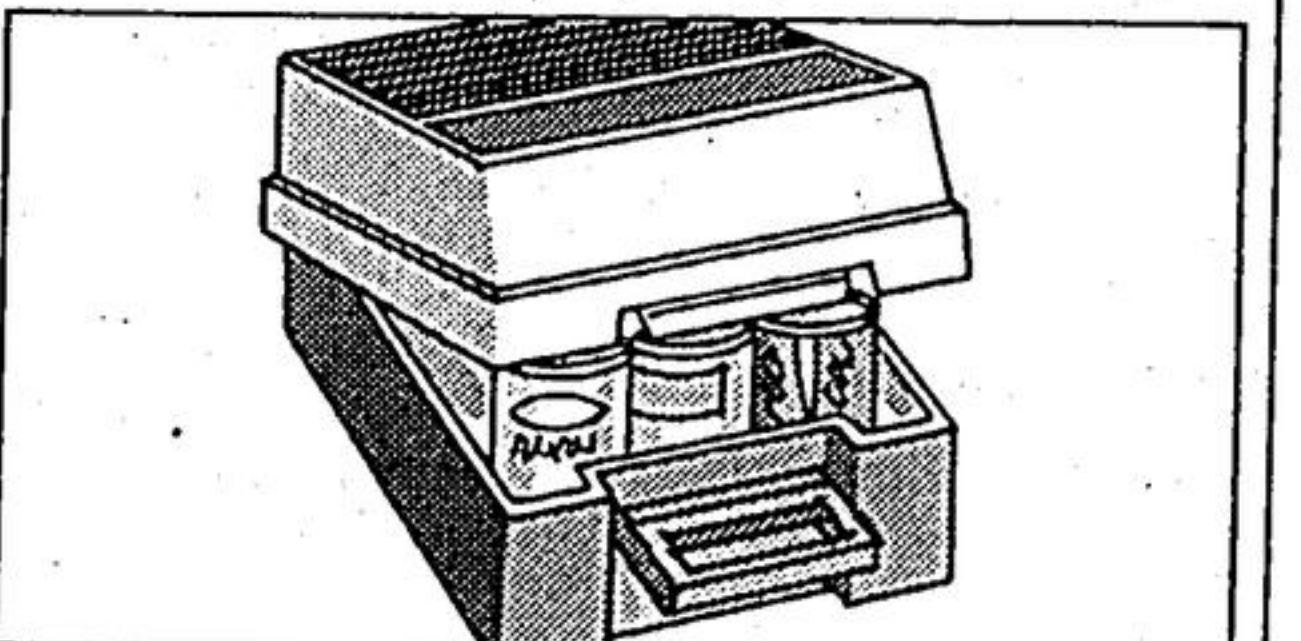

Rubbermaid coolers
Portable coolers keep food and drinks cold up to 8 hours!
Eaton price, each
4⁹⁹
Personal Shopping Only.
(Dept. 254 — not available at Eaton's Warehouse Store.)