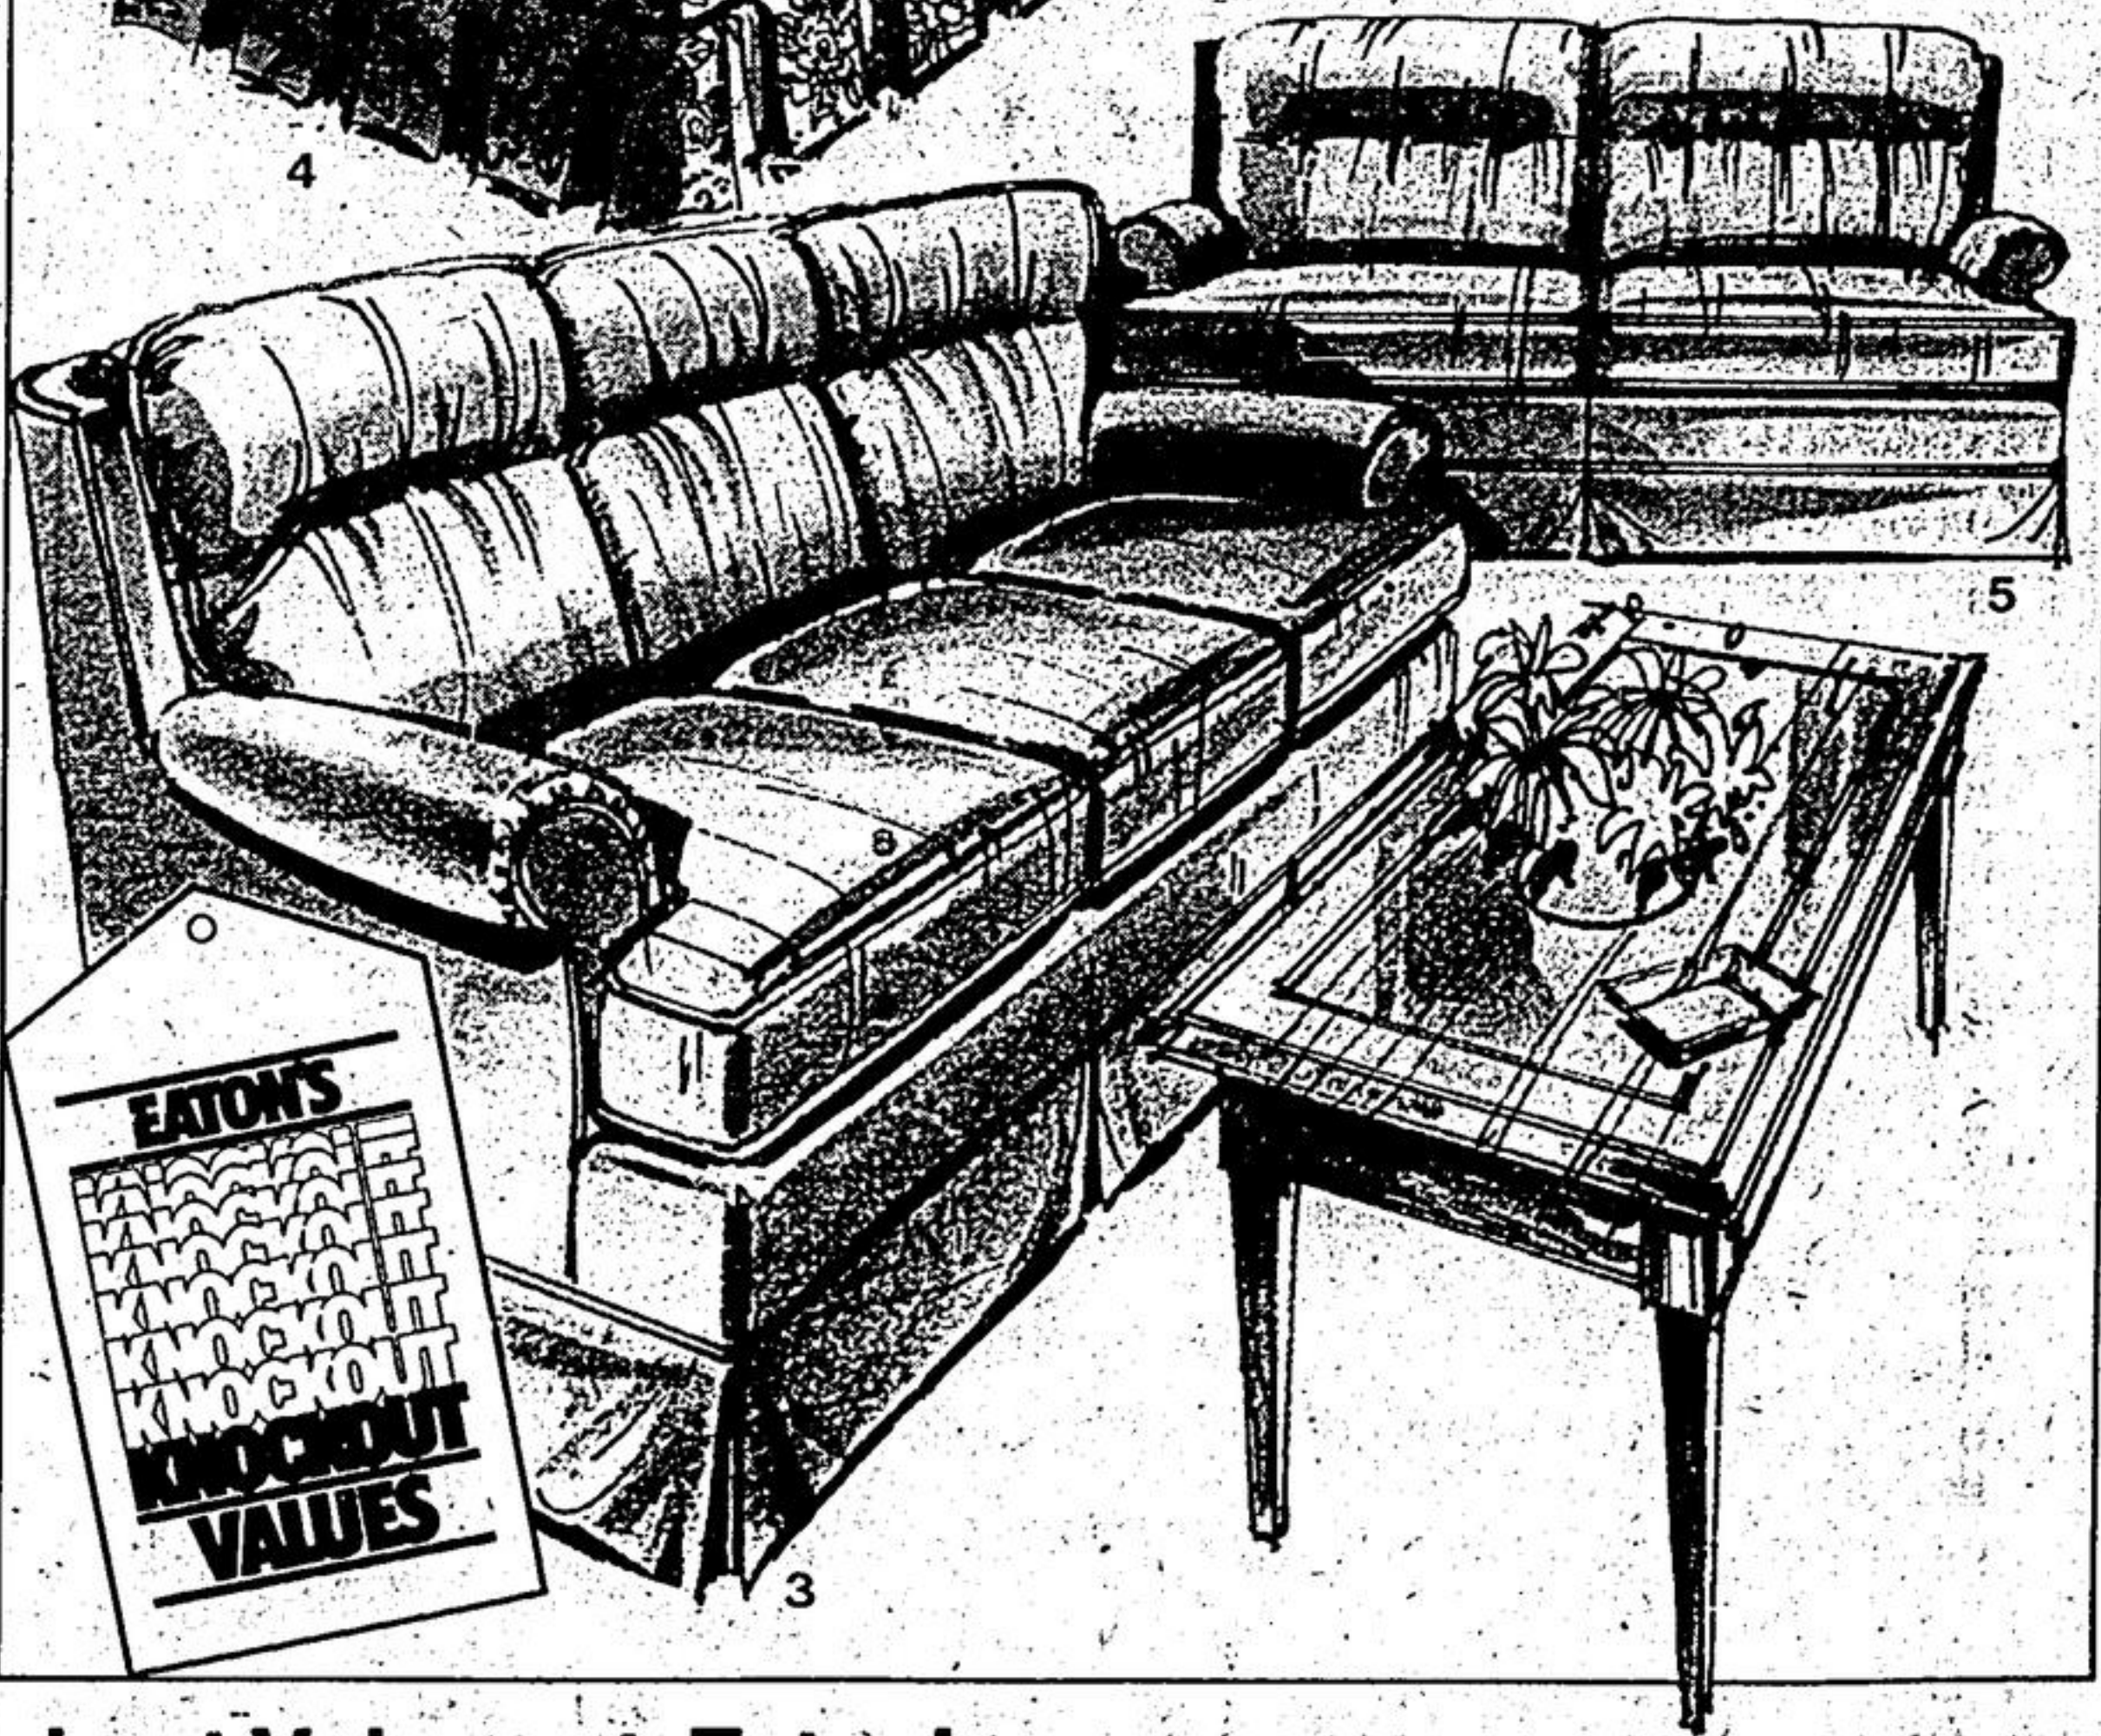

Our buyers at Eaton's have made a huge special purchase of these Sklar beauties. That's why we can offer you this exceptional inflation-fighting price! And just look at these superb construction features!

- Sturdy kiln-dried hardwood frames built to last through years of hard wear.
- Tough 'No-Sag' springs made to handle plenty of rough stuff, yet still support you beautifully.
- Polyester wrapped seat cushions for super softness and 'sink-in' comfort.
- Quality polyurethane foam back cushions for extra-firm support.

(1) 501 — Traditional sofa with roll arms; semi-attached buttoned back. Eye-catching Jacobean print cotton cover in natural tones. Eaton price, each 399.99

(2) 466 — Charming colonial sofa has maple-finished wood trim. Nylon floral cover in Autumn tones with smart welt trim. Eaton price, each 399.99

(3) 501 — Comfy high-back sofa with rounded lawson arm; curved top rail with attached split back treatment. Soft acrylic velvet cover in biscuit colour. Eaton price, each 399.99

Why not complement your new sofa with a matching chair or loveseat. They're also at Eaton's special prices!

Matching chairs.
(4a) 501 — Traditional or high-back
(4A) 466 — Colonial
Eaton price, each 229⁹⁹

Matching loveseats.
(5) 501 — Traditional or high-back
(5A) 466 — Colonial
Eaton price, each 329⁹⁹

So, if you're searching for a sofa that provides comfort and quality construction but doesn't come with a high price tag, then see these Sklar sofas at Eaton's before this exciting offer ends Saturday, June 28th!

TTY ONLY — 591-2345 (Telephone for the deaf).
EATON'S — Toronto Eaton Centre (5th floor) — 270/370; Yorkdale, Scarborough, Sherway, Don Mills, Shoppers' World, Bramalea, Oshawa.

Part of a continuing series of Knockout Values at Eaton's

EATON'S
Alive for Summer

■ Eaton's — Toronto Eaton Centre: open Mon. to Fri., 10 a.m. to 9 p.m.; Sat. 9:30 a.m. to 6 p.m. ■ Yonge-Eglinton: Mon. to Fri., 9:30 a.m. to 9 p.m.; Sat. 9:30 a.m. to 6 p.m. ■ Cerrard Square: Mon. to Sat., 9:30 a.m. to 9:30 p.m. ■ Yorkdale, Sherway, Rockwood, Rexdale, Warehouse Store, Bramalea, Don Mills, Scarborough, Pickering, Sheridan, Oshawa: Mon. to Fri., 9:30 a.m. to 9:30 p.m.; Sat. 9:30 a.m. to 6 p.m. ■ Dufferin: Mon. to Sat., 10 a.m. to 10 p.m. ■ Shoppers' World: Mon. to Fri., 10 a.m. to 9:30 p.m.; Sat. 10 a.m. to 6 p.m. ■ Victoria Park: Mon. to Sat., 9:30 a.m. to 10 p.m. ■ Eaton's telephone order service open 24 hours daily—861-5111.