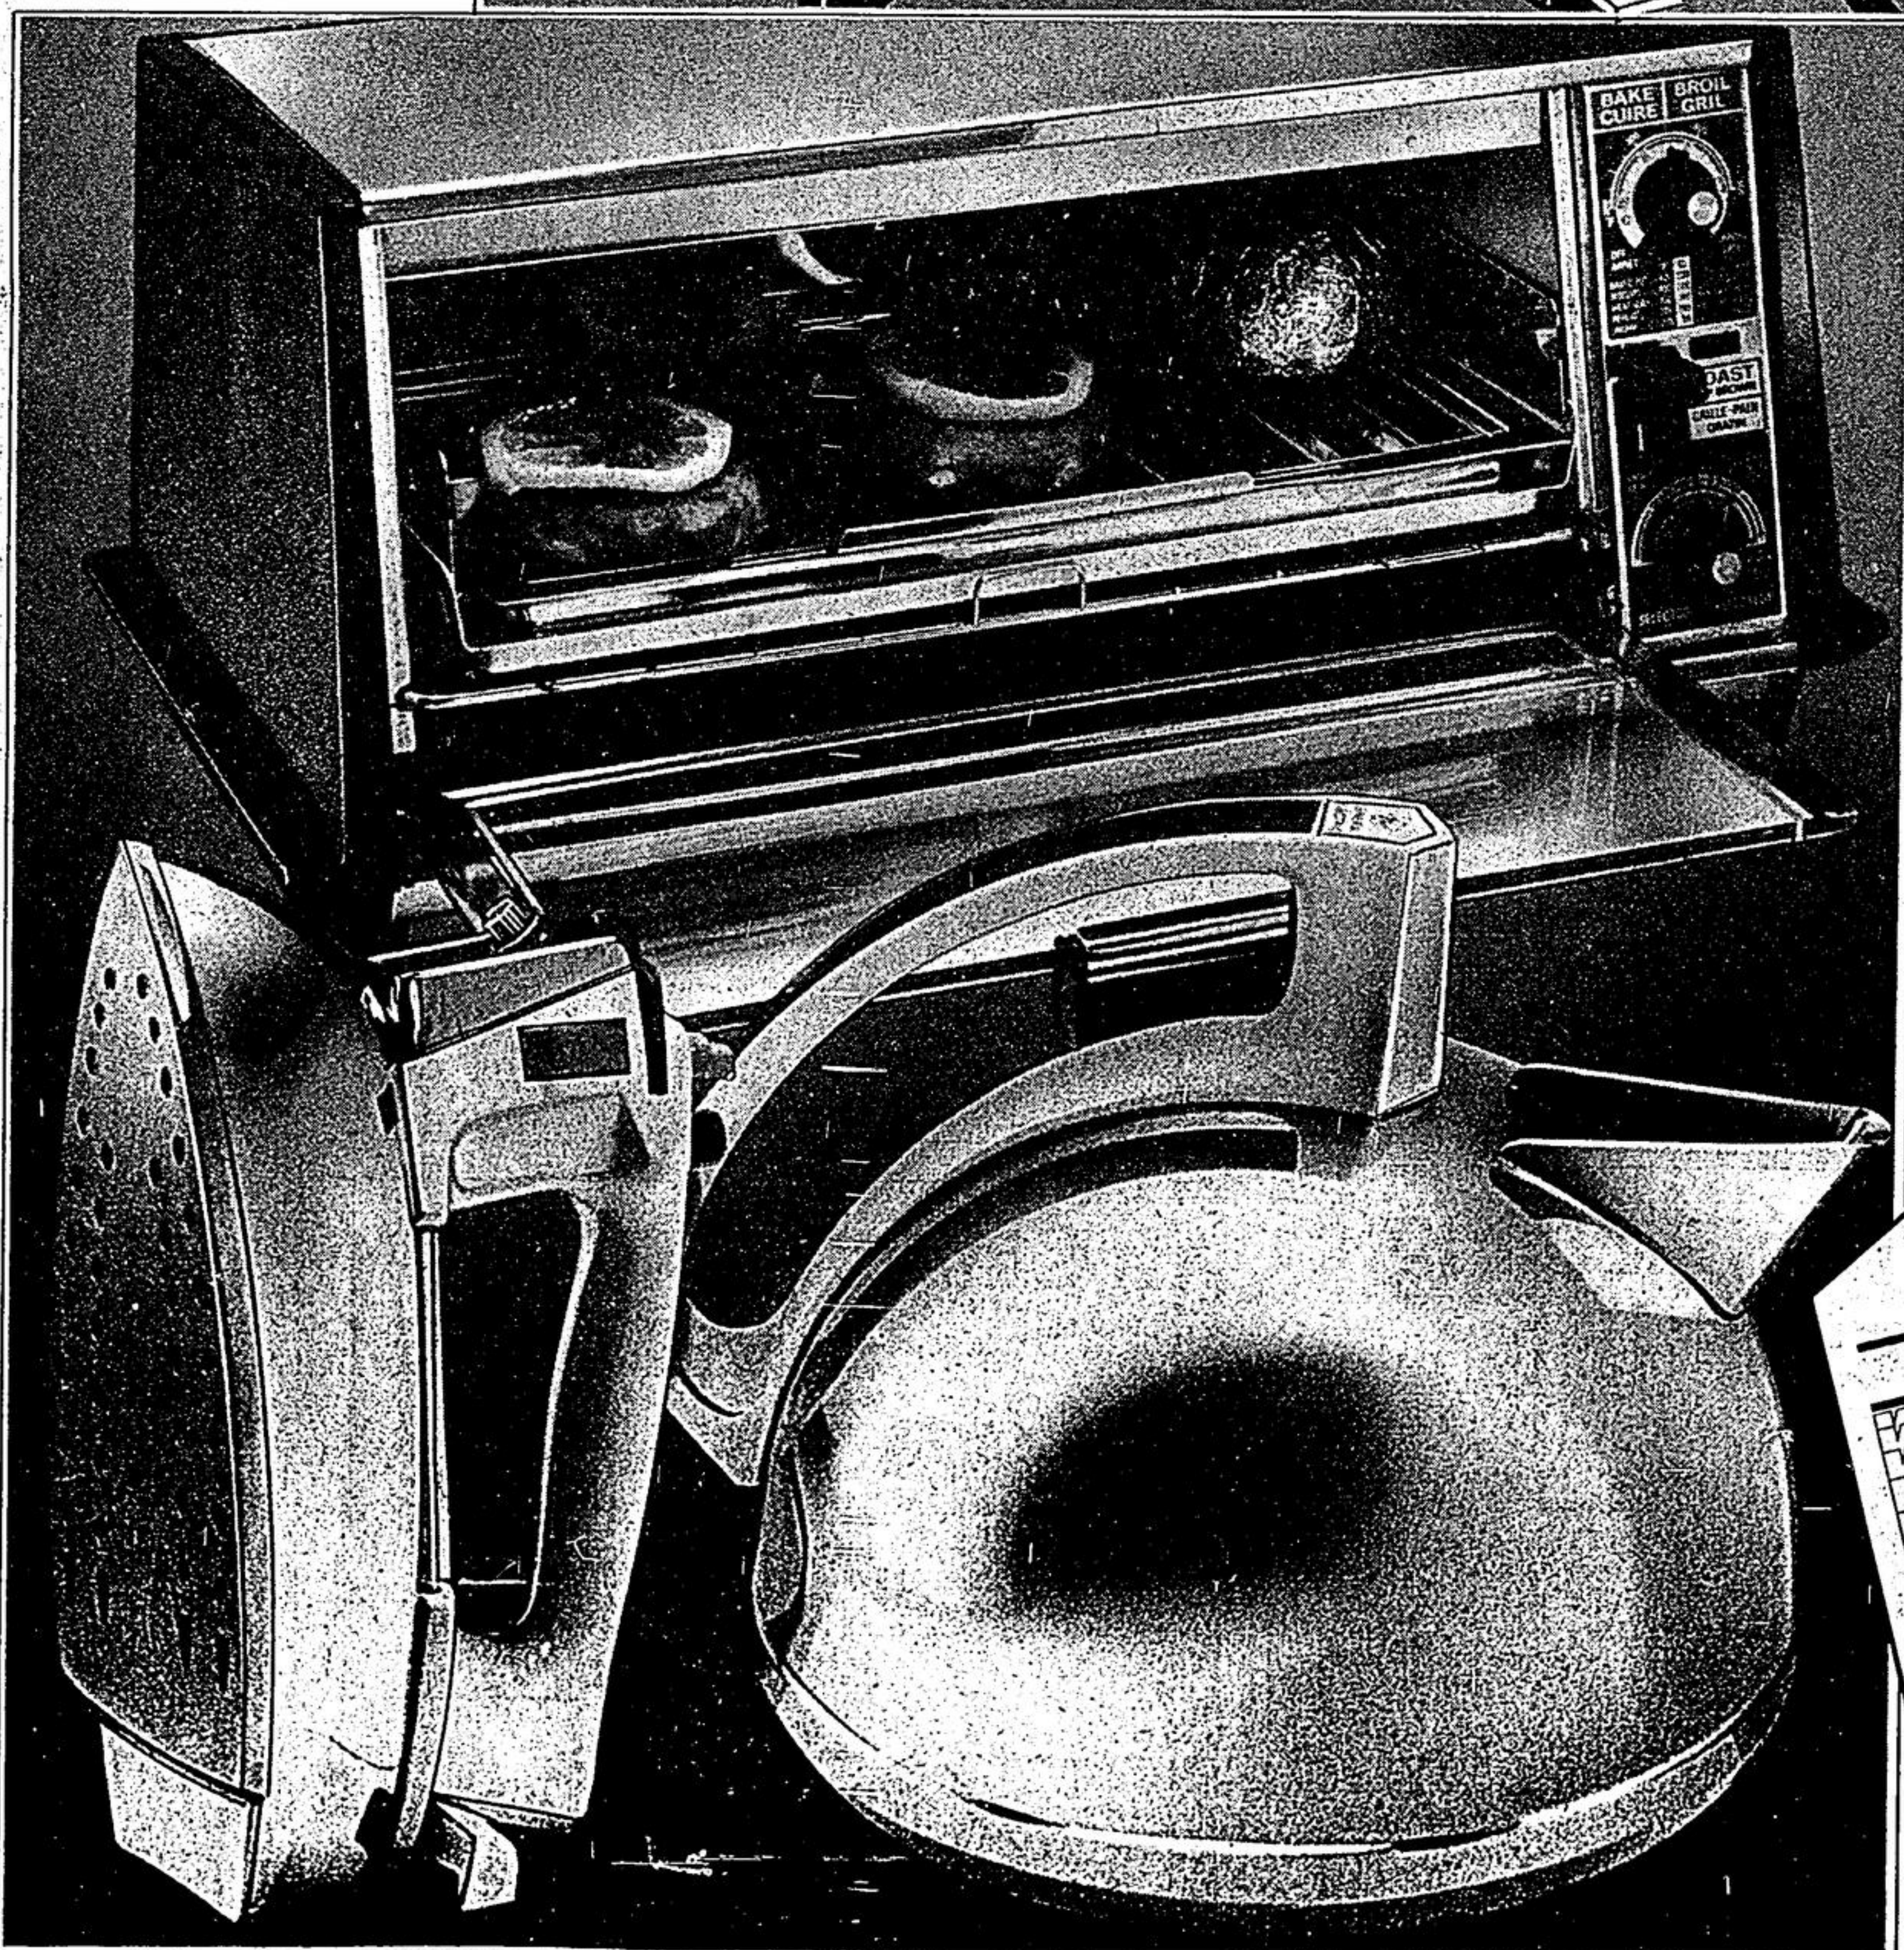

ADVERTISING CORRECTION

EATON'S SUMMER 'ALIVE SALE insert appearing in Inland Newspapers Wednesday, June 4th/Thursday, June 5th, 1980.

PLEASE NOTE:

Page 15 — Item 15G — Swimwear specials — Size description is incorrect. Not available in X-Large.
Page 25 — Item 25E — Coaster — Red 16" Frame — Size description is incorrect, it should read 16" wheels.
Item 25 E1 — Coaster — Blue 20" Frame. Size description is incorrect, it should read 20" wheels.
Page 34 — Item 34J — Electric lighter. Not as illustrated. Inadvertently, the error listed above has appeared in our advertising. We sincerely regret any confusion or inconvenience to our customers.