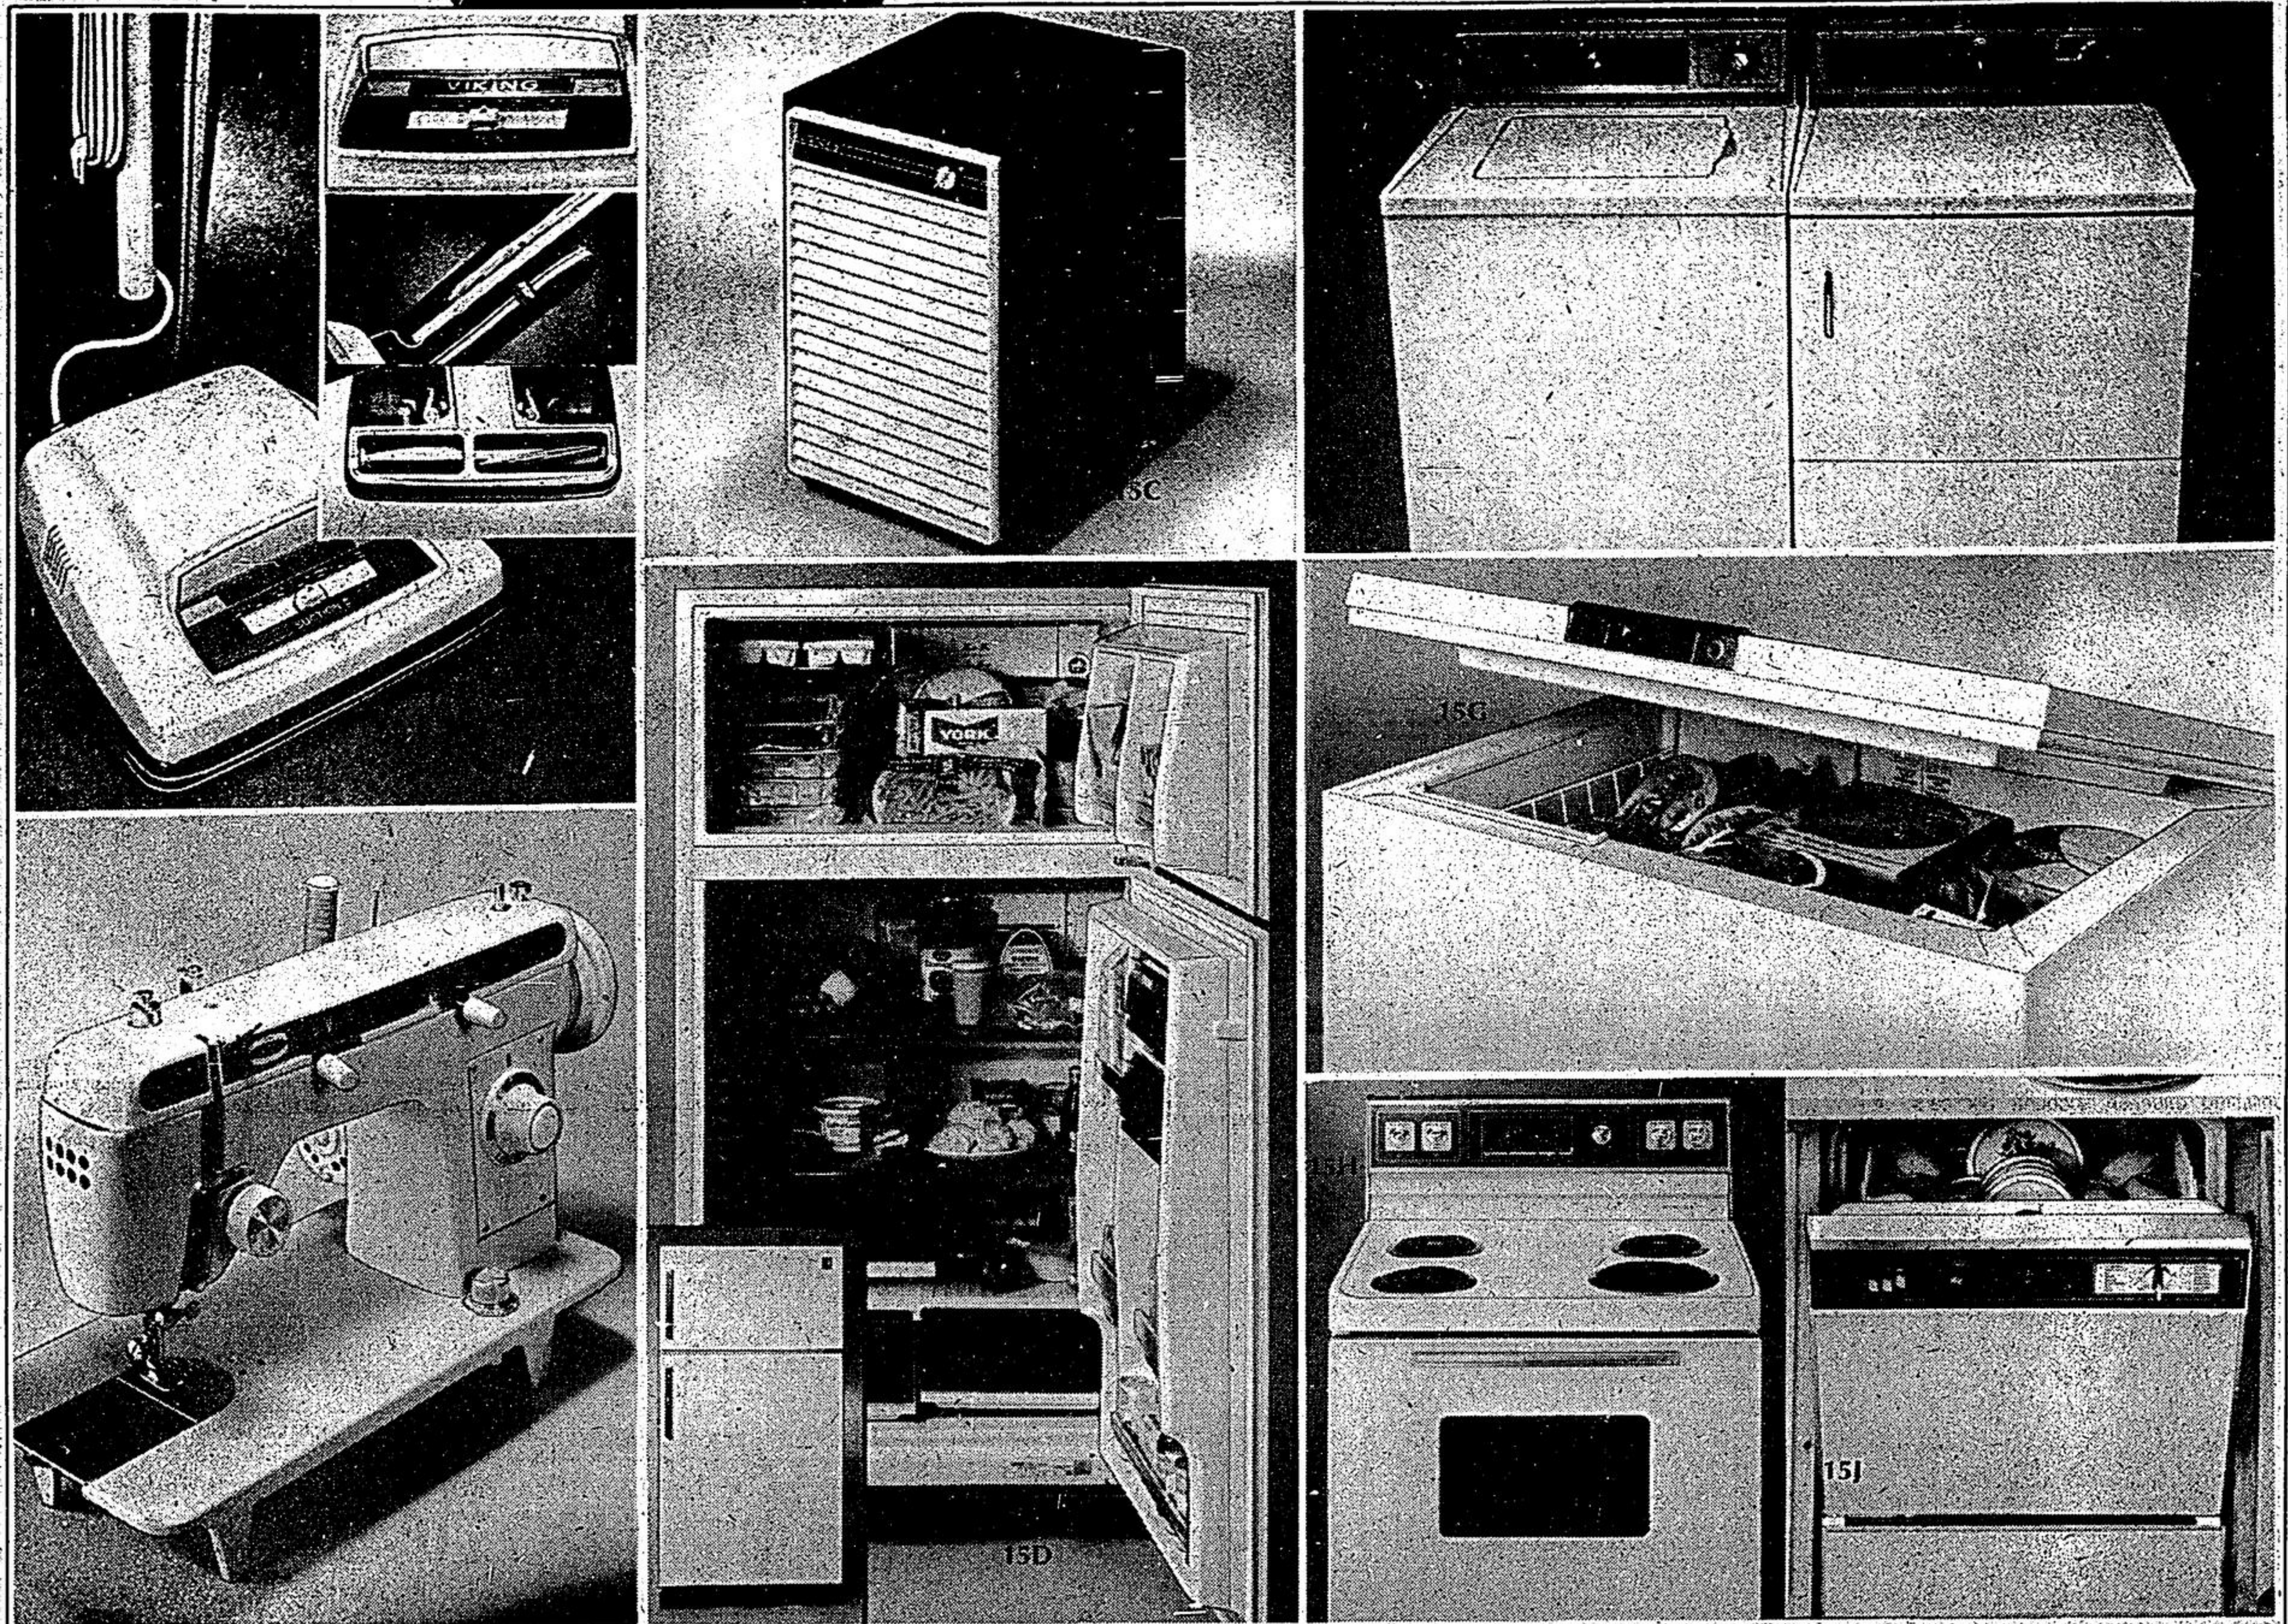

VIKINGS

at super-low sale prices!

Viking upright vacuum cleaner

(15A) 416 — Vibra Groomer II with 7 beater bars to shake out ground-in dirt. With extra-suction power motor, nylon brushes, slide controlled rug height adjustment. Headlight, edge cleaner, 3-position handle, vinyl dust bag cover. 18' cord. Model V4306.

Eaton price, each **169⁹⁹**
(DEPT. 258)

Viking 4-stitch sewing machine

(15B) 514 — Has triple-lock stretch stitch. Model 641A. Note: a case or cabinet with control is needed to operate this machine.

Eaton price, each **129⁹⁹**

(15B1) 514 — Carry case #1. Not shown. With foot control. Eaton price, each 29.99
(15B2) 514 — Cabinet #7. Not shown. With knee control. Eaton price, each 62.99
(DEPT. 570)

Dehumidifier

(15C) 420 — Viking DR18 collects 8.5L/24 hrs. Humidistat maintains proper humidity level automatically.

Eaton price, each **189⁹⁹**
(DEPT. 356)

Refrigerator

(15D) 423 — 14.8 cu. ft. frost free unit. Viking model R815FBC, white.

Eaton price, each **549⁹⁹**
Almond, Harvest Wheat 10.00 extra.
(DEPT. 259)

5-cycle washer

(15E) 414 — Viking model EWX22R has 4 water levels. 18 lb. capacity. White.

Eaton price, each **419⁹⁹**

Viking dryer

(15F) 414 — Model EDX22R has automatic dry. White.

Eaton price, each **269⁹⁹**
(DEPT. 257)

Viking freezer

(15G) 422 — Holds 263 lbs. Model H907.

Eaton price, each **239⁹⁹**
(DEPT. 259)

Viking range

(15H) 400 — Model S835 with easy-clean oven. White.

Eaton price, each 319.99

Harvest Wheat, Almond 10.00 extra.
(15H1) 400 — Compact model S928. Easy-clean oven. White. Eaton price, each 249.99
(DEPT. 256)

Dishwashers

(15J) 399 — Built-in Viking model UF913. 5-colour pack. Eaton price, each 369.99

(15J1) 399 — Convertible Viking model F913. White. Eaton price, each 399.99
Almond, Harvest Wheat 10.00 extra.
(DEPT. 556)

EATON'S

EATON'S — TORONTO EATON CENTRE
Dundas and Yonge at the Subway
Open Monday to Friday 10 a.m. to 9 p.m. and Saturday 9:30 a.m. to 6 p.m.

YONGE- EGLINTON
Mon. to Fri. 9:30 a.m. to 9 p.m.
Sat. 9:30 a.m. to 6 p.m.

YORKDALE
Dufferin and 401
Mon. to Fri. 9:30 a.m. to 9:30 p.m.
Sat. 9:30 a.m. to 6 p.m.

DUFFERIN
Dufferin and Bloor
Mon. to Sat. 10 a.m. to 10 p.m.

SHERWAY
Q.E.W. and Hwy. 427
Mon. to Fri. 9:30 a.m. to 9:30 p.m.
Sat. 9:30 a.m. to 6 p.m.

ROCKWOOD
Dixie and Burnhamthorpe
Mon. to Fri. 9:30 a.m. to 9:30 p.m.
Sat. 9:30 a.m. to 6 p.m.

REXDALE
Islington and Rexdale Blvd.
Mon. to Fri. 9:30 a.m. to 9:30 p.m.
Sat. 9:30 a.m. to 6 p.m.

WAREHOUSE STORE
Weston Road and Sheppard
Mon. to Fri. 9:30 a.m. to 9:30 p.m.
Sat. 9:30 a.m. to 6 p.m.

BRAMALEA
Dixie Rd., Hwy. 7
Mon. to Fri. 9:30 a.m. to 9:30 p.m.
Sat. 9:30 a.m. to 6 p.m.

GERRARD SQUARE
Pape and Gerrard
Mon. to Sat. 9:30 a.m. to 9:30 p.m.

DON MILLS
Don Mills Road-Lawrence
Mon. to Fri. 9:30 a.m. to 9:30 p.m.
Sat. 9:30 a.m. to 6 p.m.

VICTORIA PARK
Victoria Park and Sheppard
Mon. to Sat. 9:30 a.m. to 10 p.m.

SCARBOROUGH
McCowan Rd. and 401
Mon. to Fri. 9:30 a.m. to 9:30 p.m.
Sat. 9:30 a.m. to 6 p.m.

PICKERING SHERIDAN
Sheridan Mall
Liverpool Rd. and Highway 2
Mon. to Fri. 9:30 a.m. to 9:30 p.m.
Sat. 9:30 a.m. to 6 p.m.