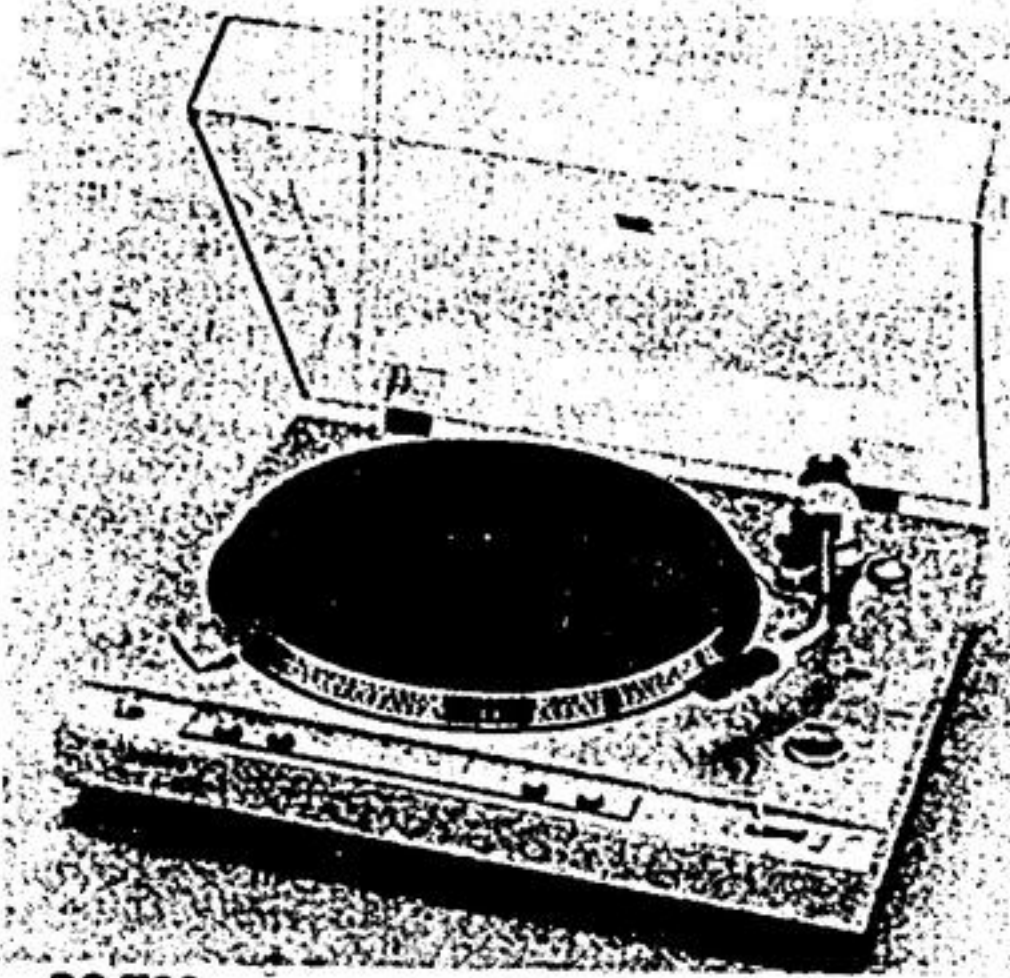

PS-T30 Direct Drive - fully automatic - Main function control accessible with dust cover closed with cartridge $229.95

Go ahead buy a Sony