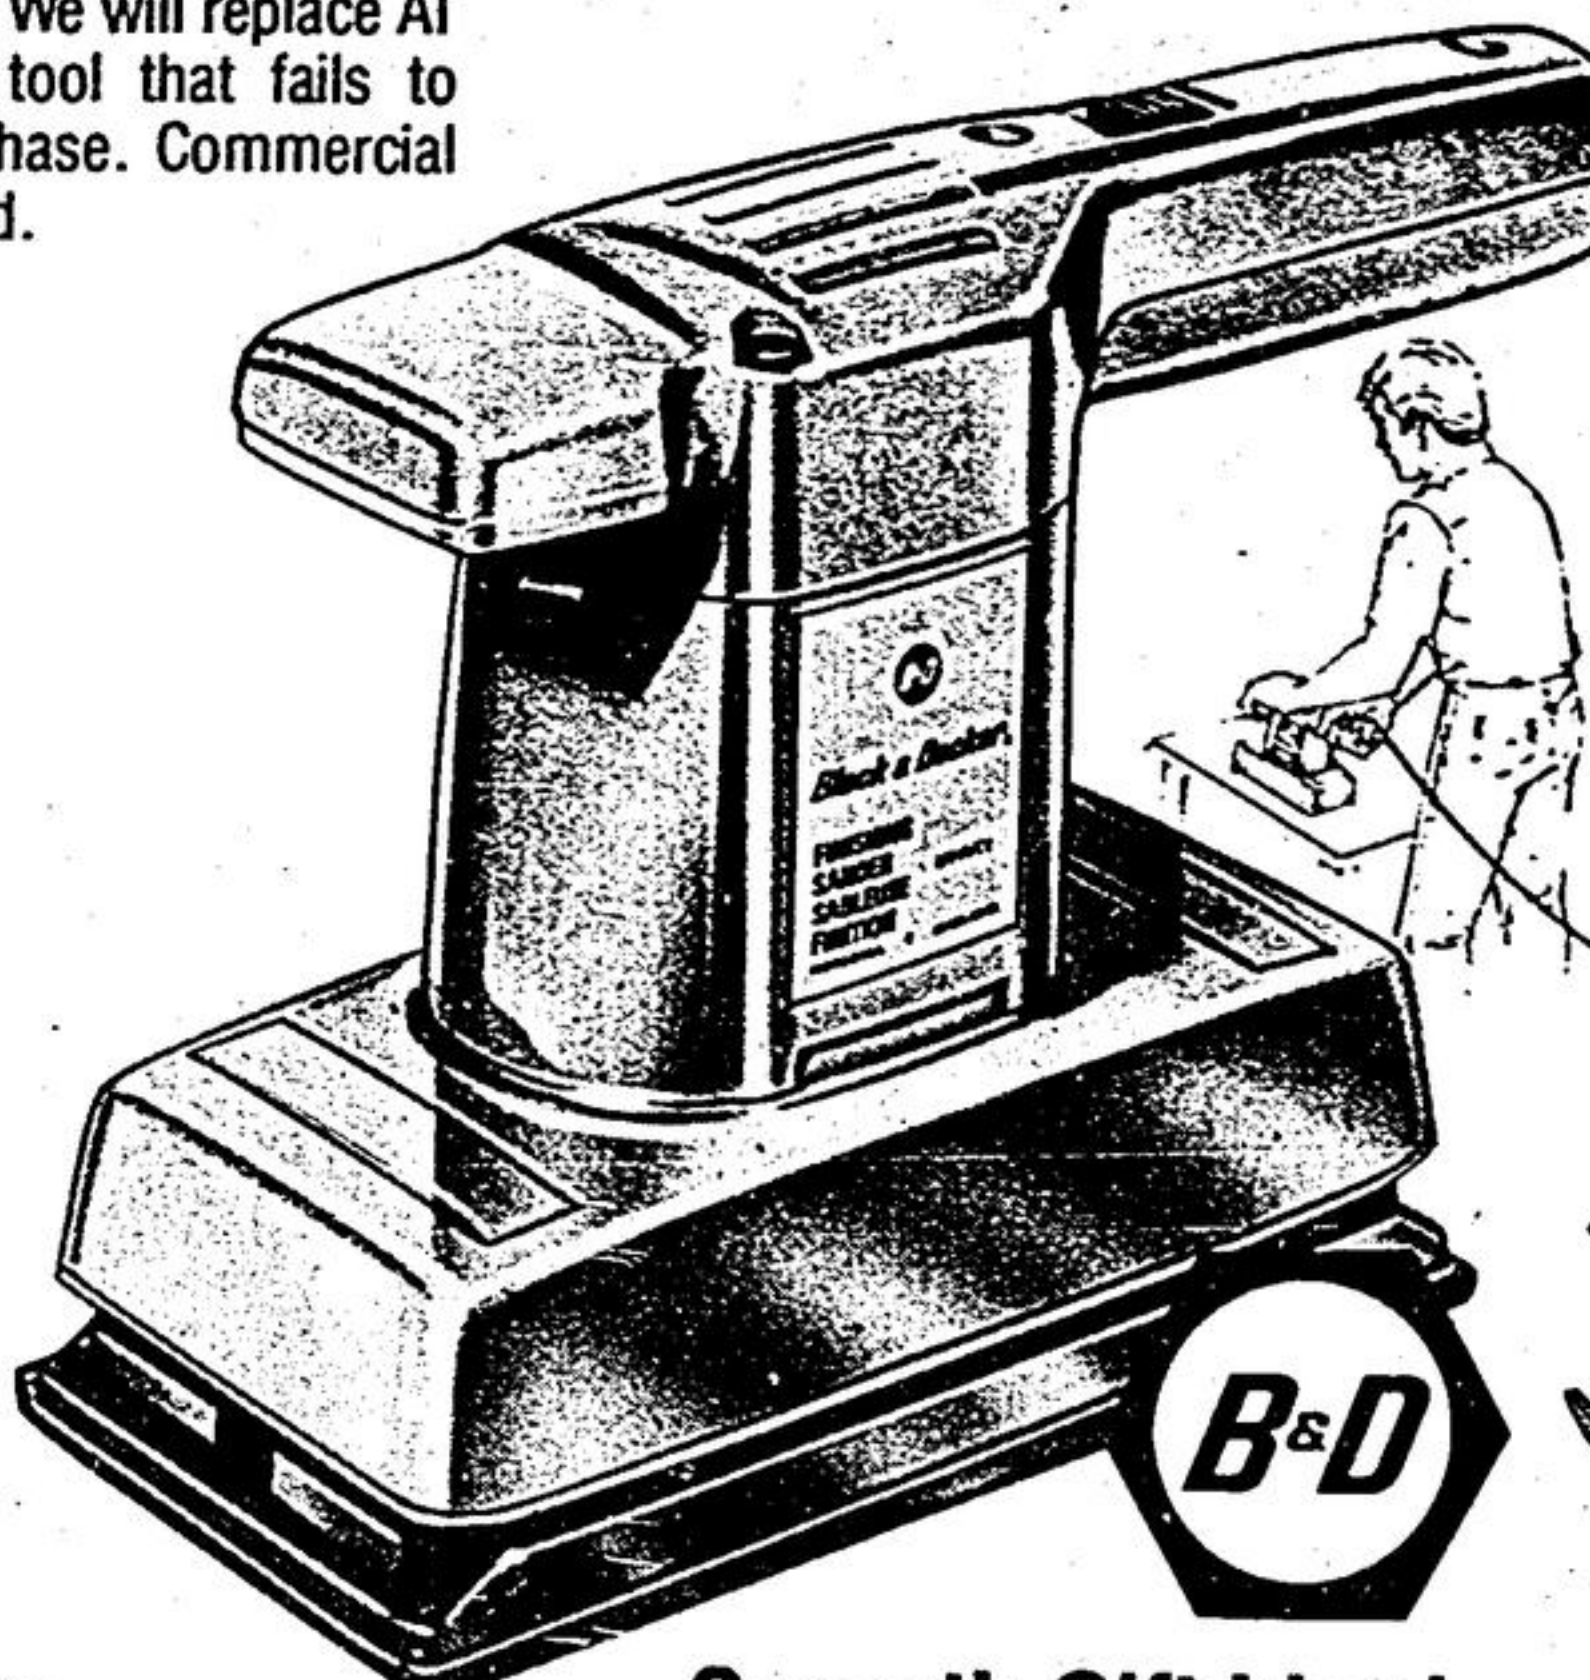

# Make Christmas Special

Canadian Tire Guarantees It! We will replace AT NO COST any hand power tool that fails to operate within 1-Year of purchase. Commercial use and rental service excluded.

Make it with Skill  
7 1/4" CIRCULAR SAW

**34.88**  
Special Purchase

Smooth Gift Idea!  
B&D ORBITAL SANDER

Extra-Fast  
10,000 orbits  
per minute

**14.99**  
Our Regular  
low price

Black & Decker model #7404 for a winning finish. One or two-hand control, flush sanding on 3 sides. Safety double insulation. 1.6-amp motor. 54-7213

Handy Gift for Handymen  
B&D 2-SPEED JIG SAW

Regular  
\$24.95

**21.95**

Black & Decker model #7530-40 cuts angles to 45°. Double insulated 3-amp motor develops 2500 or 3200 spm. Complete with blade. 54-8107

Save \$10.00  
High-Performance  
Wet/Dry Jet Vac

**89.95**  
Regular  
\$99.95

For Home or Shop

Shelton 8-imperial gallon vacuum does a king-size cleaning job. Powerful suction gobbles up to 140 cubic feet per minute. With 2 1/2" industrial plus 1 1/4" domestic-size accessories such as nozzles; extensions; crevice tools; floor, shag-rug and squeegee shoe; easy-rolling 4-wheel dolly. 115V AC/DC. 54-0007