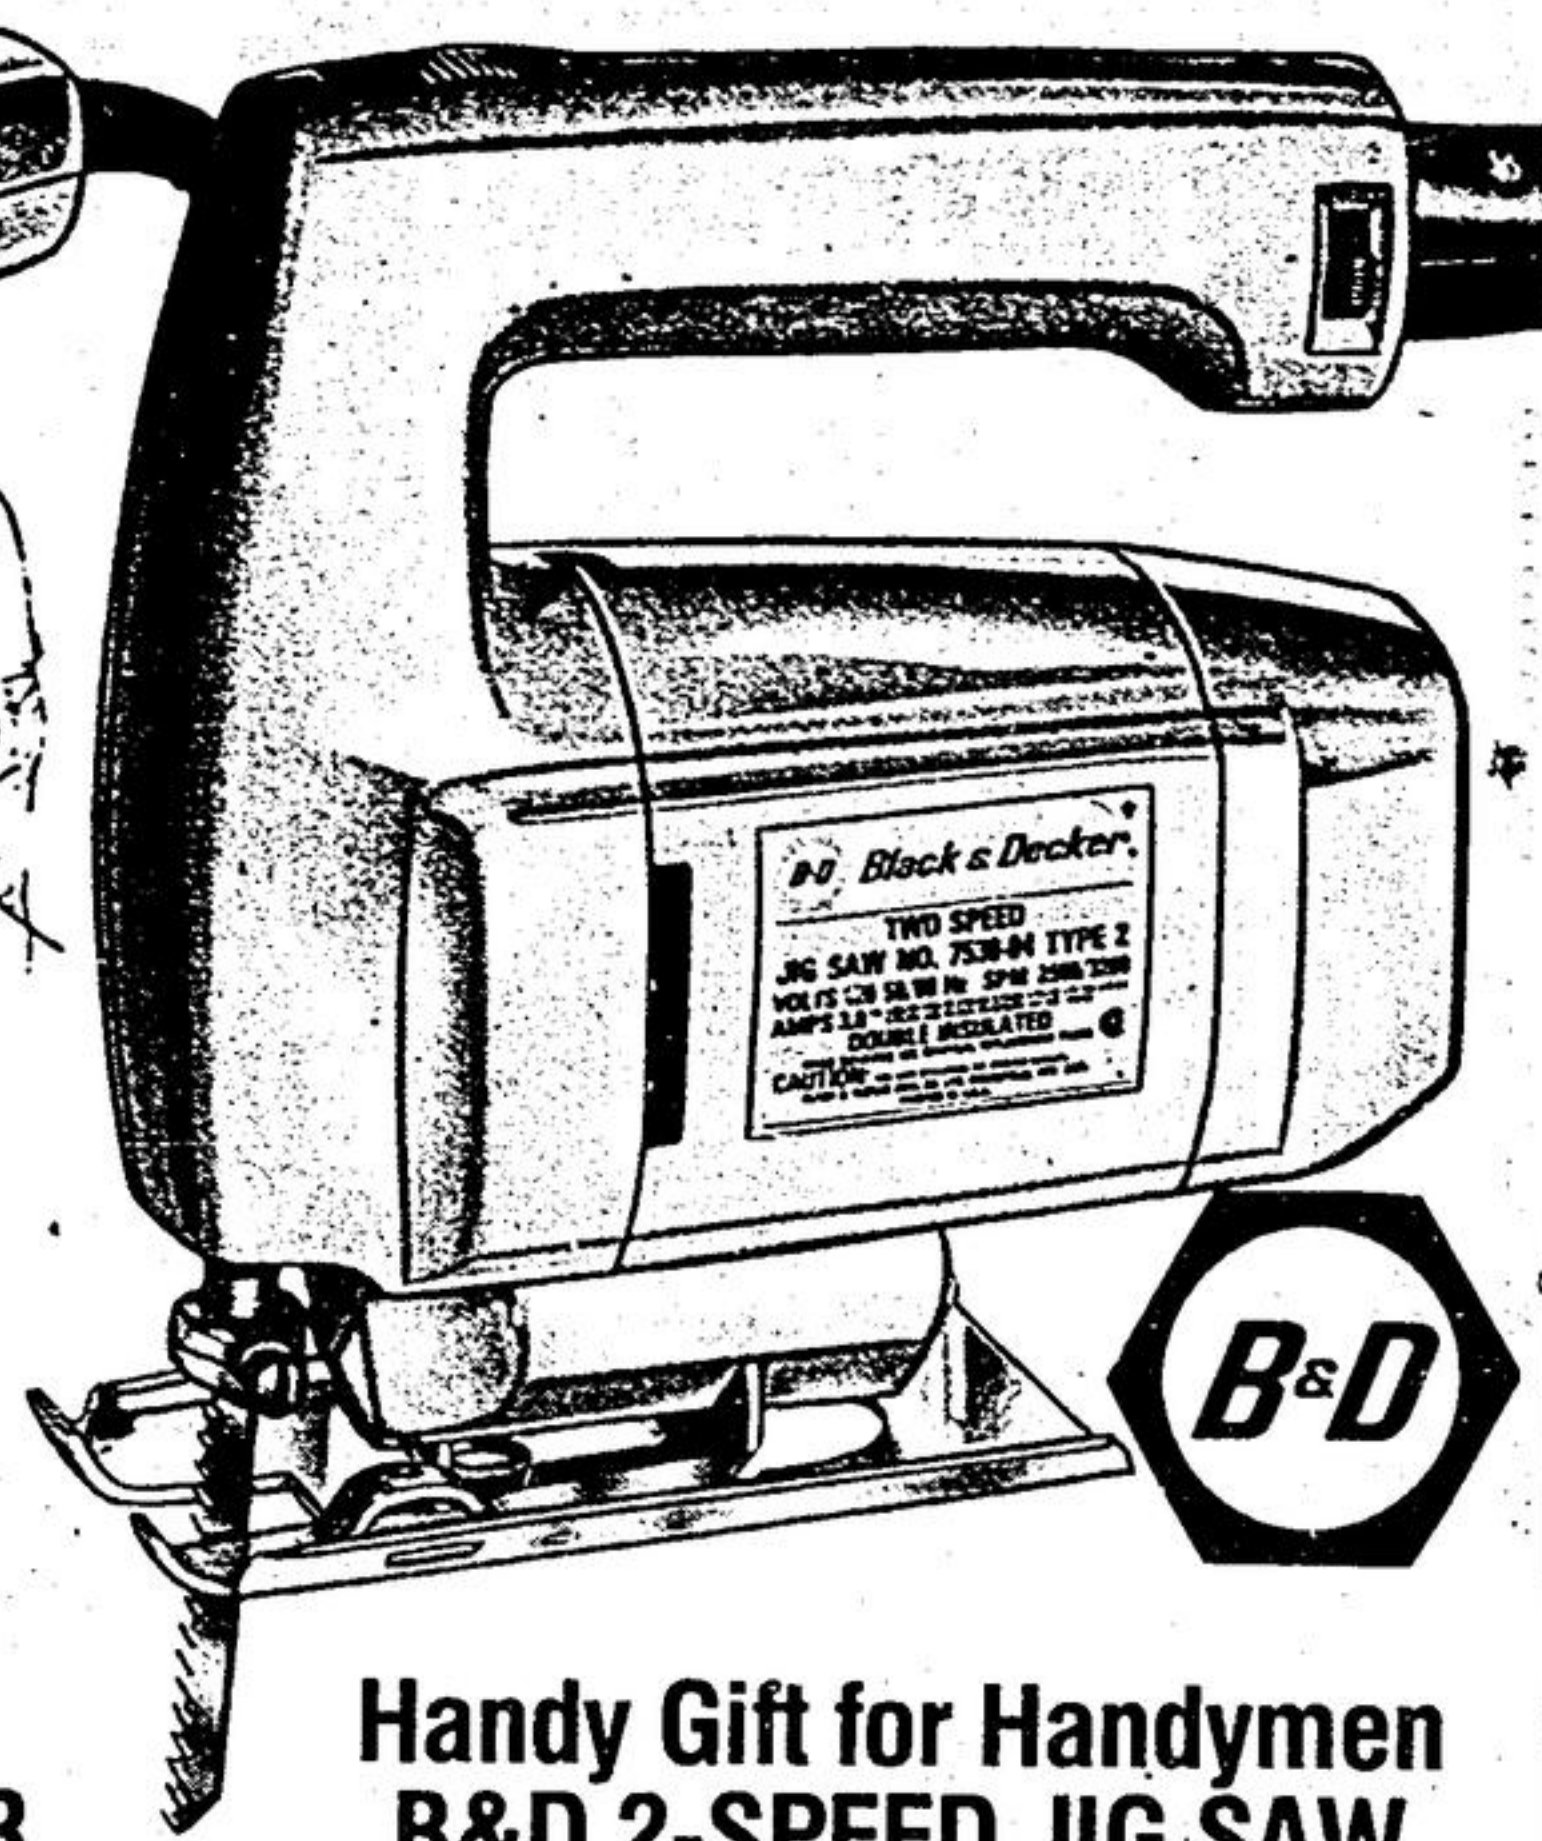

**34.88**  
Special Purchase

Smooth Gift Idea!  
B&D ORBITAL SANDER

Extra-Fast  
10,000 orbits  
per minute

**14.99**  
Our Regular  
low price

Black & Decker model #7404 for a winning finish. One or two-hand control, flush sanding on 3 sides. Safety double insulation. 1.6-amp motor. 54-7213

Handy Gift for Handymen  
B&D 2-SPEED JIG SAW

Regular  
\$24.95

**21.95**

Black & Decker model #7530-40 cuts angles to 45°. Double insulated 3-amp motor develops 2500 or 3200 spm. Complete with blade. 54-8107

Save \$2.00

Evans Crank-Type Tape  
Die-cast, triple-chromed case; tempered-steel white blade (100-ft x 3/8"). 57-7087. Reg \$11.99

**9.99**

Lufkin Powerlock Tape  
Durable chrome-plate case with a 25-ft x 3/4" wide blade. 57-7062. Regular \$12.49