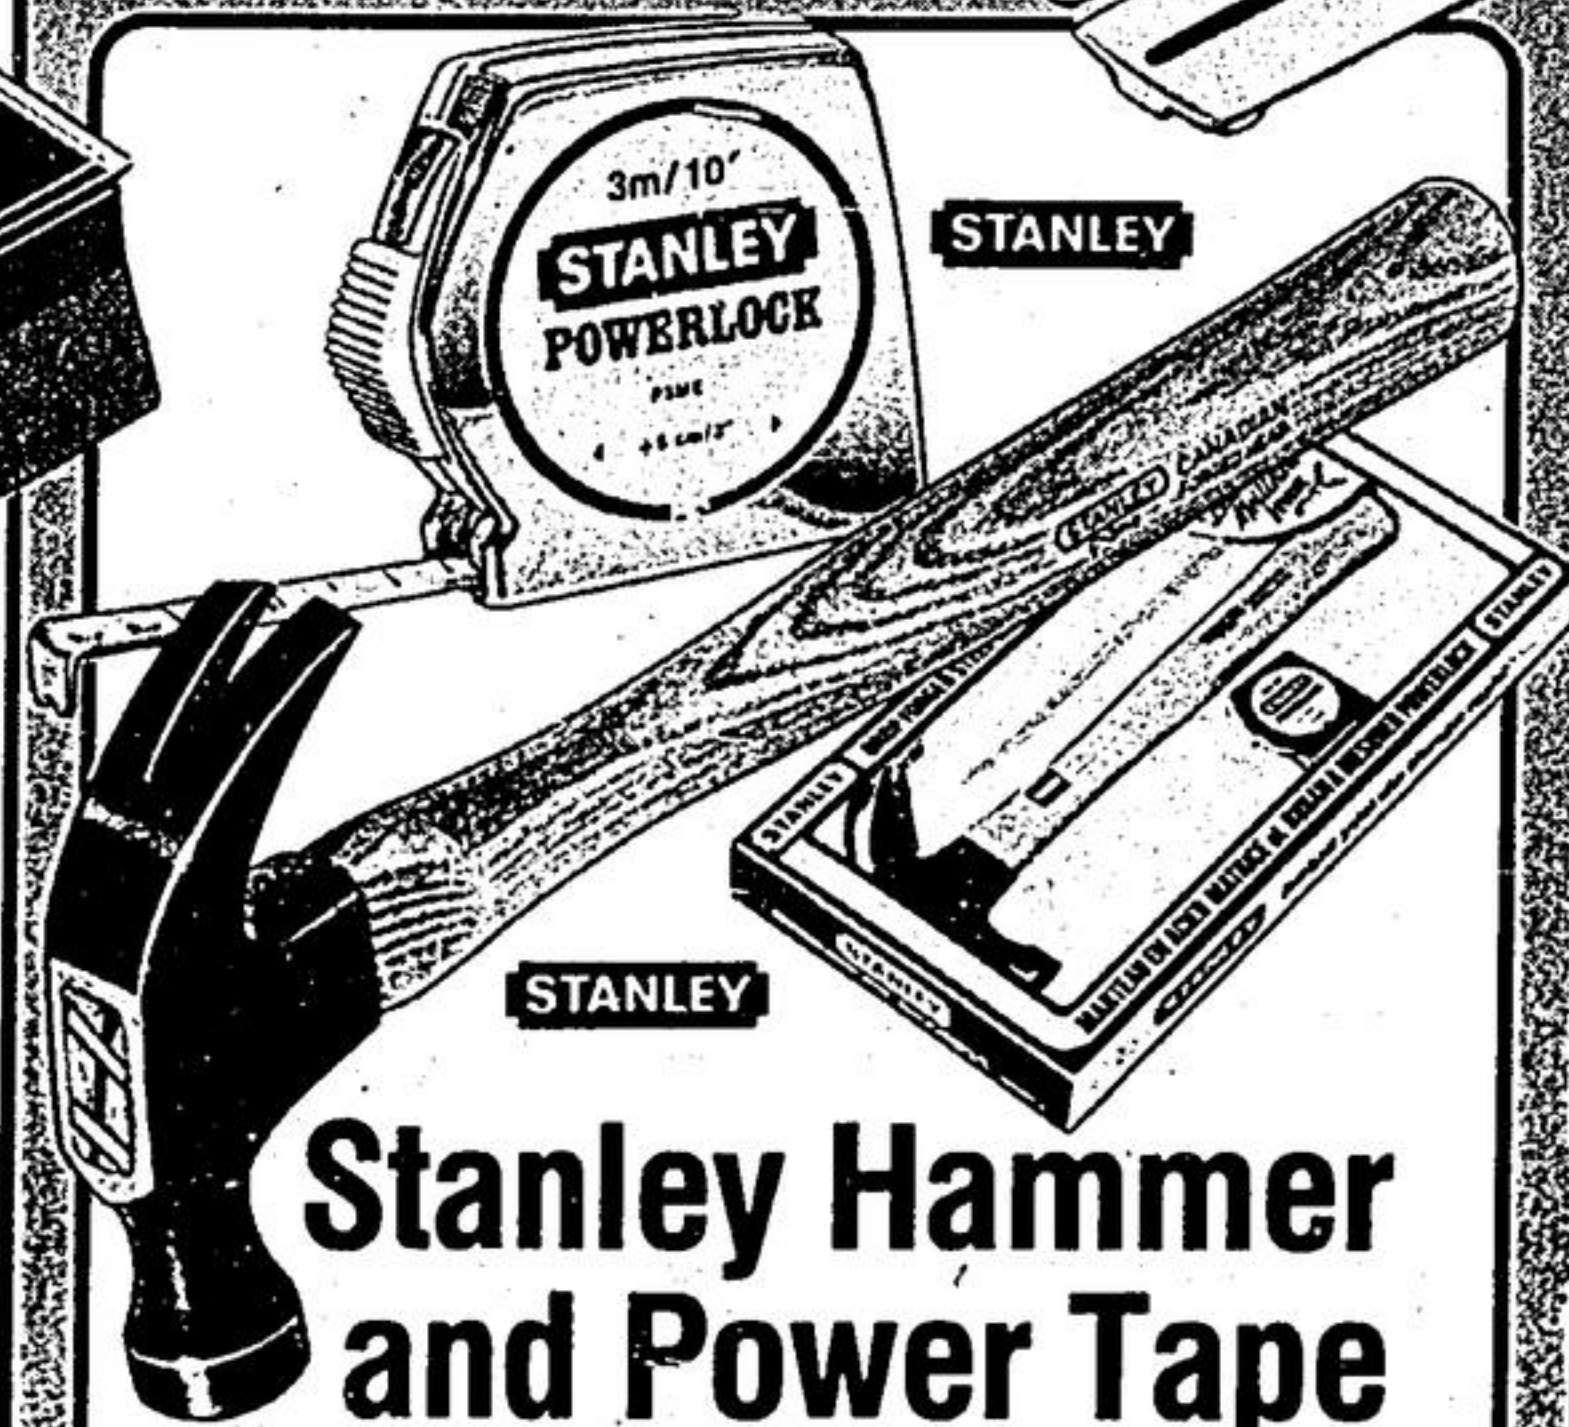

Make Christmas Special

Canadian Tire Guarantees It! We will replace AT NO COST any hand power tool that fails to operate within 1-Year of purchase. Commercial use and rental service excluded.

Make it with Skill
7 1/4" CIRCULAR SAW

34.88
Special Purchase

Smooth Gift Idea!
B&D ORBITAL SANDER

Extra-Fast
10,000 orbits
per minute

14.99
Our Regular
low price

Black & Decker model #7404 for a winning finish. One or two-hand control, flush sanding on 3 sides. Safety double insulation. 1.6-amp motor. 54-7213

Handy Gift for Handymen
B&D 2-SPEED JIG SAW

Regular
$24.95

21.95

Black & Decker model #7530-40 cuts angles to 45°. Double insulated 3-amp motor develops 2500 or 3200 spm. Complete with blade. 54-8107

SKIL

Christmas Shopping Idea

Dependable, burnout-protected 10-amp motor generates 5700 rpm to handle any winter project. Rugged helical gears; vari-torque clutch reduces kickback as well as protecting motor; heavy gauge steel shoe. 99-2116

Save $10.00
High-Performance
Wet/Dry Jet Vac

89.95
Regular
$99.95

For Home or Shop

Shelton 8-imperial gallon vacuum does a king-size cleaning job. Powerful suction gobbles up to 140 cubic feet per minute. With 2 1/2" industrial plus 1 1/4" domestic-size accessories such as nozzles; extensions; crevice tools; floor, shag-rug and squeegee shoe; easy-rolling 4-wheel dolly. 115V AC/DC. 54-0007

Portable
Tray Mate for
home, shop or office

8 sections
with spring
closing lids

2.99
Special
Purchase

Handy carrier or storage box of high-impact plastic. About 12 x 7 x 2" (30.4 x 17.7 x 5 cm). 99-3664

Stanley Hammer
and Power Tape

Gift-boxed Set for
handyman, workshop,
home or apartment

8.88
Special
Purchase

High-quality drop-forged steel with smooth wooden handle; powerlock tape is 10' 3/3m x 1/2". 99-3950