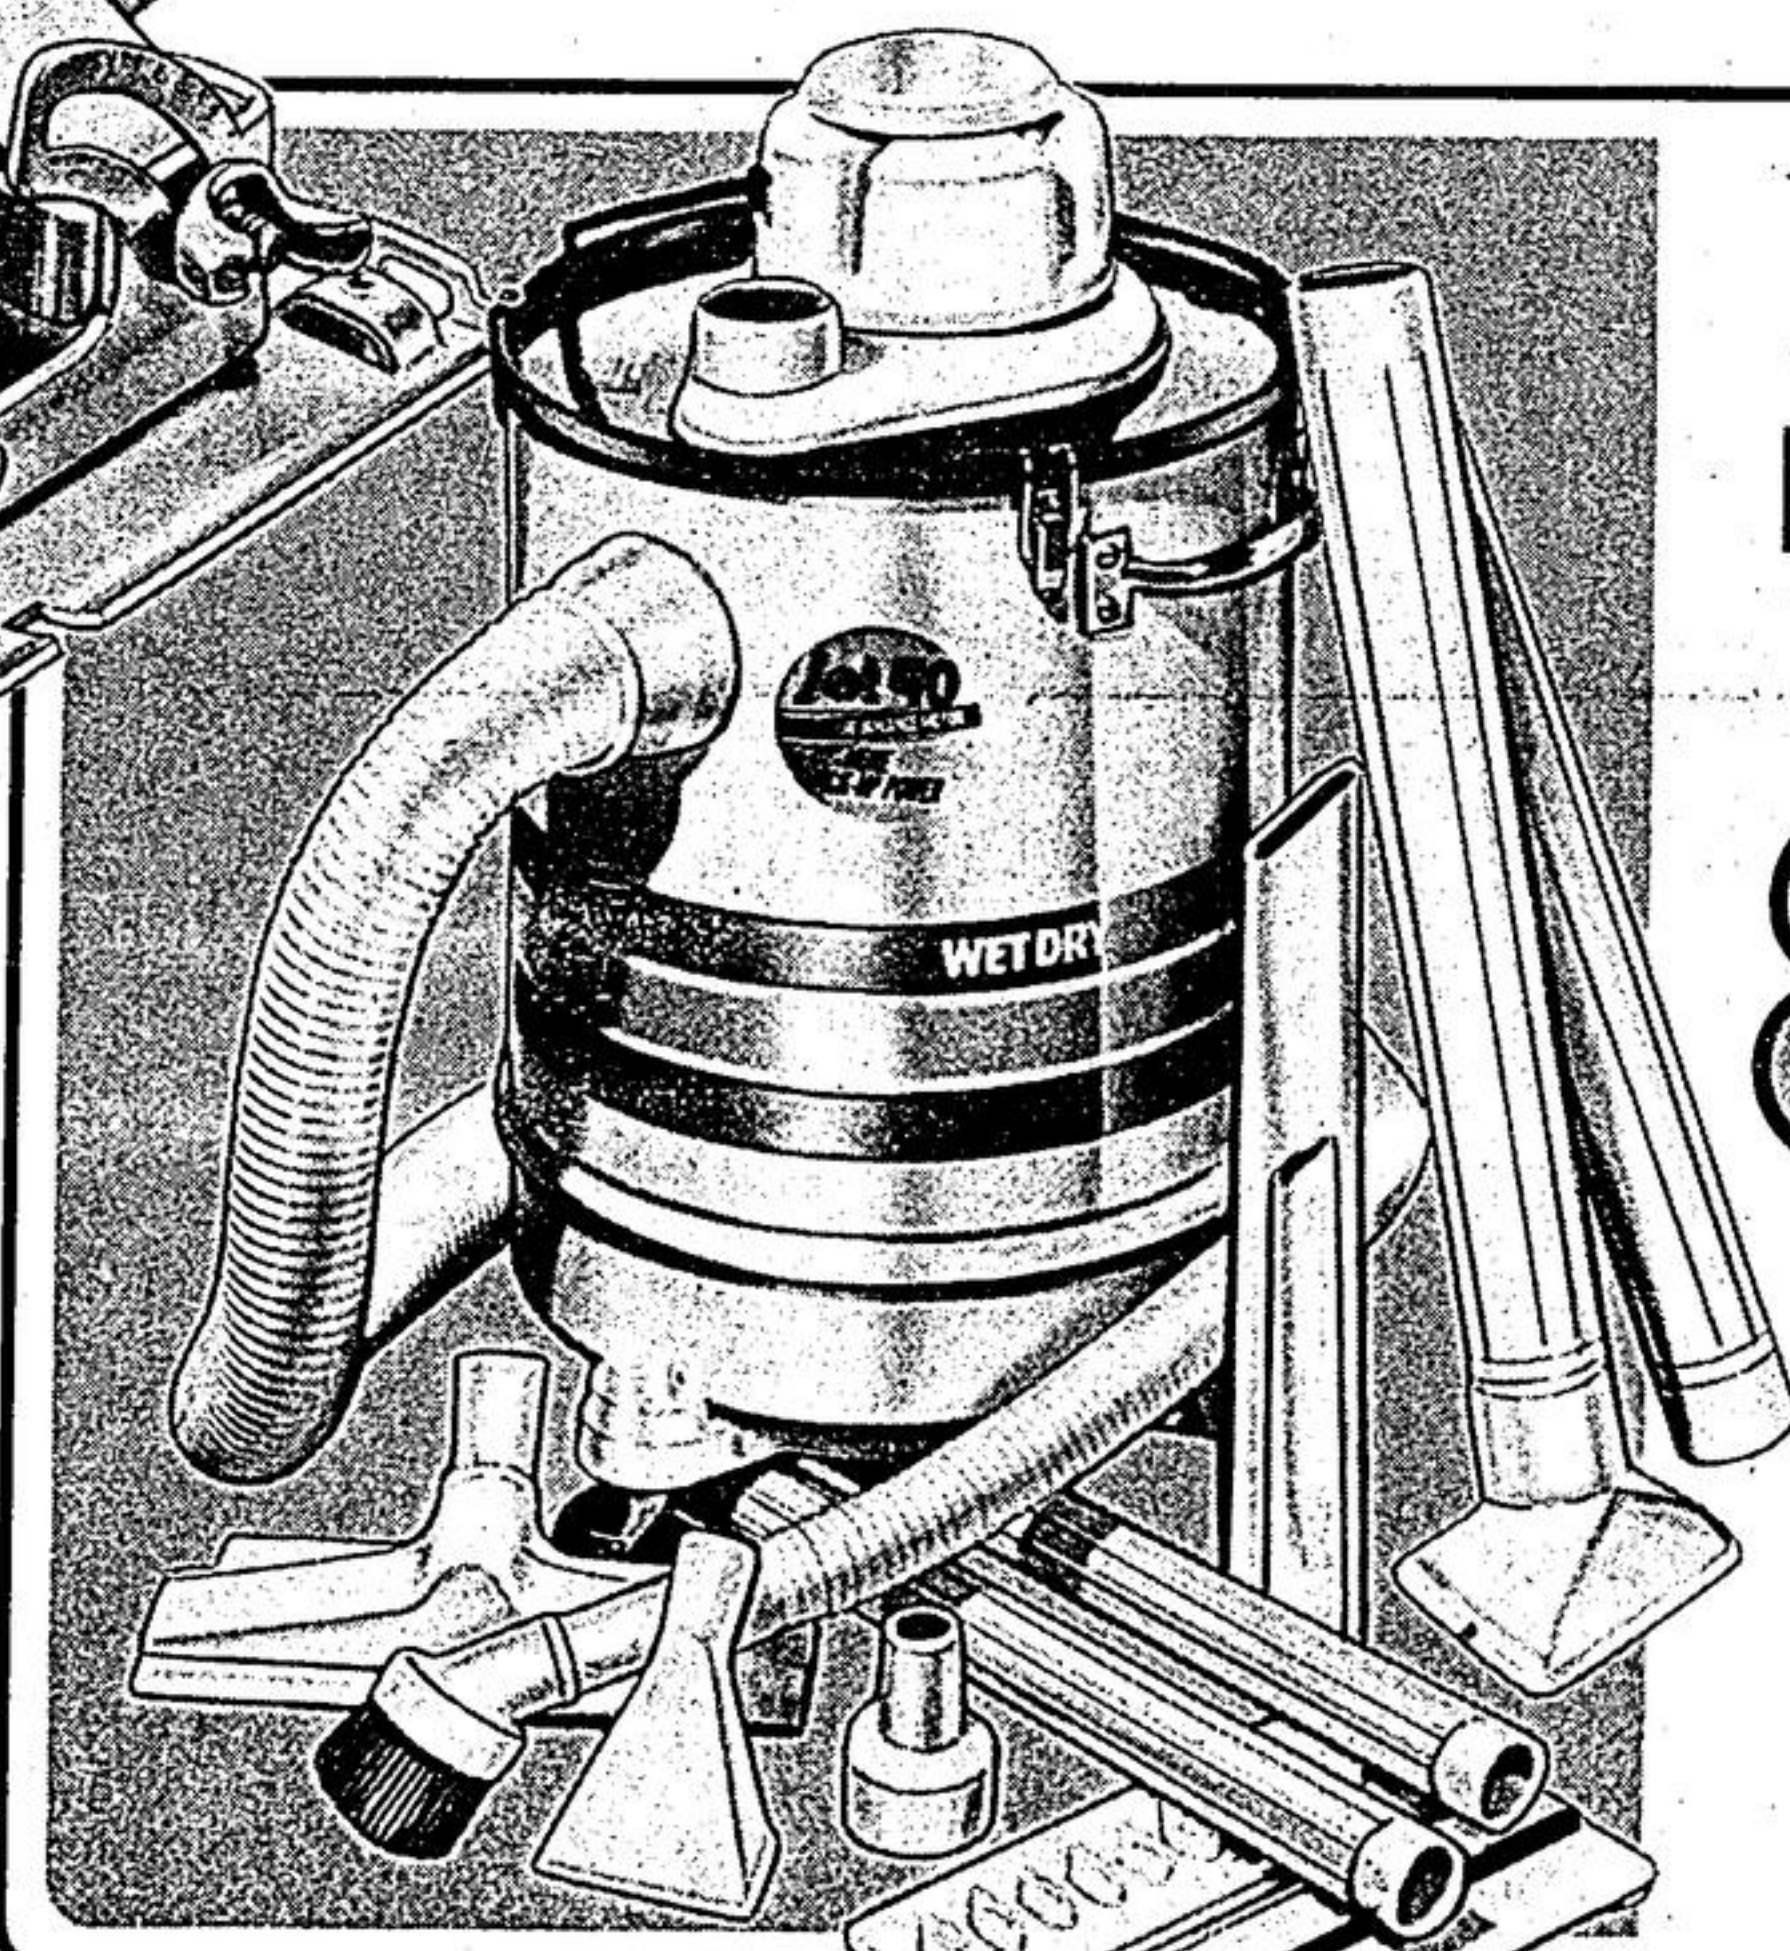

Save $10.00
High-Performance
Wet/Dry Jet Vac

89.95
Regular
$99.95

For Home or Shop

Shelton 8-imperial gallon vacuum does a king-size cleaning job. Powerful suction gobbles up to 140 cubic feet per minute. With 2 1/2" industrial plus 1 1/4" domestic-size accessories such as nozzles; extensions; crevice tools; floor, shag-rug and squeegee shoe; easy-rolling 4-wheel dolly. 115V AC/DC. 54-0007