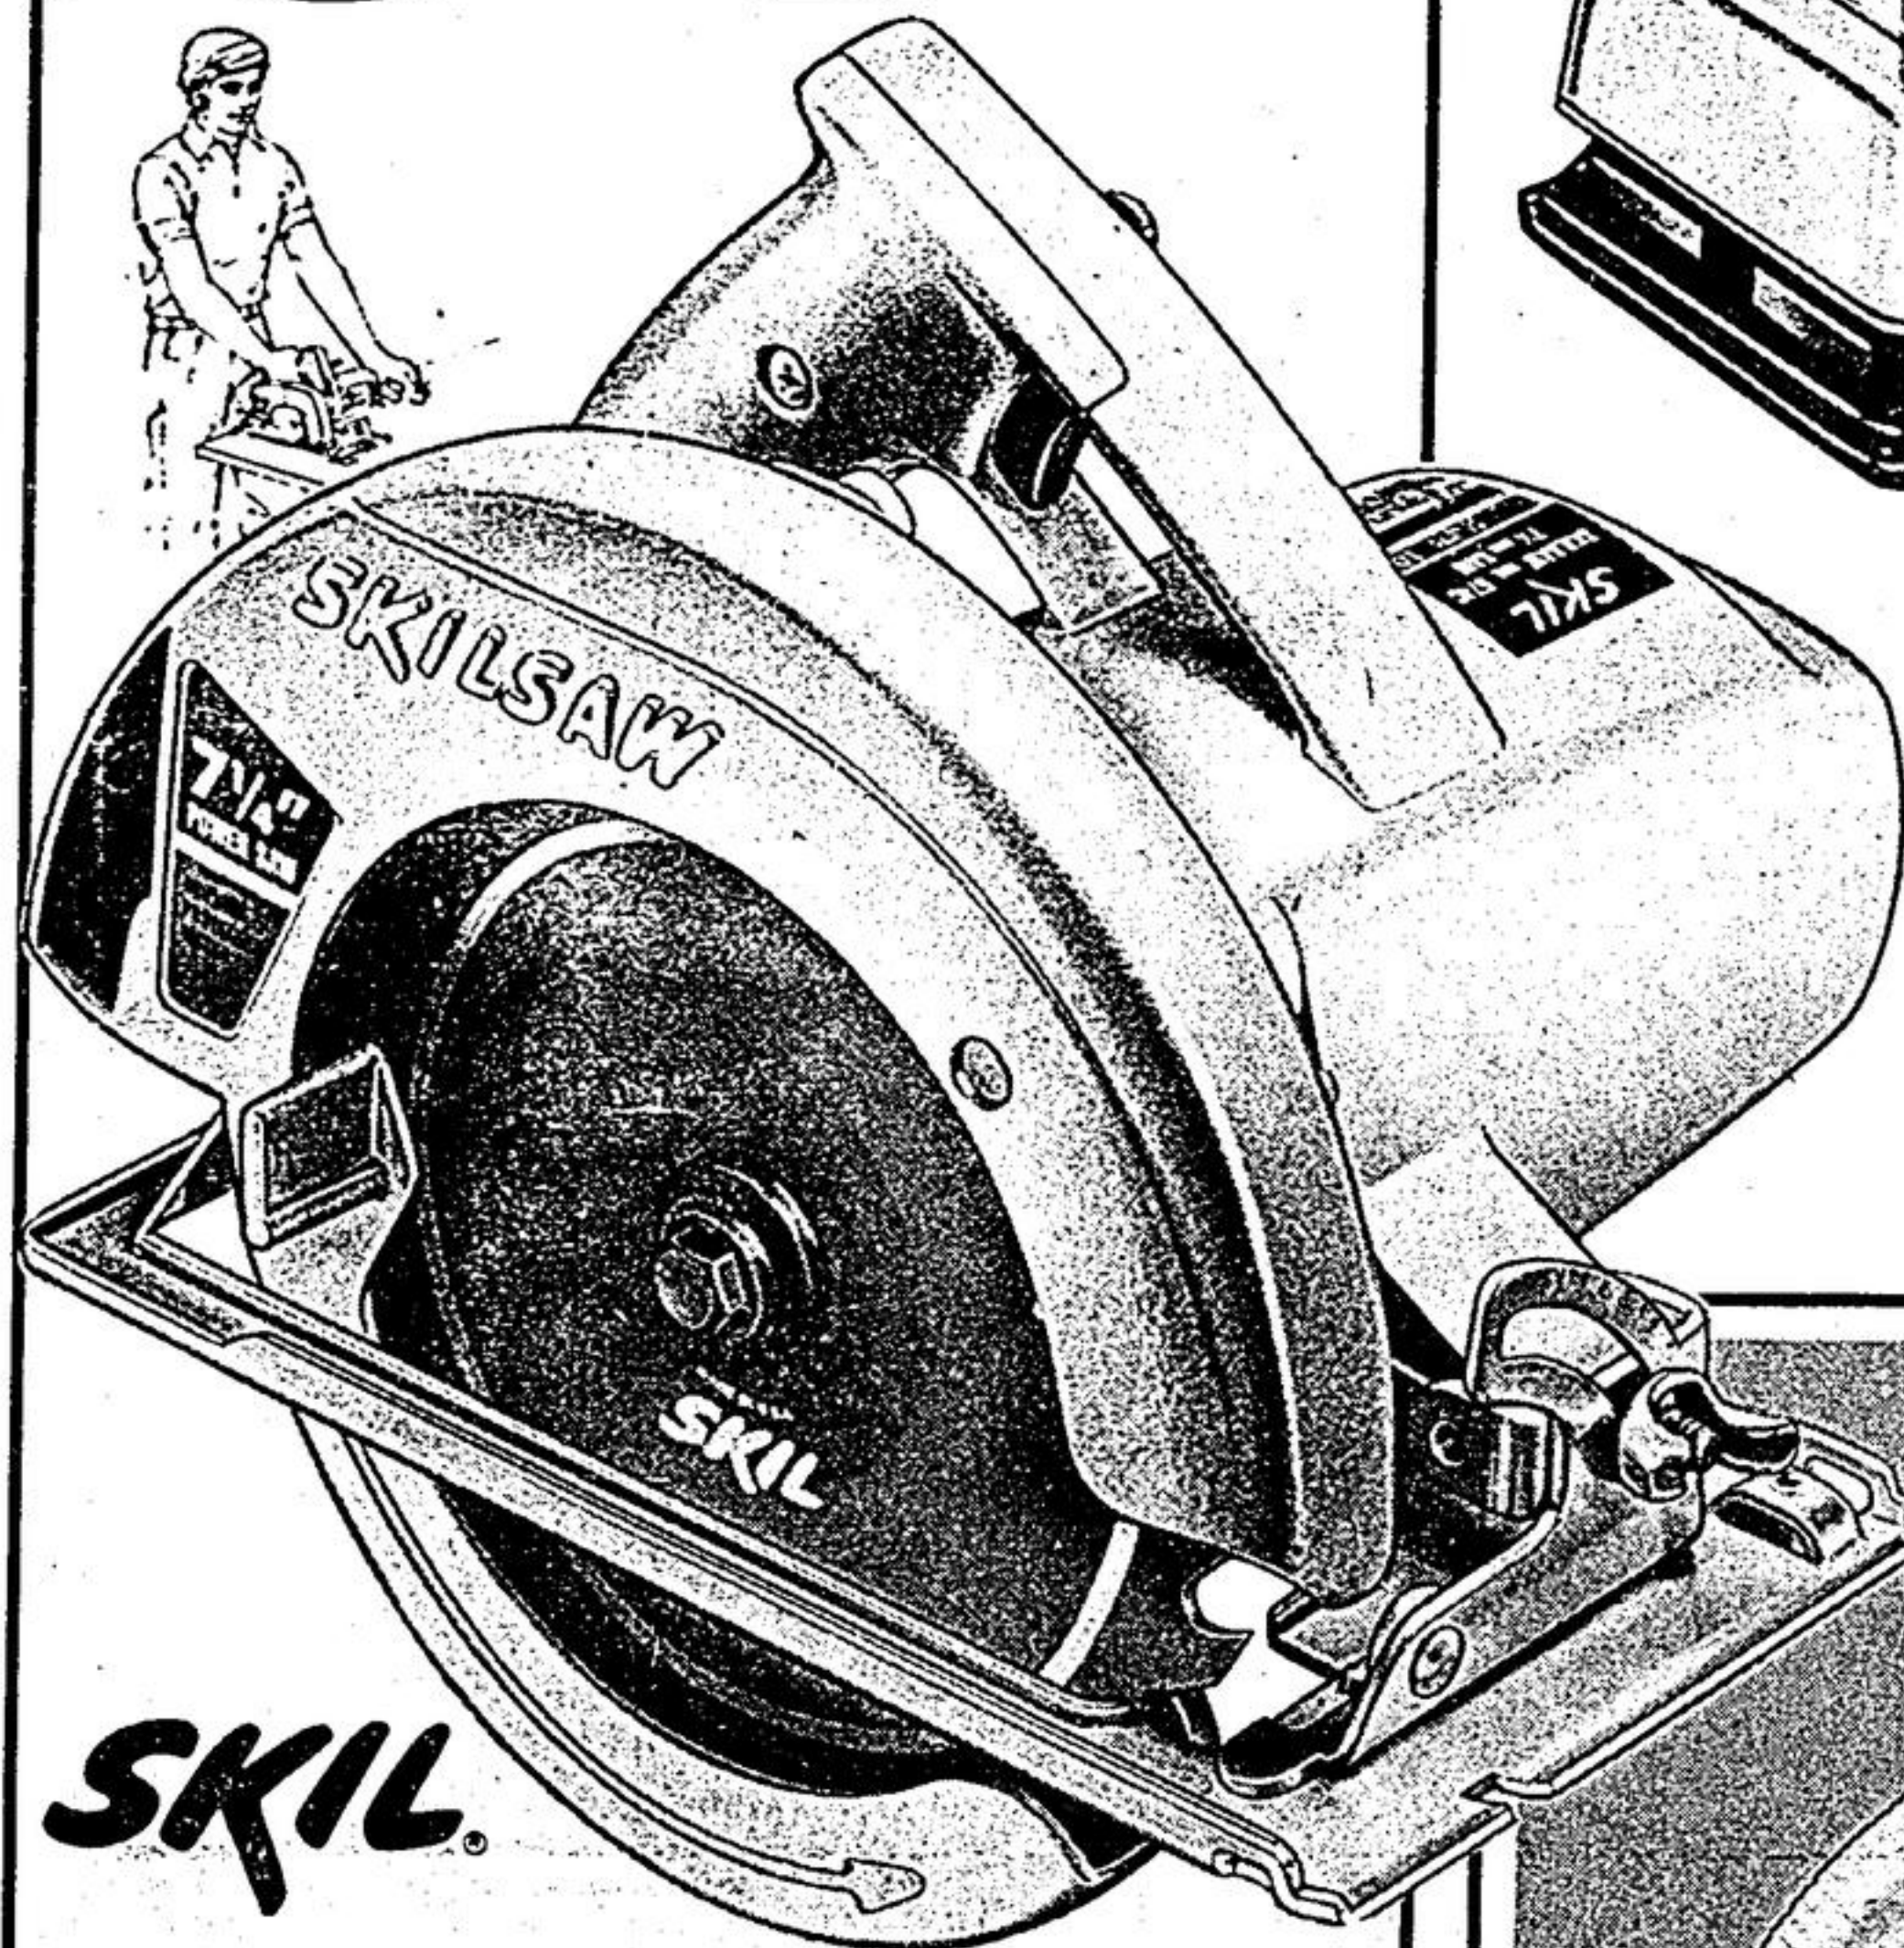

**34.88**  
Special Purchase

Smooth Gift Idea!  
B&D ORBITAL SANDER

Extra-Fast  
10,000 orbits  
per minute

**14.99**  
Our Regular  
low price

Black & Decker model #7404 for a winning finish. One or two-hand control, flush sanding on 3 sides. Safety double insulation. 1.6-amp motor. 54-7213

Handy Gift for Handymen  
B&D 2-SPEED JIG SAW

Regular  
\$24.95

**21.95**

Black & Decker model #7530-40 cuts angles to 45°. Double insulated 3-amp motor develops 2500 or 3200 spm. Complete with blade. 54-8107

**SKIL**

Christmas Shopping Idea

Dependable, burnout-protected 10-amp motor generates 5700 rpm to handle any winter project. Rugged helical gears; vari-torque clutch reduces kickback as well as protecting motor; heavy gauge steel shoe. 99-2116