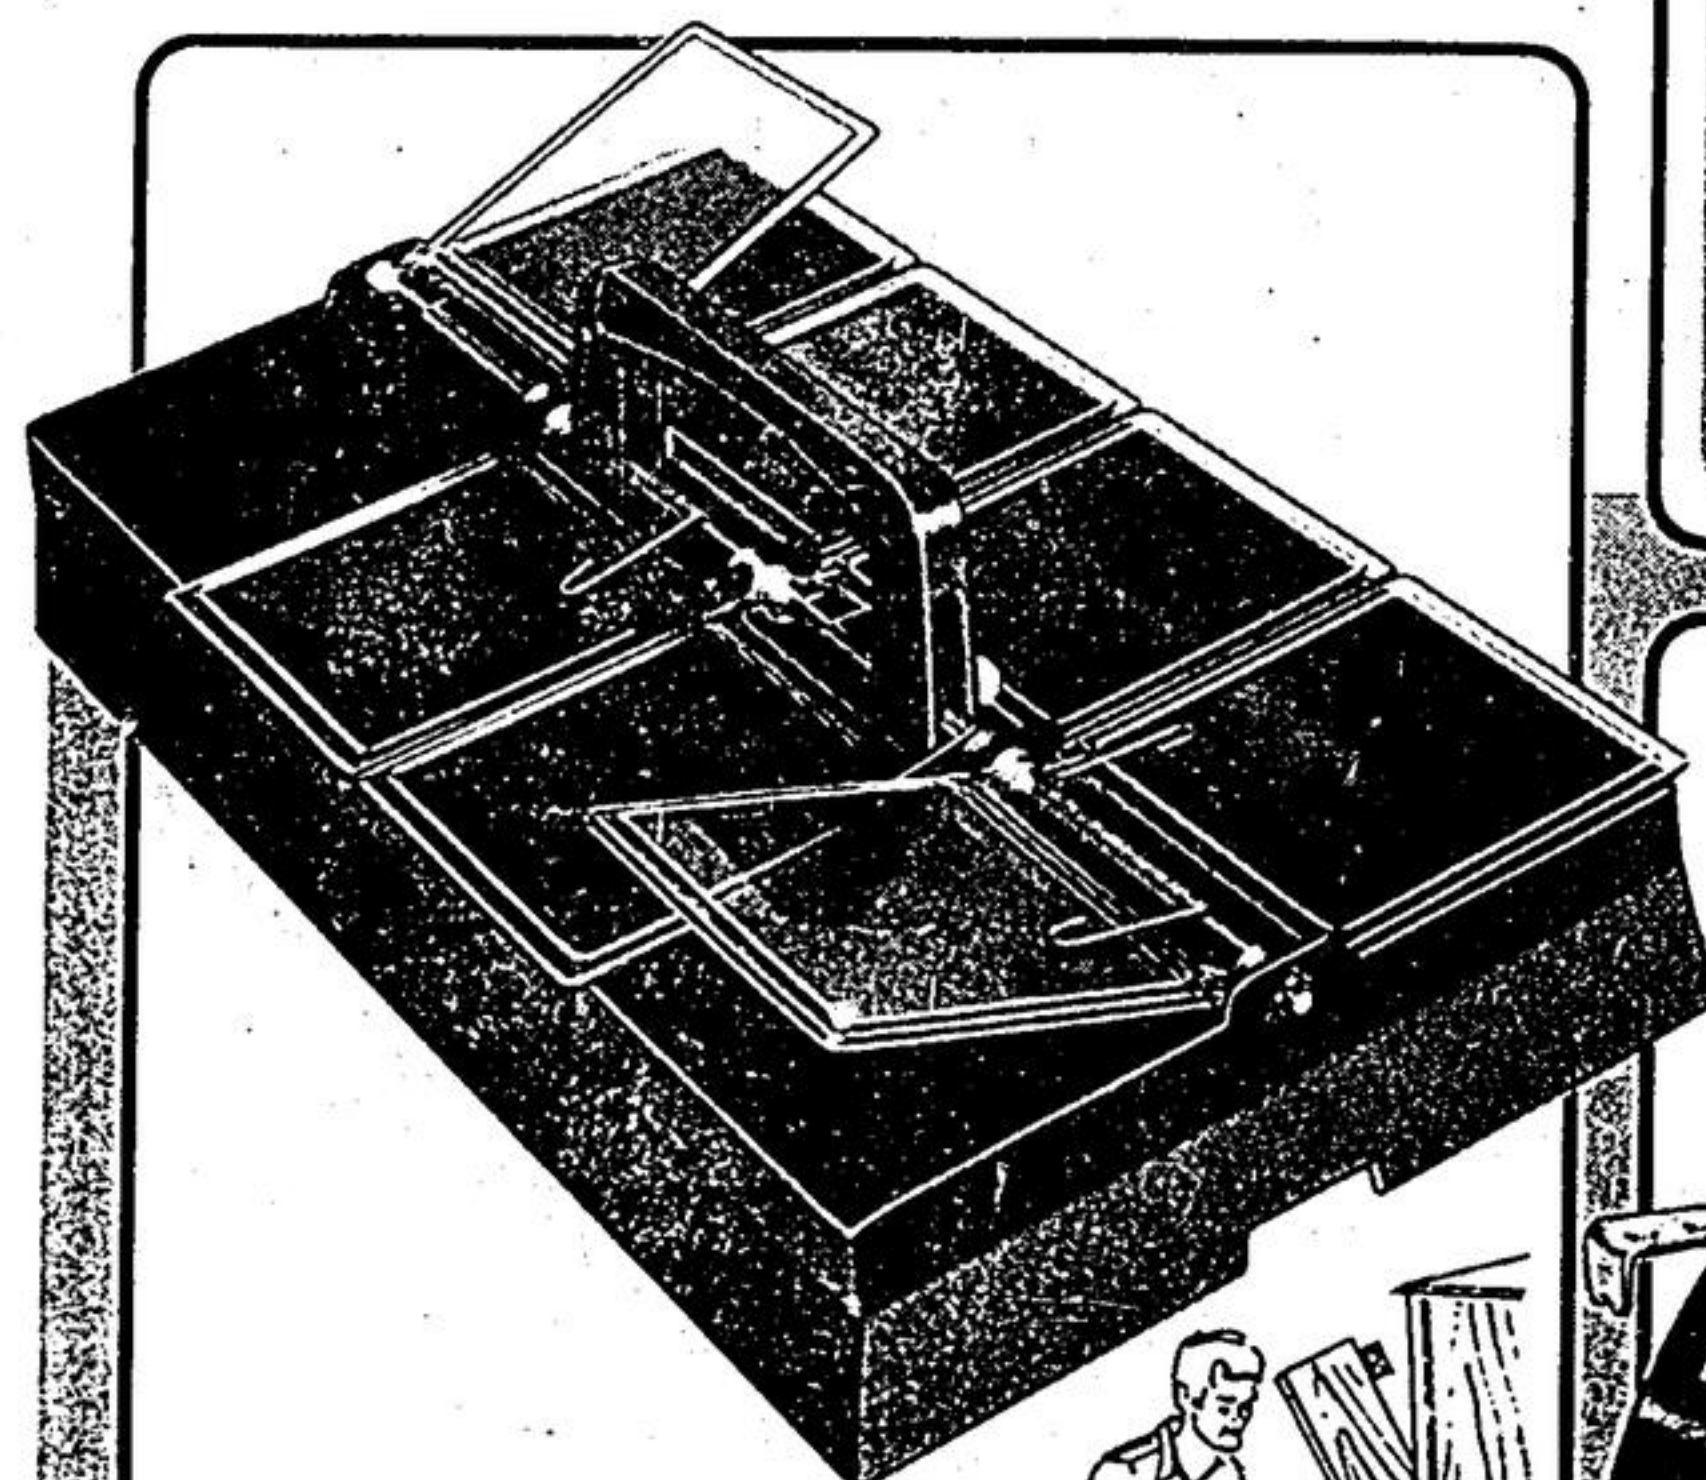

Handy Gift for Handymen  
B&D 2-SPEED JIG SAW

Regular  
\$24.95

**21.95**

Black & Decker model #7530-40 cuts angles to 45°. Double insulated 3-amp motor develops 2500 or 3200 spm. Complete with blade. 54-8107

**SKIL**

Christmas Shopping Idea

Dependable, burnout-protected 10-amp motor generates 5700 rpm to handle any winter project. Rugged helical gears; vari-torque clutch reduces kickback as well as protecting motor; heavy gauge steel shoe. 99-2116

Save \$10.00  
High-Performance  
Wet/Dry Jet Vac

**89.95**  
Regular  
\$99.95

For Home or Shop

Shelton 8-imperial gallon vacuum does a king-size cleaning job. Powerful suction gobbles up to 140 cubic feet per minute. With 2 1/2" industrial plus 1 1/4" domestic-size accessories such as nozzles; extensions; crevice tools; floor, shag-rug and squeegee shoe; easy-rolling 4-wheel dolly. 115V AC/DC. 54-0007