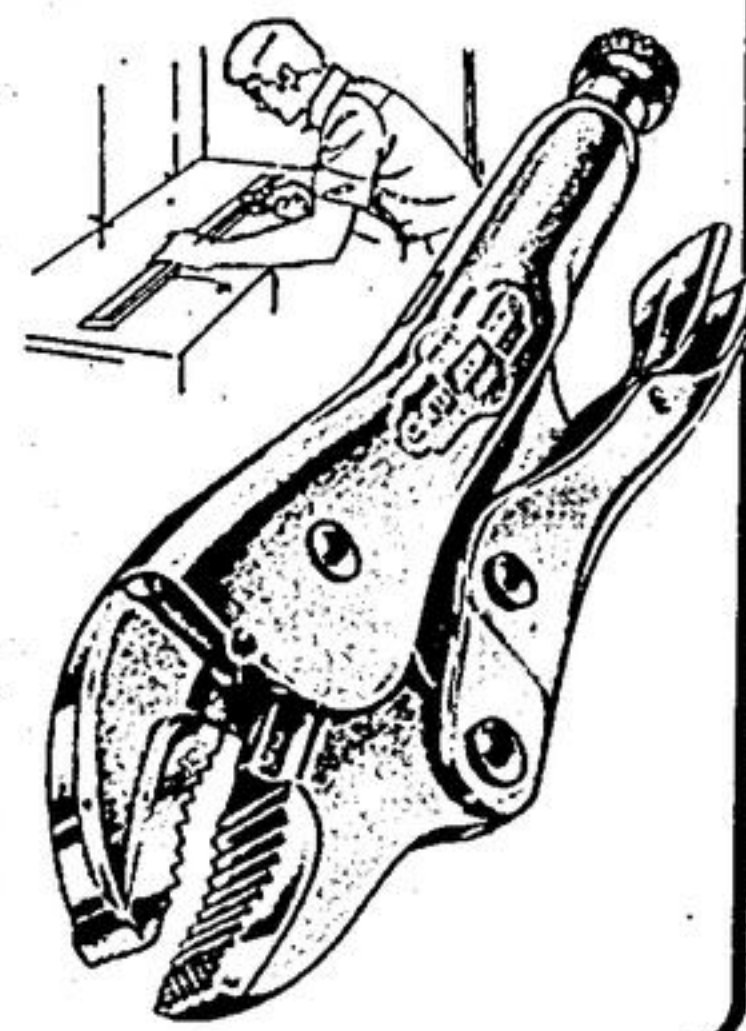

Stanley Hammer  
and Power Tape

Gift-boxed Set for  
handyman, workshop,  
home or apartment

**8.88**  
Special  
Purchase

High-quality drop-forged steel with smooth wooden handle; powerlock tape is 10' 3/3m x 1/2". 99-3950

The Petersen  
7" Vise-Grip

**5.95**  
Reg. \$6.95

It's pliers, vise, wrench, and wire cutter... all in one tool! Built for tough and tight work with thin, curved jaws. Quality steel with hardened, grooved jaws (open to 1 5/8"). 58-8675

Save \$2.00

Evans Crank-Type Tape  
Die-cast, triple-chromed case; tempered-steel white blade (100-ft x 3/8"). 57-7087. Reg \$11.99

**9.99**

Lufkin Powerlock Tape  
Durable chrome-plate case with a 25-ft x 3/4" wide blade. 57-7062. Regular \$12.49