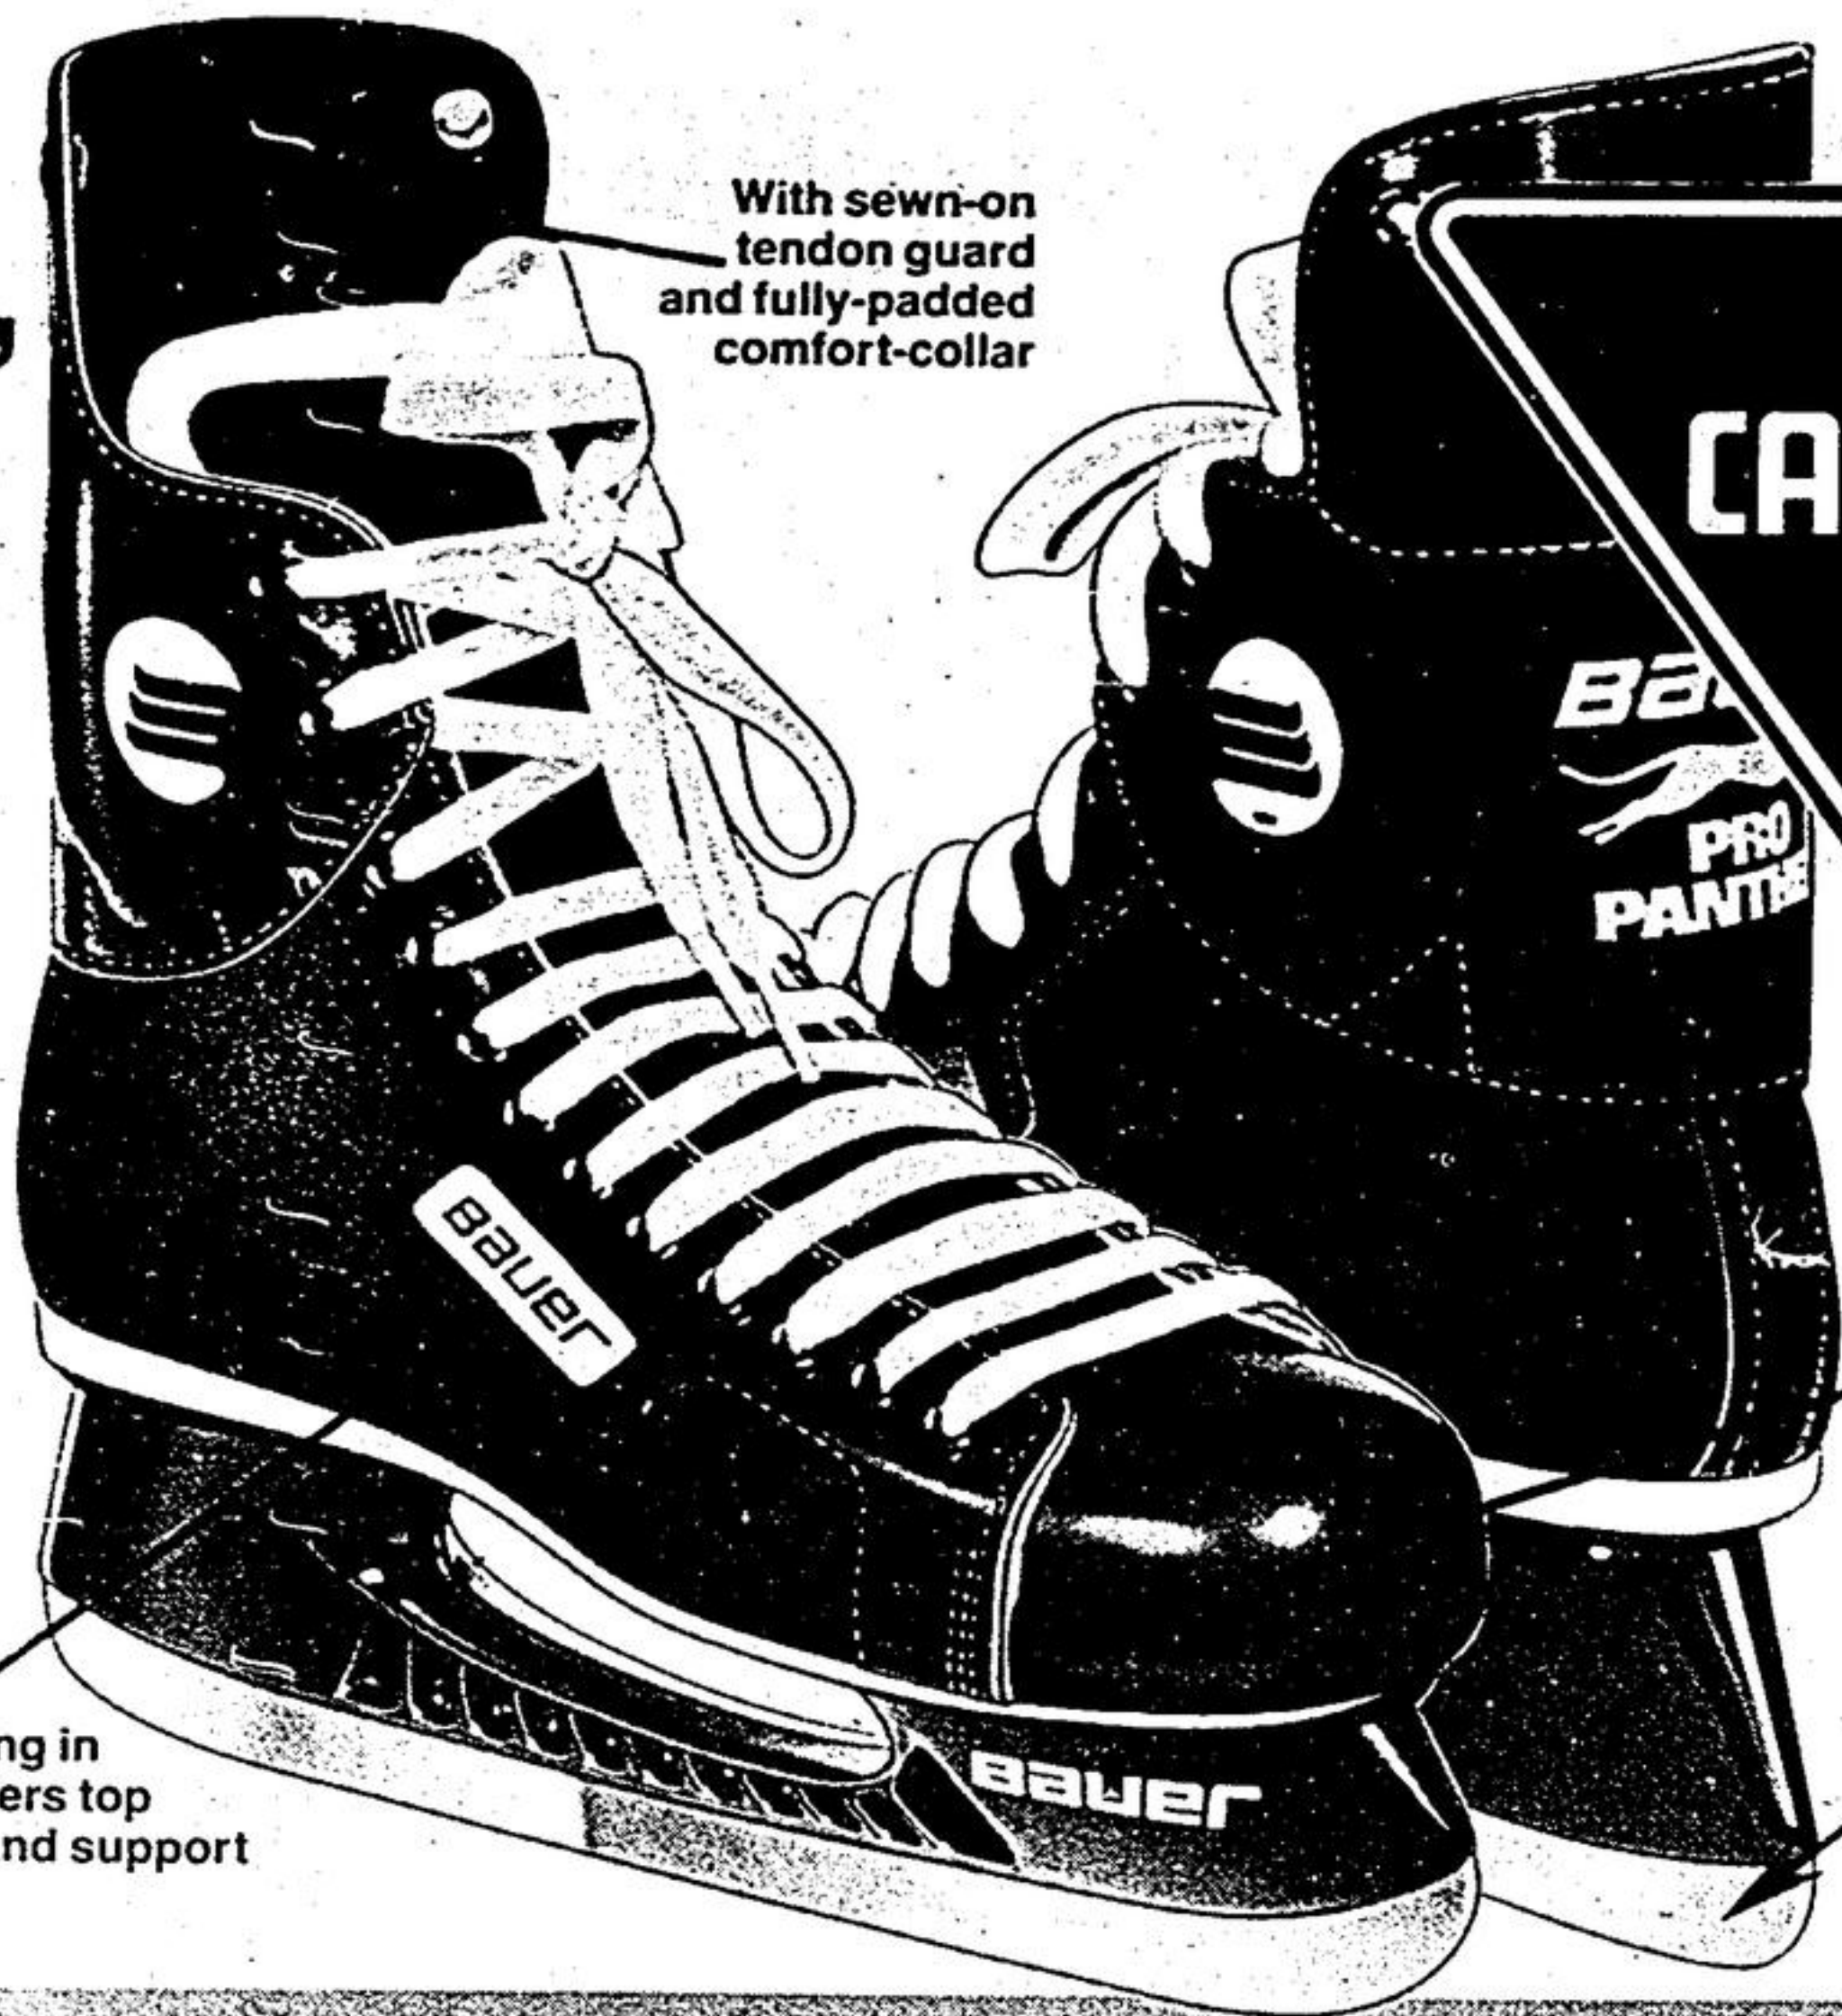

# **Bauer** 'PRO PANTHER' Hockey Skates

Go 'PRO' for high-flying action, performance, service and value! A great skate designed for safety and speed. Super lightweight nylon boot with full vinyl lining, molded counters and white outsole. Built by Bauer. 83-2926X

# 46<sup>95</sup>

Men's sizes  
6 to 12

With sewn-on tendon guard and fully-padded comfort-collar

## CANADIAN TIRE

Features a durable, toe for extra protection and safety

The quality carbon-steel blade has popular streamlined black molded support

Extra padding in quarters offers top protection and support