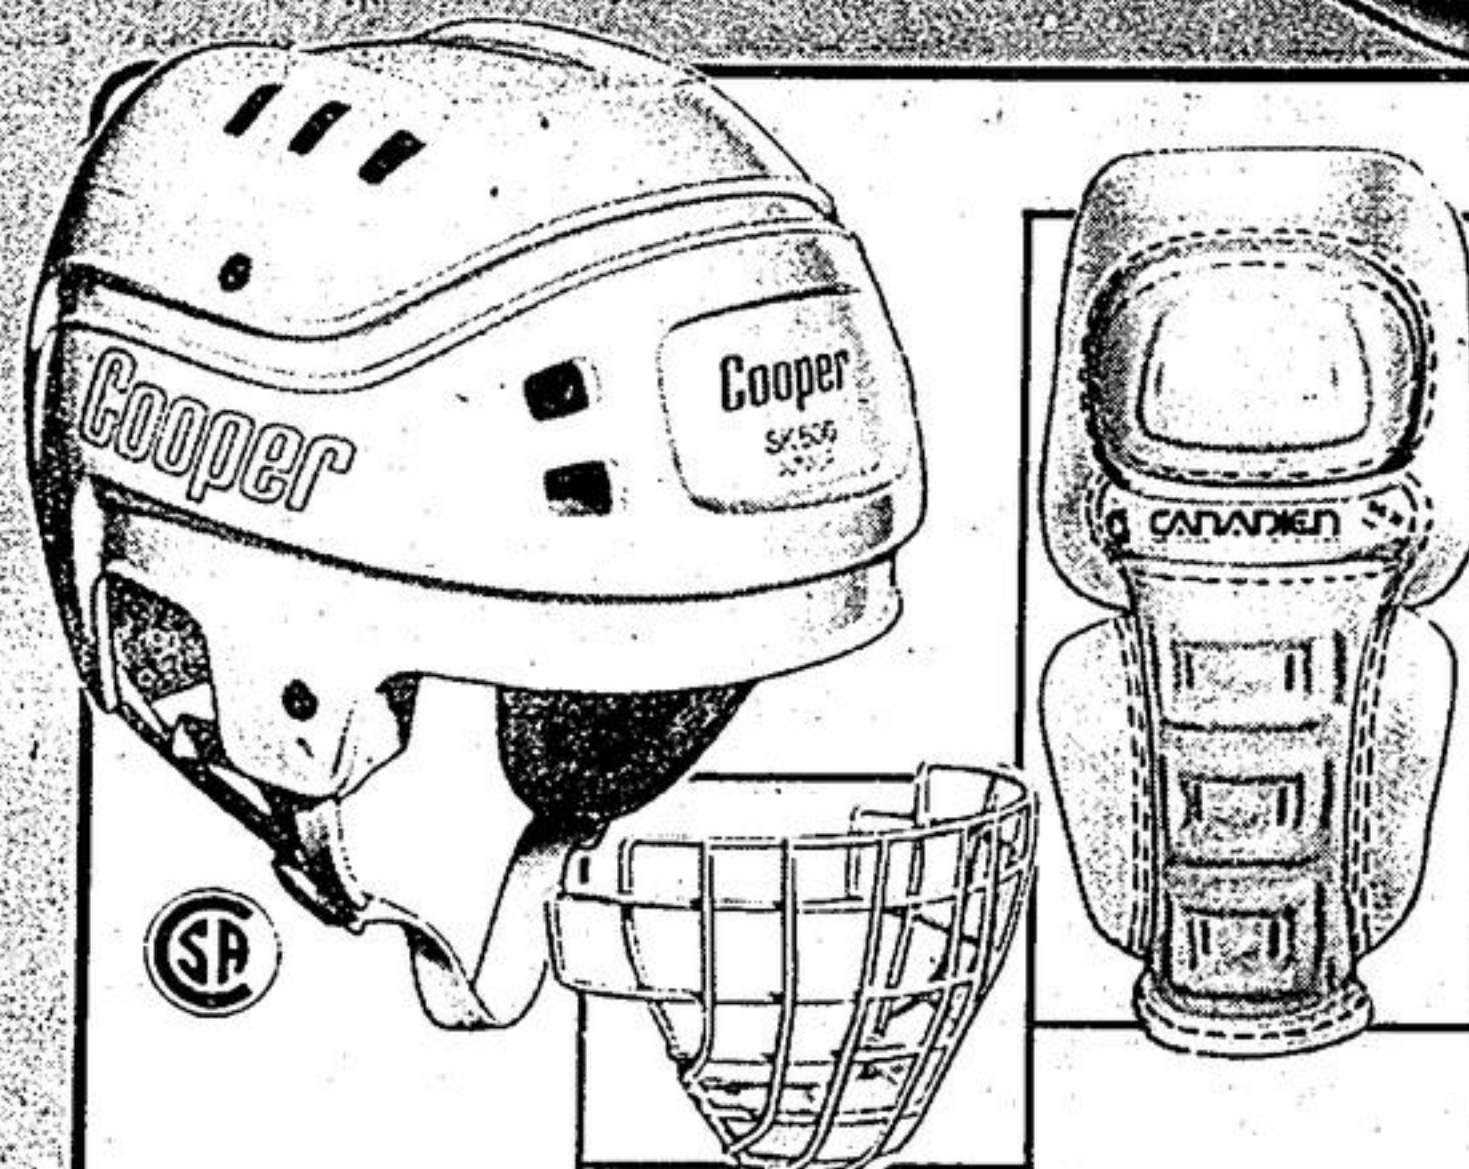

Cooper SK600 Helmet

Molded polycarbonate with plastic foam lining. 83-2647X. Jr. or Sr.

13⁸⁸ Each

Wire Cage for Helmet

Plasticized covering; chin pad. CSA-certified. 83-2616X. Jr. or Sr. Size . . . .

6⁹⁹ Each

14 1/2" Adult Shinguards

Corrugated poly with foam-lined knee cap, felt wings, canvas sling. 83-2750

7⁹⁹ Pair

CHALLENGE Hockey Targets

7⁷⁷

Special Purchase

Four tough white plastic targets attach to goal (extra) to help you improve your shot. 99-3827