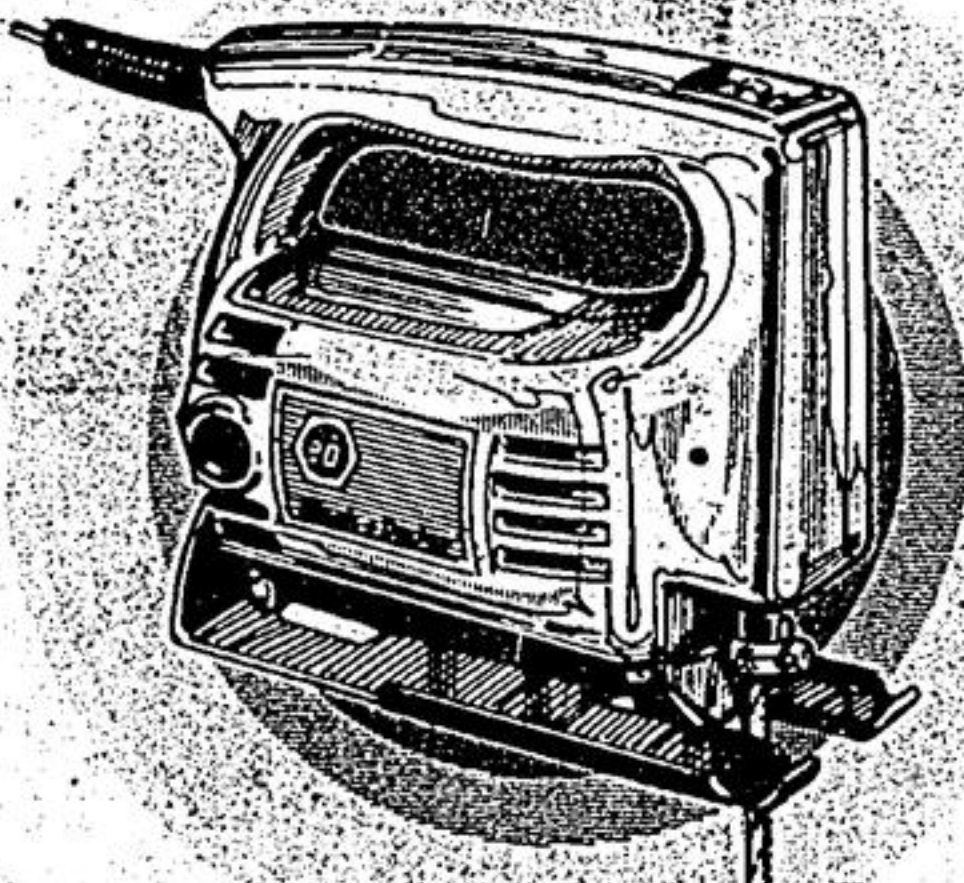

## General Electric Steam & Dry Iron

Fast-heating with even steam distribution. Polished aluminum soleplate. Harvest gold handle with avocado accents. 3840-302-6

**23.33**  
Our reg. Price 26.95

## Black & Decker 2.1 amp Jig Saw

Calibrated shoe tilts up to 45 degree angle. Blade runs at 3,200 SPM. Big 2.1 amp motor. Double insulated for full protection. 1268-158-5

**15.88**  
Our reg. Price 16.95