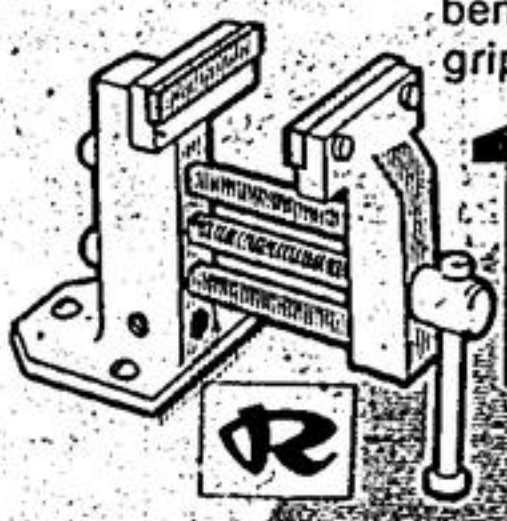

23⁷⁷

1072-421-12
Our reg. Price 29.95

Screw Ball Screwdriver/Socketdriver

Smooth ratchet action. Has 3-way control, operates forward, reverse and in lock position. Available with standard and metric sockets.

8⁷⁷

1059-142-1
Our reg. Price 9.95

Slim-Line Home Vise

Clamps or bolts firmly to workbench. Great vertical grip. 1079-077-1

15⁴⁹

Our reg. Price 19.95

Record Stationary Vise

1079-530-1
Parts replaceable. 3" jaws.