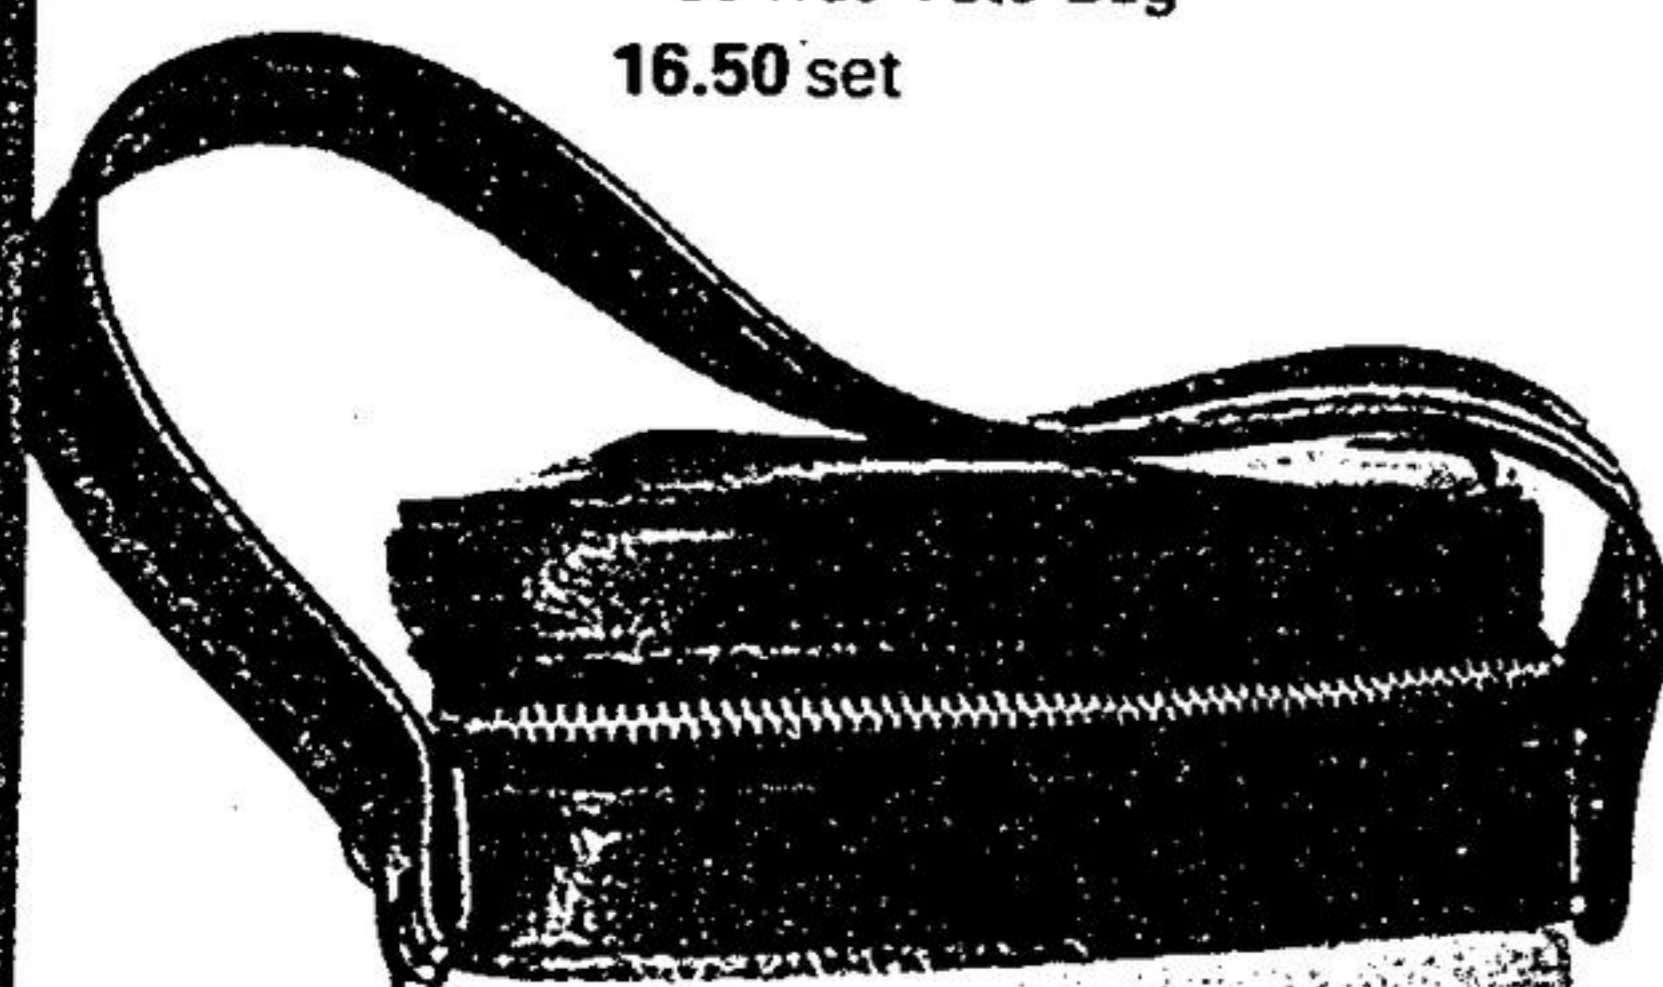

A. BABE TRIO
Contains • Talc (50 g)
• Cologne (28 ml)
• Soap (110 g)
9.85 set

B. BRUT TRAVEL CLUB BAG
Contains • Conditioner (50 ml)
• Creme Shave (50 ml)
• Shampoo (50 ml)
• Brut Cologne (50 ml)
12.50 set

C. BRUT LIGHT SET
Contains • Brut Light After Shave Conditioning Lotion (225 ml)
• Brut Light Soap On A Rope (210 g)
• Canvas Tote Bag
16.50 set

D. FABERGE MUSK FOR MEN SET
Contains • Musk Cologne (72 ml)
• Soap on a Rope (113 g)
11.00 set

E. TIGRESS TRIP-LET
Contains • Soap (70 g)
• Cologne (28 ml)
• Bath Powder (50 g)
8.50 set

F. ESSENCE MAGIQUE SET
Contains • Soap (80 g)
• Splash Cologne (250 ml)
3.18 set
Also available in Musk, Floral, Jasmine and Ginseng

G. MACHO SPRAY COLOGNE
60 ml
9.00 each

H. BRUT LOTION
40 ml
6.00 each

J. BABE SPRAY COLOGNE
57 ml
9.25 each

K. TIGRESS SPRAY COLOGNE
48 ml
7.00 each

L. TIGRESS MUSK COLOGNE
72 ml
7.00 each

C/16.50