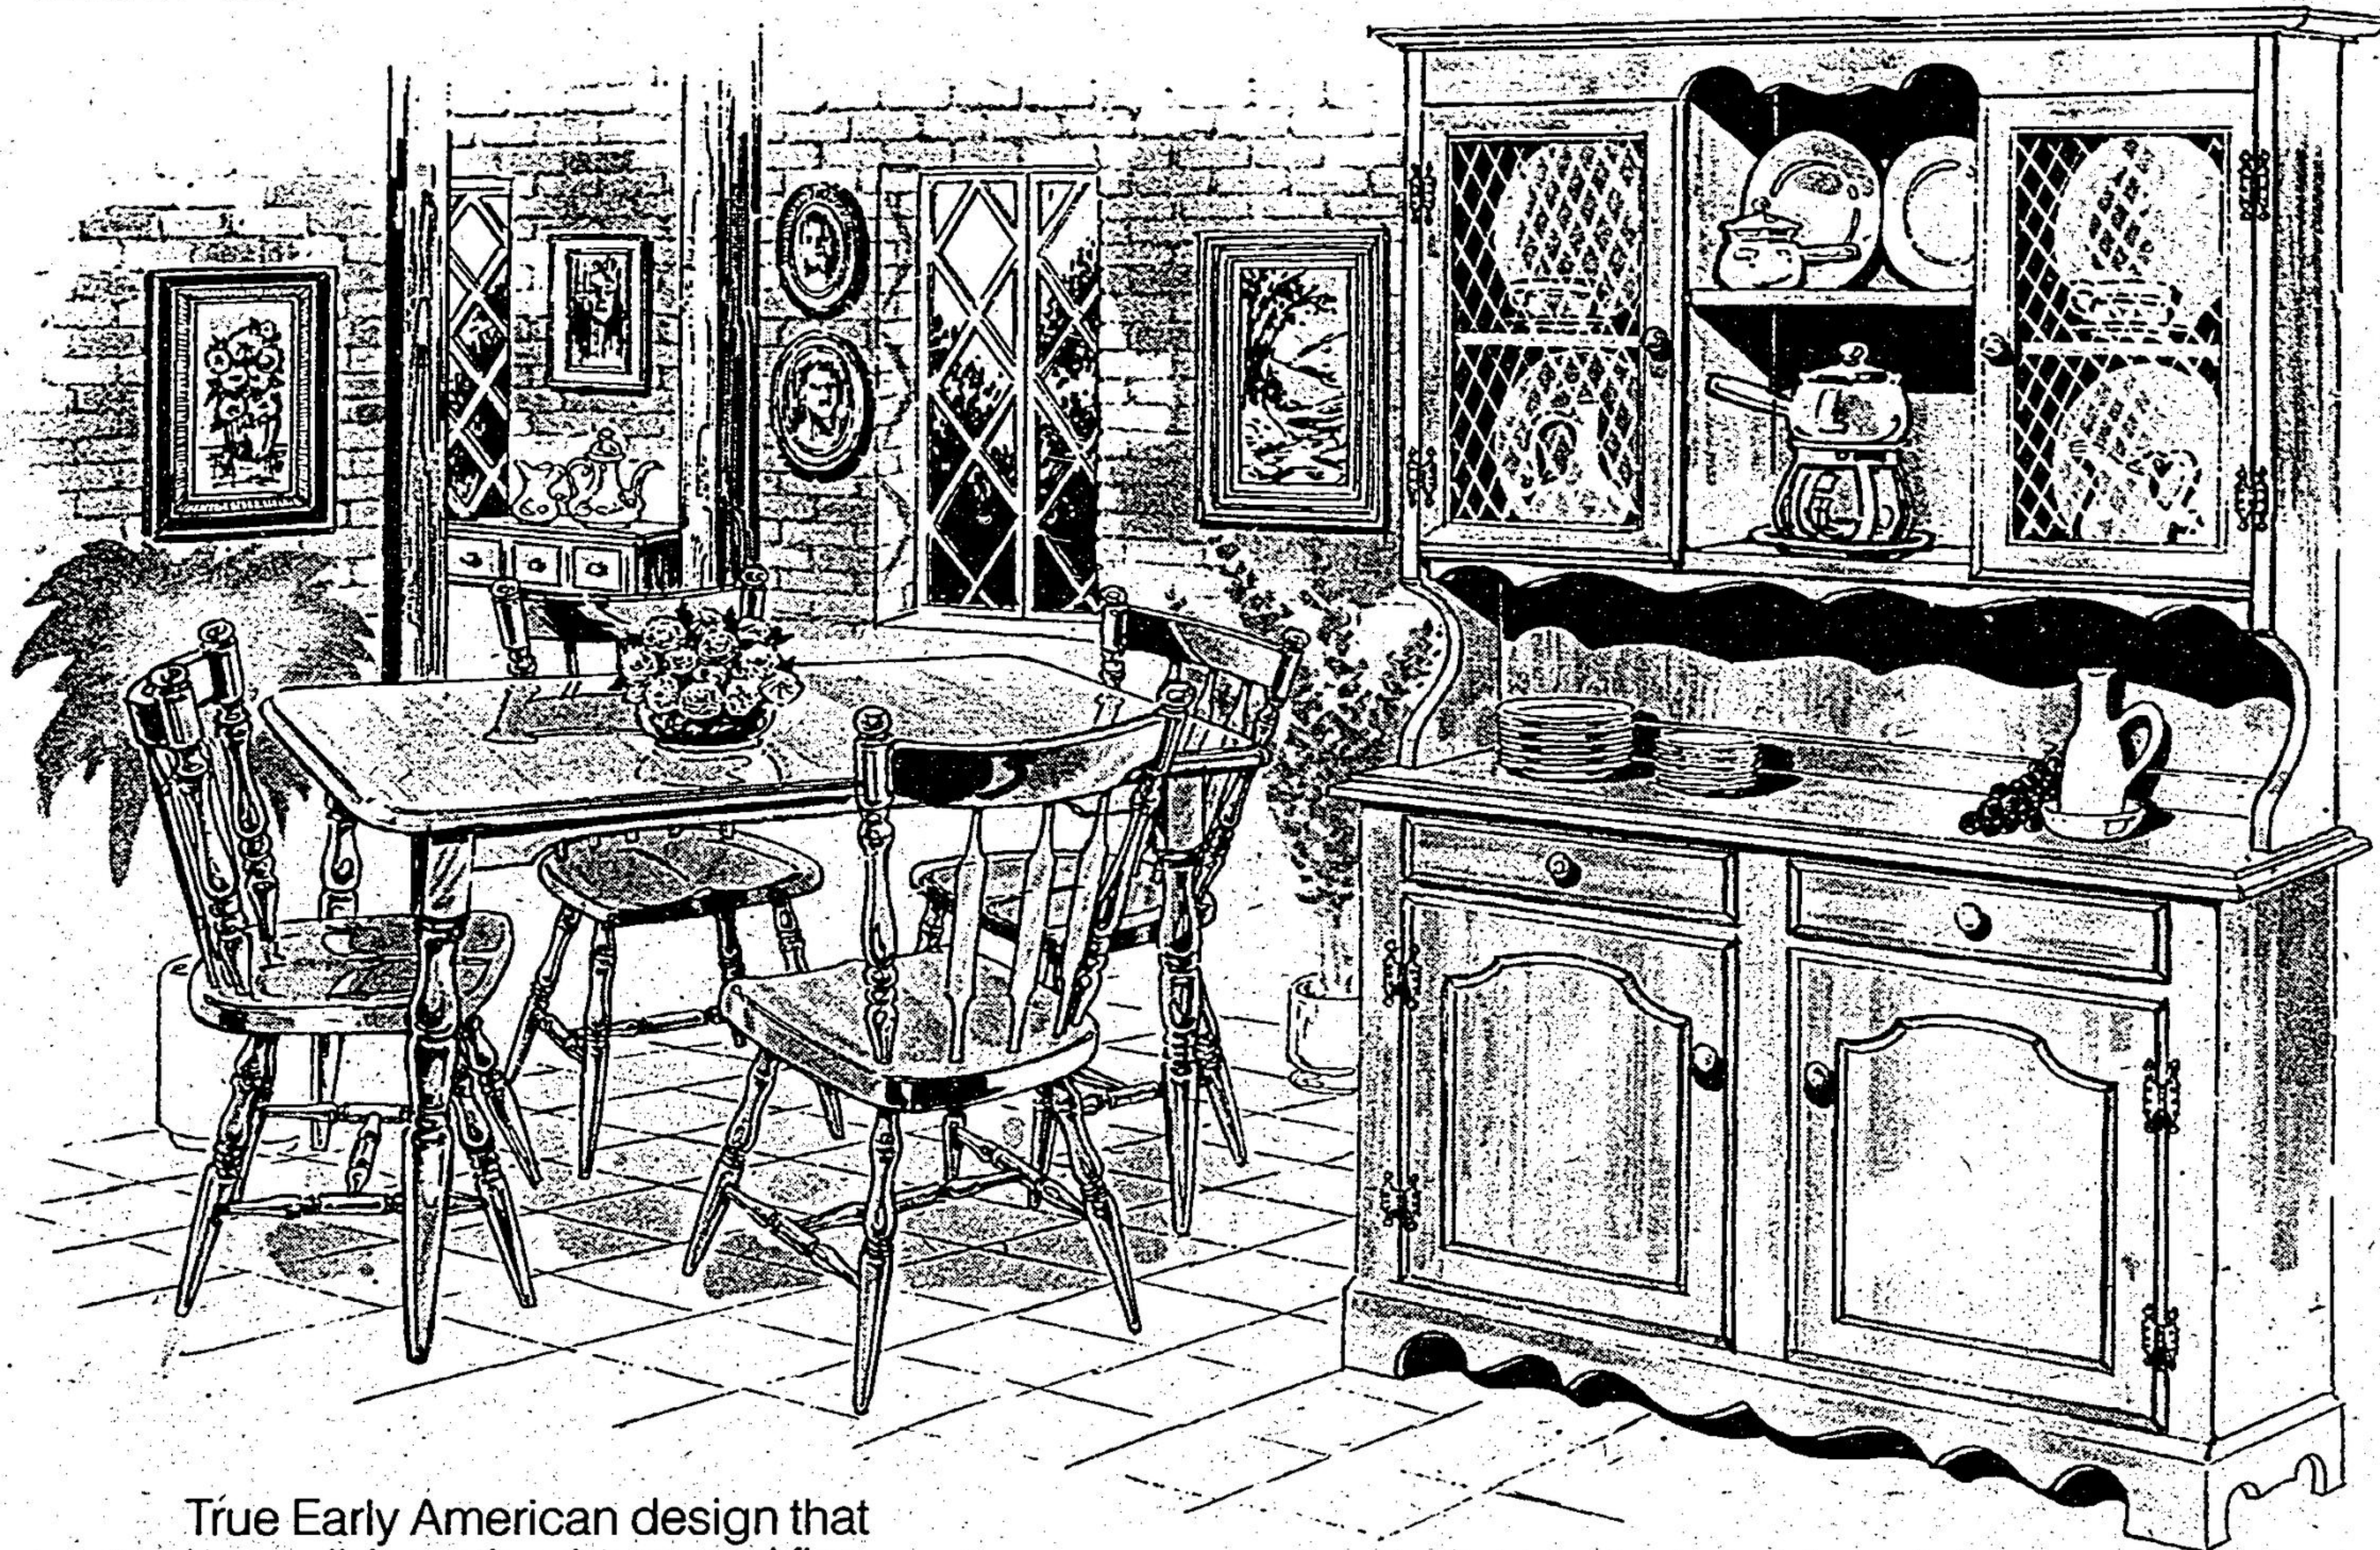

# AISLES OF DINING ROOMS AT SAVINGS

True Early American design that has solid, rustic charm and fine details. So modestly priced!

This time-tested Colonial styling in a warm, maple finish creates a friendly room. Long lasting solid birch construction.

## Magnificent traditional 9 pce. Master suite by Singer

Continental in mood, but exceedingly livable for the world of today, clean, distinctive styling, accented by beautiful grained engraved Pecan that features beautiful highlighting and distressing application. Suite includes china base 66" x 17" x 27" with 4 doors, glass shelves and lights behind glass doors. China deck 68" x 15" x 54" with glass shelves, lights and 2 doors. Trestle table 40" x 62" opens to 74" with apron leaf. Armchair and five side chairs with olefin covers.