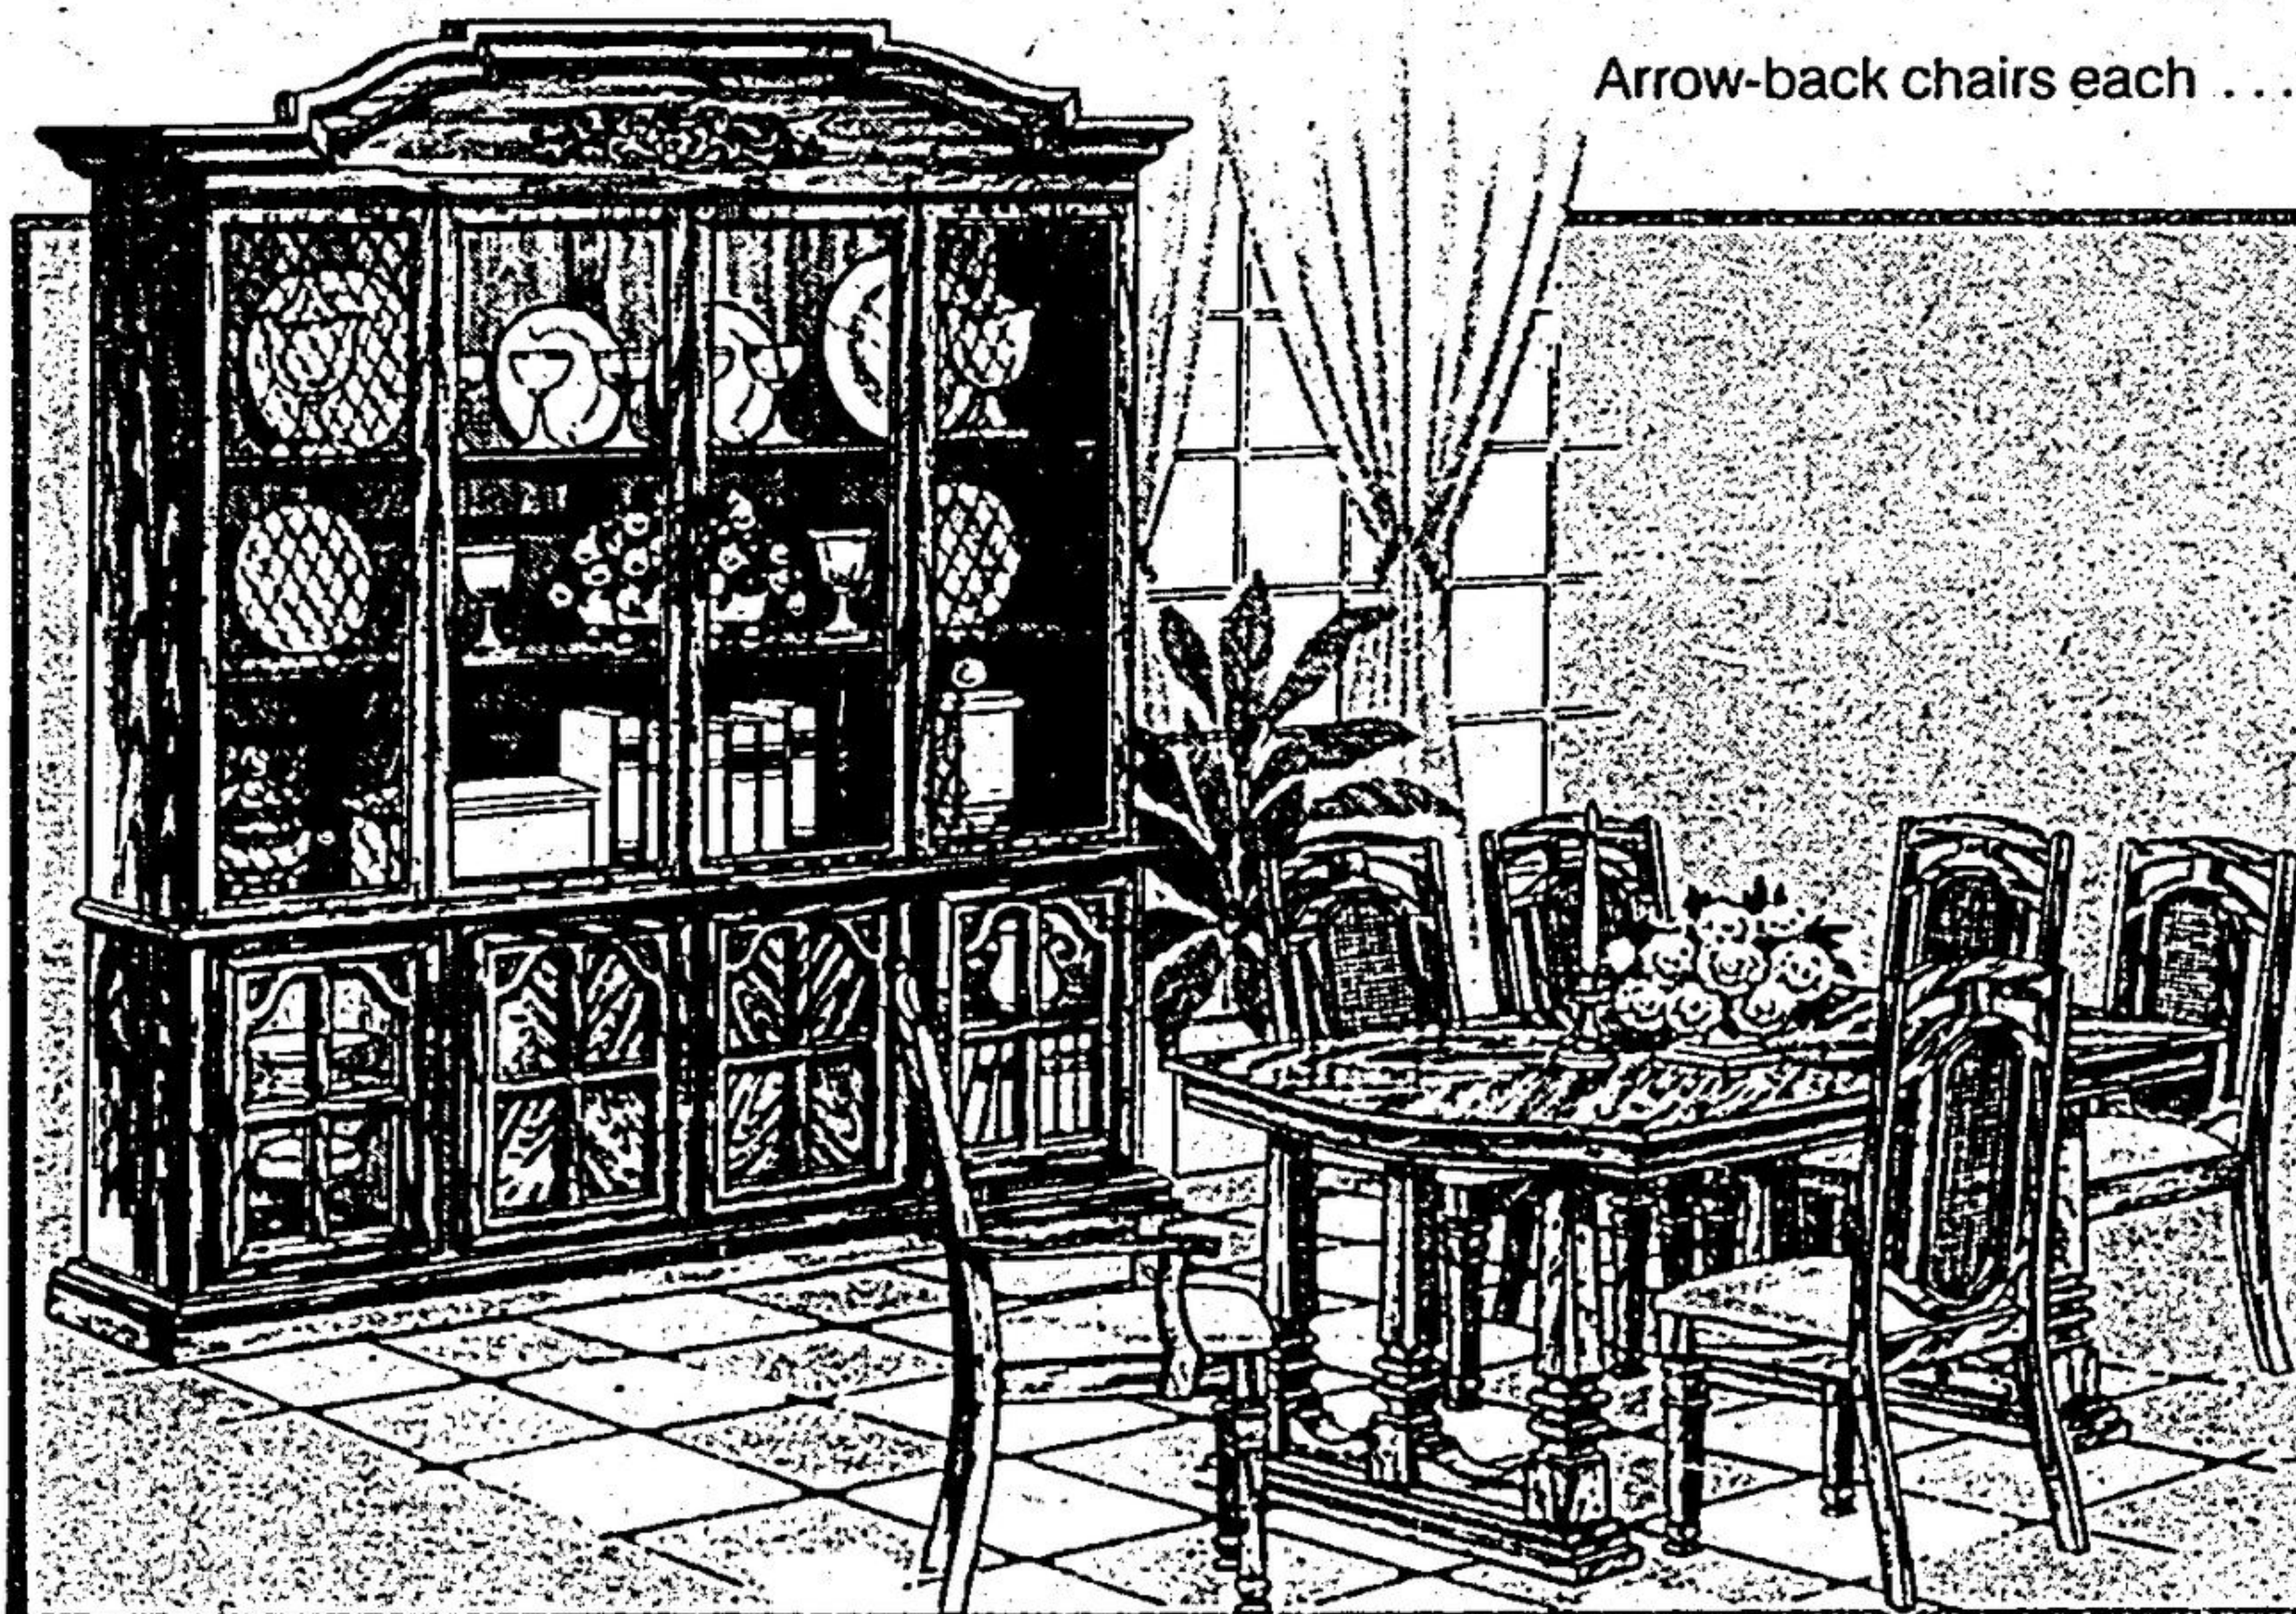

# AISLES OF DINING ROOMS AT SAVINGS

True Early American design that has solid, rustic charm and fine details. So modestly priced!

This time-tested Colonial styling in a warm, maple finish creates a friendly room. Long lasting solid birch construction.

## Magnificent traditional 9 pce. Master suite by Singer

Continental in mood, but exceedingly livable for the world of today, clean, distinctive styling, accented by beautiful grained engraved Pecan that features beautiful highlighting and distressing application. Suite includes china base 66" x 17" x 27" with 4 doors, glass shelves and lights behind glass doors. China deck 68" x 15" x 54" with glass shelves, lights and 2 doors. Trestle table 40" x 62" opens to 74" with apron leaf. Armchair and five side chairs with olefin covers.