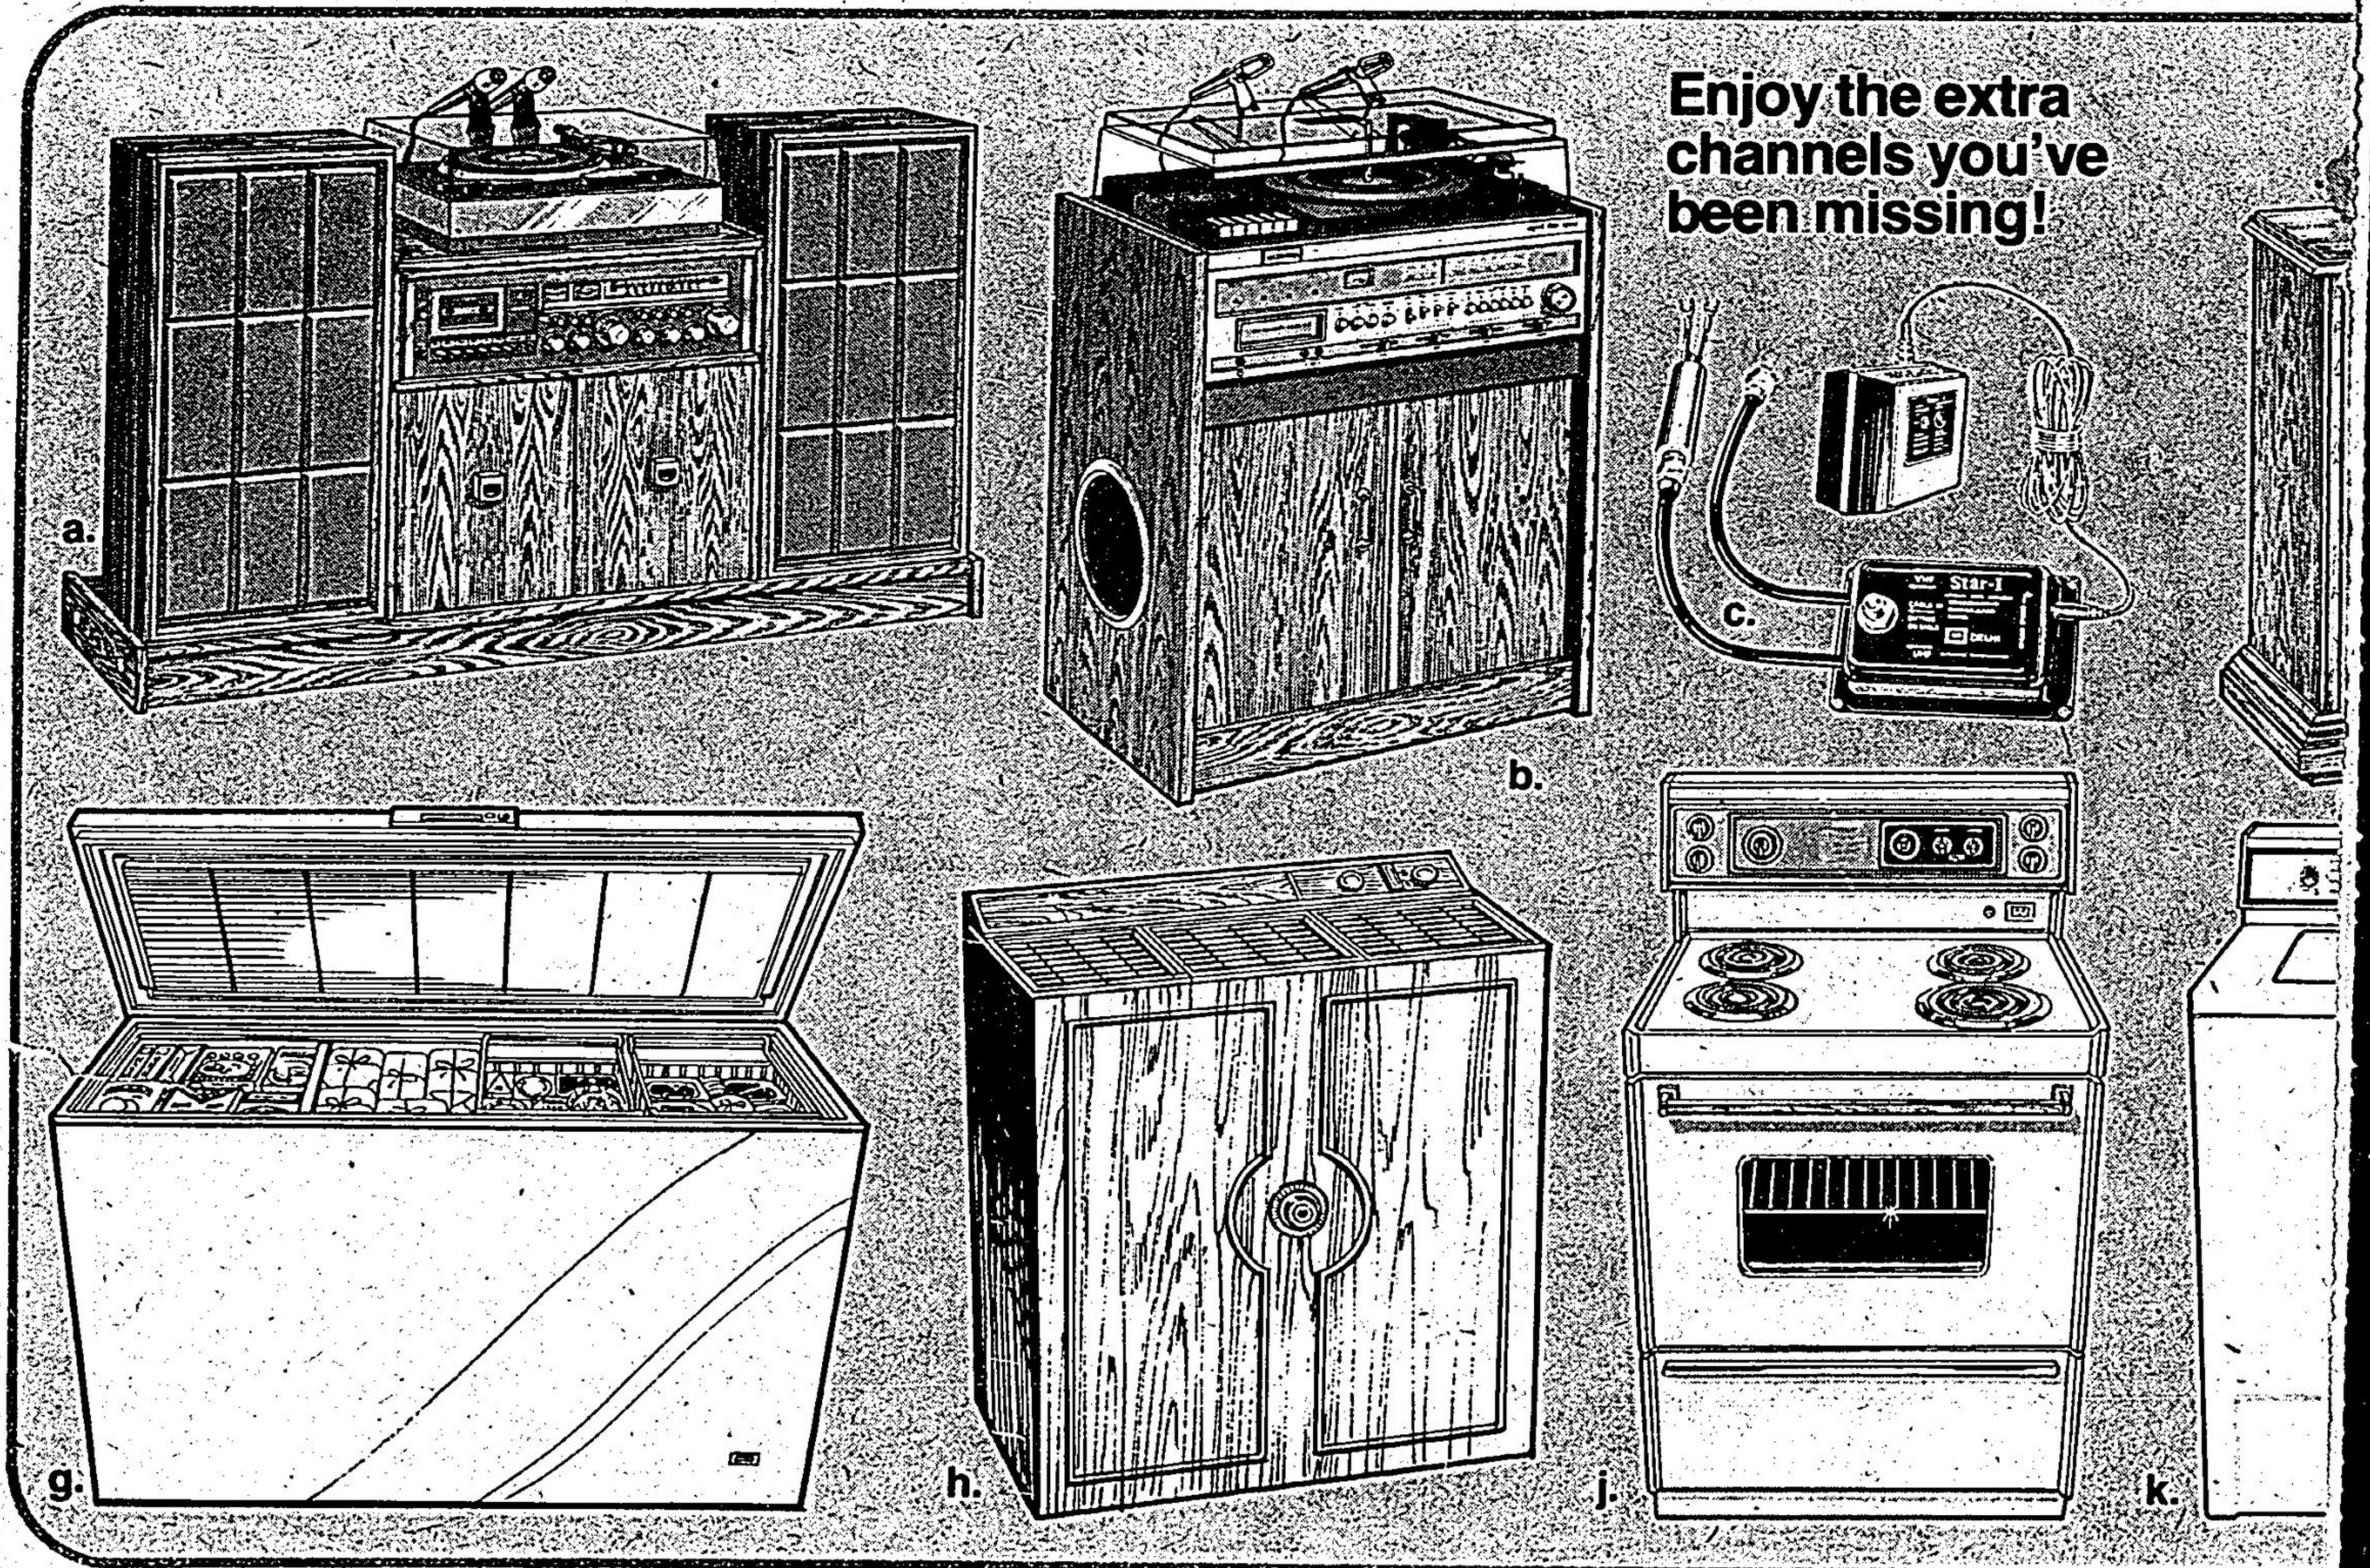

illustration "a"

JULIETTE am-fm stereo with recorder

Powerful receiver has "white-out" slide rule tuning dial, AFC of FM with built-in antenna system. Built-in cassette recorder/player lets you tape off the air or from other sources. Dual VU recording meters and position counter. Two hand-grip microphones. Professional-style semi-automatic turntable.

$378⁷⁴ includes warranties

illustration "b"

OLYMPIA recording centre

Records and plays "BOTH" cassette and 8 track tapes for total convenience and savings. Two microphones are included for stereo recording. AM/FM/Multiplex radio, built-in 8 track player/recorder, built-in cassette player/recorder, automatic deluxe record changer. Attractive stand with built-in 8" speakers.

$287⁹³ includes warranties

illustration "c"

DELHI Star-I TV cable converter

The Star-I system converts extra cable TV channels so they can be received on the UHF tuner of your TV set. Channels 2 to 13 can also be seen directly on the VHF portion of your tuner. Easy to install to any make of television set having UHF. Simple to operate.

$25⁸⁷ includes warranties

Enjoy the extra channels you've been missing!

illustration "g"

Convenient home freezers keep food prices down

8.2 cu.ft. model holds 287 pounds. Includes warranties	$218⁸²
12.3 cu.ft. model holds 430 pounds. Includes warranties	$249⁶⁴
16.2 cu.ft. model holds 560 pounds. Includes warranties	$277⁷⁸
19.2 cu.ft. model holds 665 pounds. Includes warranties	$293⁵⁷
23.2 cu.ft. model holds 805 pounds. Includes warranties	$307⁸⁶

illustration "h"

Automatic humidifier with rotating "water-wheel"

This deluxe high performance unit brings you a decorator style cabinet with smooth-rolling castors. The 2-speed fan gently forces air through the constantly rotating "water-wheel". Directional louvre-style grills, settable automatic humidistat maintains the desired humidity level. Automatic shut-off and pilot light.

$59⁷² includes warranties

illustration "j"

MOFFAT 30" range in almond finish

Here's exciting value in an electric range. Automatic clock controlled lets you set it and forget it. Beautiful almond finish. Lift-out elements and bowls for easy cleaning. Oven door window allows you to view your baking without opening the door, losing the precious heat. Timed appliance outlet.

$297⁶³ includes warranties