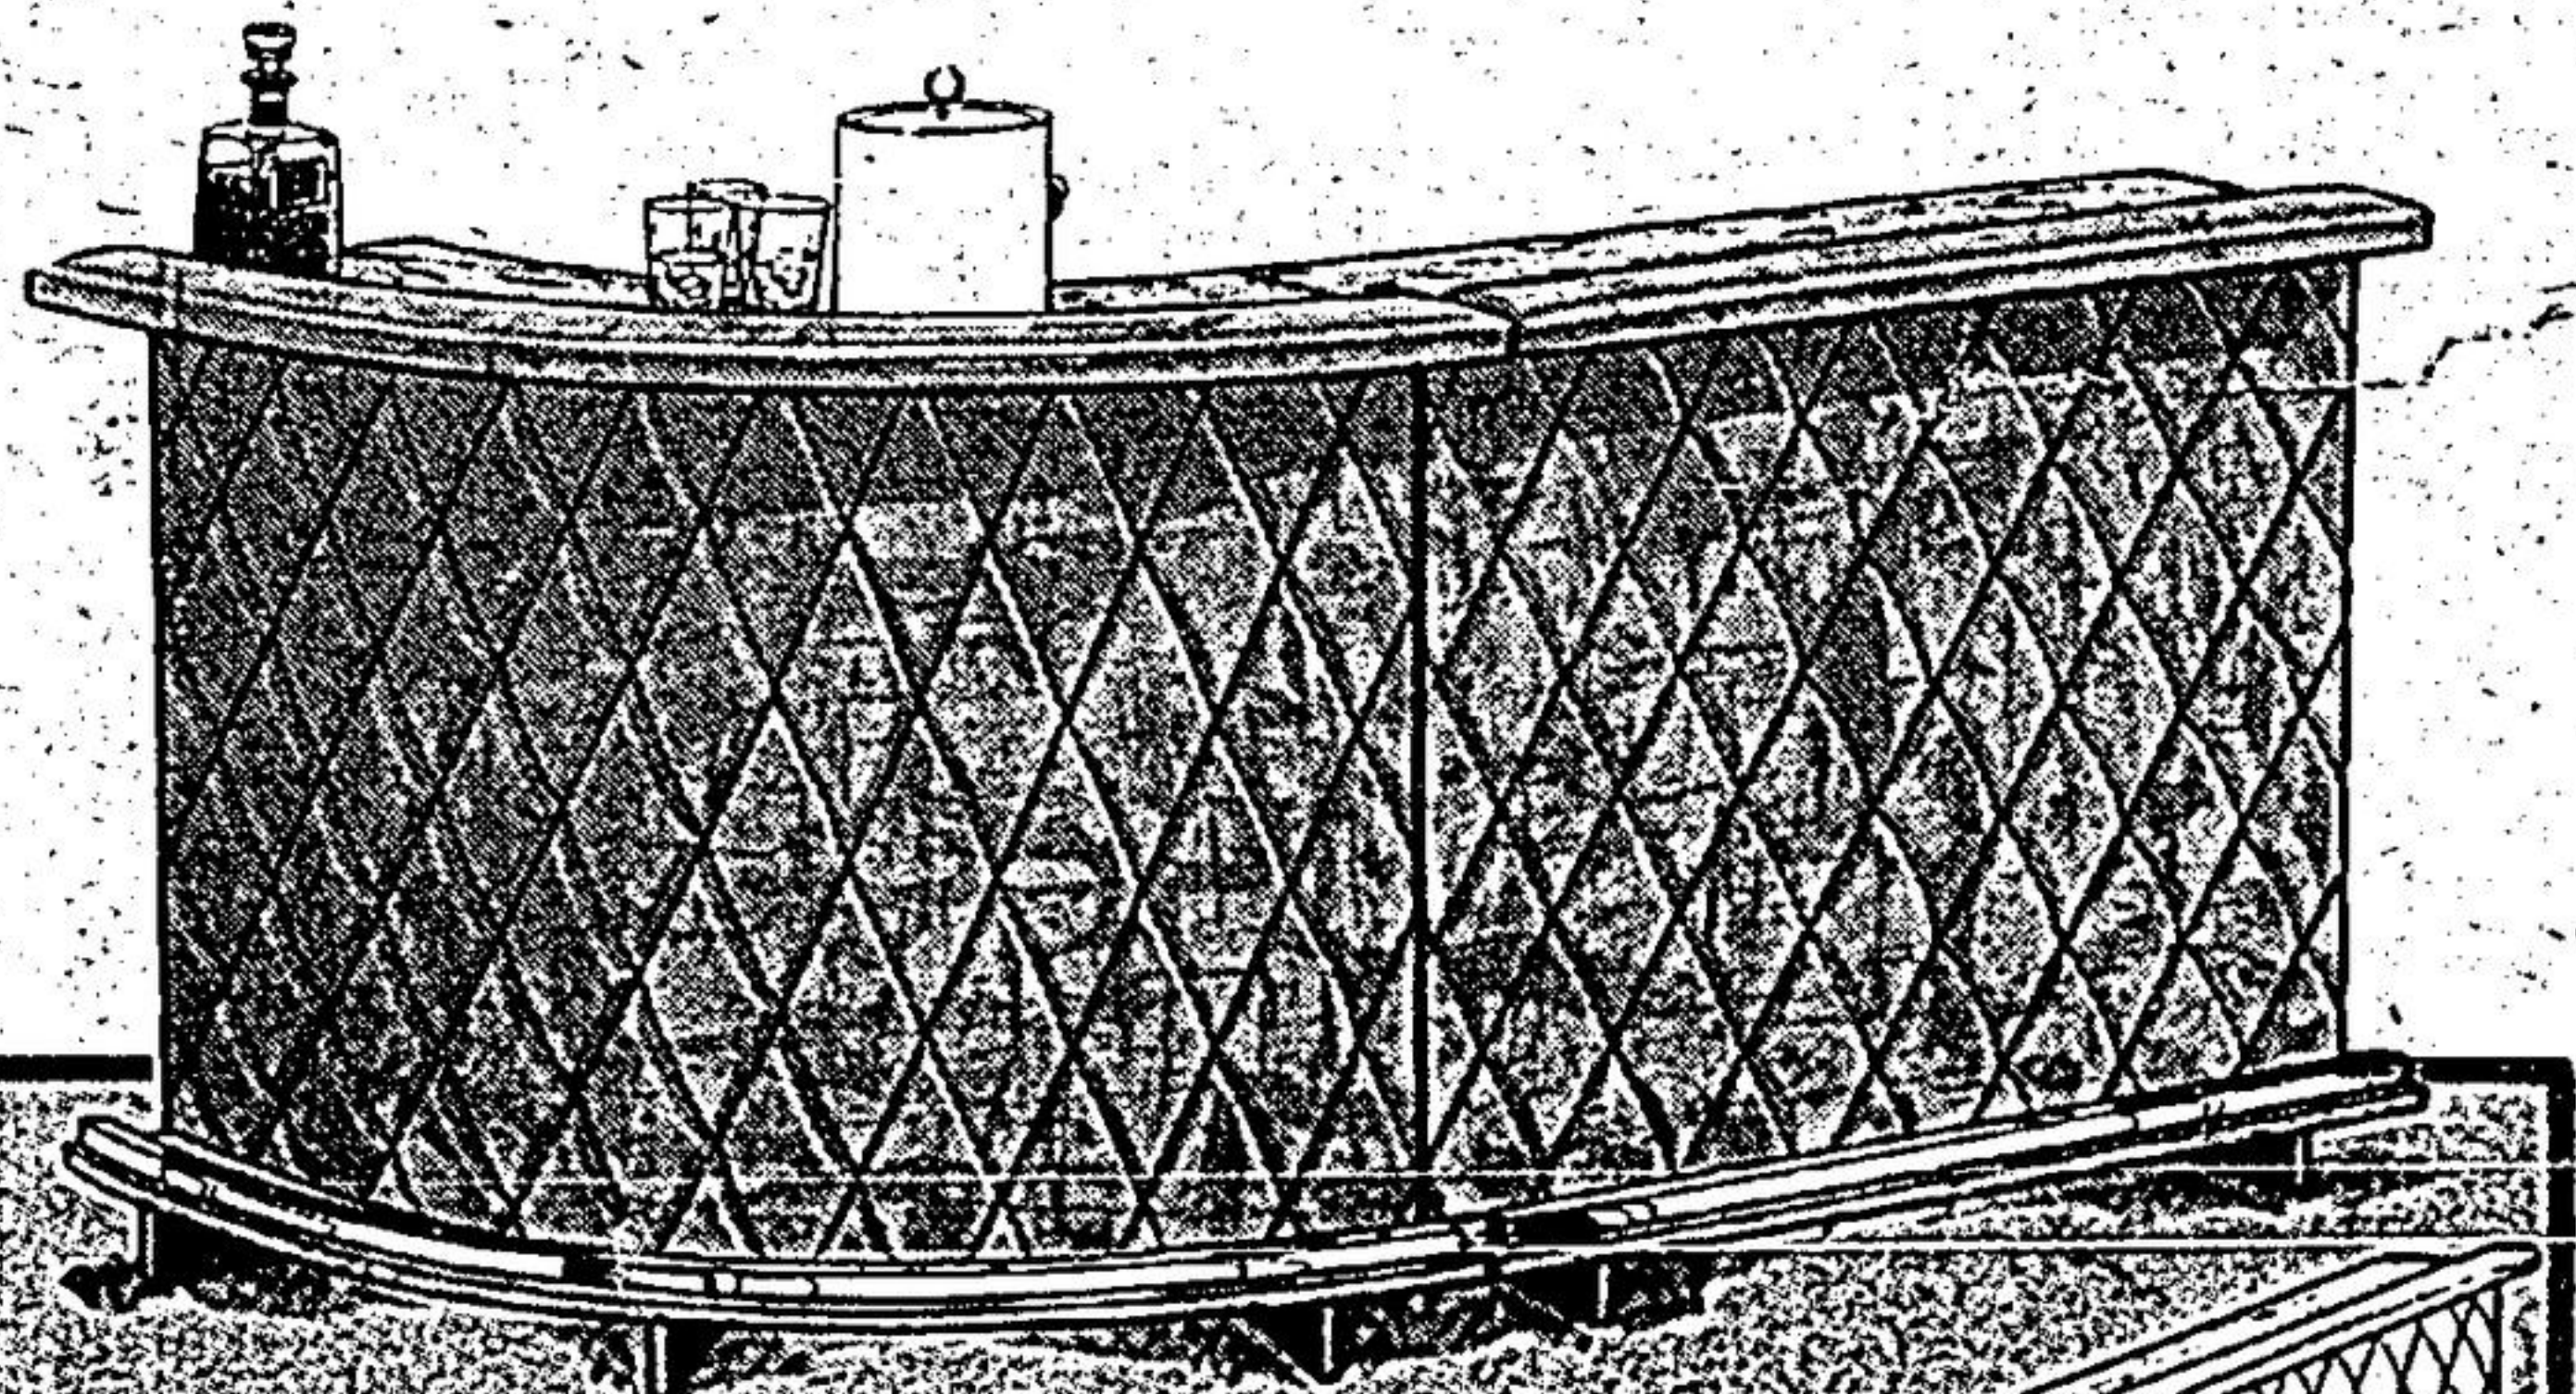

TABLE LAMP \$32⁶¹

FLOOR LAMP \$52⁸³

Chrome Arc Lamp—84" chrome frame, 18" acrylic shade \$98⁶⁰

Your choice of Traditional bookcases, accent tables or modern tables.

Walnut finished bookcases each 23" x 12" x 73" high. Traditional hexagon commode table with doors or cocktail table with doors, walnut finish. Modern cocktail tables or end tables, walnut vinyl finish, with simulated brass and chrome trim.

\$49⁹⁷ EACH

Sectional Curved Bar. Each a separate bar, can be used together for one large curved bar. Pecan arborite with quilted leather brown vinyl.

CURVED BAR 40" x 17" x 36 1/2" \$154³⁶

STRAIGHT BAR 40" x 17" x 37 1/2" \$120⁰⁶

Quilted Bar Desert sand quilted vinyl, birdseye maple arborite top

Swivel Bar Stool \$28⁷⁷

60-inch Bar \$118⁹¹