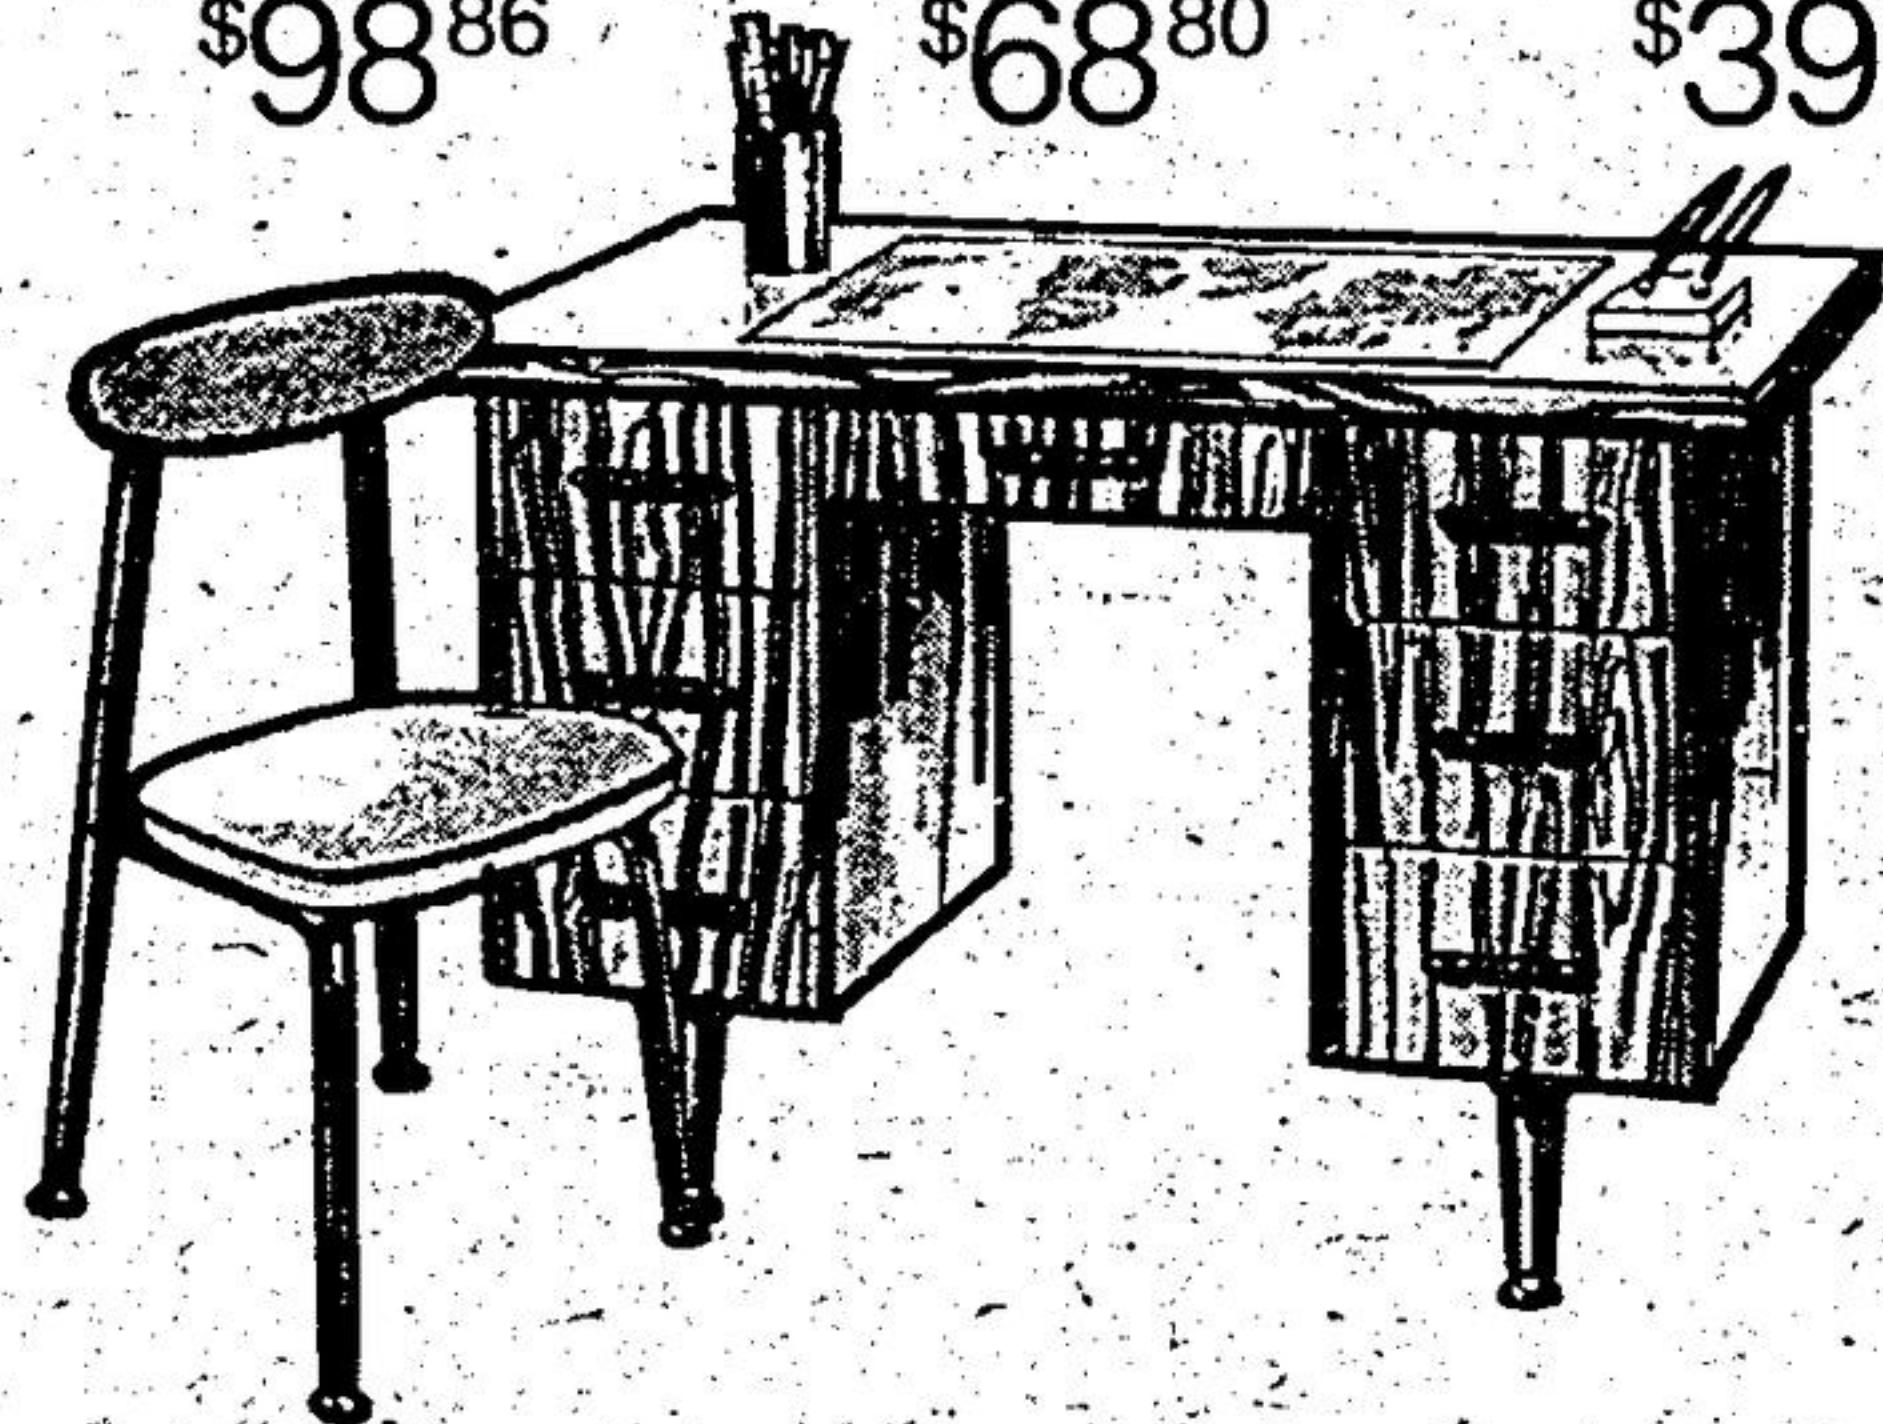

AND ACCESSORIES SALE-PRICED!

Adjustable Swivel Bar Stools

\$98⁸⁶

Wire-back Swivel Bar Stools

\$68⁸⁰

Adjustable Swivel Bar Stools

\$39²⁷

Bar Stools, Swivel-top, Beige vinyl, chrome frame.

\$25⁹⁴

7-Drawer Desks Spacious 24" x 48" white arborite top with world map pattern. Seven drawers, double pedestal style. Rich walnut finish.

Desk \$78⁸⁶

Chair \$21⁸⁴

Gold finished lamps with bamboo motif. Beige pleated shades.

TABLE LAMP \$32⁶¹

FLOOR LAMP \$52⁸³

Chrome Arc Lamp—84" chrome frame, 18" acrylic shade \$98⁶⁰

Your choice of Traditional bookcases, accent tables or modern tables.

Walnut finished bookcases each 23" x 12" x 73" high. Traditional hexagon commode table with doors or cocktail table with doors, walnut finish. Modern cocktail tables or end tables, walnut vinyl finish, with simulated brass and chrome trim.

\$49⁹⁷ EACH

Sectional Curved Bar. Each a separate bar, can be used together for one large curved bar. Pecan arborite with quilted leather brown vinyl.

CURVED BAR 40" x 17" x 36 1/2" \$154³⁶

STRAIGHT BAR 40" x 17" x 37 1/2" \$120⁰⁶