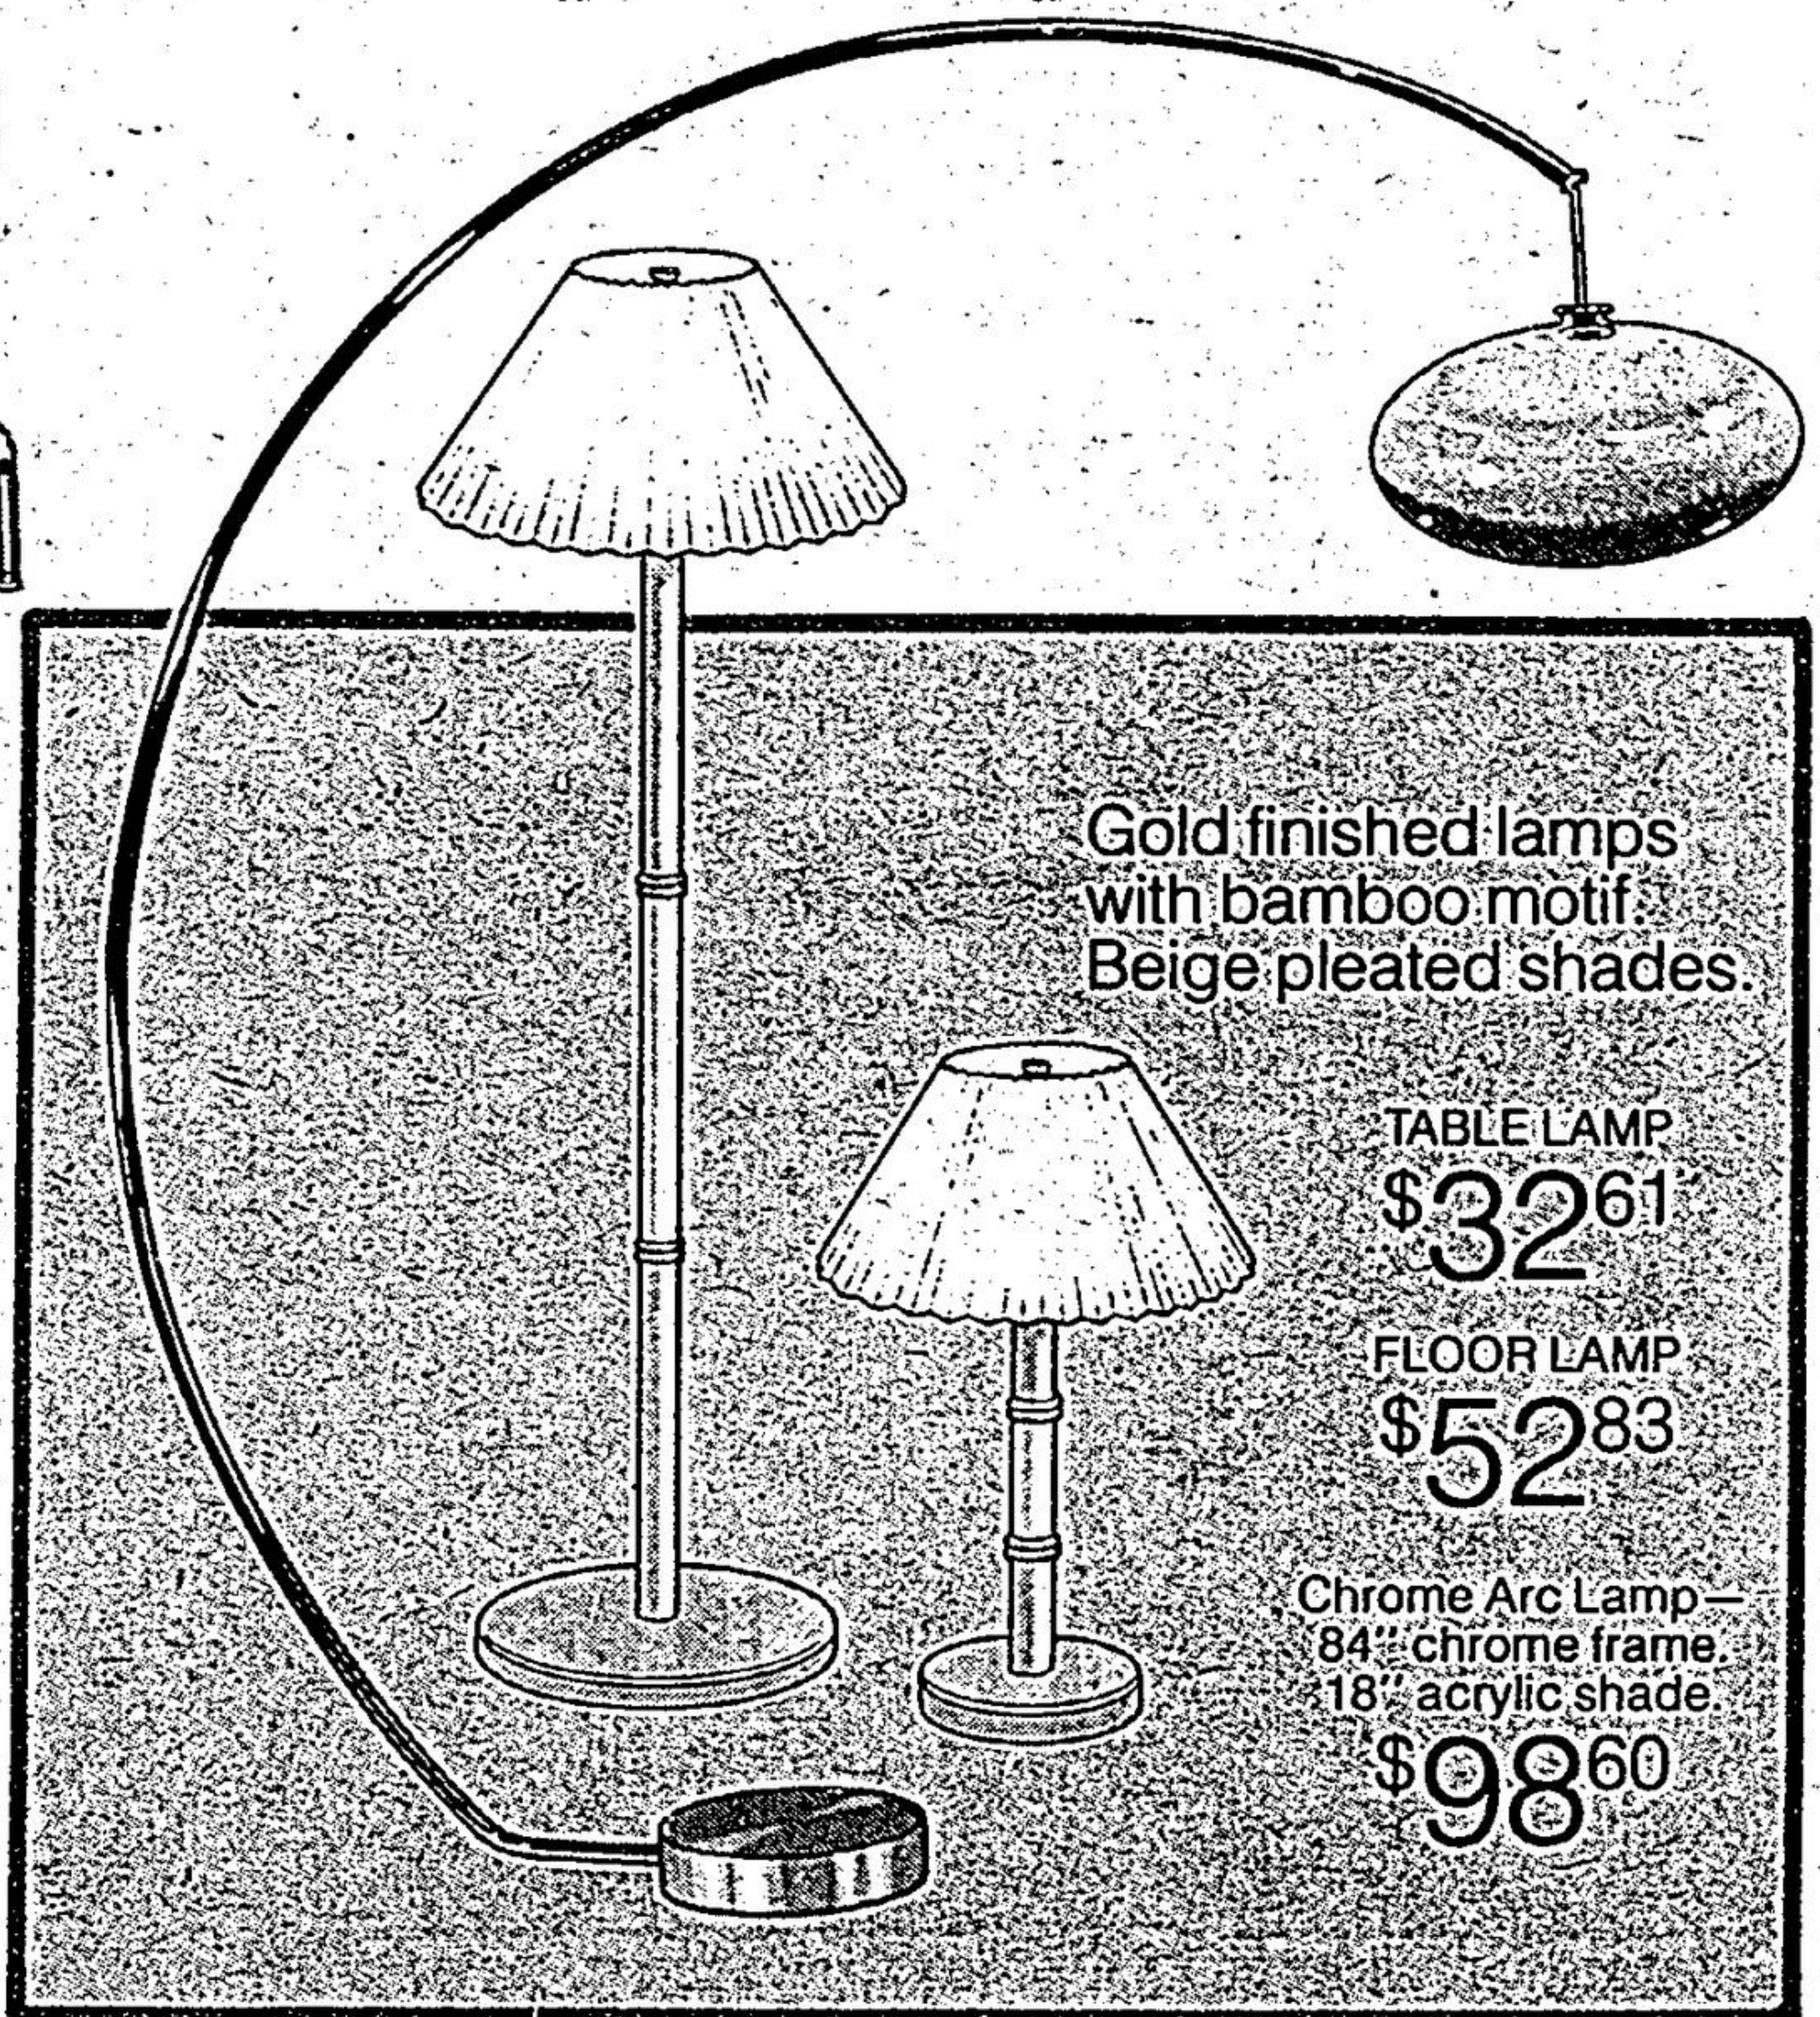

AND ACCESSORIES SALE-PRICED!

Adjustable Swivel Bar Stools

\$98⁸⁶

Wire-back Swivel Bar Stools

\$68⁸⁰

Adjustable Swivel Bar Stools

\$39²⁷

Bar Stools, Swivel-top, Beige vinyl, chrome frame.

\$25⁹⁴

7-Drawer Desks Spacious 24" x 48" white arborite top with world map pattern. Seven drawers, double pedestal style. Rich walnut finish.

Desk \$78⁸⁶

Chair \$21⁸⁴

Gold finished lamps with bamboo motif. Beige pleated shades.

TABLE LAMP \$32⁶¹

FLOOR LAMP \$52⁸³

Chrome Arc Lamp—84" chrome frame, 18" acrylic shade \$98⁶⁰

Your choice of Traditional bookcases, accent tables or modern tables.

Walnut finished bookcases each 23" x 12" x 73" high. Traditional hexagon commode table with doors or cocktail table with doors, walnut finish. Modern cocktail tables or end tables, walnut vinyl finish, with simulated brass and chrome trim.

\$49⁹⁷ EACH

Sectional Curved Bar. Each a separate bar, can be used together for one large curved bar. Pecan arborite with quilted leather brown vinyl.

CURVED BAR 40" x 17" x 36 1/2" \$154³⁶

STRAIGHT BAR 40" x 17" x 37 1/2" \$120⁰⁶