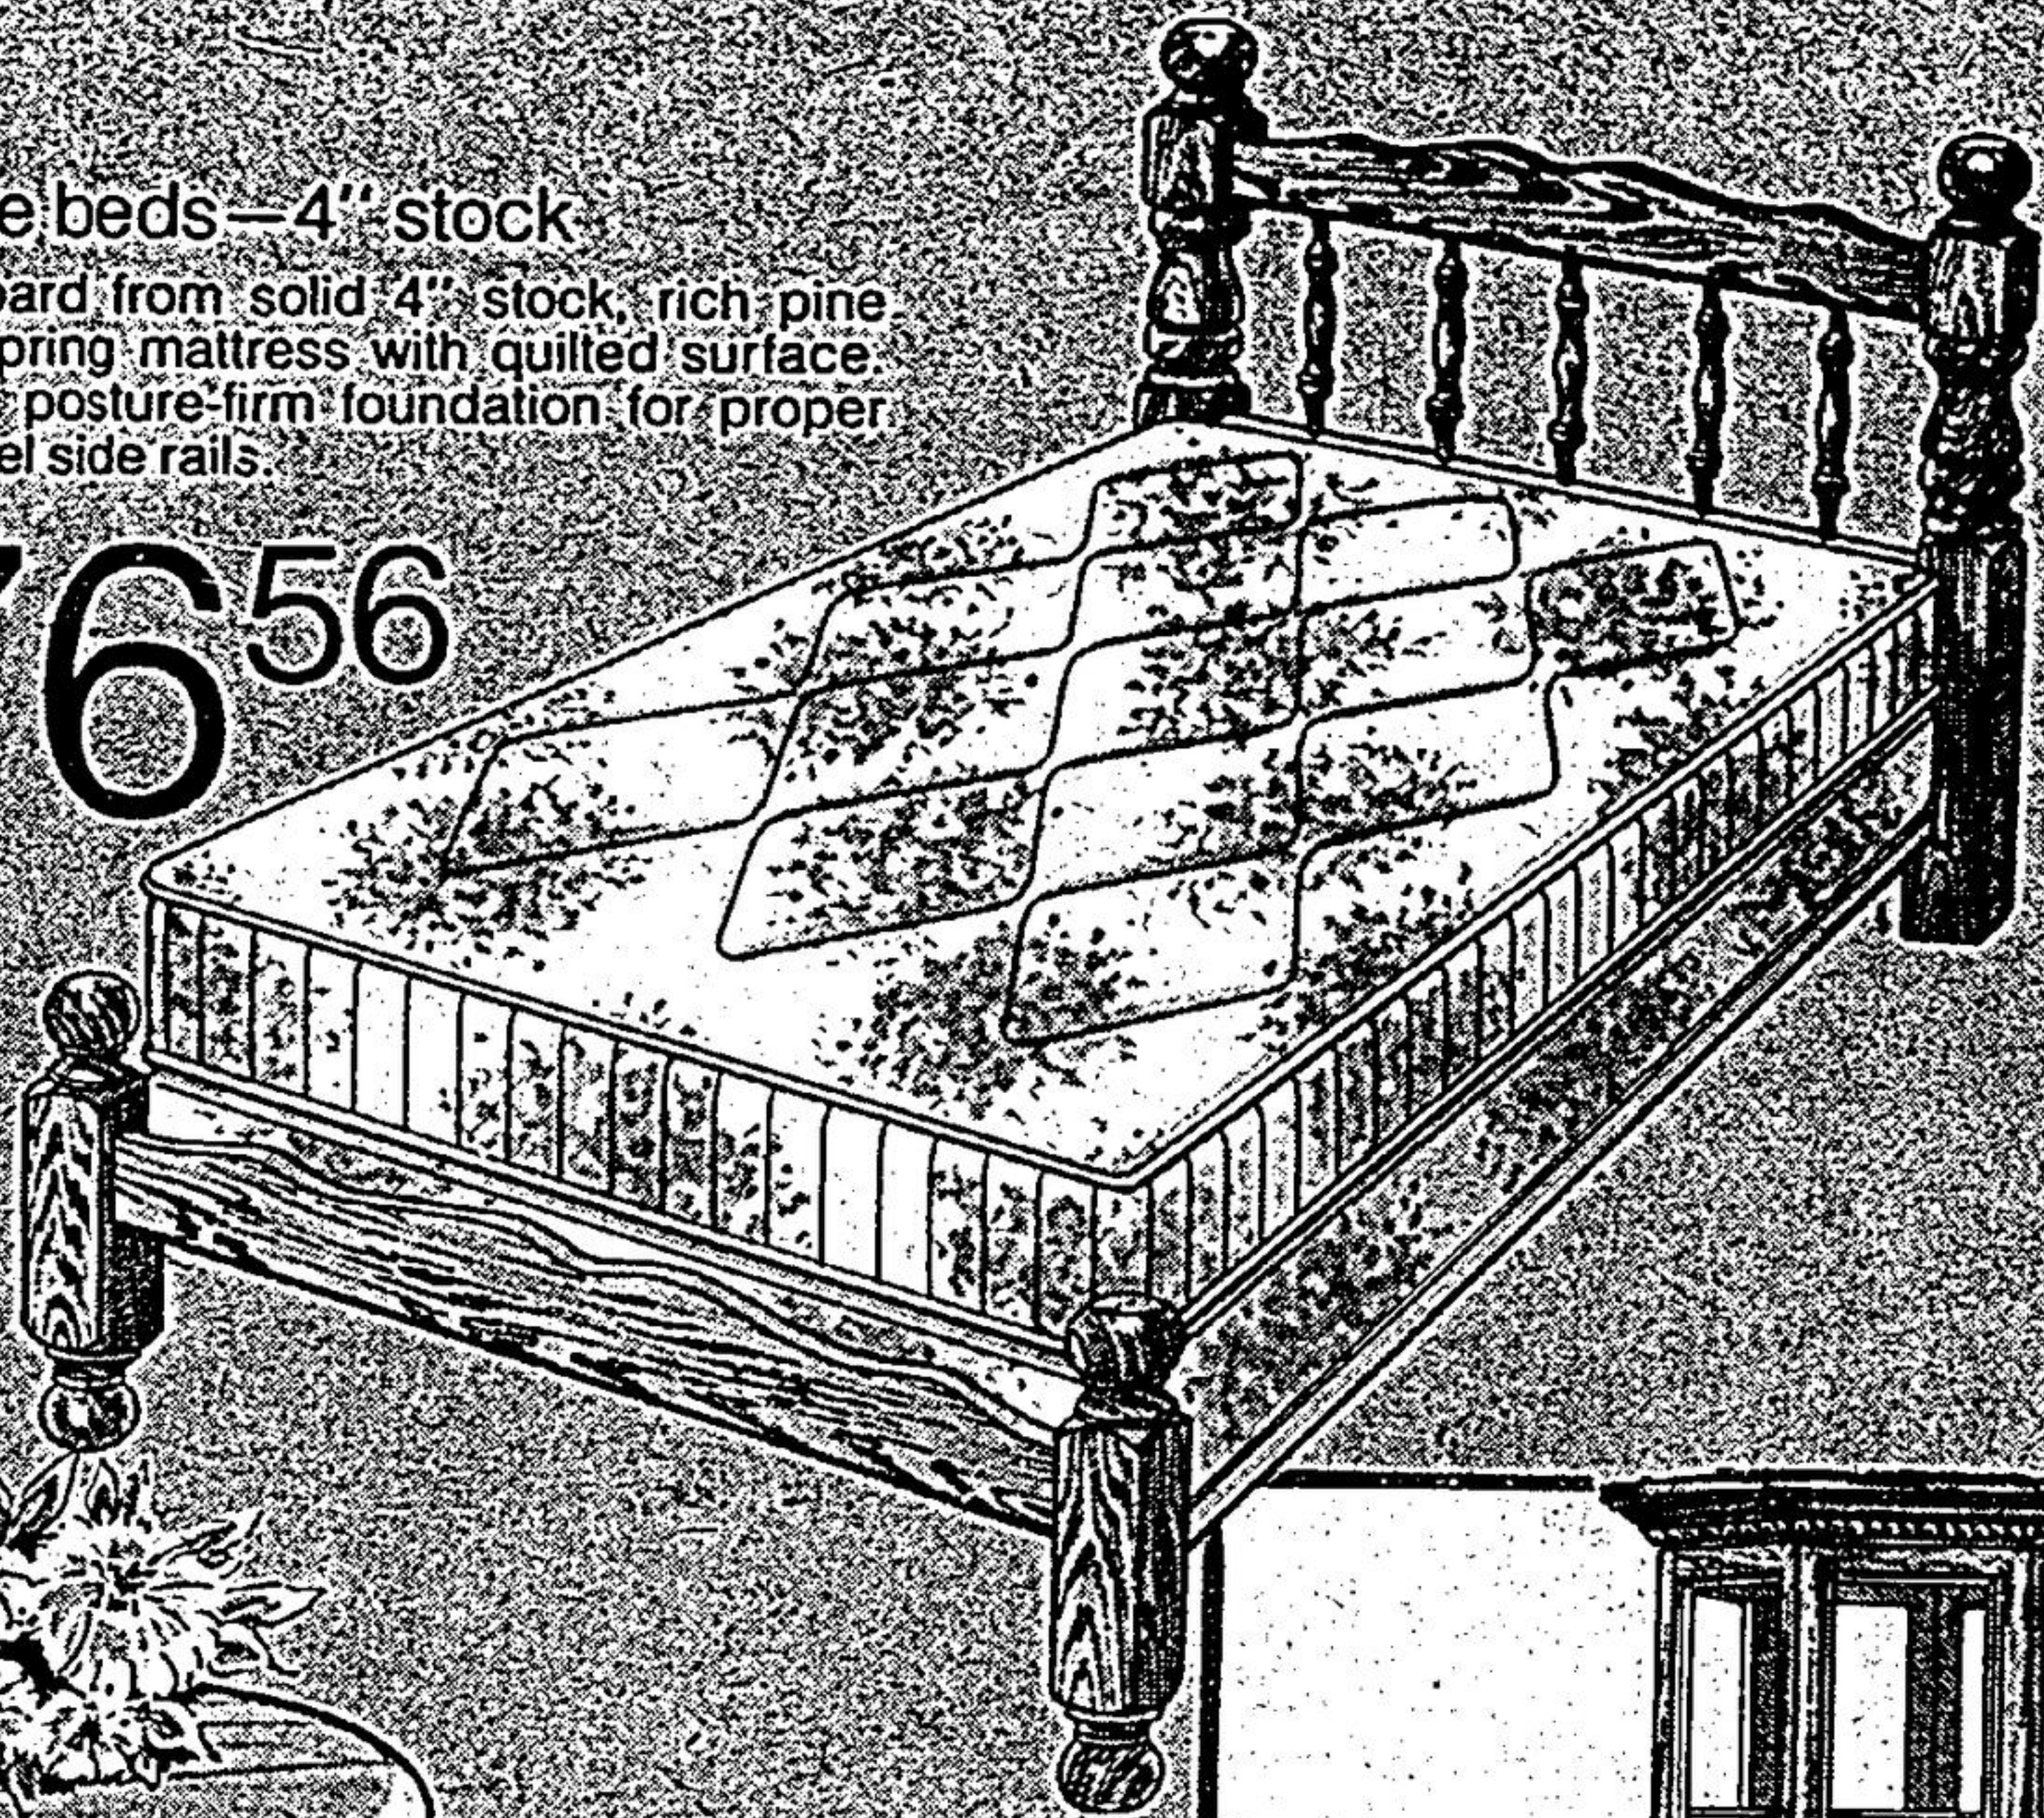

# pre-Christmas SALE!

Swivel  
Top  
hat and  
coat  
rack

Add a touch of  
nostalgia with  
this charming  
and useful  
coat rack. A  
full 72" high  
with a rich  
walnut wood  
on ramin  
hardwood.  
Will adapt to  
any decorat-  
ing scheme.

\$24<sup>80</sup>

39" Solid Pine beds—4" stock  
Head and footboard from solid 4" stock, rich pine  
finish. 39" innerspring mattress with quilted surface.  
Floral cover. 39" posture-firm foundation for proper  
support. Solid steel side rails.

\$176<sup>56</sup>

COMPLETE  
AT THIS  
LOW PRICE

Solid brass table  
with marble top

There's a warm touch of the past in  
this decorative styling. Notice how  
the solid brass and marble top  
combines to add uniqueness to this  
accent table. 15" wide x 21" high.