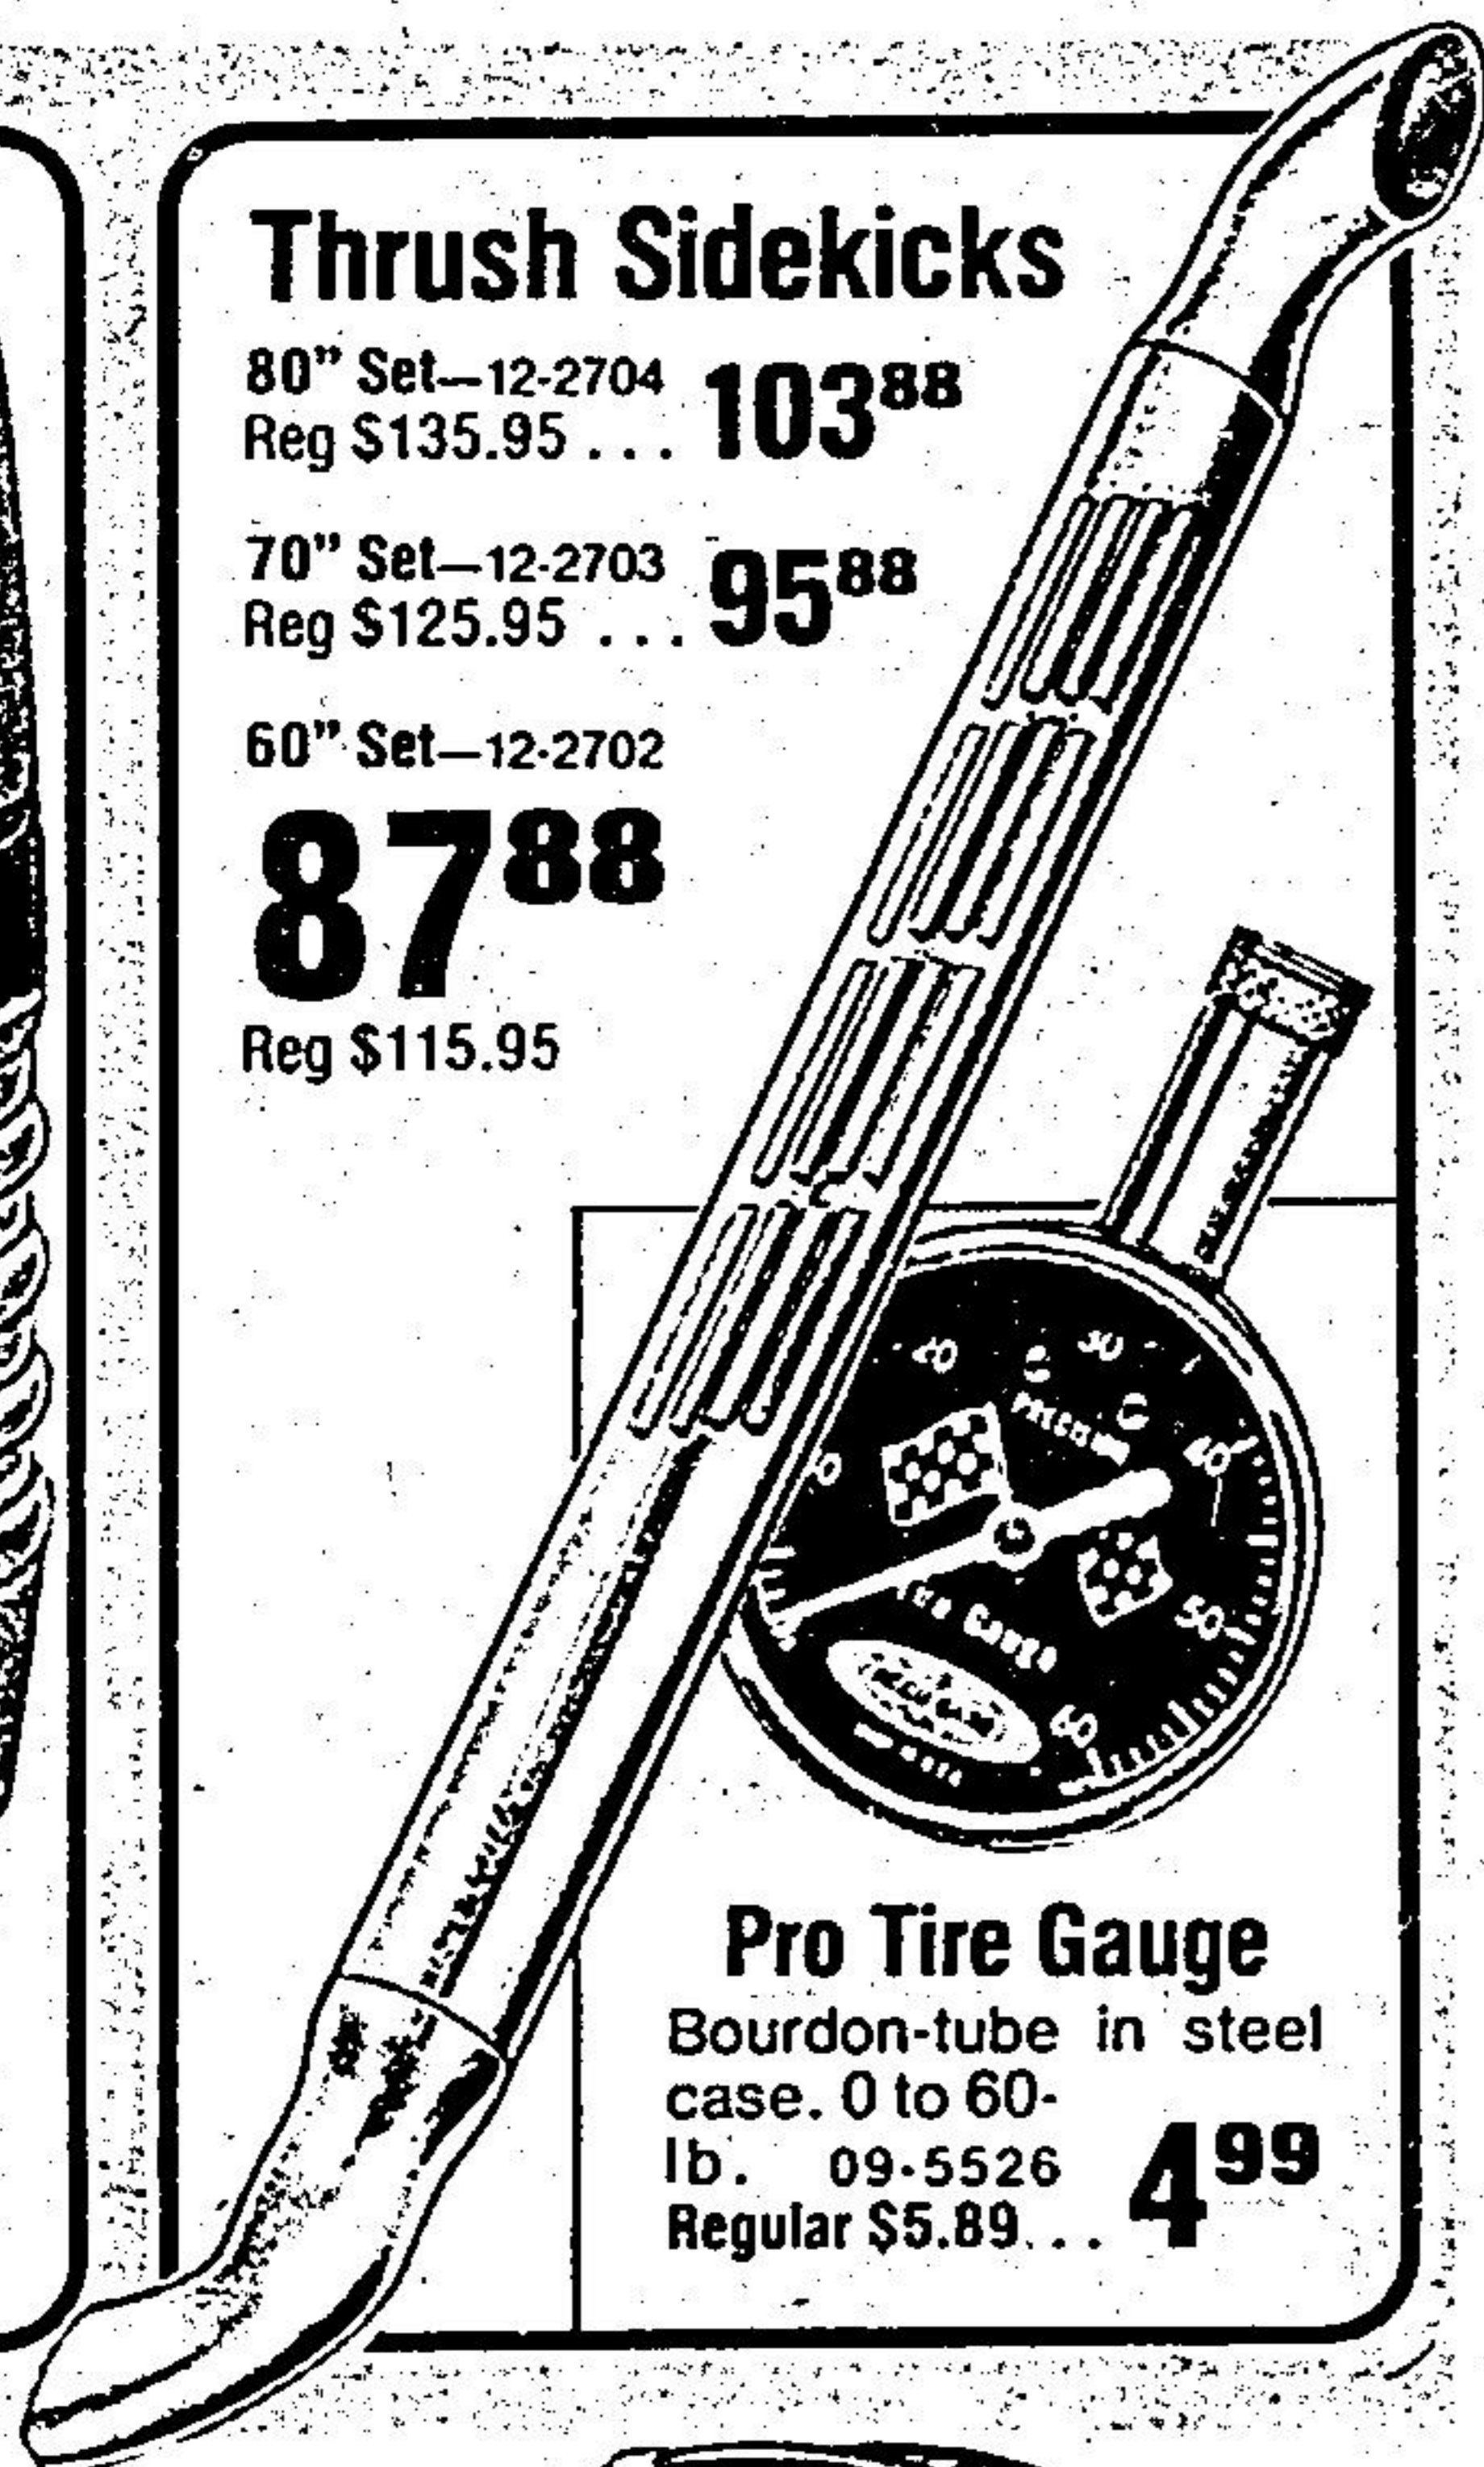

Pro Tire Gauge

Bourdon-tube in steel case. 0 to 60-lb. 09-5526 **499** Regular $5.89 ...