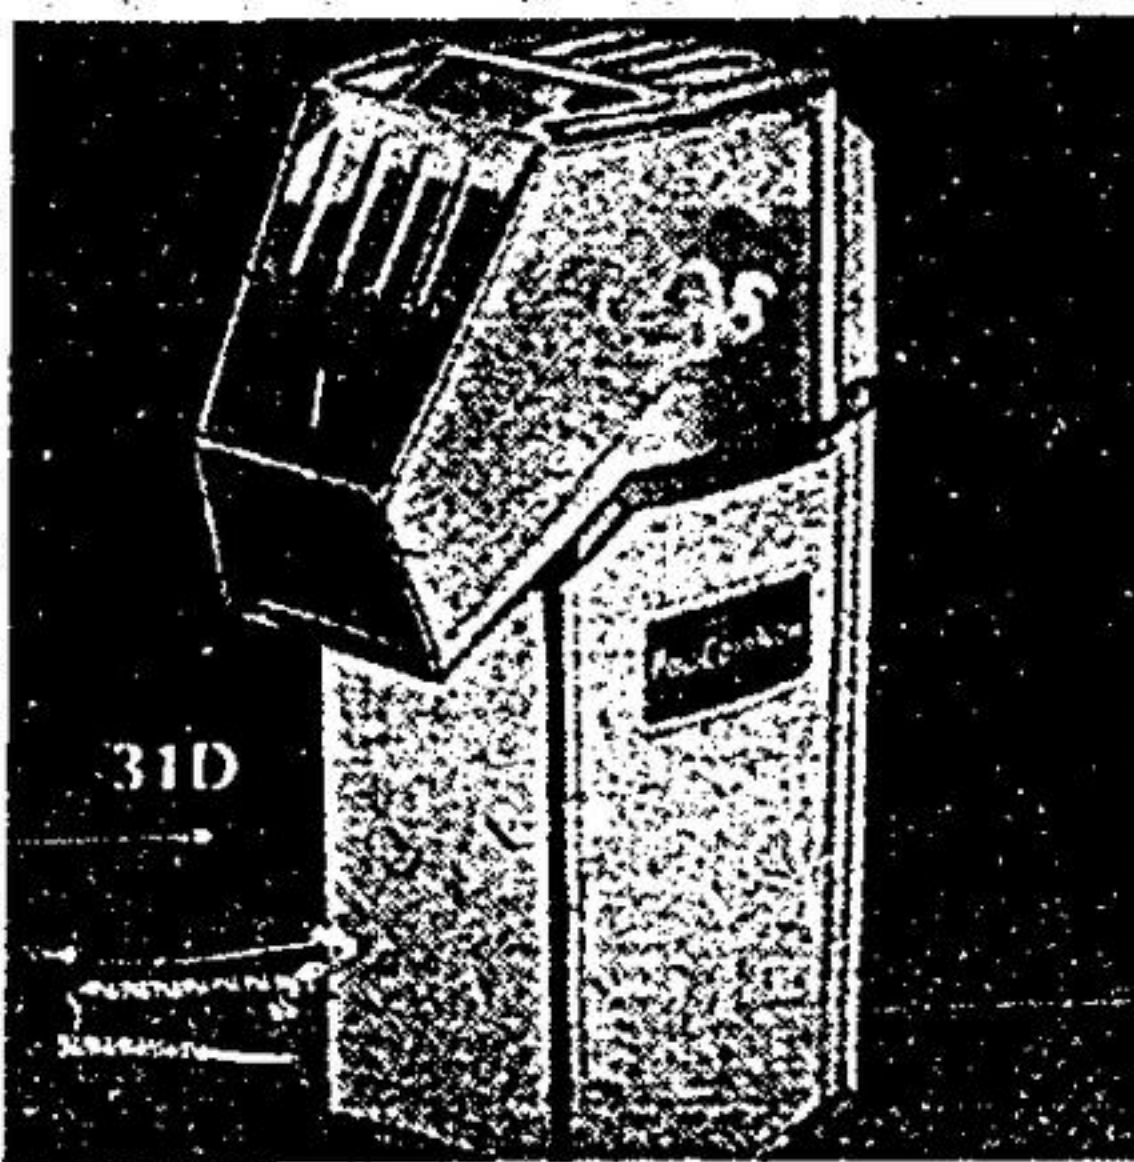

Gourmet delight!
Moulinette II
food processor
 Eaton price, complete
49⁹⁹

(31A) 564 — The ideal gift for your favourite 'chef' — makes anyone's cooking easier, faster. From France — the home of gourmet cooking. Just the thing to speed those extra kitchen chores like chopping, grinding, mincing. It's great for meats, cheese, nuts — even coffee beans! Attachment slices and shreds vegetables — to make quick work of salads. Model 354. Use your Eaton's account card for easier shopping.
 (DEPT. 277)

Gift-wrap this hardworking kitchen helper! Versatile Philips food processor is fast, super-efficient.
149⁰⁰
 Eaton price, complete

(31B) 564 — Great for a busy cook! Heavy-duty, model KB5708 chops, minces, purees, mixes bread dough, blends sauces and pâtés — and more! With strong direct-drive motor and special safety features. Includes slicer, shredder, serrated cutter blade, mixing blade, ripple slicing blade, French fry blade. Acrylic rack for blade storage. Dial-a-Blade with 6 settings to slice from thin to thick.
 (DEPT. 277)

Consul automatic coffee maker
 Eaton price, each **29⁹⁹**
 (31C) 564 — 8-cup capacity model KC1 by Braun has warming plate in base to keep coffee hot. Removable filter basket.
 (DEPT. 277)

Festive fun with 'Popcorn Now'
 Eaton price, each **43⁹⁹**
 (31D) 564 — Continuous corn popper by Presto. For crisp-dry or hot buttered popcorn, air-popped nonstop.
 (DEPT. 277)

Always useful! Sunbean can opener
 Eaton price, each **18⁷⁹**
 (31E) 564 — Automatic stop after lid is cut. Magnetic lid holder, easy-clean cutter. Gold-tone.
 (DEPT. 277)

5-position hand mixer from Sunbeam
 Eaton price, each **23⁹⁹**
 (31F) 564 — Portable lightweight with full beaters and beater ejector, attached cord. Almond. Model H5AMD. (DEPT. 277)