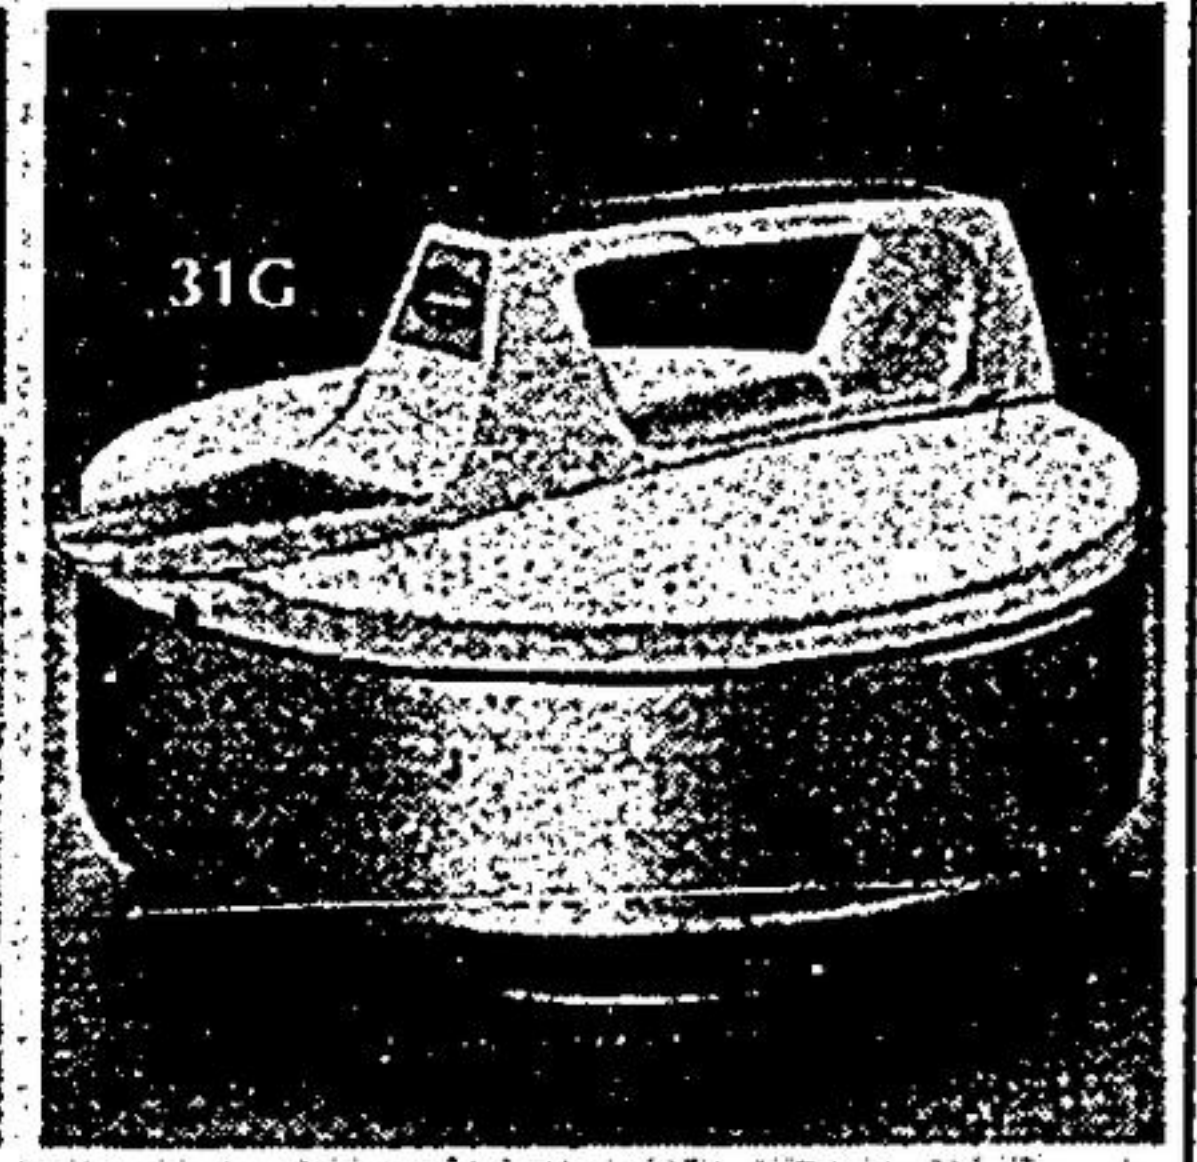

Gift-wrap this hardworking kitchen helper! Versatile Philips food processor is fast, super-efficient.
149⁰⁰
 Eaton price, complete

(31B) 564 — Great for a busy cook! Heavy-duty, model KB5708 chops, minces, purees, mixes bread dough, blends sauces and pâtés — and more! With strong direct-drive motor and special safety features. Includes slicer, shredder, serrated cutter blade, mixing blade, ripple slicing blade, French fry blade. Acrylic rack for blade storage. Dial-a-Blade with 6 settings to slice from thin to thick.
 (DEPT. 277)

Consul automatic coffee maker
 Eaton price, each **29⁹⁹**
 (31C) 564 — 8-cup capacity model KC1 by Braun has warming plate in base to keep coffee hot. Removable filter basket.
 (DEPT. 277)

Festive fun with 'Popcorn Now'
 Eaton price, each **43⁹⁹**
 (31D) 564 — Continuous corn popper by Presto. For crisp-dry or hot buttered popcorn, air-popped nonstop.
 (DEPT. 277)

Always useful! Sunbean can opener
 Eaton price, each **18⁷⁹**
 (31E) 564 — Automatic stop after lid is cut. Magnetic lid holder, easy-clean cutter. Gold-tone.
 (DEPT. 277)

5-position hand mixer from Sunbeam
 Eaton price, each **23⁹⁹**
 (31F) 564 — Portable lightweight with full beaters and beater ejector, attached cord. Almond. Model H5AMD. (DEPT. 277)