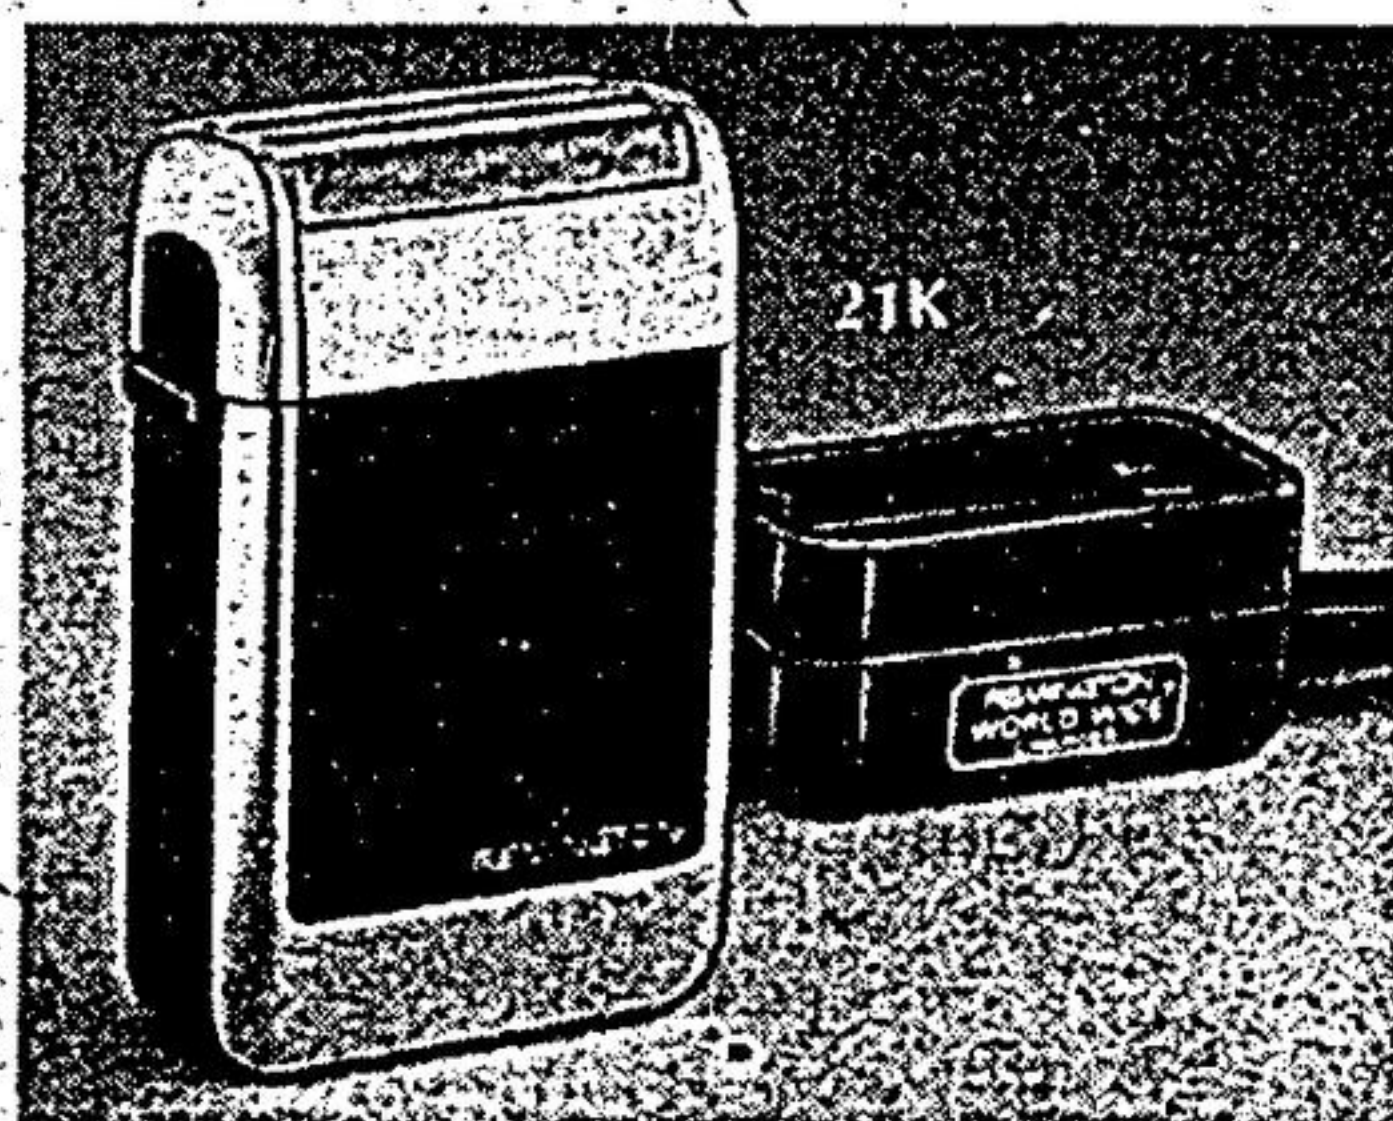

Eaton price, each **16⁹⁹**

(21H) 566 — Skin cleaning and conditioning action. With facial brush; body brush; pumice stone; skin buffer. Battery included. Model SM2.

(DEPT. 477)

Clairol Nailworks

Eaton price, each **13⁹⁹**

(21J) 566 — Professional-style nail care for hands and feet. 5 interchangeable heads. Cordless operation with batteries. Model NM2.

(DEPT. 477)

Remington rechargeable shaver

Eaton price, each **59³⁹**

(21K) 124 — Twin ultra-thin screens; 2 rows of 60 stainless steel blades; recharging stand; sideburn trimmer; shave counter and case. Model GTX3000.