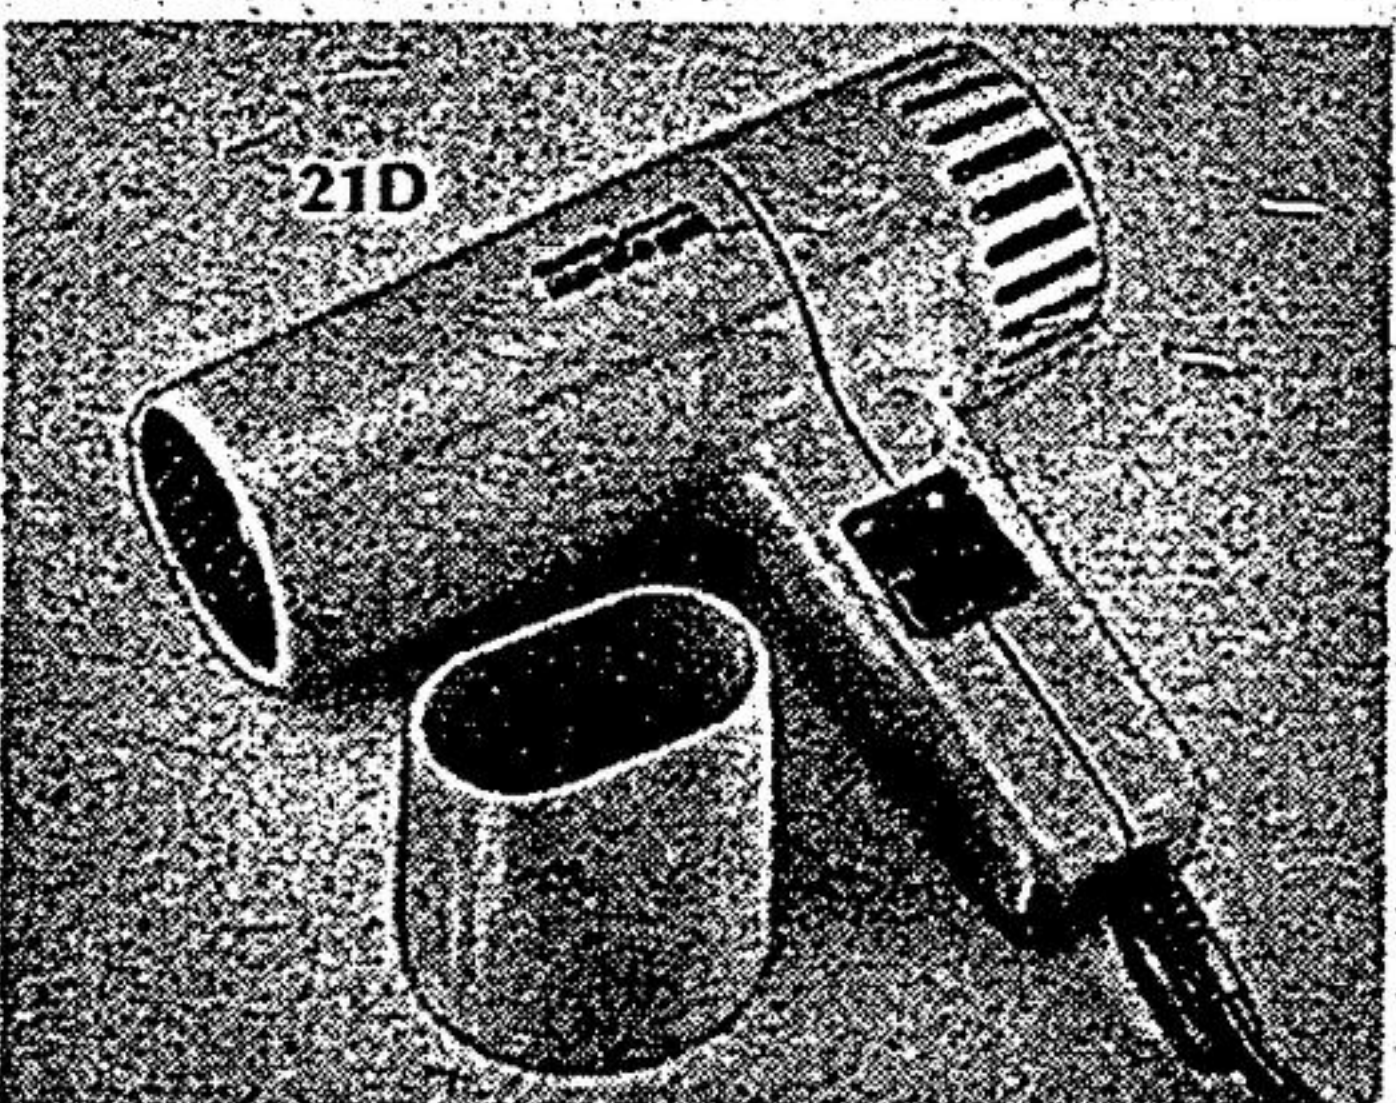

Charlescraft brush curling iron

Eaton price, each **16⁹⁹**

(21A) 566 — Brush curling iron lets you style, wave and curl with ease! On/off switch; pilot light; safety cool tip. Model B11.

(DEPT. 477)

Charlescraft slim curling iron

Eaton price, each **10⁹⁹**

(21B) 566 — Ultra thin — only 1/2" in diameter! Terrific for new curly styles! Safety cool tip; ready dot; swivel cord; stand. Model 106.

(DEPT. 477)

Charlescraft pistol dryer

Eaton price, each **19⁸⁸**

(21C) 566 — Dual voltage switch — great for travel! 2 air speeds; 3 temperature settings. Air concentrator for spot drying. 1250-W. Model 4041.

(DEPT. 477)

Clairol Son of a gun

Eaton price, each **26⁹⁹**

(21D) 566 — High velocity dryer with 1250-W. of power. 6 heat/air settings. Snap-on air concentrator. Lightweight and compact. Model TD2.

(DEPT. 477)

Gifts from Water Pik

New Silver Edition Water Pik 'Super Saver' shower massagers use less water yet still deliver up to 900 pulsating jets per minute. Massage or combination settings. (21E) 566 — Wall mounted model SMD22. Eaton price, each 24.99 (21F) 566 — Hand held model SMD33. Eaton price, each 39.99