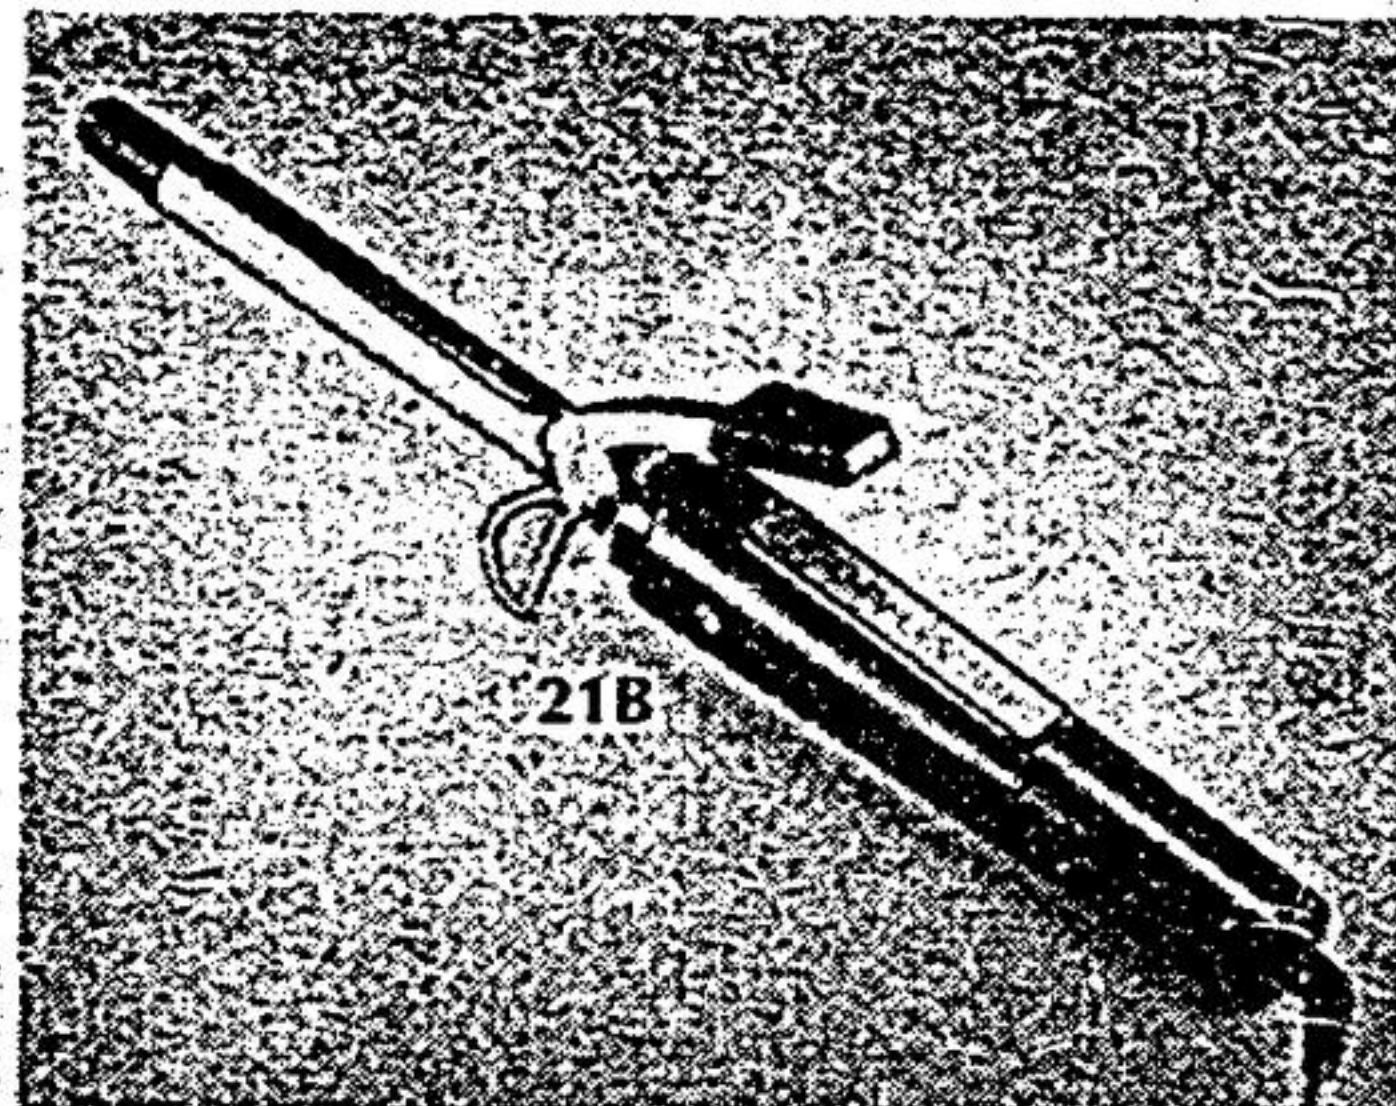

Charlescraft brush curling iron

Eaton price, each **16⁹⁹**

(21A) 566 — Brush curling iron lets you style, wave and curl with ease! On/off switch; pilot light; safety cool tip. Model B11.

(DEPT. 477)

Charlescraft slim curling iron

Eaton price, each **10⁹⁹**

(21B) 566 — Ultra thin — only 1/2" in diameter! Terrific for new curly styles! Safety cool tip; ready dot; swivel cord; stand. Model 106.

(DEPT. 477)

Charlescraft pistol dryer

Eaton price, each **19⁸⁸**

(21C) 566 — Dual voltage switch — great for travel! 2 air speeds; 3 temperature settings. Air concentrator for spot drying. 1250-W. Model 4041.

(DEPT. 477)

Clairol Son of a gun

Eaton price, each **26⁹⁹**