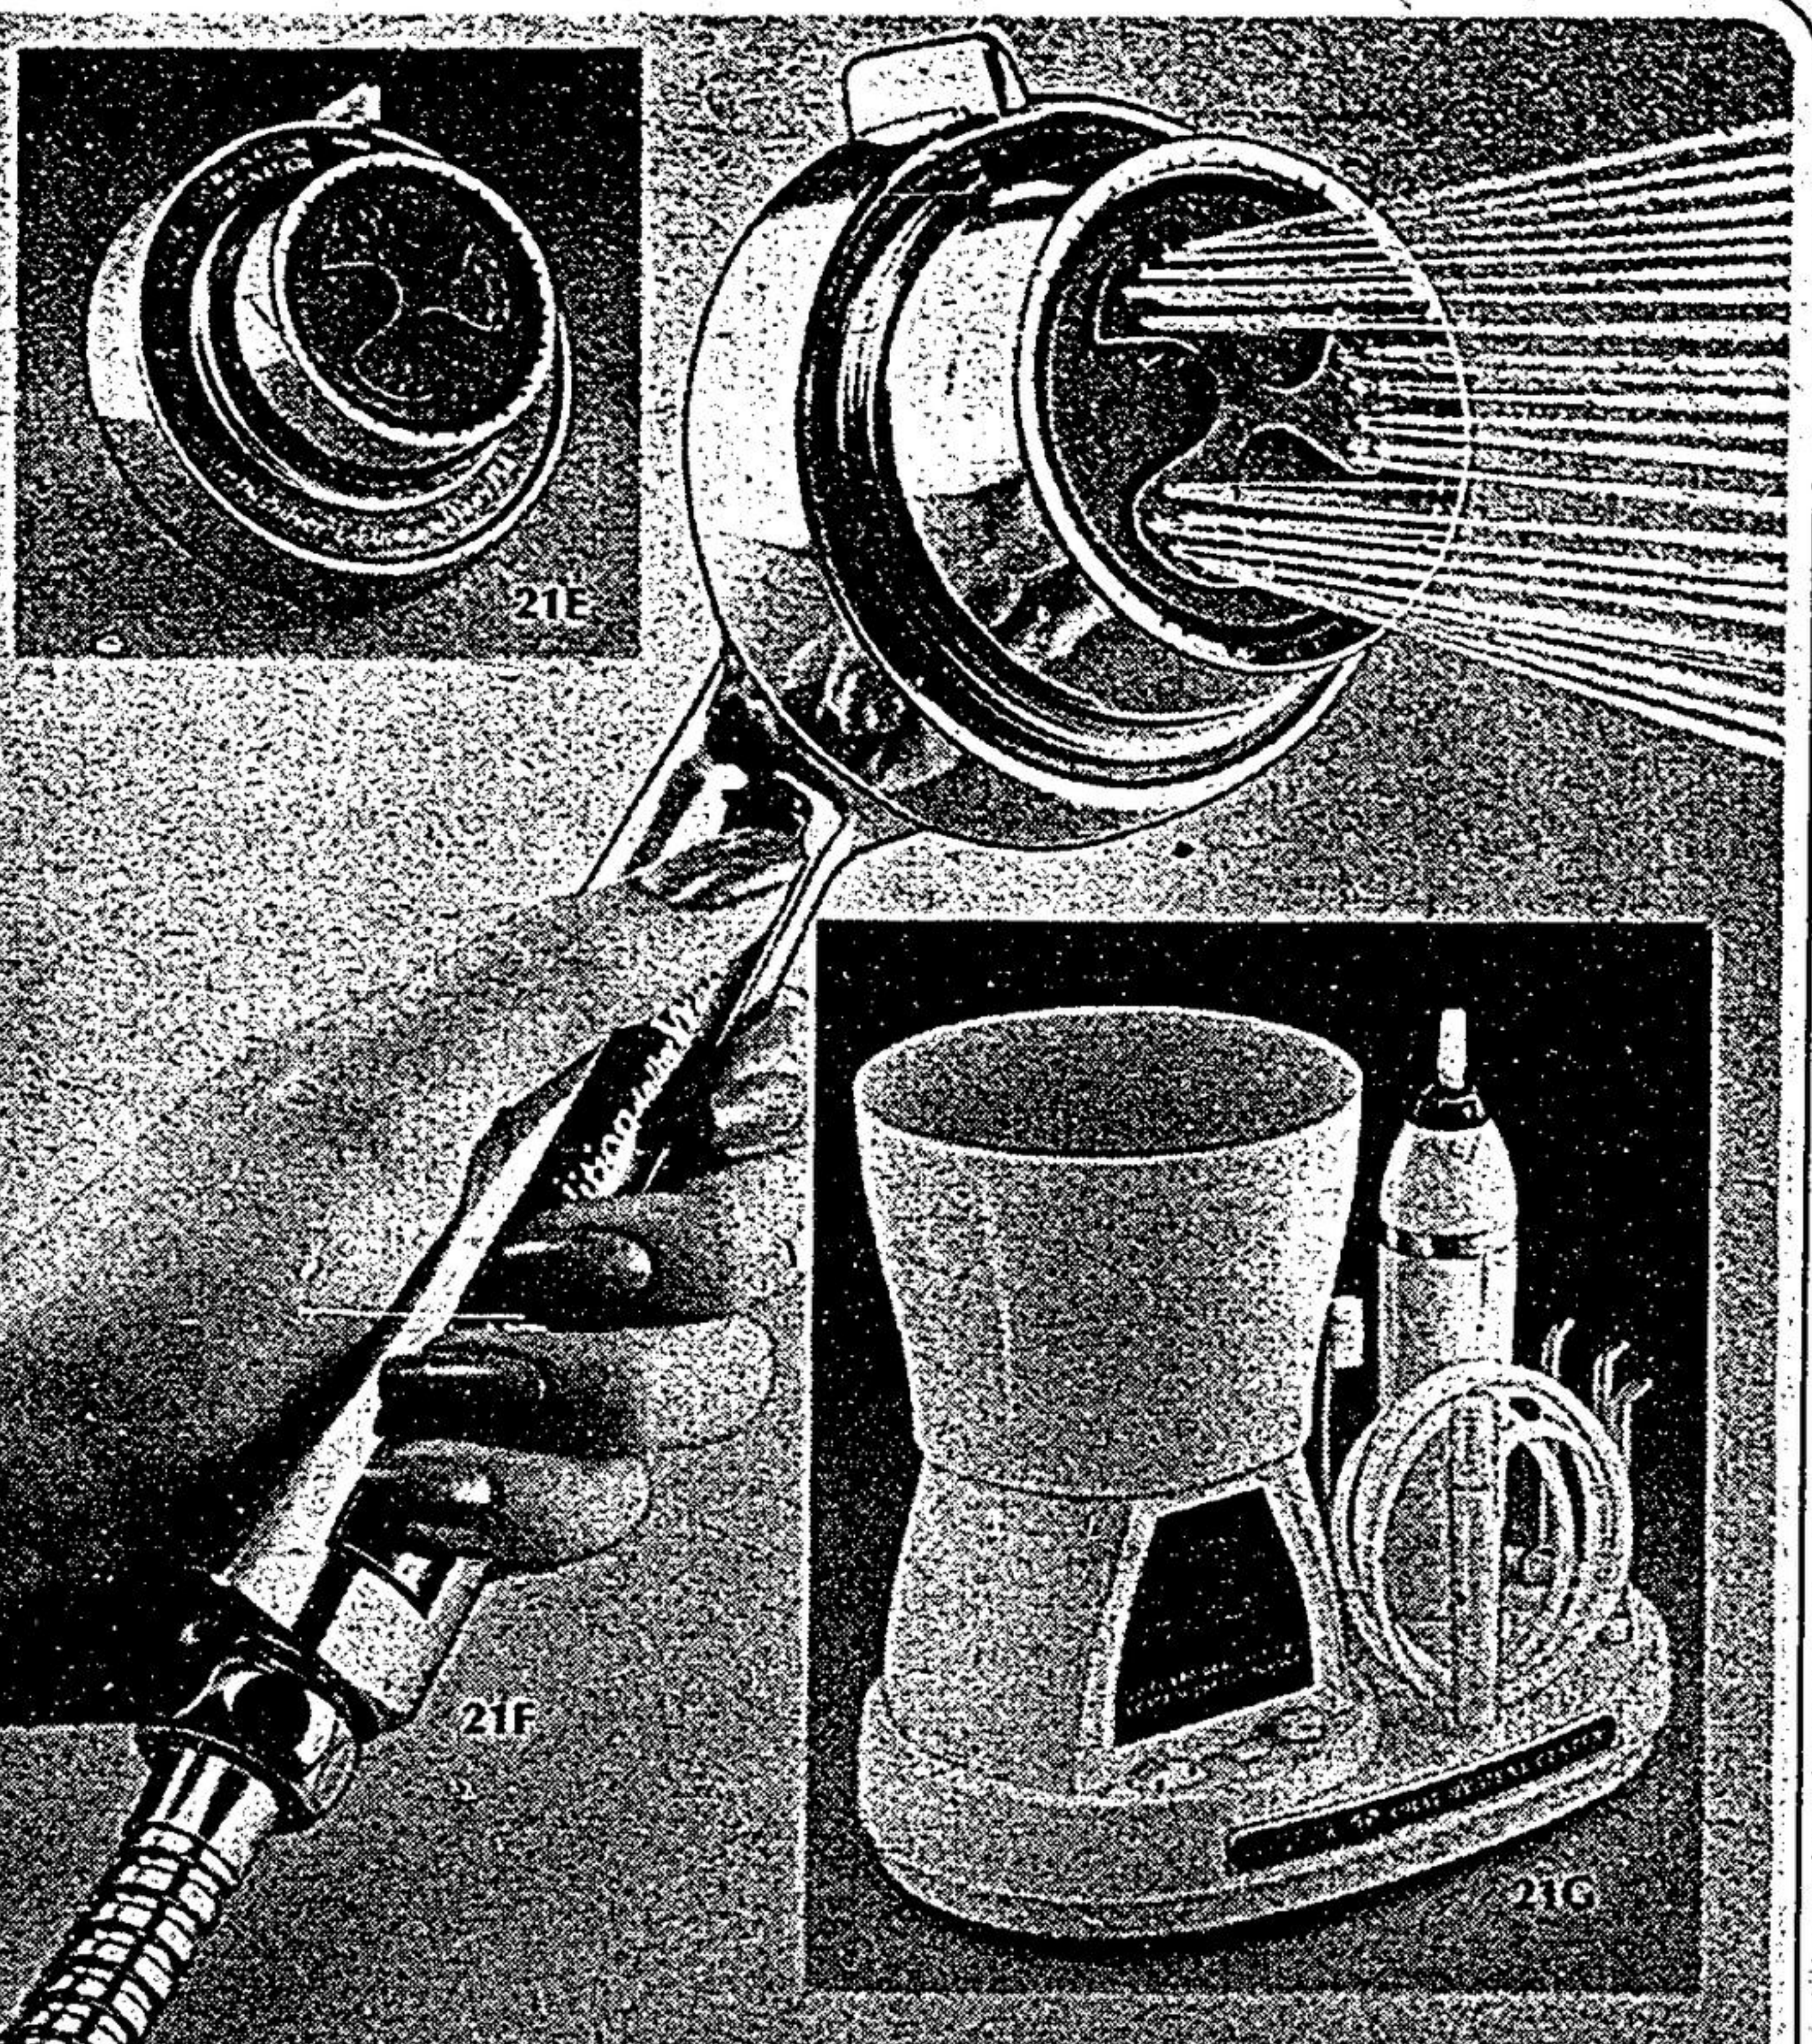

Gifts from Water Pik

New Silver Edition Water Pik 'Super Saver' shower massagers use less water yet still deliver up to 900 pulsating jets per minute. Massage or combination settings. (21E) 566 — Wall mounted model SMD22. Eaton price, each 24.99 (21F) 566 — Hand held model SMD33. Eaton price, each 39.99

(21G) 566 — Oral hygiene centre. Oral irrigator plus rechargeable toothbrush! Complete with four colour-coded jet tips and toothbrushes. Model BJ75.

Eaton price, each **49⁹⁹**
(DEPT. 477)