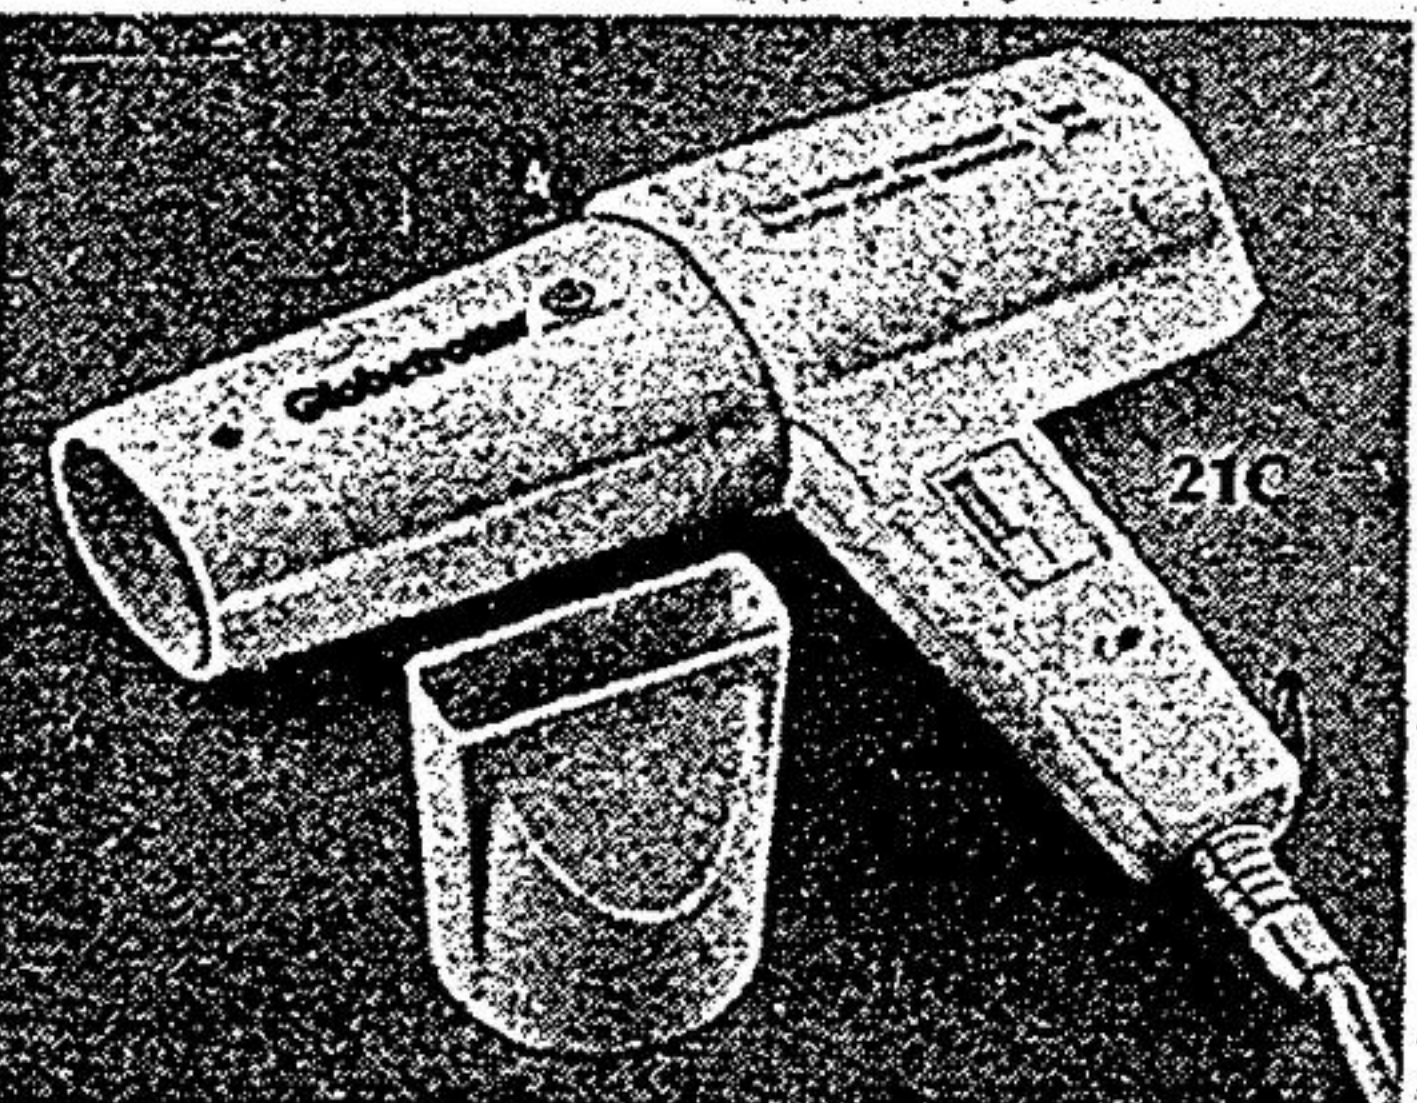

Charlescraft brush curling iron

Eaton price, each **16⁹⁹**

(21A) 566 — Brush curling iron lets you style, wave and curl with ease! On/off switch; pilot light; safety cool tip. Model B11.

(DEPT. 477)

Charlescraft slim curling iron

Eaton price, each **10⁹⁹**

(21B) 566 — Ultra thin — only 1/2" in diameter! Terrific for new curly styles! Safety cool tip; ready dot; swivel cord; stand. Model 106.

(DEPT. 477)

Charlescraft pistol dryer

Eaton price, each **19⁸⁸**

(21C) 566 — Dual voltage switch — great for travel! 2 air speeds; 3 temperature settings. Air concentrator for spot drying. 1250-W. Model 4041.

(DEPT. 477)

Clairol Son of a gun

Eaton price, each **26⁹⁹**

(21D) 566 — High velocity dryer with 1250-W. of power. 6 heat/air settings. Snap-on air concentrator. Lightweight and compact. Model TD2.

(DEPT. 477)

Gifts from Water Pik

New Silver Edition Water Pik 'Super Saver' shower massagers use less water yet still deliver up to 900 pulsating jets per minute. Massage or combination settings. (21E) 566 — Wall mounted model SMD22. Eaton price, each 24.99 (21F) 566 — Hand held model SMD33. Eaton price, each 39.99