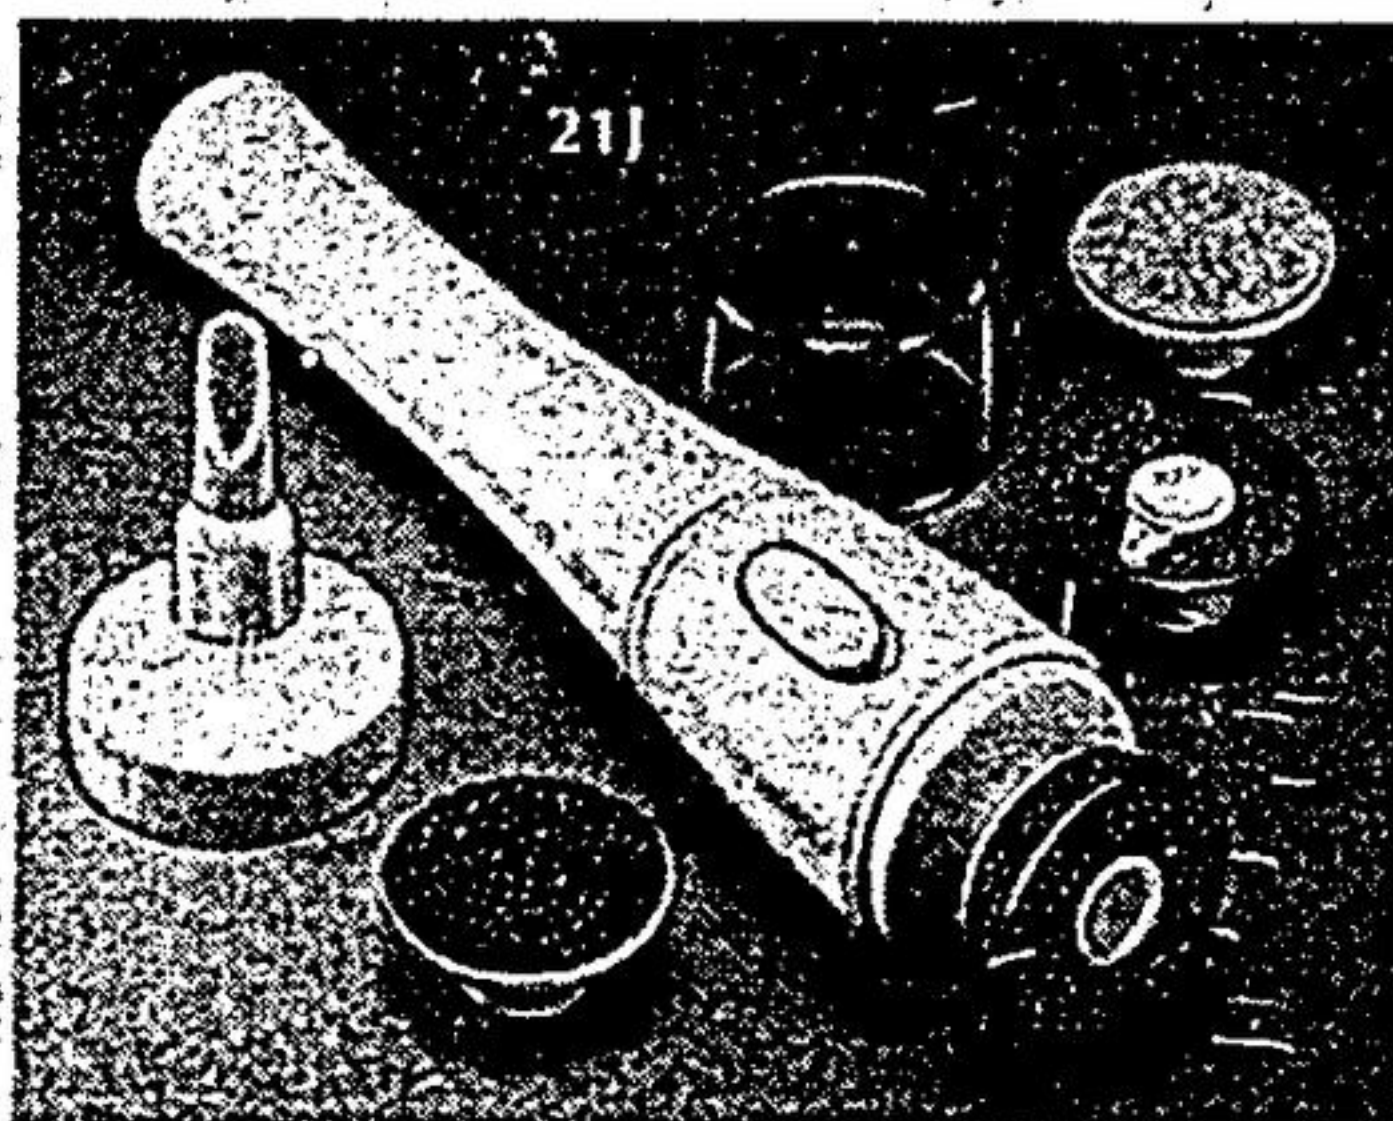

(21G) 566 — Oral hygiene centre. Oral irrigator plus rechargeable toothbrush! Complete with four colour-coded jet tips and toothbrushes. Model BJ75.

Eaton price, each **49⁹⁹**
(DEPT. 477)

Clairol Skinvention

Eaton price, each **16⁹⁹**

(21H) 566 — Skin cleaning and conditioning action. With facial brush; body brush; pumice stone; skin buffer. Battery included. Model SM2.

(DEPT. 477)

Clairol Nailworks

Eaton price, each **13⁹⁹**