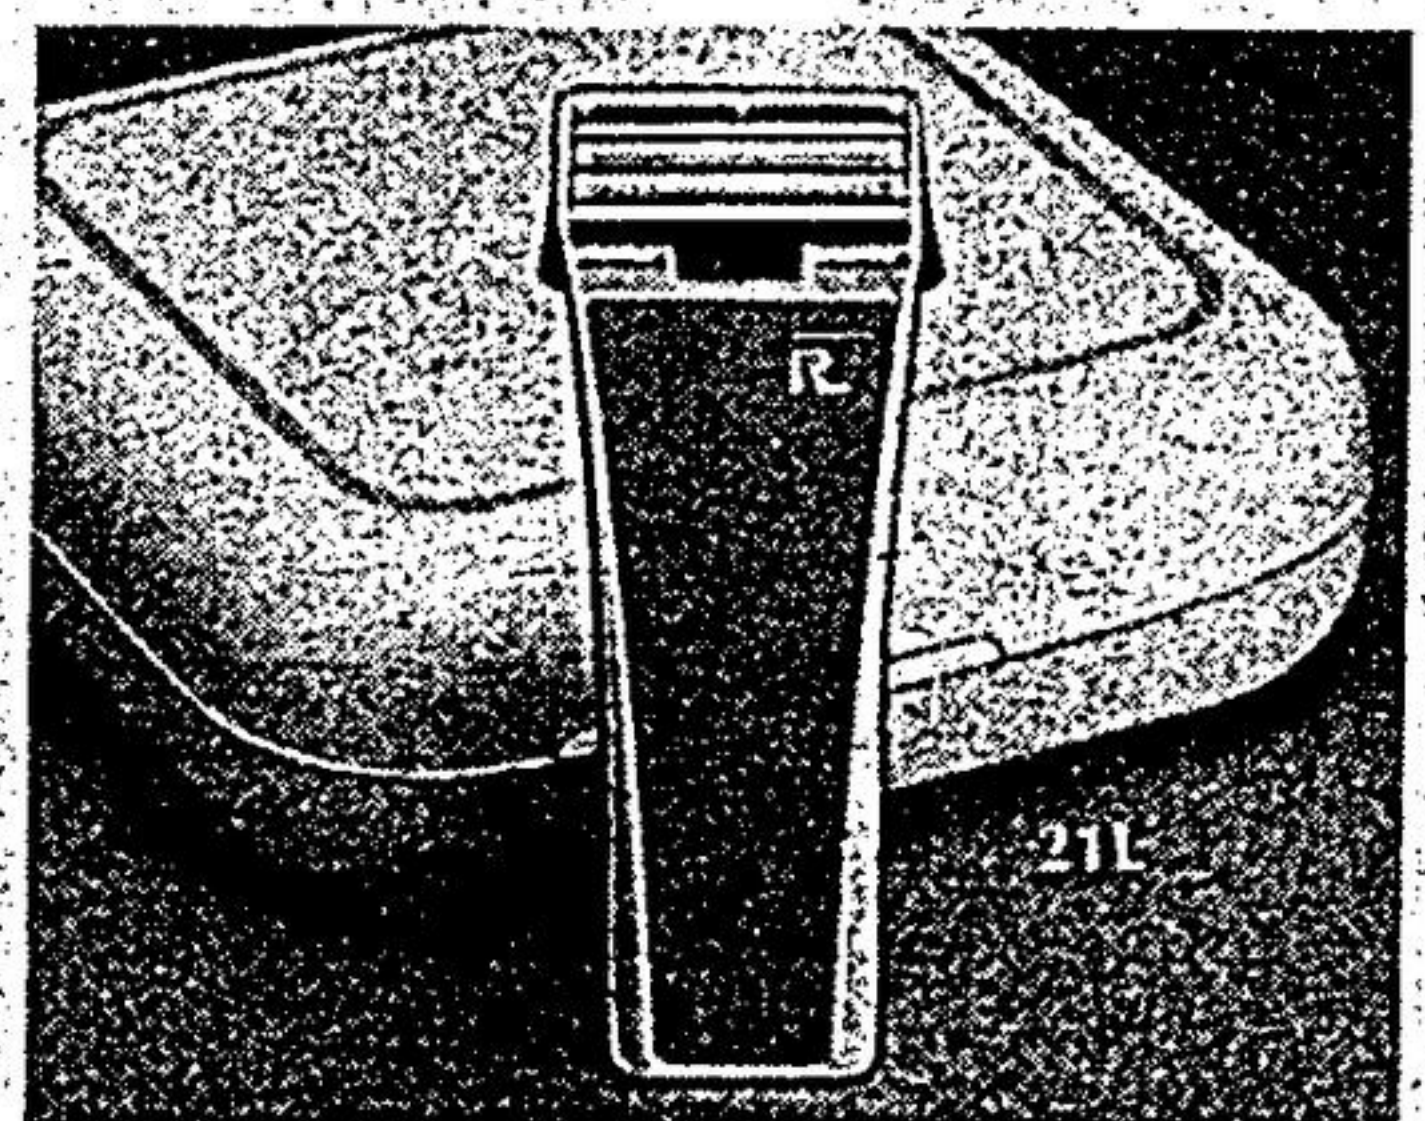

(21J) 566 — Professional-style nail care for hands and feet. 5 interchangeable heads. Cordless operation with batteries. Model NM2.

(DEPT. 477)

Remington rechargeable shaver

Eaton price, each **59³⁹**

(21K) 124 — Twin ultra-thin screens; 2 rows of 60 stainless steel blades; recharging stand; sideburn trimmer; shave counter and case. Model GTX3000.

(DEPT. 477)

Remington women's shaver

Eaton price, each **19⁷⁹**

(21L) 124 — Gives you smooth, close results! Cord operation with on/off switch. Replaceable blades. Complete with travel case. Model WER5000.