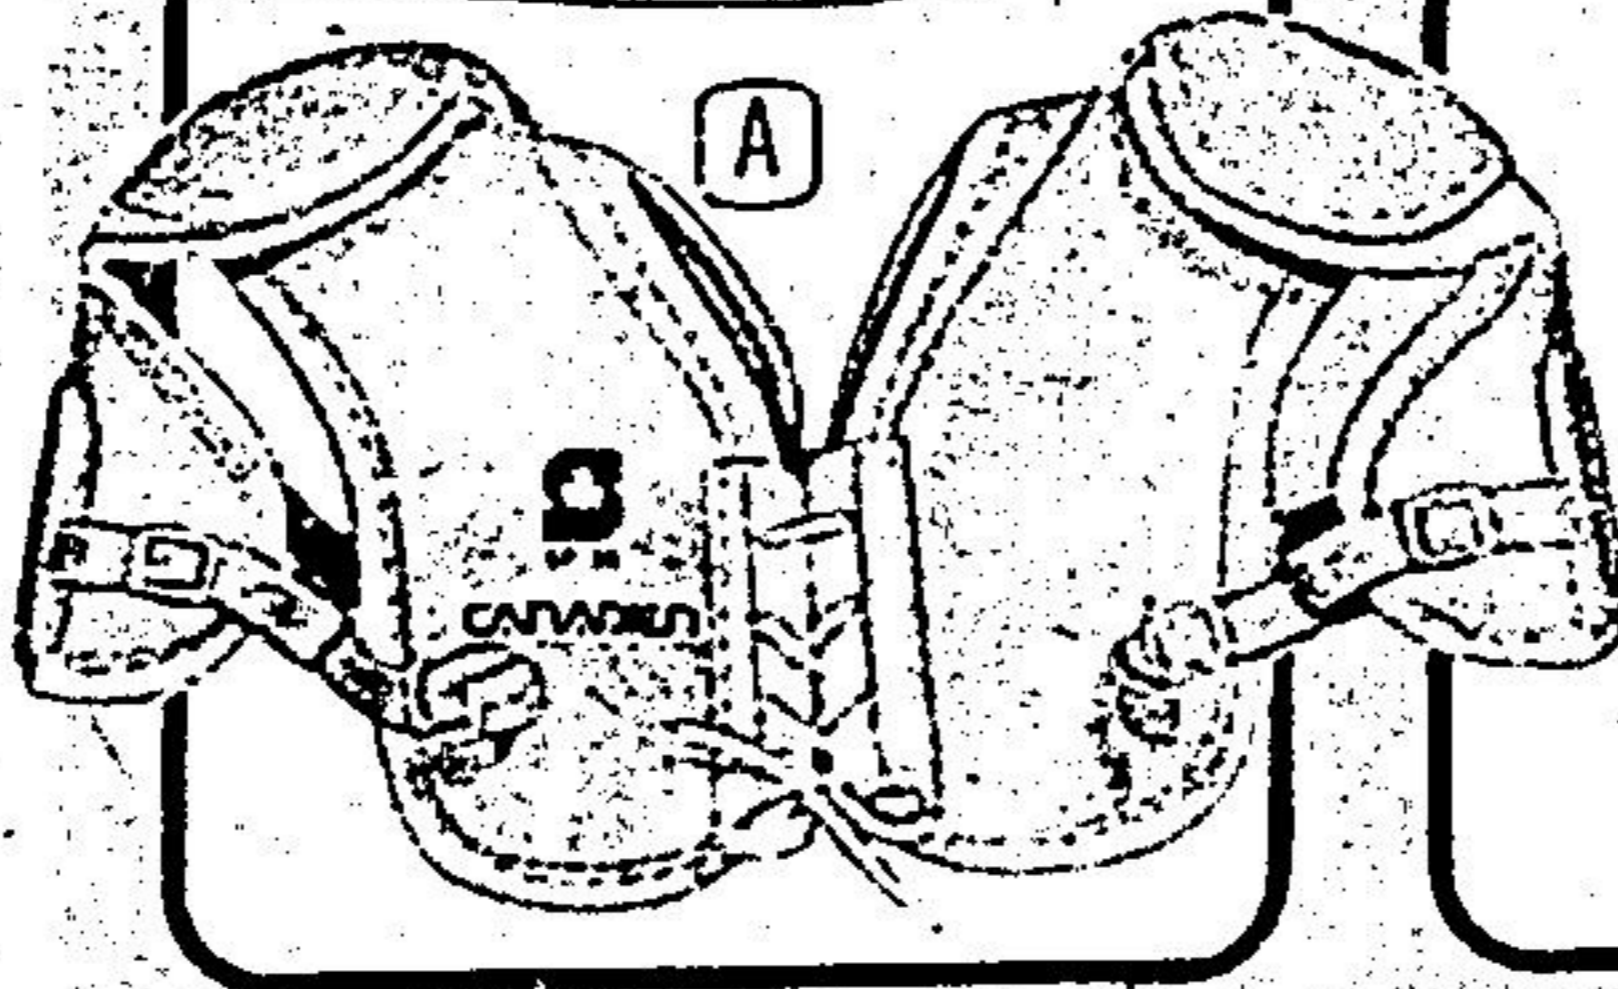

SHER-WOOD "CHIMO" Boys' 44" Hockey Stick

Our regular
low price

249

2-piece construction
with straight blade
for right or left
hand. 83-4007

SHER-WOOD Pattern-Made Pro 55" Stick

SAVE
\$1.00

795

Reg \$8.95