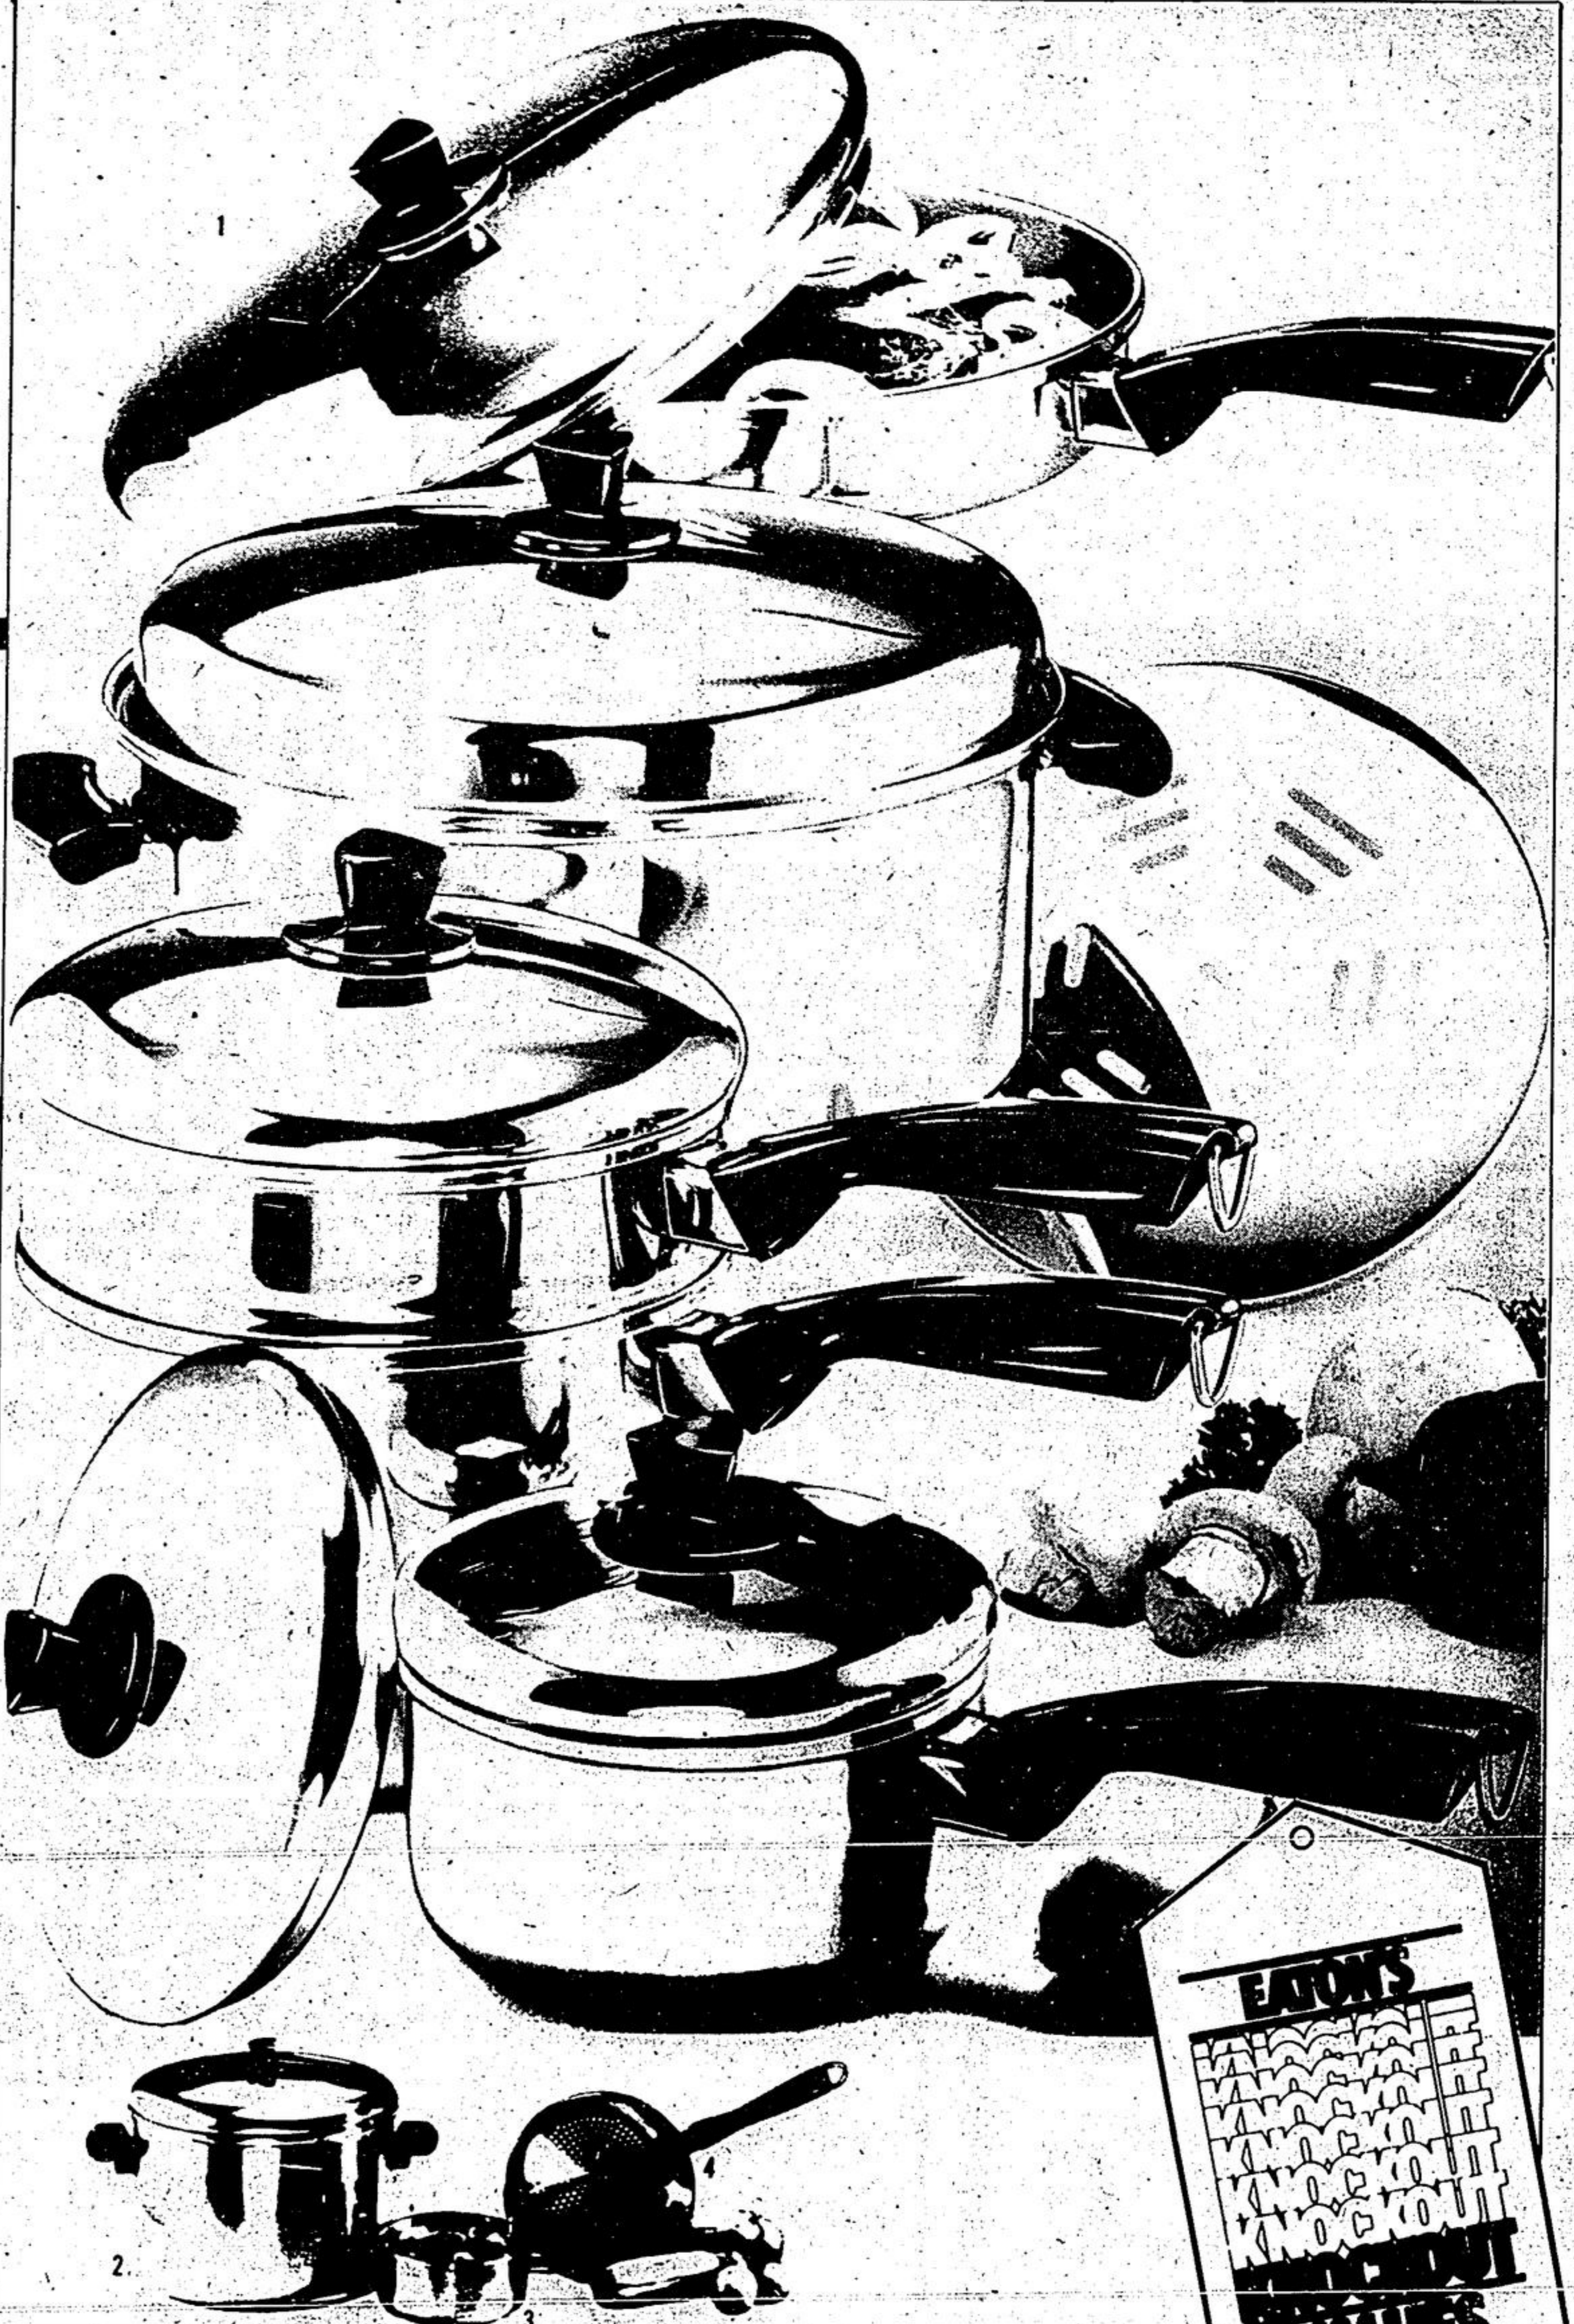

The non-porous stainless steel resists odours. It forms a "sandwich" around carbon steel that evenly distributes heat for reliable cooking results. Stay-cool handles and knobs. Easy to

clean by hand or popped into the dishwasher.

(1) 391 — The 11-pce. set includes 1 each:

- 1 litre covered saucepan
- Covered, double-boiler with extra lid (Top is 2 litres, bottom 3 litre capacity.)
- 5.5 litre covered Dutch oven with trivet.
- 25 cm covered skillet.

An outstanding value at regular price and now at this outstanding low, half-price!

PHONE 861-5111. Eaton's — Toronto Eaton Centre (2 Below) — 254, Yorkdale, Scarborough, Sherway, Don Mills, Shoppers' World, Warehouse Store (Sheppard Ave., W.), Bramalea, Oshawa, Rockwood, Rexdale, Dufferin, Yonge-Eglinton, Victoria Park, Gerrard Square

T. EATON CO.
HOUSEWARES DIVISION LIMITED

Open stock pieces on sale

	Eaton's reg.	Each
(2) 391 — 8 litre covered stockpot.	44.50	22.25
(3) 391 — 1 litre open saucepan.	14.50	7.25
(4) 391 — 2 litre steamer.	18.50	9.25
(4A) 391 — 1 litre covered saucepan.	17.98	8.99
(4B) 391 — 2 litre covered saucepan.	22.98	11.49
(4C) 391 — 3 litre covered saucepan.	26.50	13.25
(4D) 391 — 4 litre covered saucepan.	30.98	15.49
(4E) 391 — 1.5 litre covered double boiler.	33.50	16.75
(4F) 391 — 2 litre covered double boiler.	36.98	18.49
(4G) 391 — 5.5 litre covered Dutch oven.	38.98	19.49
(4H) 391 — 25 cm covered frypan.	34.50	17.25

Part of a continuing series of great values at Eaton's

EATON'S
is *Santa's Store*

OPEN TONIGHT UNTIL 9 P.M.: Eaton's — Toronto Eaton Centre, Yonge-Eglinton 9:30 a.m. to 9 p.m. **OPEN TONIGHT UNTIL 9:30 P.M.** Eaton's Yorkdale, Scarborough, Sherway, Don Mills, Warehouse Store, Bramalea, Oshawa, Rockwood, Rexdale, Gerrard Square, Pickering-Sheridan 9:30 a.m. to 9:30 p.m., Shoppers' World 10 a.m. to 9:30 p.m. **OPEN TONIGHT UNTIL 10 P.M.** Eaton's — Victoria Park 9:30 a.m. to 10 p.m., Dufferin 10 a.m. to 10 p.m.