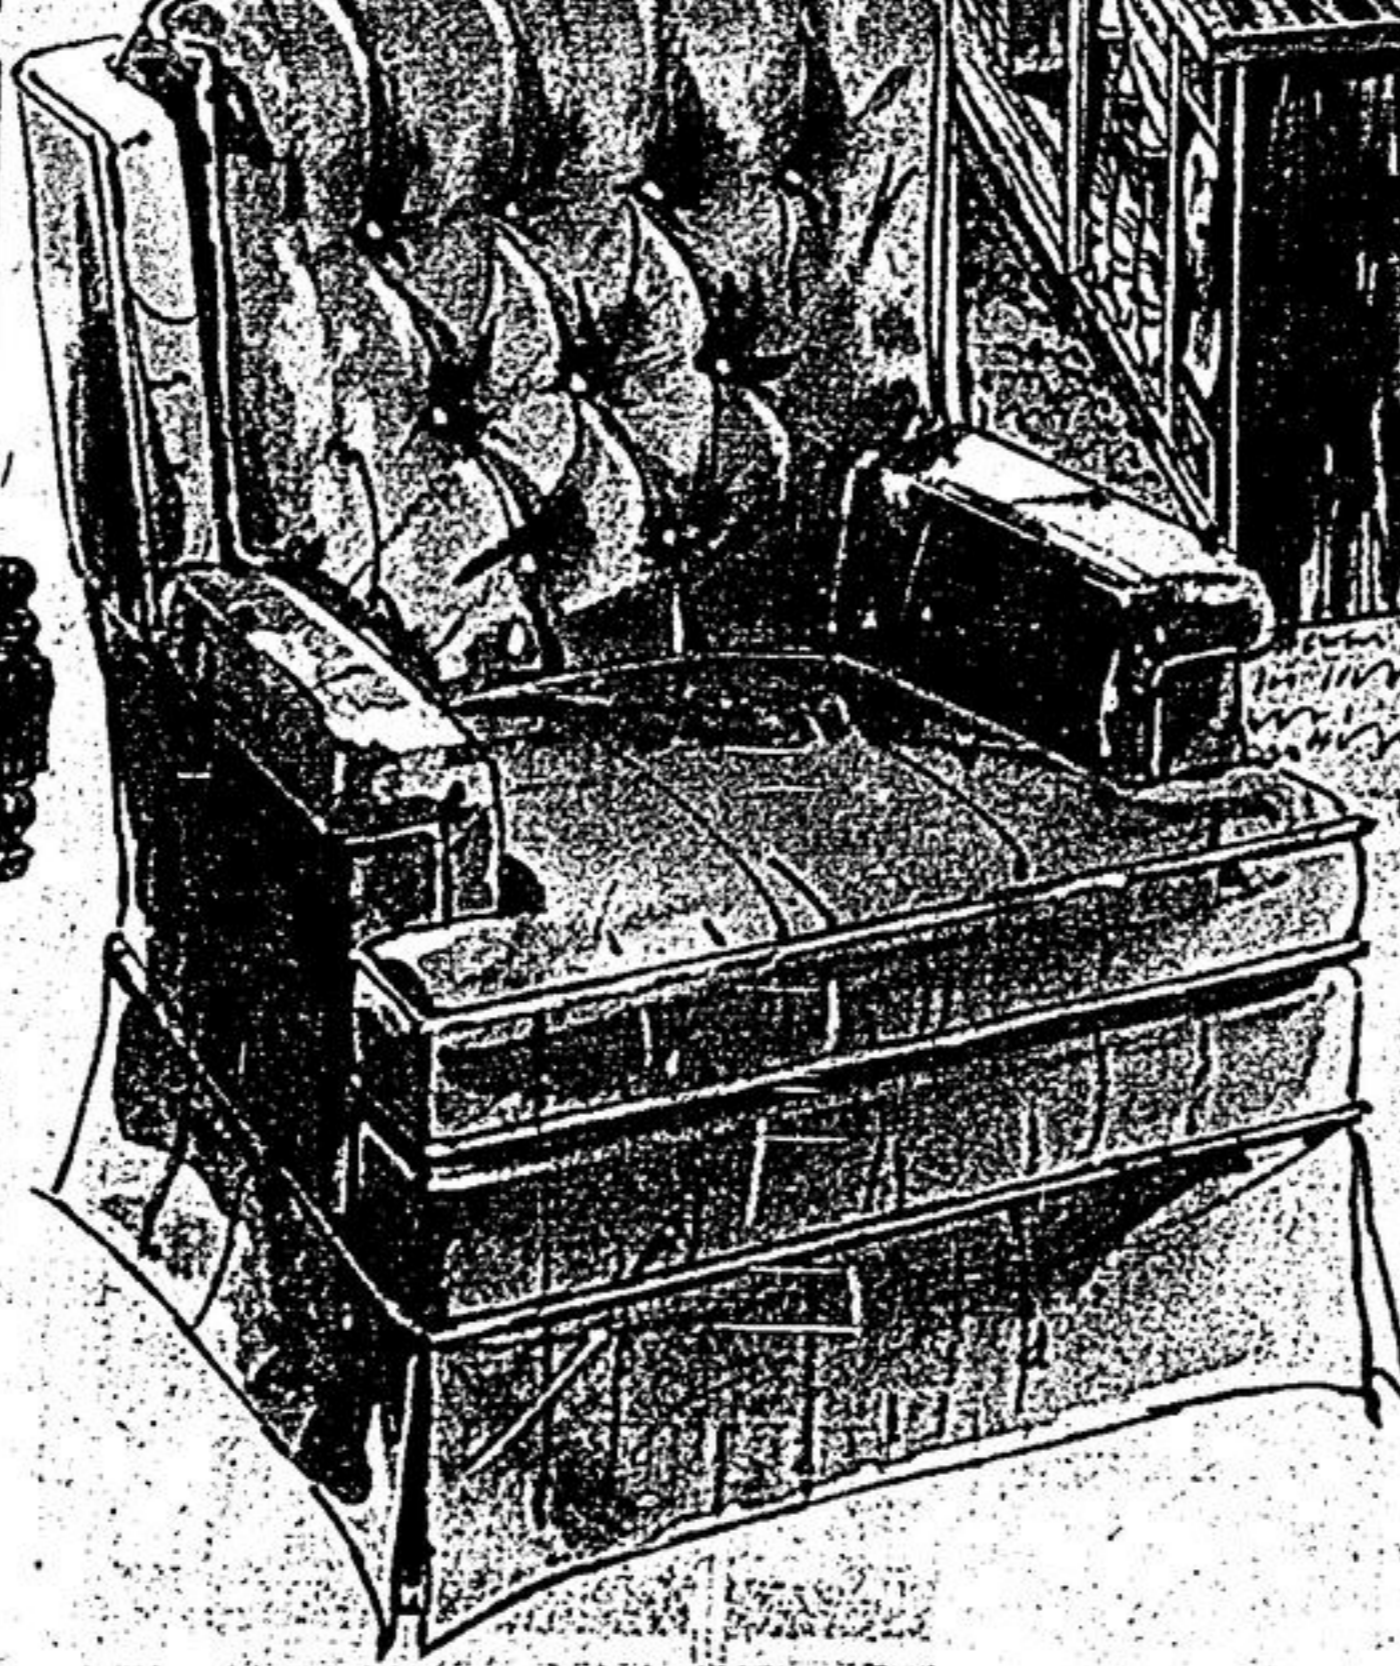

39-inch Quilted Continental Bed
White vinyl headboard with gold buttons. Quilt-top spring filled mattress. Posture foundation and set of legs. **\$88⁸⁶**

SPRINGWALL
Pine Finished bed outfits

39-inch coil spring mattress, multi-quilted to foam with foam padded posture box. Hardwood bed and steel side rails. COMPLETE **\$156⁵⁶**

Queen size Mattress and Posture Foundation at this low price.
Coil spring mattress multi-quilted to foam. 60" x 80" mattress and foam padded foundation. **\$128⁸⁶**
BOTH FOR ONLY

Traditional Tub Chairs
Reversible foam T-cushion. Assorted covers. House of Braemore. Standard Division. **\$67⁹⁴**