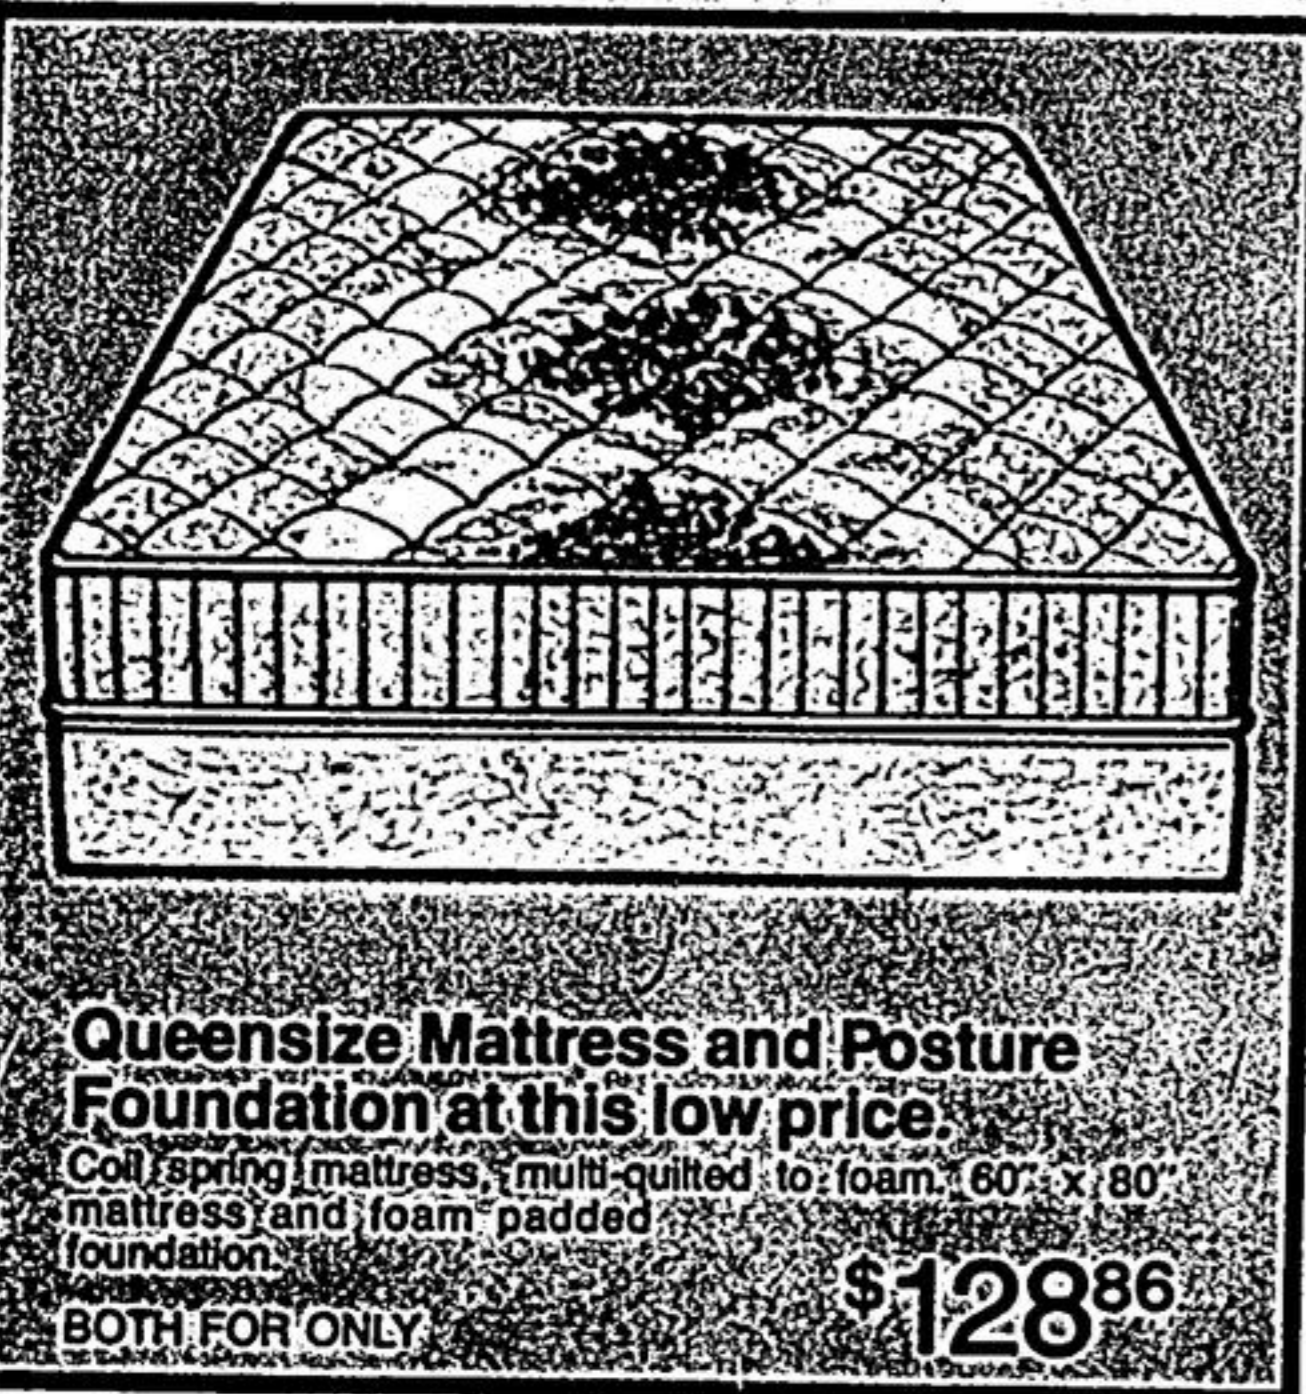

GRAND OPENING

Markham rd. Scarborough

5-pce. Colonial dinettes
Solid wood construction finished in a pine finish. Mar-proof barborite table tops. 36" x 48" table opens to 60" with four matching chairs. **\$197⁹⁴**

39-inch Quilted Continental Bed
White vinyl headboard with gold buttons. Quilt-top spring filled mattress. Posture foundation and set of legs. **\$88⁸⁶**

SPRINGWALL
Pine Finished bed outfits

39-inch coil spring mattress, multi-quilted to foam with foam padded posture box. Hardwood bed and steel side rails. COMPLETE **\$156⁵⁶**

Queen size Mattress and Posture Foundation at this low price.
Coil spring mattress multi-quilted to foam. 60" x 80" mattress and foam padded foundation. **\$128⁸⁶**
BOTH FOR ONLY

Traditional Tub Chairs
Reversible foam T-cushion. Assorted covers. House of Braemore. Standard Division. **\$67⁹⁴**